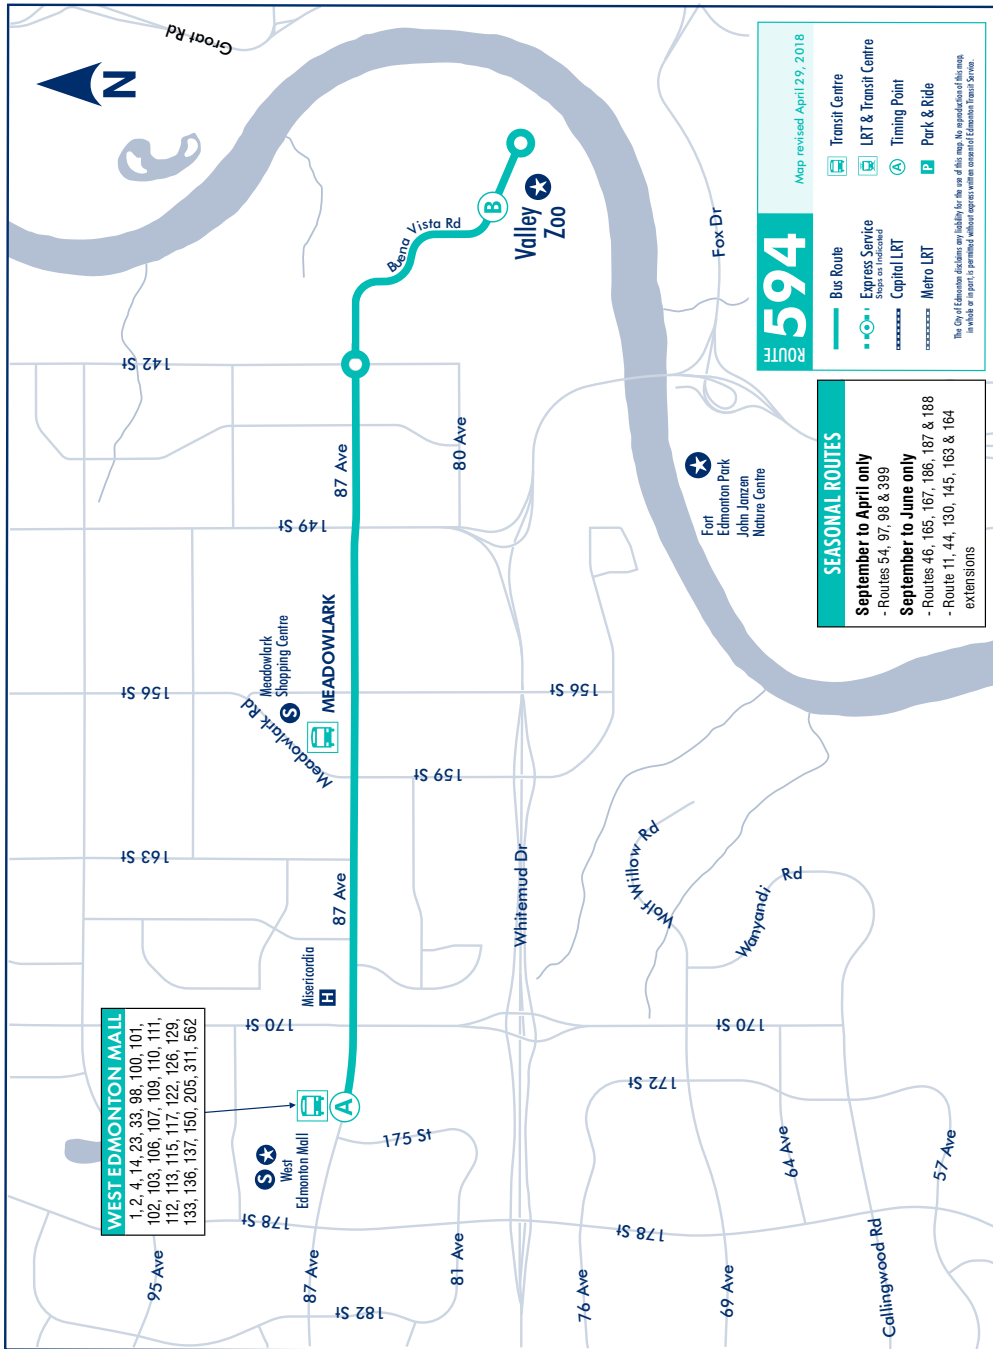

ETS

ROUTE | 594

West Edmonton Mall  
Edmonton Valley Zoo

Weekday Service Starts  
on July 2, 2019

REVISED MAY 18, 2019

takeETS.com

ETS

**WEST EDMONTON MALL**  
 1, 2, 4, 14, 23, 33, 98, 100, 101, 102, 103, 106, 107, 109, 110, 111, 112, 113, 115, 117, 122, 126, 129, 133, 136, 137, 150, 205, 311, 562

**SEASONAL ROUTES**  
**September to April only**  
 -Routes 54, 97, 98 & 399  
**September to June only**  
 -Routes 46, 165, 167, 186, 187 & 188  
 -Route 11, 44, 130, 145, 163 & 164 extensions

**ROUTE 594 SATURDAY, SUNDAY & HOLIDAYS ONLY MAY 18 UNTIL JUNE 30, 2019**

**ROUTE 594 7 DAYS A WEEK STARTING JULY 1 UNTIL SEPTEMBER 2, 2019**

8:45	8:58	9:00	9:13												
9:15	9:28	9:30	9:43												
9:45	9:58	10:00	10:13												
10:15	10:28	10:30	10:43												
10:45	10:58	11:00	11:13												
11:15	11:28	11:30	11:43												
11:45	11:58	12:00	12:13												
12:15	12:28	12:30	12:43												
12:45	12:58	1:00	1:13												
1:15	1:28	1:30	1:43												
1:45	1:58	2:00	2:13												
2:15	2:28	2:30	2:43												
2:45	2:58	3:00	3:13												
3:15	3:28	3:30	3:43												
3:45	3:58	4:00	4:13												
4:15	4:28	4:30	4:43												
4:45	4:58	5:00	5:13												
5:15	5:28	5:30	5:43												
5:45	5:58	6:00	6:13												