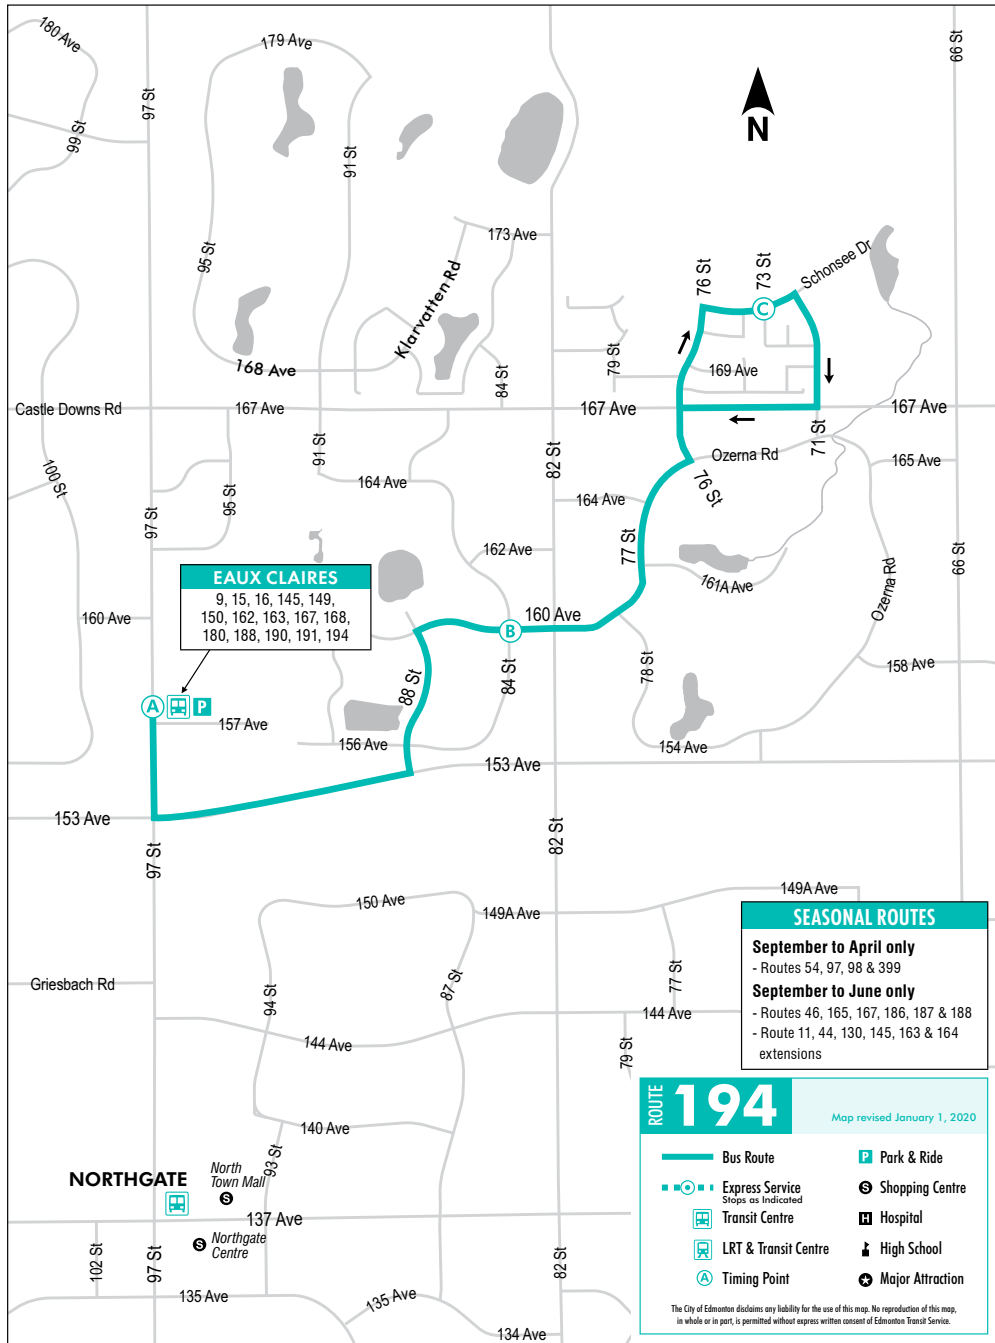

ROUTE 194 MONDAY TO FRIDAY						ROUTE 194 SATURDAY					
Eaux Claires to Schonsee			Schonsee to Eaux Claires			Eaux Claires to Schonsee			Schonsee to Eaux Claires		
Eaux Claires TC	84 St 160 Av	73 St Schonsee Dr	73 St Schonsee Dr	84 St 160 Av	Eaux Claires TC	Eaux Claires TC	84 St 160 Av	73 St Schonsee Dr	73 St Schonsee Dr	84 St 160 Av	Eaux Claires TC
A	B	C	C	B	A	A	B	B	C	B	A
	6:00	6:06	6:06	6:13	6:19	9:07	9:14	9:20	9:20	9:27	9:33
6:22	6:30	6:36	6:36	6:43	6:49	9:37	9:44	9:50	9:50	9:57	10:03
6:52	7:00	7:06	7:06	7:13	7:19	10:07	10:14	10:20	10:20	10:27	10:33
7:22	7:30	7:36	7:36	7:43	7:49	10:37	10:44	10:50	10:50	10:57	11:03
7:52	8:00	8:06	8:06	8:13	8:19	11:07	11:14	11:20	11:20	11:27	11:33
8:22	8:30	8:36	8:36	8:43	8:49	11:37	11:44	11:50	11:50	11:57	12:03
8:52	9:00	9:06	9:06	9:13	9:19	12:07	12:14	12:20	12:20	12:27	12:33
9:22	9:29	9:35	9:35	9:42	9:48	12:37	12:44	12:50	12:50	12:57	1:03
9:52	9:59	10:05	10:05	10:12	10:18	1:07	1:14	1:20	1:20	1:27	1:33
10:22	10:29	10:35	10:35	10:42	10:48	1:37	1:44	1:50	1:50	1:57	2:03
10:52	10:59	11:05	11:05	11:12	11:18	2:07	2:14	2:20	2:20	2:27	2:33
11:22	11:29	11:35	11:35	11:42	11:48	2:37	2:44	2:50	2:50	2:57	3:03
11:52	11:59	12:05	12:05	12:12	12:18	3:07	3:14	3:20	3:20	3:27	3:33
12:22	12:29	12:35	12:35	12:42	12:48	3:37	3:44	3:50	3:50	3:57	4:03
12:52	12:59	1:05	1:05	1:12	1:18	4:07	4:14	4:20	4:20	4:27	4:33
1:22	1:29	1:35	1:35	1:42	1:48	4:37	4:44	4:50	4:50	4:57	5:03
1:52	1:59	2:05	2:05	2:12	2:18	5:07	5:14	5:20	5:20	5:27	5:33
2:22	2:29	2:35	2:35	2:42	2:48	5:37	5:44	5:50	5:50	5:57	6:03
2:52	2:59	3:05	3:05	3:12	3:18						
3:22	3:30	3:36	3:36	3:43	3:49						
3:52	4:00	4:06	4:06	4:13	4:19						
4:22	4:30	4:36	4:36	4:43	4:49						
4:52	5:00	5:06	5:06	5:13	5:19						
5:22	5:30	5:36	5:36	5:43	5:49						
5:52	6:00	6:06	6:06	6:13	6:19						
6:52	7:00	7:06	7:06	7:13	7:19						
7:52	8:00	8:06	8:06	8:13	8:19						

Bold Text represents P.M. time

TC = Transit Centre

C=Community Bus

Subject to change without notice