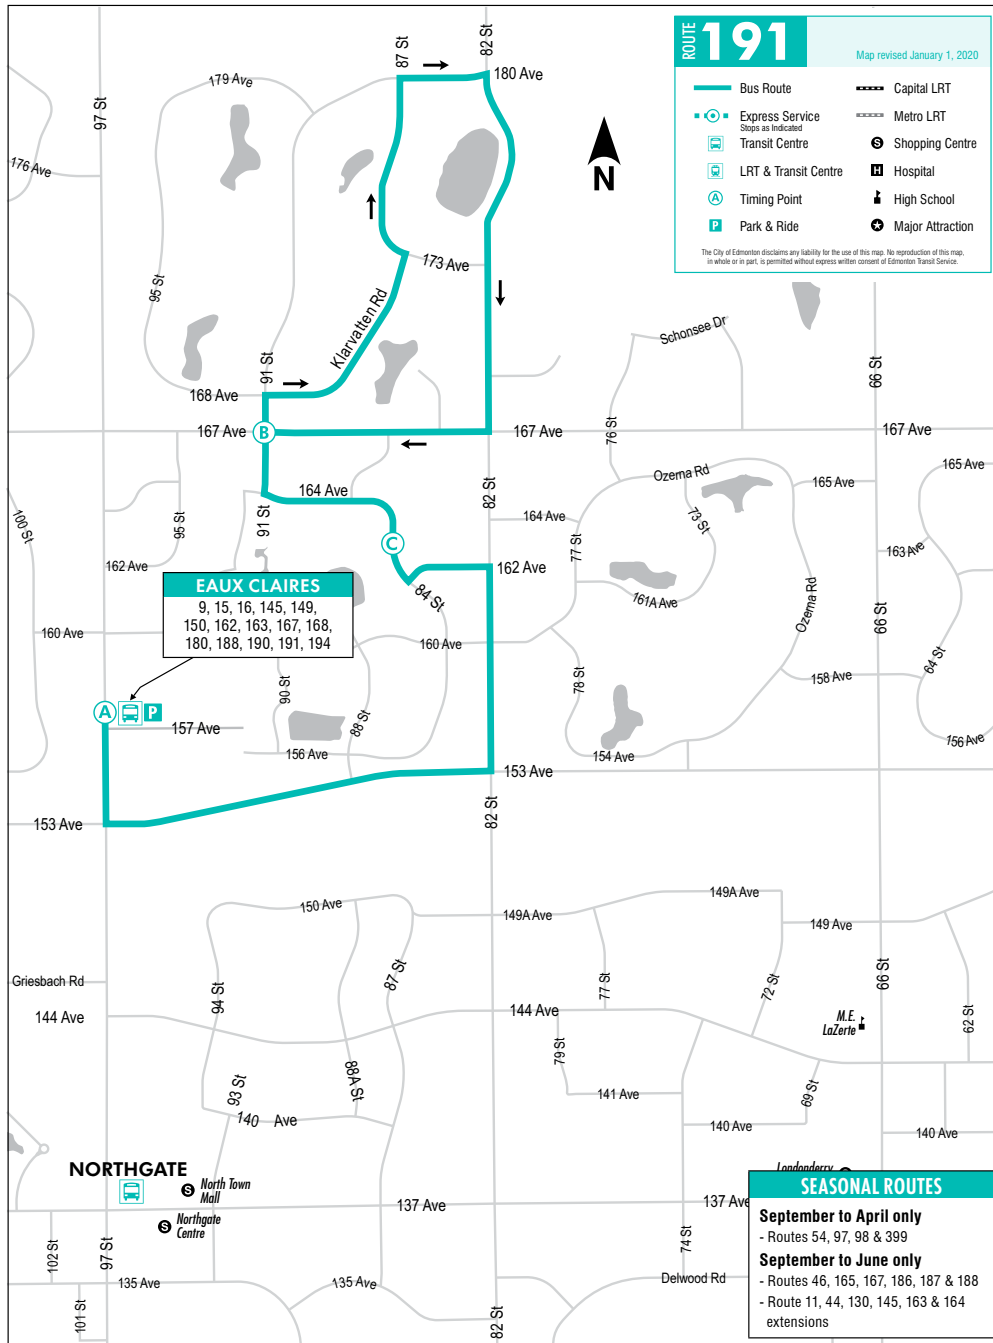

All ETS routes are accessible and all buses are equipped with bike racks except for community and regional buses.

ROUTE

191 194

Klarvatten
Belle Rive
Eaux Claires

Schonsee
Eaux Claires

REVISED AUGUST 30, 2020

ETS

takeETS.com

ETS

ROUTE 191					MONDAY TO FRIDAY				
Eaux Claires to Klarvatten					Klarvatten to Eaux Claires				
88A St 144 Av	88A St 144 Av	Eaux Claires TC	91 St 167 Av	91 St 167 Av	91 St 167 Av	84 St 162 Av	Eaux Claires TC	91 St 166 Av	88A St 144 Av
○	○	A	B	B	B	C	A	○	○
		6:17	6:29		5:29	5:43	5:50		
		6:47	6:59		5:59	6:13	6:20		
					6:29	6:43	6:50		
		7:17	7:29		6:59	7:13	7:20		
					7:14	7:28	7:35		
					7:29	7:43	7:50		
					7:41	7:58	8:05	7:52	8:00 S
					7:44	8:05	8:12		
		7:47	7:59		7:59	8:13	8:20		
		8:17	8:29		8:29	8:43	8:50		
		8:47	8:59		8:59	9:13	9:20		
		9:19	9:31		9:31	9:43	9:49		
		9:49	10:00		10:00	10:12	10:18		
		10:19	10:30		10:30	10:42	10:48		
		10:49	11:00		11:00	11:12	11:18		
		11:21	11:32		11:32	11:44	11:50		
		11:51	12:02		12:02	12:14	12:20		
		12:37	12:48		12:48	1:00	1:06		
					and every 30 minutes until				
		3:07	3:18		2:48	3:00	3:06		
					3:18	3:30	3:36		
3:20	3:22				S	3:30	3:36		
		3:22	3:31	3:41					
			3:33	3:43					
		3:37	3:48						
					3:48	4:00	4:06		
		3:52	4:03	4:13					
		4:07	4:18						
					4:18	4:30	4:36		
		4:22	4:33	4:43					
		4:37	4:33						
			4:48						
		5:07	5:18		4:48	5:00	5:05		
		5:37	5:48		5:18	5:30	5:35		
					and every 30 minutes until				
		9:17	9:27		8:57	9:09	9:15		
		9:47	9:57		9:27	9:39	9:45		
					9:57	10:09	10:15		
10:17	10:27				10:27	10:39	10:45		