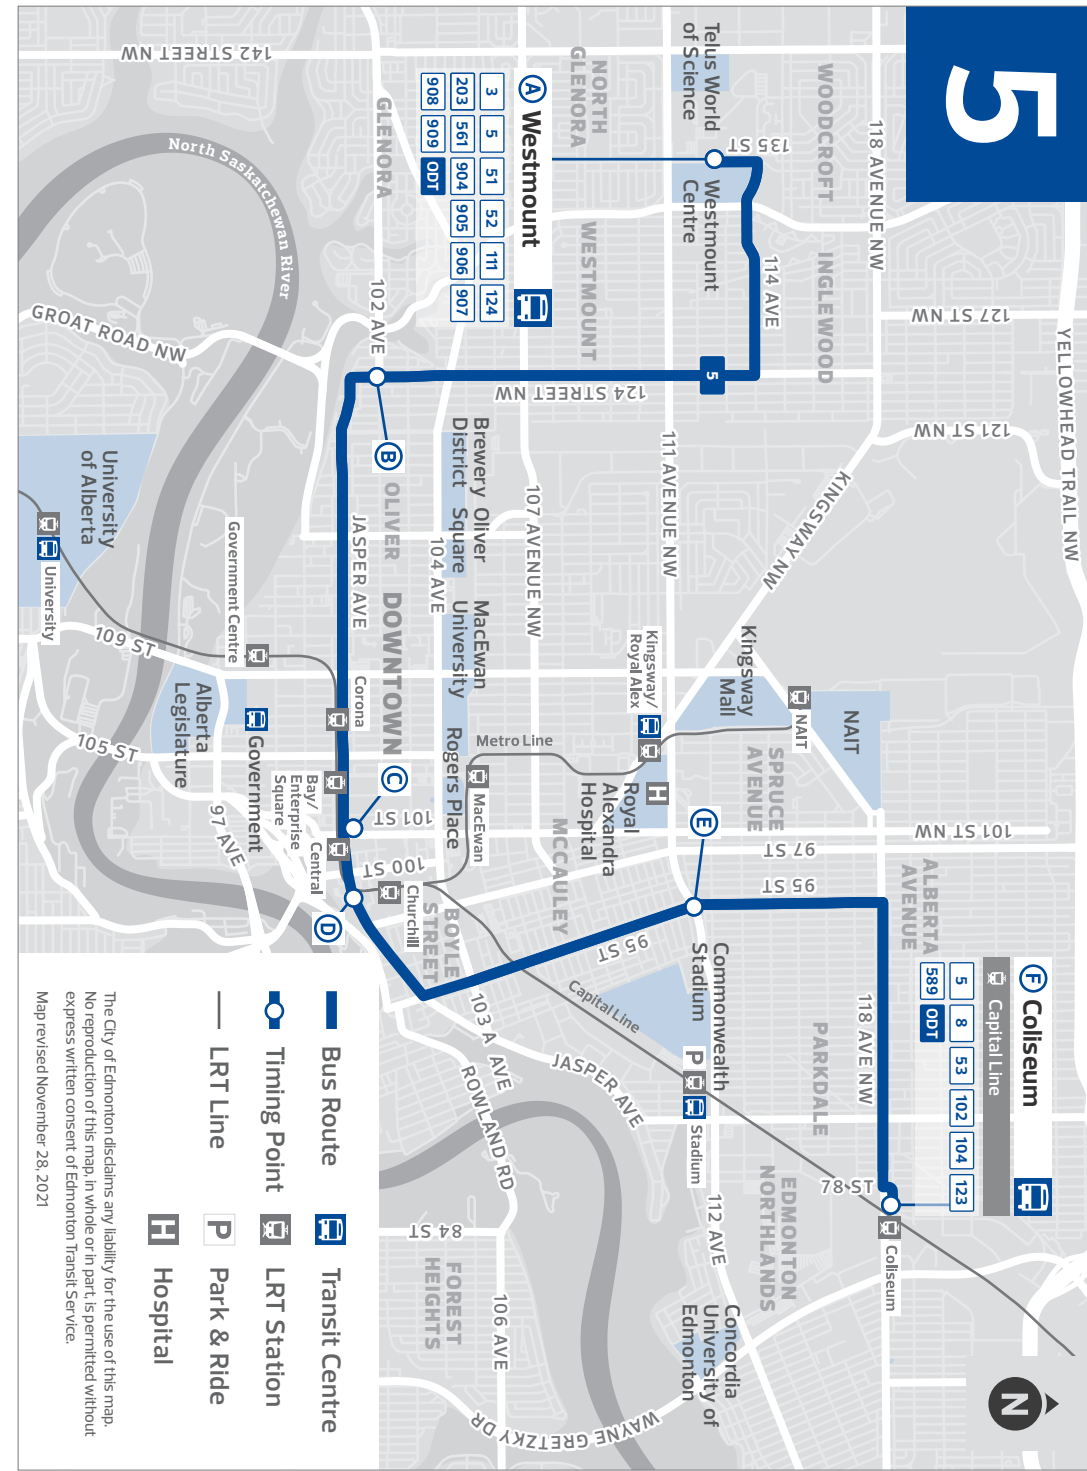

CONTINUED ON NEXT PANEL

5 SUNDAY					
COLISEUM TO WESTMOUNT					
Coliseum TC	95 St & 111 Ave	101 St & Jasper Ave	124 St & 102 Ave	Westmount TC	
F	E	C	B	A	
5:37	5:46	5:58	6:09	6:20	
5:52	6:01	6:13	6:24	6:35	
6:07	6:16	6:28	6:39	6:50	
6:22	6:31	6:43	6:54	7:05	
6:37	6:46	6:58	7:09	7:20	
6:52	7:01	7:13	7:24	7:35	
7:10	7:19	7:31	7:42	7:53	
7:30	7:39	7:51	8:02	8:13	
7:50	7:59	8:11	8:22	8:33	
8:10	8:19	8:31	8:42	8:53	
8:30	8:39	8:51	9:02	9:13	
8:50	8:59	9:11	9:22	9:33	
9:10	9:19	9:31	9:42	9:53	
9:30	9:39	9:51	10:02	10:13	
9:50	9:59	10:11	10:22	10:33	
10:10	10:19	10:31	10:42	10:53	
10:30	10:39	10:51	11:02	11:13	
10:50	10:59	11:11	11:22	11:33	
11:10	11:19	11:31	11:42	11:53	
11:30	11:39	11:51	12:02	12:13	
11:50	11:59	12:11	12:22	12:33	
12:10	12:19	12:31	12:42	12:53	

Subject to change without notice

The City of Edmonton disclaims any liability for the use of this map. No reproduction of this map, in whole or in part, is permitted without express written consent of Edmonton Transit Service. Map revised November 28, 2021

ETS Real-Time

Track your bus anywhere anytime from your phone or computer using these recommended real-time tools: edmonton.ca/RealTime, Google Maps, third-party Transit app

ETS Text & Ride

Text the bus stop number to 31100 or bus stop # [space] bus route # to receive your bus schedule by text message.

ETS BusLink

Call 780-496-1600 for information about when the next bus or LRT is scheduled to arrive.

Customer Service 311

For assistance with transit-related questions, call 311 to speak with an agent (7a.m. to 7p.m., 7 days/week. Closed on statutory holidays) or submit a request for assistance at edmonton.ca/311. If calling from outside Edmonton, dial 780-442-5311.

Transit Watch 780-442-4900

Report unsafe behaviour and suspicious activity or packages to uniformed ETS staff, or call Transit Watch at 780-442-4900. You can also discreetly send a text message to 780-442-4900 and a Transit Watch staff member will respond. They may also dispatch appropriate security staff, if needed.

TTY Service

Call 780-944-5555 for people with decreased hearing and/or speech abilities.

On Demand Transit