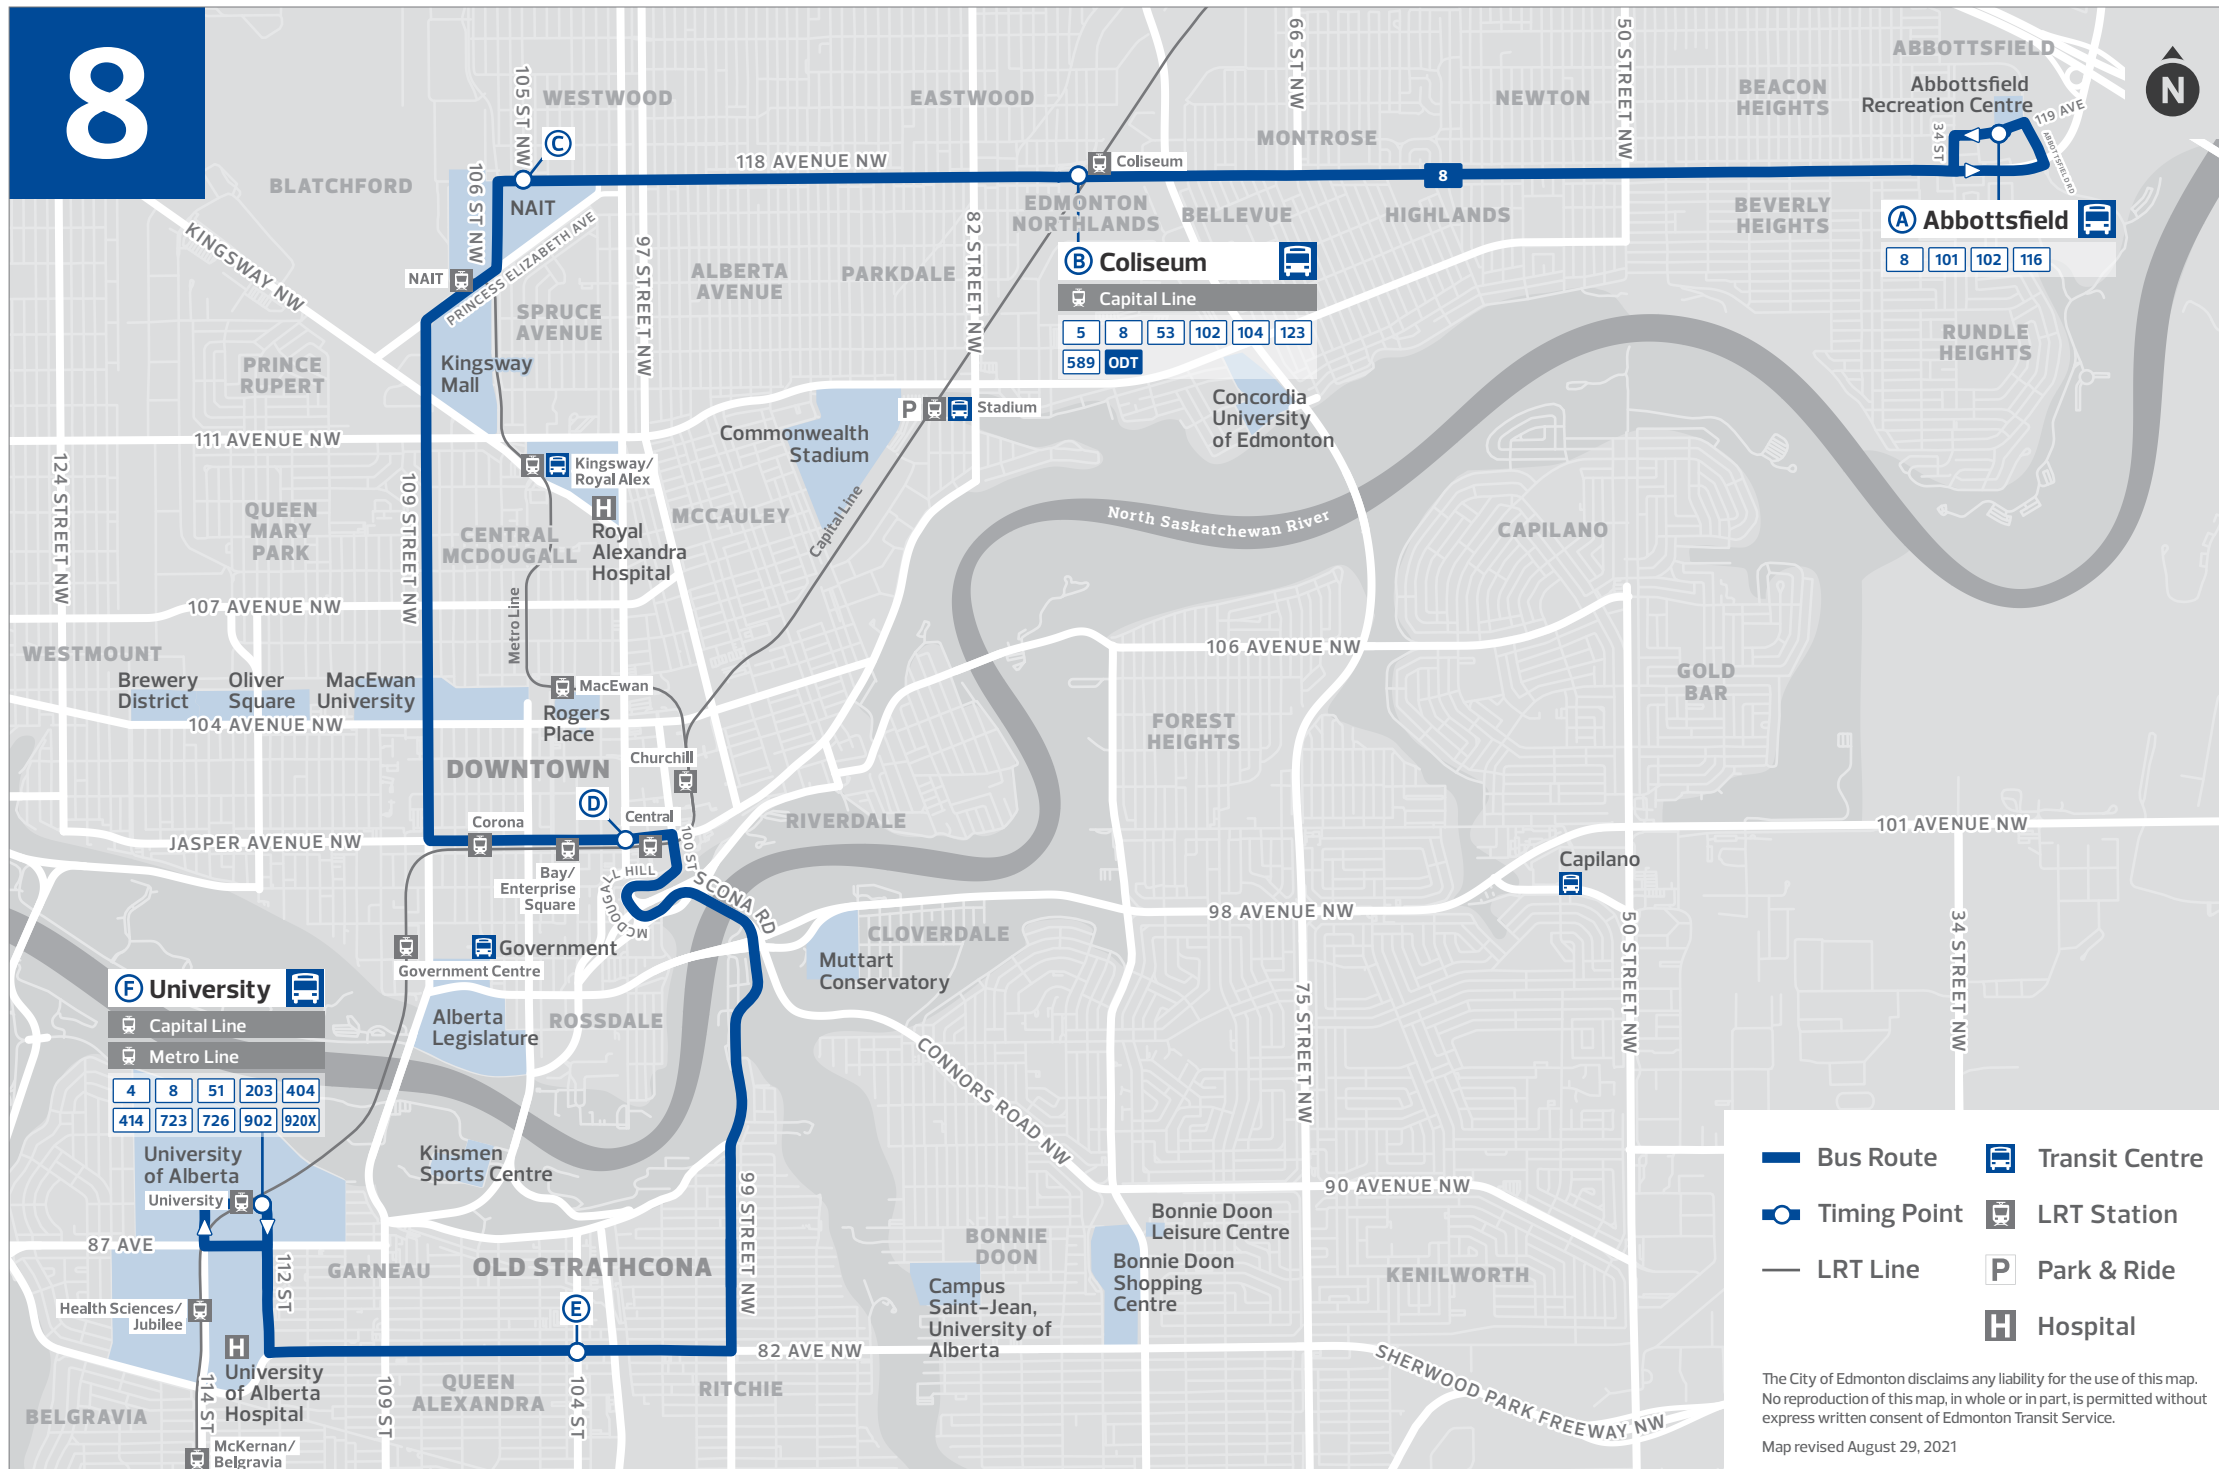

F University

Capital Line
Metro Line

4 8 51 203 404
414 723 726 902 920X

B Coliseum

Capital Line

5 8 53 102 104 123
589 ODT

A Abbotsfield

8 101 102 116

- Bus Route
- Timing Point
- LRT Line
- Transit Centre
- LRT Station
- Park & Ride
- Hospital

The City of Edmonton disclaims any liability for the use of this map. No reproduction of this map, in whole or in part, is permitted without express written consent of Edmonton Transit Service.
Map revised August 29, 2021

ABBOTSFIELD TO UNIVERSITY

Abbotsfield TC	Coliseum TC	105 St & 118 Ave	101 St & Jasper Ave	104 St & 82 Ave	University TC	TIMING POINTS
A	B	C	D	E	F	
3:50	4:06	4:17	4:40	4:49	4:59	
4:05	4:21	4:32	4:55	5:04	5:14	
4:21	4:37	4:48	5:10	5:19	5:29	
4:39	4:55	5:05	5:25	5:34	5:44	
4:56	5:11	5:20	5:40	5:49	5:59	
5:12	5:26	5:35	5:55	6:04	6:14	
5:27	5:41	5:50	6:10	6:19	6:29	
5:42	5:56	6:05	6:25	6:34	6:44	
5:57	6:11	6:20	6:40	6:49	6:59	
6:12	6:26	6:35	6:55	7:04	7:14	
6:27	6:41	6:50	7:10	7:19	7:29	
6:42	6:56	7:05	7:25	7:34	7:44	
6:57	7:11	7:20	7:40	7:49	7:59	
7:12	7:26	7:35	7:55	8:04	8:14	
7:27	7:41	7:50	8:10	8:19	8:29	
7:42	7:56	8:05	8:25	8:34	8:44	
7:57	8:11	8:20	8:40	8:49	8:59	
8:12	8:26	8:35	8:55	9:04	9:14	
8:27	8:41	8:50	9:10	9:19	9:29	
8:42	8:56	9:05	9:25	9:34	9:44	
8:57	9:11	9:20	9:40	9:49	9:59	
9:12	9:26	9:35	9:55	10:04	10:14	
9:27	9:41	9:50	10:10	10:19	10:29	
9:42	9:56	10:05	10:25	10:34	10:44	
9:57	10:11	10:20	10:40	10:49	10:59	
10:12	10:26	10:35	10:55	11:04	11:14	
10:33	10:47	10:56	11:16	11:25	11:35	
10:54	11:08	11:17	11:37	11:46	11:56	
11:14	11:28	11:37	11:57	12:06	12:16	
11:31	11:45	11:54	12:14	12:23	12:33	
11:57	12:11	12:20	12:40	12:49	12:59	
12:17	12:31	12:40	1:00	1:09	1:19	
12:47	1:01	1:10	1:30	1:39	1:49	
1:17	1:31	1:40	2:00	2:09	2:19	
1:47	2:01	2:10	2:30	2:39	2:49	
2:17	2:31	2:40	3:00	3:09	3:19