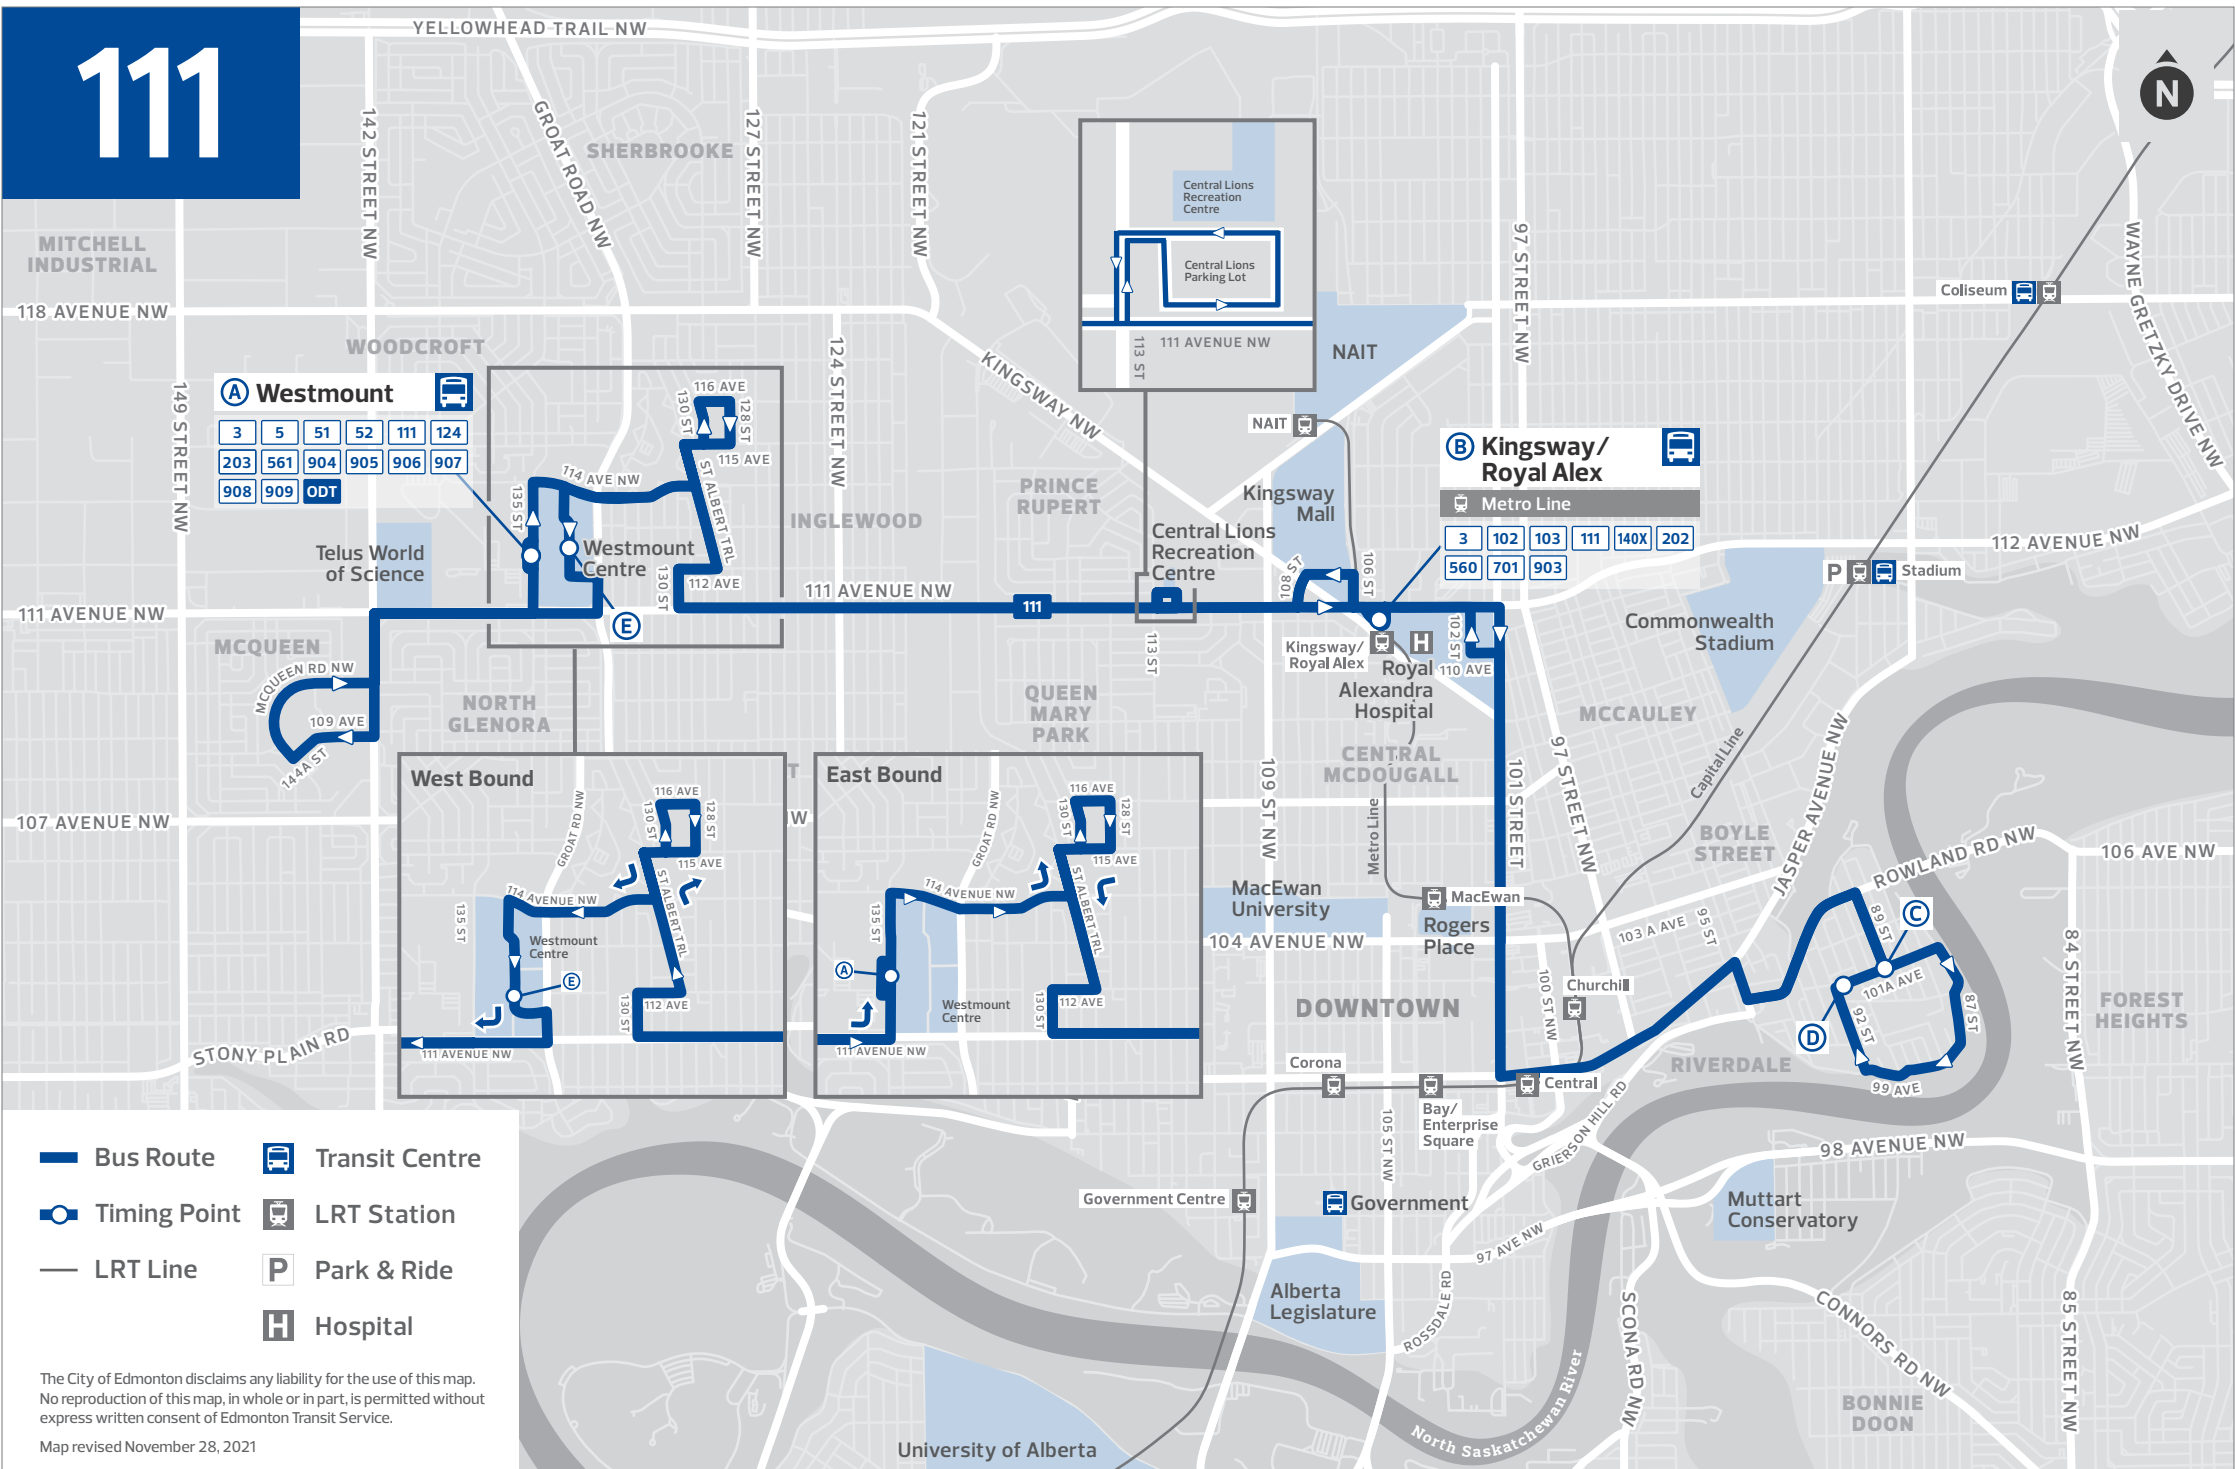

Reading across the row tells you the time required for the bus to travel between timing points.

Example

For the schedule below, to arrive at 102 St & MacDonald Drive for 7:56 a.m., you will need to board the bus at Capilano Transit Centre no later than 7:35 a.m.

TIMING POINTS

① 1			② SUNDAY		
CAPILANO TO DOWNTOWN			CAPILANO TO DOWNTOWN		
③ Capilano TC	79 St & 106 Ave	102 St & MacDonald Dr	Capilano TC	79 St & 106 Ave	102 St & MacDonald Dr
A	B	C	A	B	C
5:35	5:43	5:56	5:20	5:28	5:41
5:55	6:03	6:16	5:35	5:43	5:56
6:15	6:23	6:36	5:50	5:58	6:11
6:35	6:43	6:56	6:05	6:13	6:26
6:55	7:03	7:16	6:20	6:28	6:41
7:15	7:23	7:36	6:35	6:43	6:56
7:35	7:43	7:56	6:50	6:58	7:11
7:55	8:03	8:16	7:05	7:13	7:26
8:15	8:23	8:36	7:25	7:33	7:46
8:35	8:43	8:56	7:45	7:53	8:06
8:55	9:03	9:17	8:05	8:13	8:26
9:15	9:25	9:39	8:25	8:33	8:46
9:35	9:44	9:58	8:45	8:53	9:06
9:55	10:05	10:19	9:05	9:13	9:26
10:15	10:24	10:38	9:25	9:33	9:46
10:35	10:45	10:59	9:45	9:53	10:06
10:50	10:59	11:13	10:05	10:13	10:26
11:05	11:15	11:29	10:25	10:33	10:46
11:20	11:29	11:43	10:45	10:53	11:06

DOWNTOWN
RIVERDALE

Revised: November 28, 2021

Edmonton
Transit
Service

Edmonton

111

A Westmount

3	5	51	52	111	124
203	561	904	905	906	907
908	909	ODT			

B Kingsway/ Royal Alex

Metro Line					
3	102	103	111	140X	202
560	701	903			

- Bus Route
- Timing Point
- LRT Line
- Transit Centre
- LRT Station
- Park & Ride
- Hospital

The City of Edmonton disclaims any liability for the use of this map. No reproduction of this map, in whole or in part, is permitted without express written consent of Edmonton Transit Service.
Map revised November 28, 2021