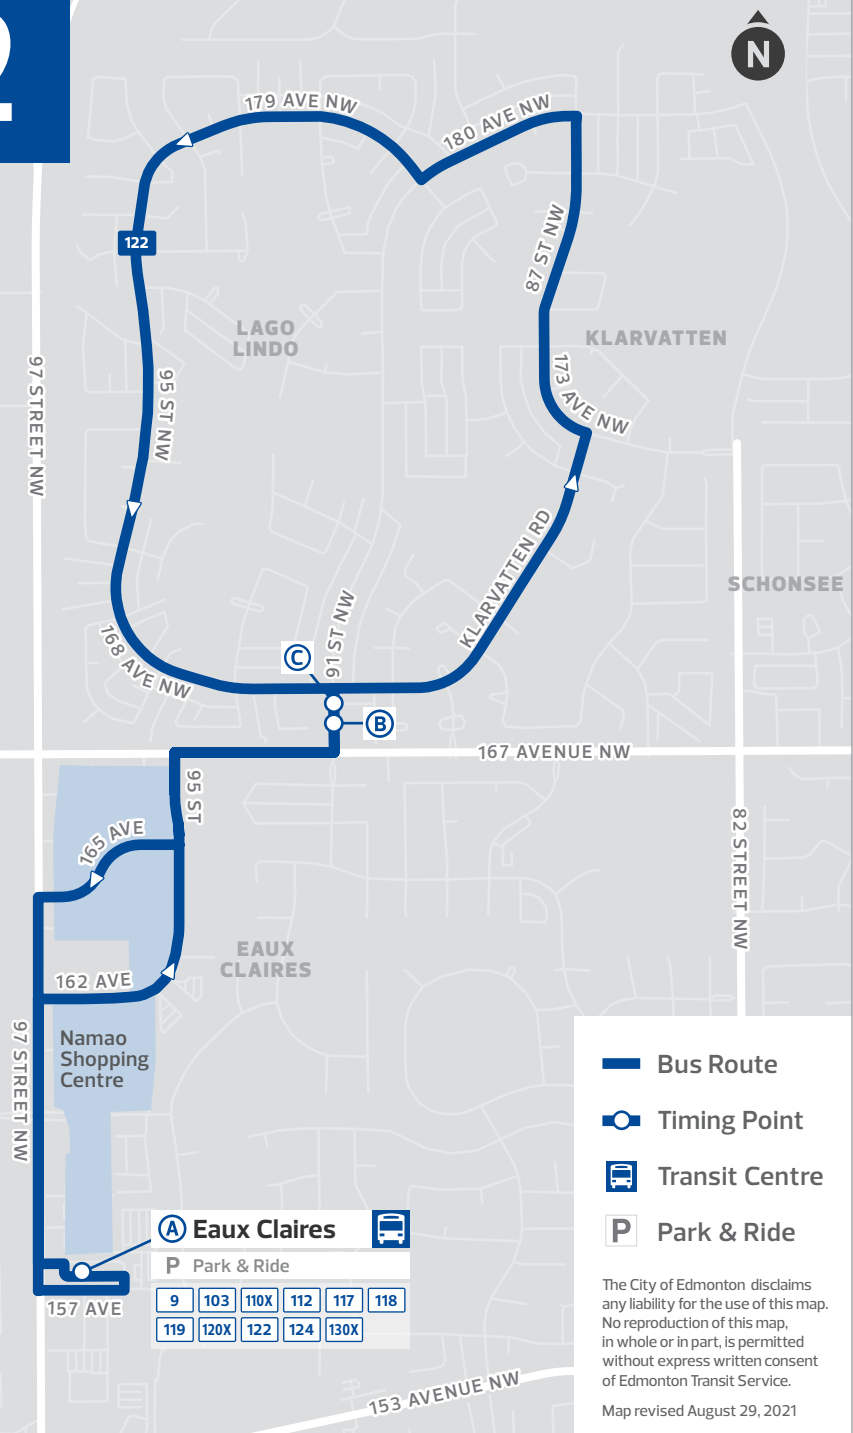

### ETS Real-Time

Track your bus anywhere anytime from your phone or computer using these recommended real-time tools: [edmonton.ca/RealTime](http://edmonton.ca/RealTime), Google Maps, third-party Transit app

Example

For the schedule below, to arrive at 102 St & MacDonald Drive for 7:56 a.m., you will need to board the bus at Capilano Transit Centre no later than 7:35 a.m.

- ① ROUTE NUMBER
- ② DAY OF THE WEEK
- ③ LOCATION / TIMING POINTS
- ④ MAP MARKERS

① 1	② SUNDAY					
CAPILANO TO DOWNTOWN			CAPILANO TO DOWNTOWN			
③ Capilano TC	79 St & 106 Ave	102 St & MacDonald Dr	Capilano TC	79 St & 106 Ave	102 St & MacDonald Dr	
④ <b>A</b>	<b>B</b>	<b>C</b>	<b>A</b>	<b>B</b>	<b>C</b>	
5:35	5:43	5:56	5:20	5:28	5:41	
5:55	6:03	6:16	5:35	5:43	5:56	
6:15	6:23	6:36	5:50	5:58	6:11	
6:35	6:43	6:56	6:05	6:13	6:26	
6:55	7:03	7:16	6:20	6:28	6:41	
7:15	7:23	7:36	6:35	6:43	6:56	
<b>7:35</b>	<b>7:43</b>	<b>7:56</b>	<b>6:50</b>	<b>6:58</b>	<b>7:11</b>	
7:55	8:03	8:16	7:05	7:13	7:26	
8:15	8:23	8:36	7:25	7:33	7:46	
8:35	8:43	8:56	7:45	7:53	8:06	
8:55	9:03	9:17	8:05	8:13	8:26	
9:15	9:25	9:39	8:25	8:33	8:46	
9:35	9:44	9:58	8:45	8:53	9:06	
9:55	10:05	10:19	9:05	9:13	9:26	
10:15	10:24	10:38	9:25	9:33	9:46	
10:35	10:45	10:59	9:45	9:53	10:06	
10:50	10:59	11:13	<b>10:05</b>	<b>10:13</b>	<b>10:26</b>	
11:05	11:15	11:29	10:25	10:33	10:46	
11:20	11:30	11:43	10:45	10:53	11:06	