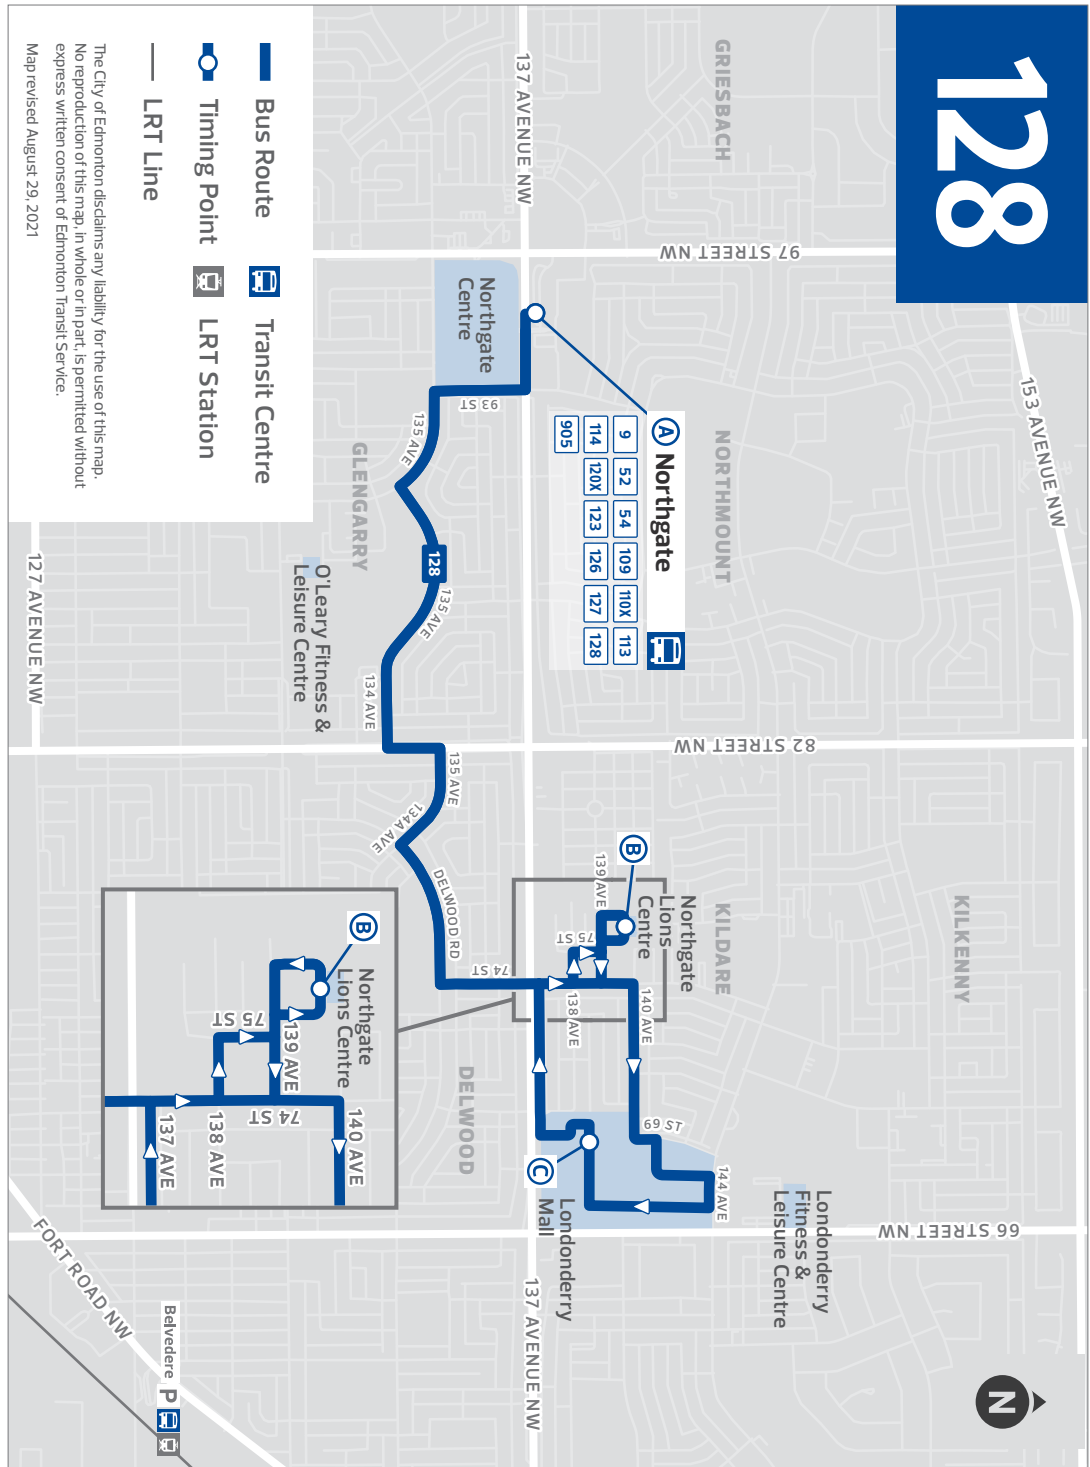

128

128

MON TO FRI

NORTHGATE TO LONDONDERRY

Northgate TC	Northgate Lions Centre	Londonderry Save-On Foods	Northgate Lions Centre
A	B	C	B
8:53	9:07	9:14	9:18
9:53	10:07	10:14	10:18
10:53	11:07	11:14	11:18
11:53	12:07	12:14	12:18
12:53	1:07	1:14	1:18
1:53	2:07	2:14	2:18
2:53	3:07	3:14	3:18
3:53	4:07	4:14	4:18

LONDONDERRY TO NORTHGATE

Northgate Lions Centre	Northgate TC
B	A
9:18	9:28
10:18	10:28
11:18	11:28
12:18	12:28
1:18	1:28
2:18	2:28
3:18	3:28
4:18	4:28

TIMING POINTS

TC = Transit Centre

128

SATURDAY

NORTHGATE TO LONDONDERRY

Northgate TC	Northgate Lions Centre	Londonderry Save-On Foods	Northgate Lions Centre
A	B	C	B
8:50	9:07	9:14	9:18
9:50	10:07	10:14	10:18
10:50	11:07	11:14	11:18
11:50	12:07	12:14	12:18
12:50	1:07	1:14	1:18
1:50	2:07	2:14	2:18
2:50	3:07	3:14	3:18
3:50	4:07	4:14	4:18

LONDONDERRY TO NORTHGATE

Northgate Lions Centre	Northgate TC
B	A
9:18	9:28
10:18	10:28
11:18	11:28
12:18	12:28
1:18	1:28
2:18	2:28
3:18	3:28
4:18	4:28

TIMING POINTS

Bold text indicates p.m. time

Subject to change without notice

The City of Edmonton disclaims any liability for the use of this map. No reproduction of this map, in whole or in part, is permitted without express written consent of Edmonton Transit Service. Map revised August 29, 2021

- Bus Route
- Timing Point
- Transit Centre
- LRT Station
- LRT Line