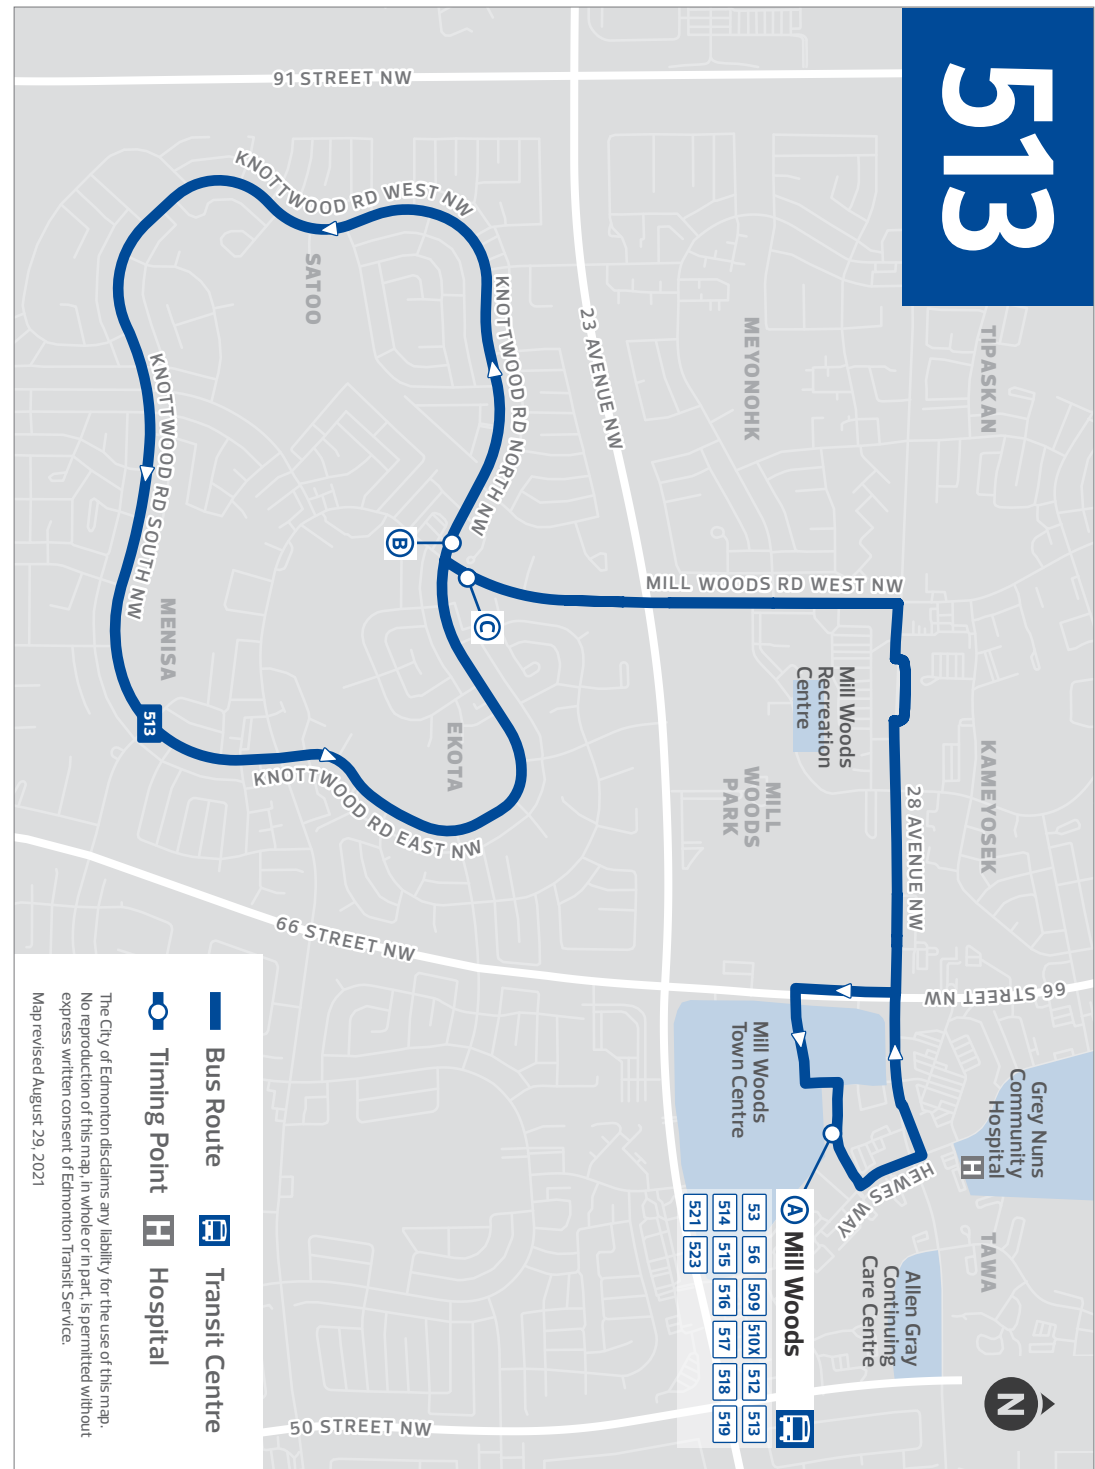

TIMING POINTS

513

SAT

MILL WOODS TO KNOTTWOOD

Mill Woods TC	Mill Woods Rd & Knottwood Rd N	Mill Woods Rd & Knottwood Rd N	Mill Woods TC
A	B	C	A
8:14	8:21	8:32	8:39
8:44	8:51	9:02	9:09
9:14	9:21	9:32	9:39
9:44	9:51	10:02	10:09
10:14	10:21	10:32	10:39
10:44	10:51	11:02	11:09
11:14	11:21	11:32	11:39
11:44	11:51	12:02	12:09
12:14	12:21	12:32	12:39
12:44	12:51	1:02	1:09
1:14	1:21	1:32	1:39
1:44	1:51	2:02	2:09
2:14	2:21	2:32	2:39
2:44	2:51	3:02	3:09
3:14	3:21	3:32	3:39
3:44	3:51	4:02	4:09
4:14	4:21	4:32	4:39
4:44	4:51	5:02	5:09
5:14	5:21	5:32	5:39
5:44	5:51	6:02	6:09
6:14	6:21	6:32	6:39
6:44	6:51	7:02	7:09

TIMING POINTS

513

SUN

MILL WOODS TO KNOTTWOOD

Mill Woods TC	Mill Woods Rd & Knottwood Rd N	Mill Woods Rd & Knottwood Rd N	Mill Woods TC
A	B	C	A
9:30	9:37	9:48	9:55
10:15	10:22	10:33	10:40
10:45	10:52	11:03	11:10
11:20	11:27	11:38	11:45
11:50	11:57	12:08	12:15
12:20	12:27	12:38	12:45
12:50	12:57	1:08	1:15
1:20	1:27	1:38	1:45
1:50	1:57	2:08	2:15
2:20	2:27	2:38	2:45
2:50	2:57	3:08	3:15
3:20	3:27	3:38	3:45
3:50	3:57	4:08	4:15
4:20	4:27	4:38	4:45
4:50	4:57	5:08	5:15
5:20	5:27	5:38	5:45
5:50	5:57	6:08	6:15
6:20	6:27	6:38	6:45

TIMING POINTS

Bold text indicates p.m. time

TC = Transit Centre

Subject to change without notice

513

The City of Edmonton disclaims any liability for the use of this map. No reproduction of this map, in whole or in part, is permitted without express written consent of Edmonton Transit Service. Map revised August 29, 2021

- Bus Route
- Timing Point
- Hospital
- Transit Centre

A Mill Woods	53	56	509	510X	512	513
	514	515	516	517	518	519
	521	523				