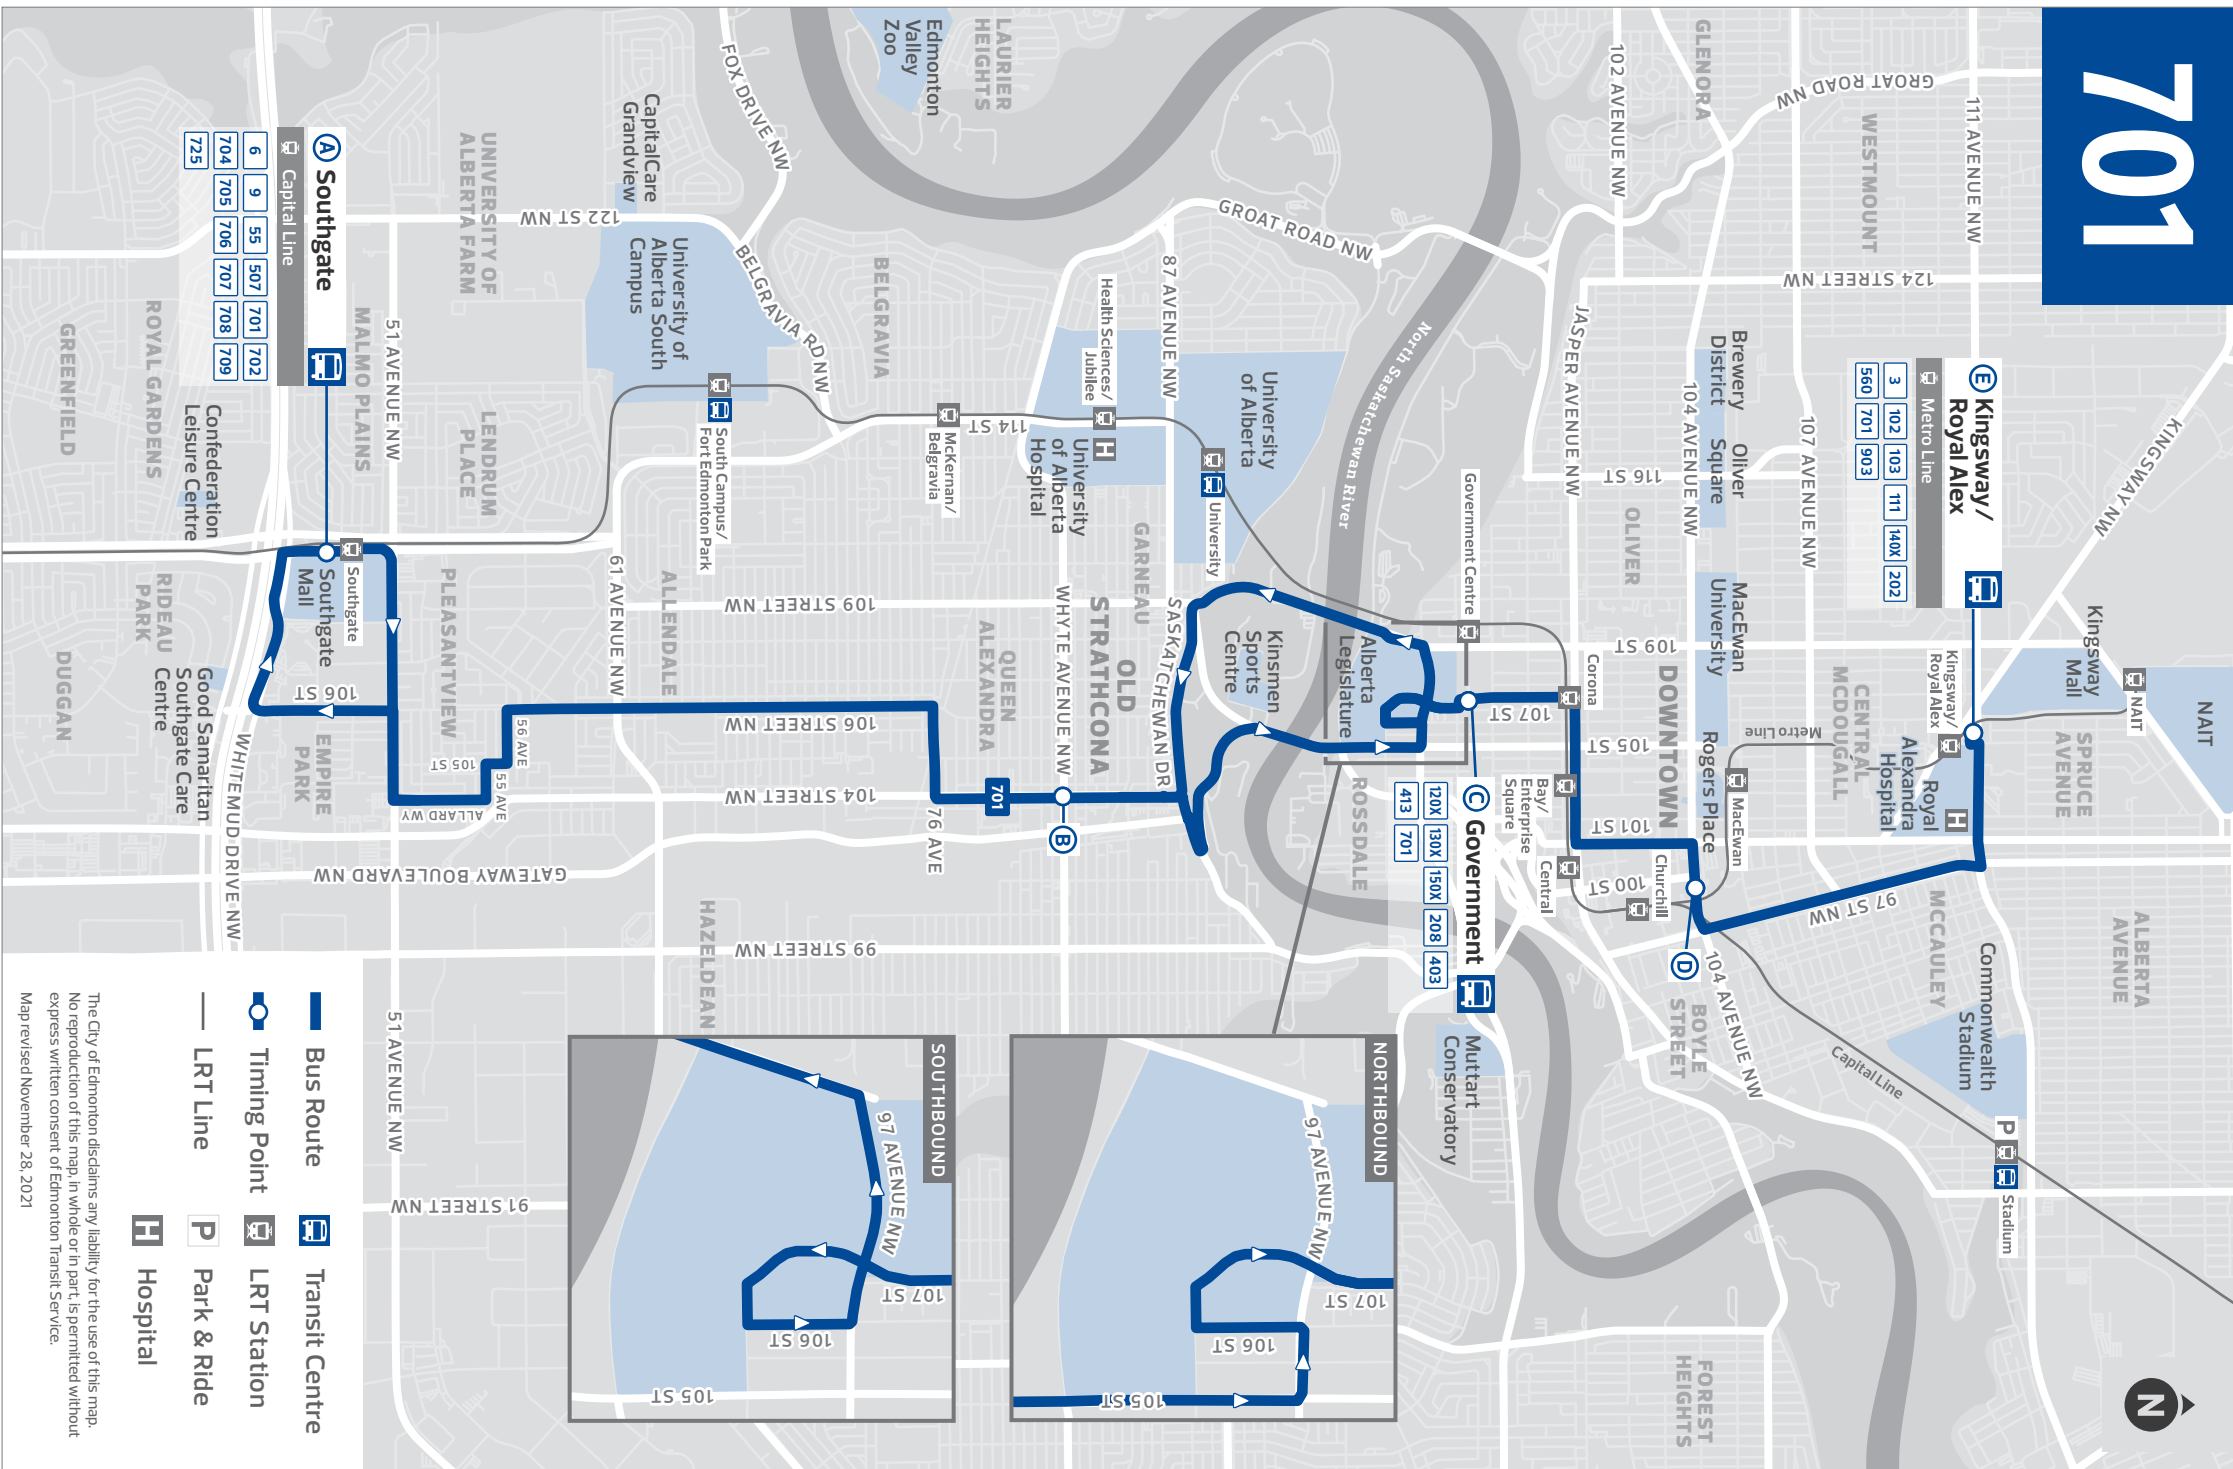

TTY Service

Call 780-944-5555 for people with decreased hearing and/or speech abilities.

On Demand Transit

On Demand Transit (ODT) connects 37 neighbourhoods and 16 large seniors' residences to Edmonton's regular bus and LRT service. During the two-year pilot period, there is no fare payment collected when you board On Demand Transit shuttles. Instead, you pay your regular fare when you transfer to a regular bus or LRT.

A Southgate
Capital Line

6	9	55	507	701	702
704	705	706	707	708	709
725					

E Kingsway/Royal Alex
Metro Line

3	102	103	111	140X	202
560	701	903			

C Government Centre

120X	130X	150X	208	403
413	701			

- Bus Route
- Timing Point
- LRT Line
- Transit Centre
- LRT Station
- Park & Ride
- Hospital

The City of Edmonton disclaims any liability for the use of this map. No reproduction of this map, in whole or in part, is permitted without express written consent of Edmonton Transit Service.
Map revised November 28, 2021