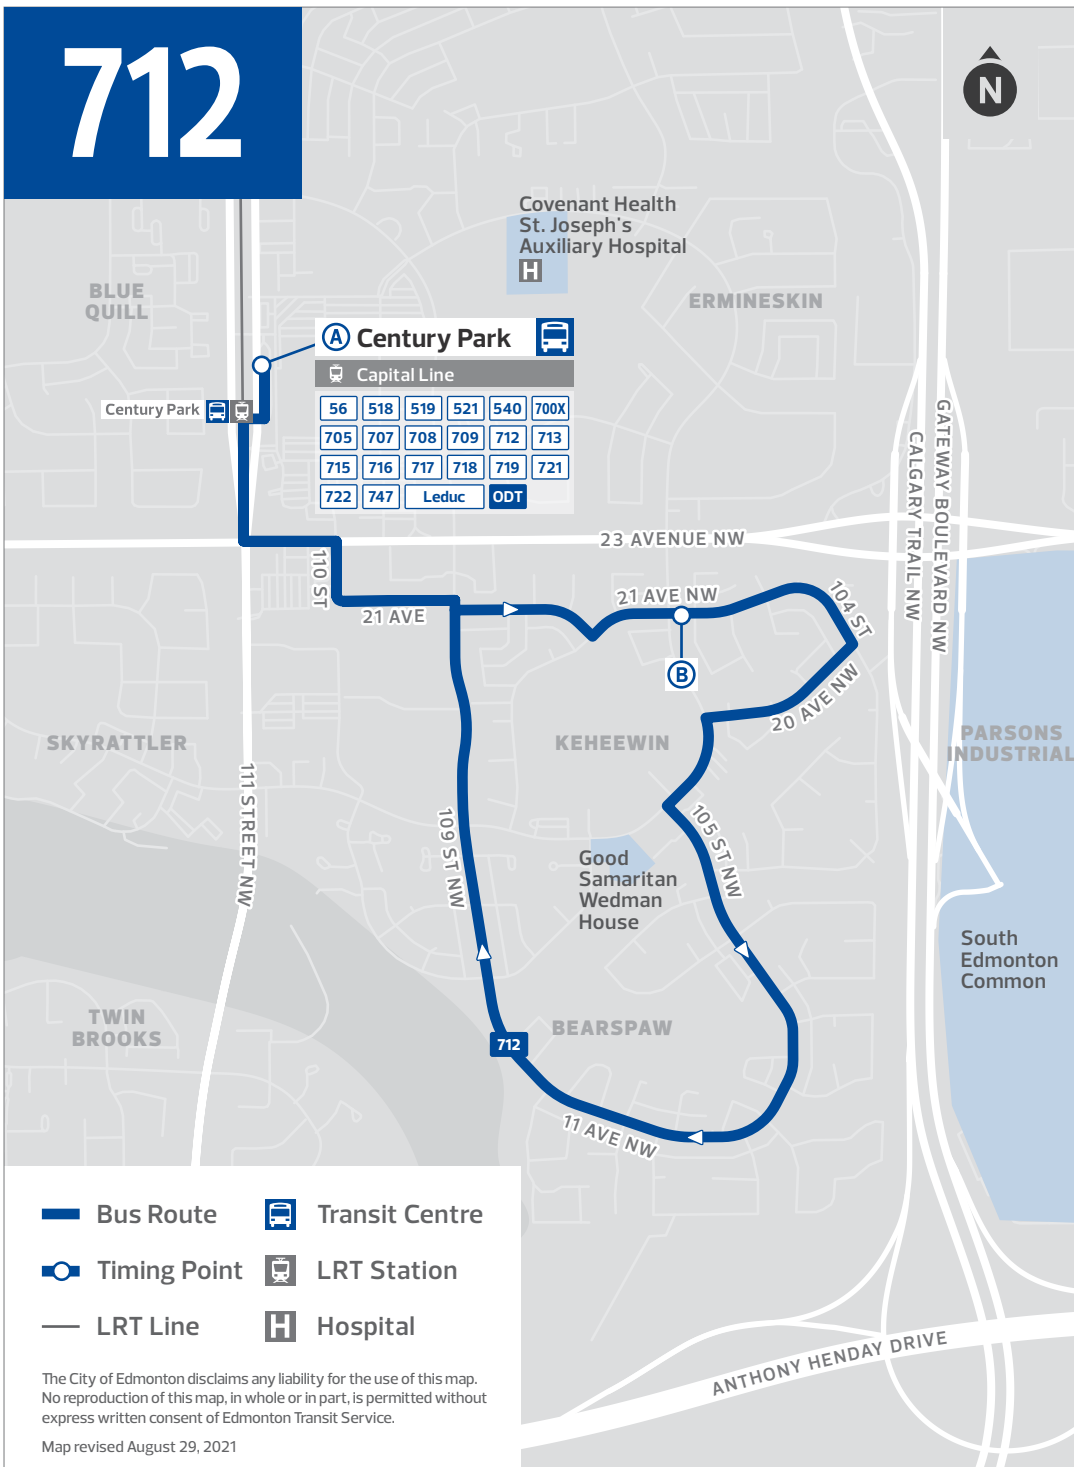

712

The City of Edmonton disclaims any liability for the use of this map. No reproduction of this map, in whole or in part, is permitted without express written consent of Edmonton Transit Service.

Map revised August 29, 2021

Example

For the schedule below, to arrive at 102 St & MacDonald Drive for 7:56 a.m., you will need to board the bus at Capilano Transit Centre no later than 7:35 a.m.

- 1** ROUTE NUMBER
- 3** LOCATION / TIMING POINTS
- 2** DAY OF THE WEEK
- 4** MAP MARKERS

1	2 SUNDAY					
	CAPILANO TO DOWNTOWN			CAPILANO TO DOWNTOWN		
	Capilano TC	79 St & 106 Ave	102 St & MacDonald Dr	Capilano TC	79 St & 106 Ave	102 St & MacDonald Dr
4	A	B	C	A	B	C
	5:35	5:43	5:56	5:20	5:28	5:41
	5:55	6:03	6:16	5:35	5:43	5:56
	6:15	6:23	6:36	5:50	5:58	6:11
	6:35	6:43	6:56	6:05	6:13	6:26
	6:55	7:03	7:16	6:20	6:28	6:41
	7:15	7:23	7:36	6:35	6:43	6:56
	7:35	7:43	7:56	6:50	6:58	7:11
	7:55	8:03	8:16	7:05	7:13	7:26
	8:15	8:23	8:36	7:25	7:33	7:46
	8:35	8:43	8:56	7:45	7:53	8:06
	8:55	9:03	9:16	8:05	8:13	8:26
	9:15	9:25	9:39	8:25	8:33	8:46
	9:35	9:44	9:58	8:45	8:53	9:06
	9:55	10:05	10:19	9:05	9:13	9:26
	10:15	10:24	10:38	9:25	9:33	9:46
	10:35	10:45	10:59	9:45	9:53	10:06
	10:50	10:59	11:13	10:05	10:13	10:26
	11:05	11:15	11:29	10:25	10:33	10:46
	11:20	11:30	11:43	10:45	10:53	11:06

For more information visit edmonton.ca/transit.

SCHEDULE GUIDE