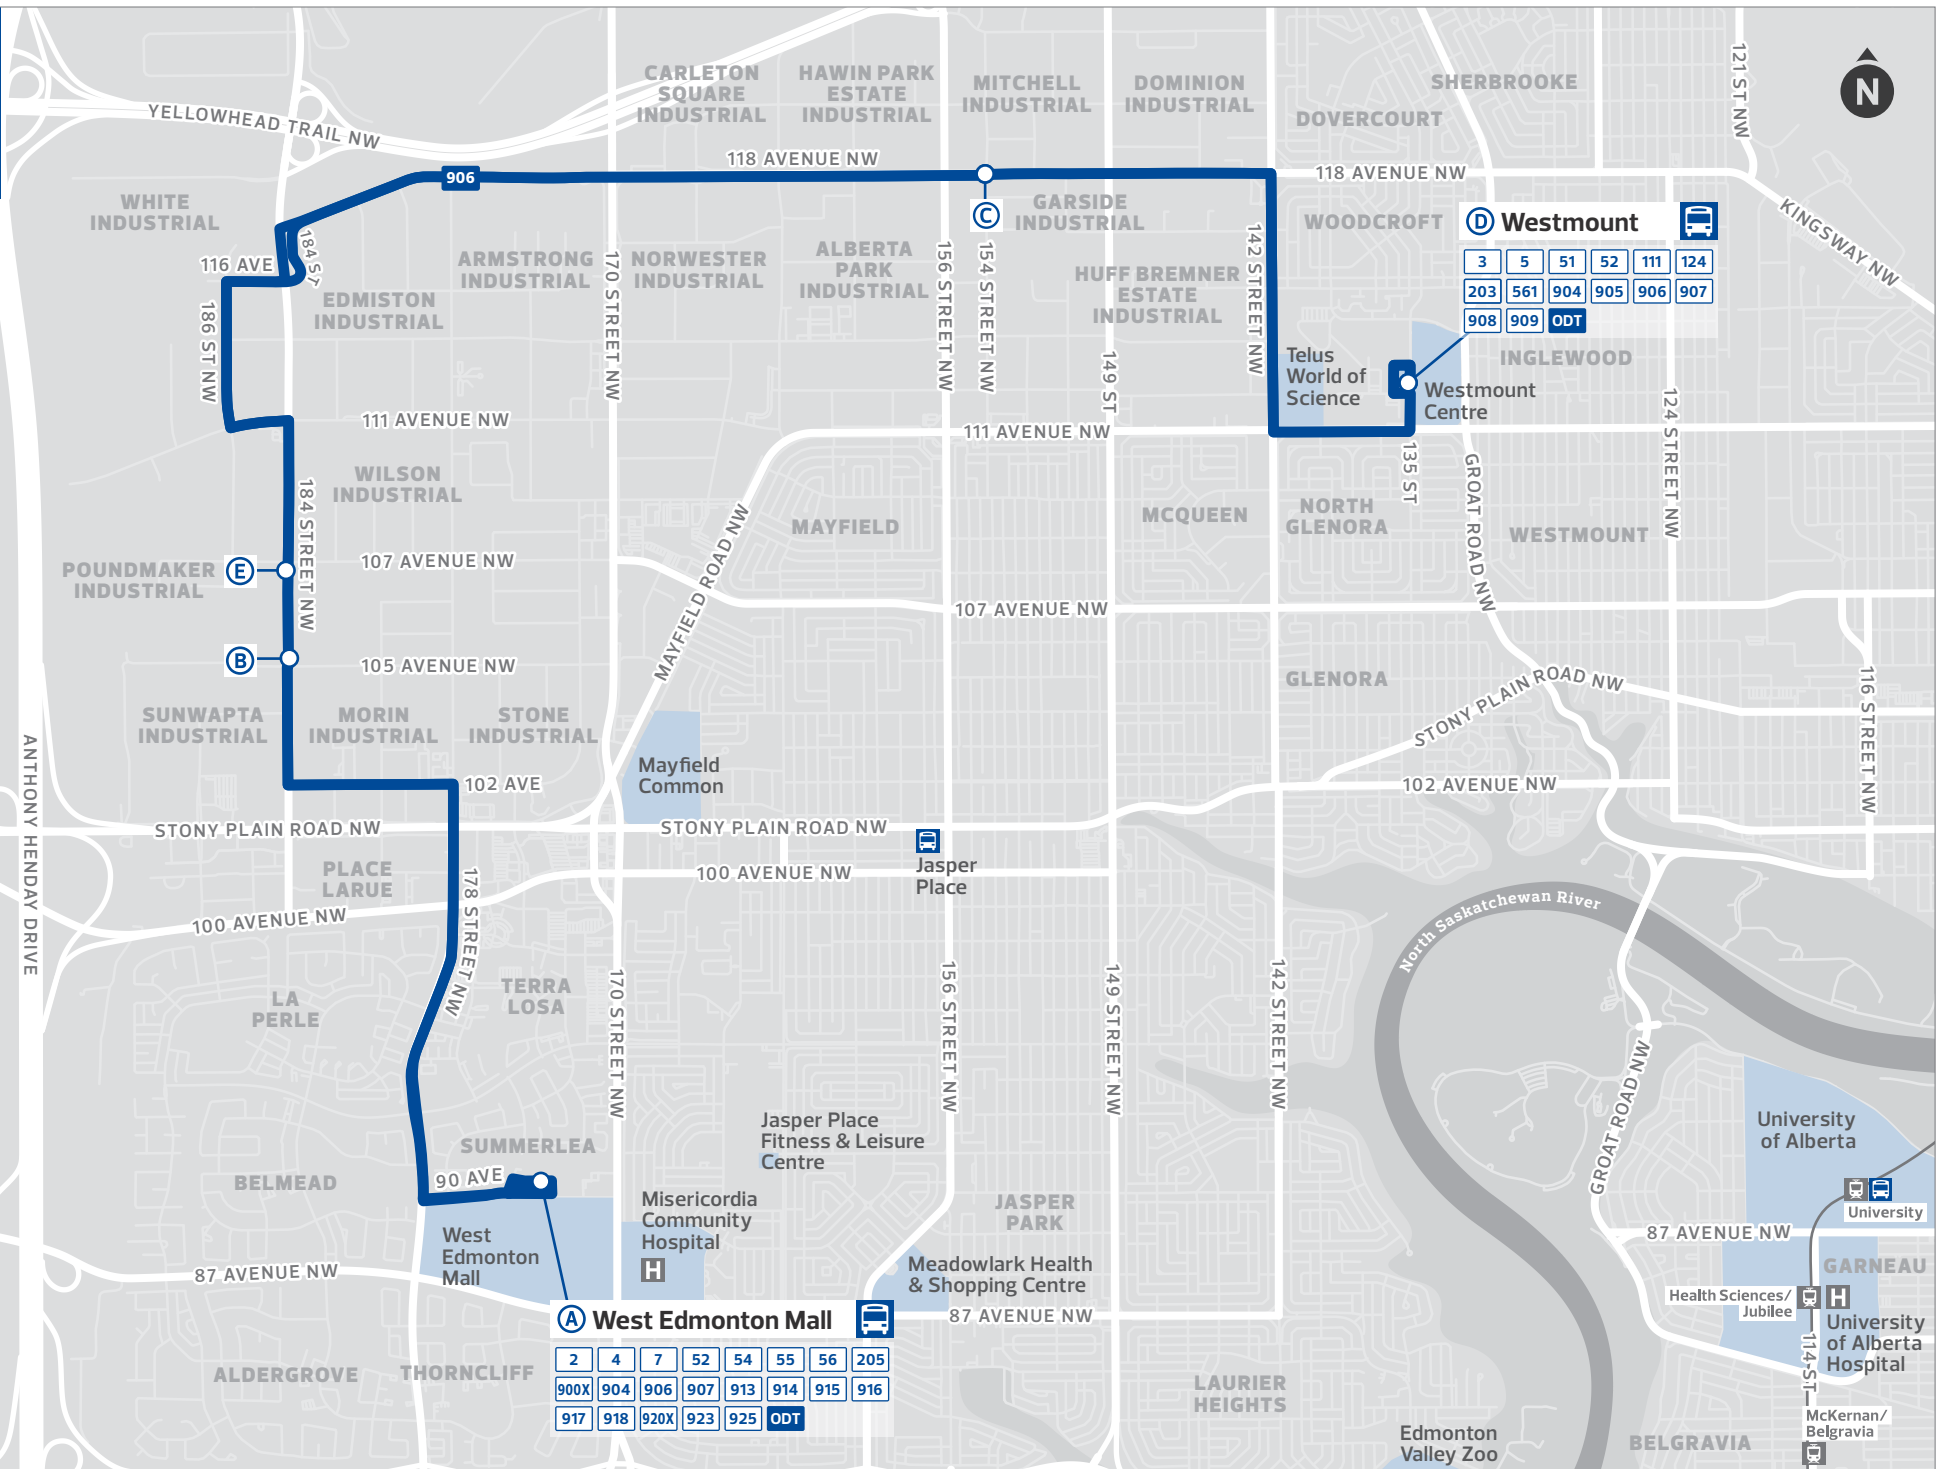

- ① ROUTE NUMBER
- ② DAY OF THE WEEK
- ③ LOCATION / TIMING POINTS
- ④ MAP MARKERS

① 1	② SUNDAY					
CAPILANO TO DOWNTOWN			CAPILANO TO DOWNTOWN			
③ Capilano TC	79 St & 106 Ave	102 St & MacDonald Dr	Capilano TC	79 St & 106 Ave	102 St & MacDonald Dr	
④ A	B	C	A	B	C	
5:35	5:43	5:56	5:20	5:28	5:41	
5:55	6:03	6:16	5:35	5:43	5:56	
6:15	6:23	6:36	5:50	5:58	6:11	
6:35	6:43	6:56	6:05	6:13	6:26	
6:55	7:03	7:16	6:20	6:28	6:41	
7:15	7:23	7:36	6:35	6:43	6:56	
7:35	7:43	7:56	6:50	6:58	7:11	
7:55	8:03	8:16	7:05	7:13	7:26	
8:15	8:23	8:36	7:25	7:33	7:46	
8:35	8:43	8:56	7:45	7:53	8:06	
8:55	9:03	9:16	8:05	8:13	8:26	
9:15	9:25	9:39	8:25	8:33	8:46	
9:35	9:44	9:58	8:45	8:53	9:06	
9:55	10:05	10:19	9:05	9:13	9:26	
10:15	10:24	10:38	9:25	9:33	9:46	
10:35	10:45	10:59	9:45	9:53	10:06	
10:50	10:59	11:13	10:05	10:13	10:26	
11:05	11:15	11:29	10:25	10:33	10:46	
11:20	11:30	11:43	10:45	10:53	11:06	

To book your ride:

- + Download the Edmonton On Demand Transit app
- + Visit edmonton.ca/OnDemandTransit
- + Call 780-496-2400

For more information, visit edmonton.ca/OnDemandTransit

INFORMATION

906

WEST EDMONTON MALL
WESTMOUNT

Revised: November 28, 2021

Edmonton
Transit
Service

906

-  Bus Route
-  Timing Point
-  LRT Line
-  Transit Centre
-  LRT Station
-  Hospital

The City of Edmonton disclaims any liability for the use of this map. No reproduction of this map, in whole or in part, is permitted without express written consent of Edmonton Transit Service.

Map revised November 28, 2021

(A) West Edmonton Mall

2	4	7	52	54	55	56	205
900X	904	906	907	913	914	915	916
917	918	920X	923	925	ODT		

(D) Westmount

3	5	51	52	111	124
203	561	904	905	906	907
908	909	ODT			