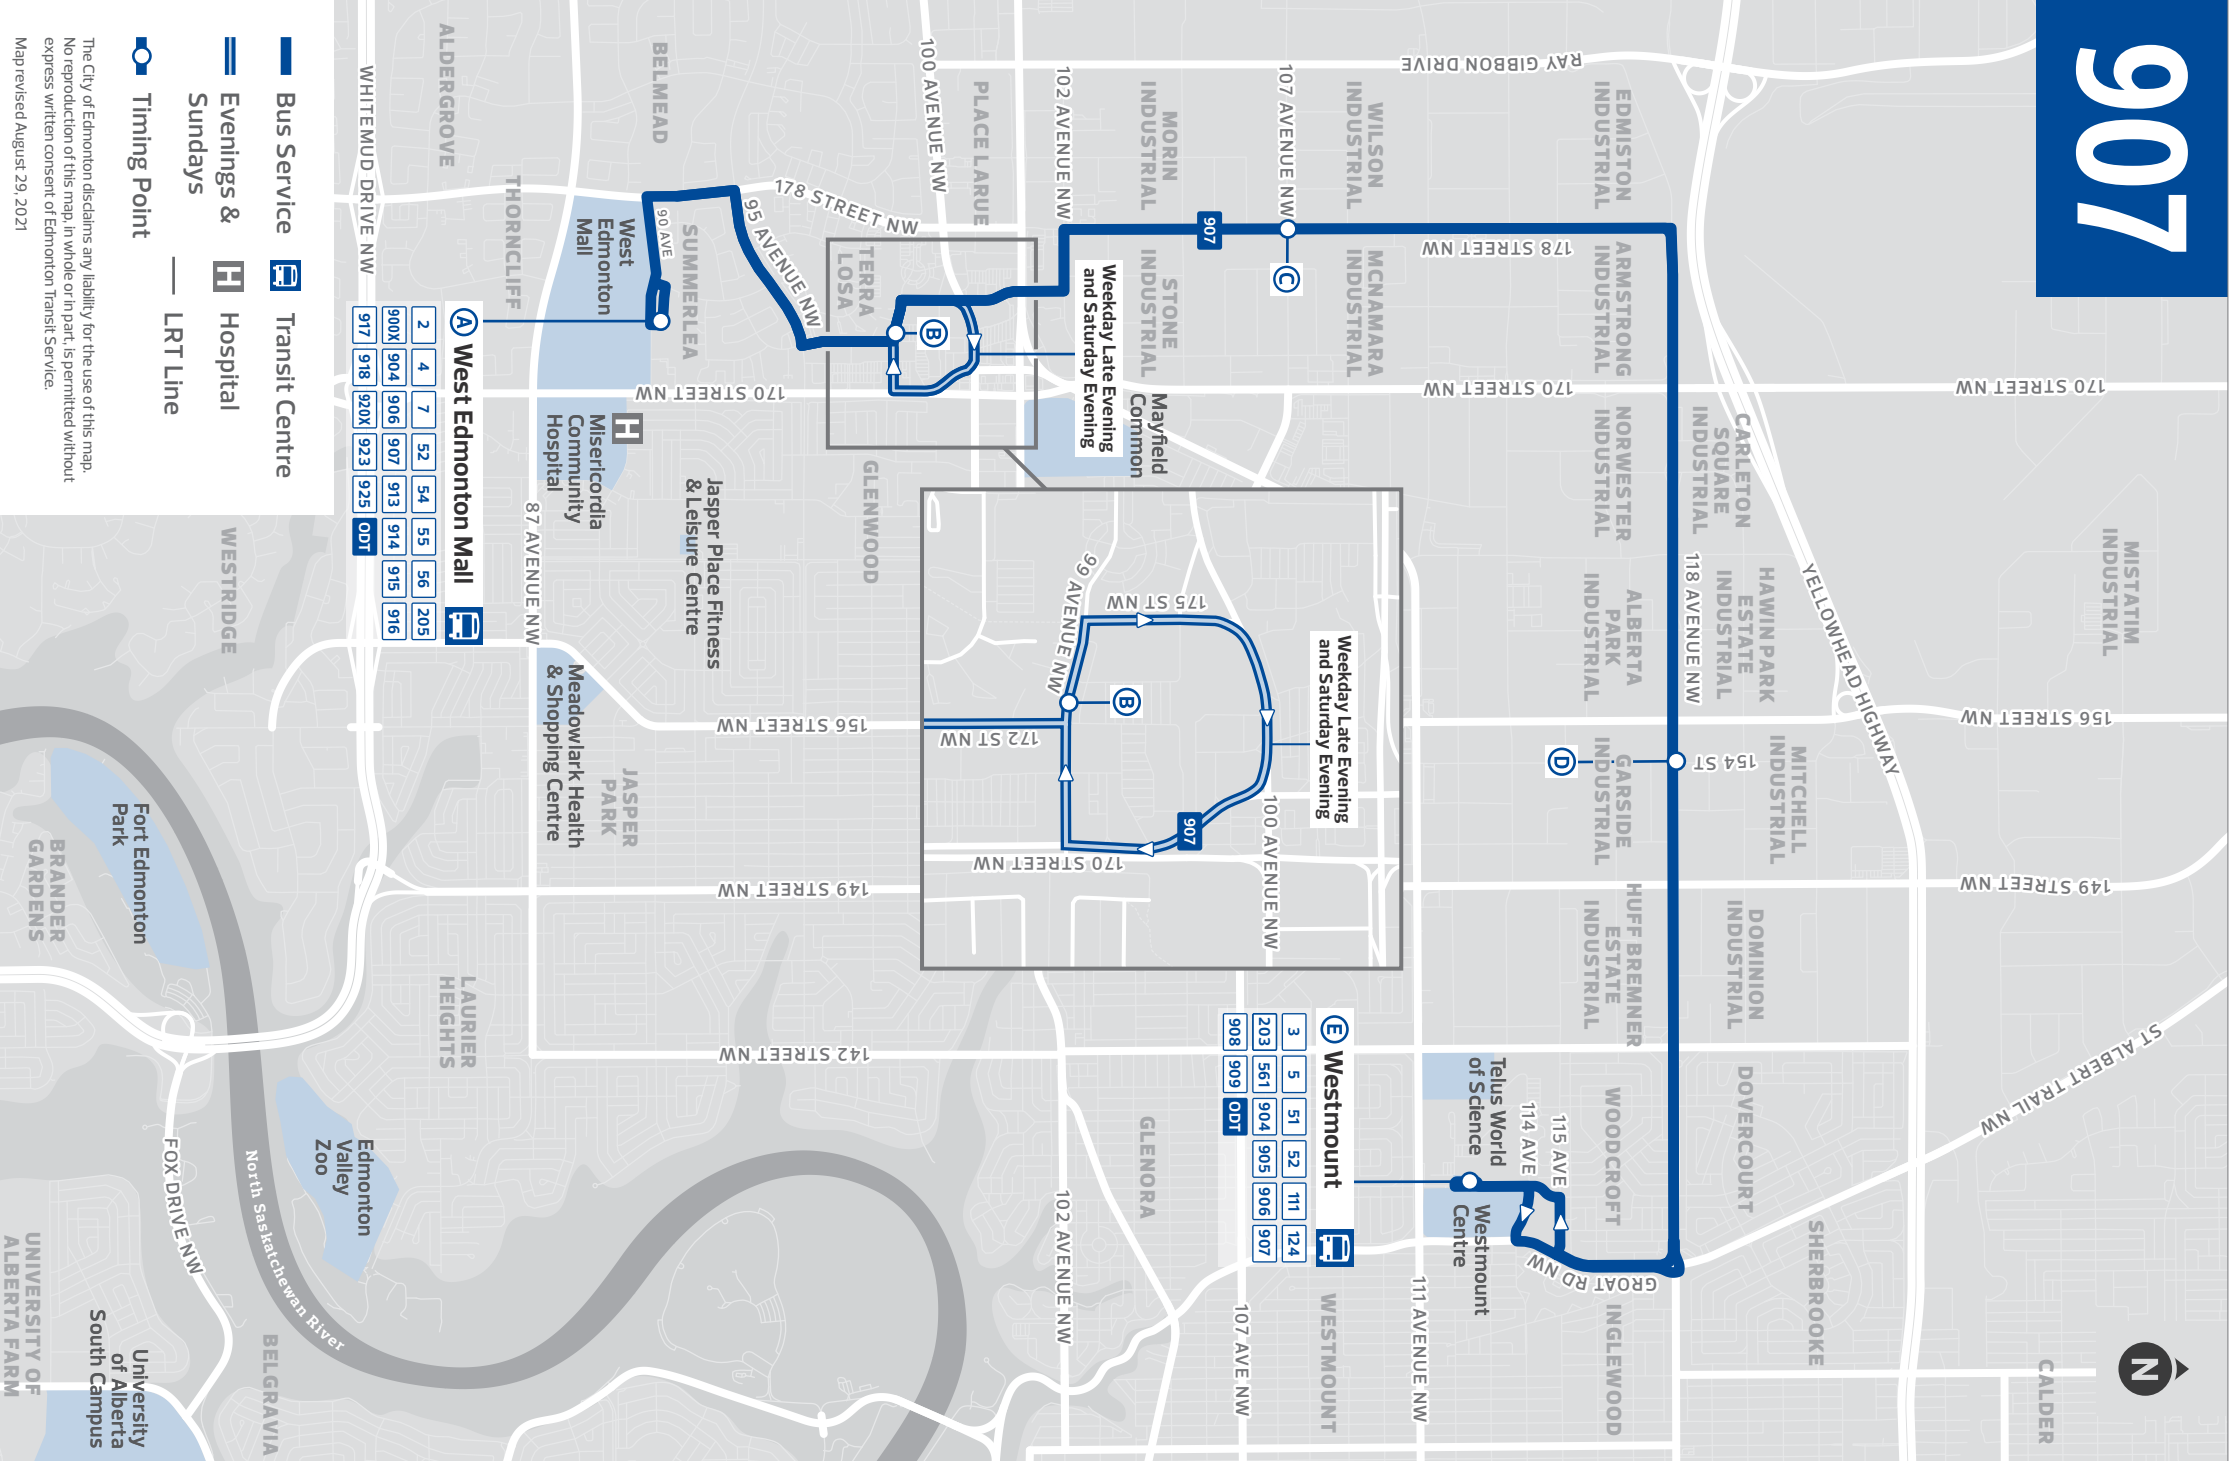

907

- Bus Service
- Evenings & Sundays
- Timing Point
- Transit Centre
- Hospital
- LRT Line

West Edm Mall		West Edm Mall		West Edm Mall	
2	4	7	52	54	55
900X	904	906	907	913	914
917	918	920X	923	925	ODT
West Edm Mall		West Edm Mall		West Edm Mall	
205	206	207	208	209	210

907

MONDAY TO FRIDAY

WEST EDM MALL TO WESTMOUNT					WESTMOUNT TO WEST EDM MALL				
West Edm Mall TC	178 St & 107 Ave	154 St & 118 Ave	Westmount TC	172 St & 99 Ave	Westmount TC	154 St & 118 Ave	178 St & 107 Ave	172 St & 99 Ave	West Edm Mall TC
A	C	D	E	B	E	D	C	B	A
5:21	5:32	5:42	5:52		5:26	5:34	5:41		5:54
5:51	6:02	6:12	6:22		5:56	6:04	6:11		6:24
6:10	6:21	6:31	6:41		6:26	6:34	6:41		6:56
6:24	6:36	6:46	6:56		6:42	6:50	6:57		7:12
6:35	6:48	6:58	7:08		6:57	7:05	7:12		7:27
6:50	7:03	7:13	7:23		7:12	7:20	7:27		7:42
7:05	7:18	7:28	7:38		7:27	7:35	7:42		7:57
7:20	7:33	7:43	7:53		7:42	7:50	7:57		8:12
7:35	7:48	7:58	8:08		7:57	8:05	8:12		8:27
7:50	8:03	8:13	8:23		8:12	8:20	8:27		8:42
8:05	8:18	8:28	8:38		8:27	8:35	8:42		8:57
8:20	8:33	8:43	8:53		8:42	8:50	8:57		9:10
8:50	9:03	9:13	9:23		8:57	9:05	9:12		9:25
9:22	9:33	9:43	9:53		9:26	9:34	9:41		9:54
9:52	10:03	10:13	10:23		9:56	10:04	10:11		10:24
10:22	10:33	10:43	10:53		10:26	10:34	10:41		10:54
10:52	11:03	11:13	11:23		10:56	11:04	11:11		11:24
11:22	11:33	11:43	11:53		11:26	11:34	11:41		11:54
11:52	12:03	12:13	12:23		11:56	12:04	12:11		12:24
12:22	12:33	12:43	12:53		12:26	12:34	12:41		12:54
12:52	1:03	1:13	1:23		12:56	1:04	1:11		1:24
1:22	1:33	1:43	1:53		1:26	1:34	1:41		1:54
1:52	2:03	2:13	2:23		1:56	2:04	2:11		2:24
2:22	2:33	2:43	2:53		2:26	2:34	2:41		2:54
2:53	3:05	3:16	3:27		2:56	3:04	3:11		3:27
3:07	3:20	3:31	3:42		3:16	3:24	3:31		3:47
3:22	3:35	3:46	3:57		3:31	3:39	3:46		4:02
3:37	3:50	4:01	4:12		3:46	3:54	4:01		4:17
3:52	4:05	4:16	4:27		4:01	4:09	4:16		4:32
4:07	4:20	4:31	4:42		4:16	4:24	4:31		4:47
4:22	4:35	4:46	4:57		4:31	4:39	4:46		5:02
4:37	4:50	5:01	5:12		4:46	4:54	5:01		5:17
4:52	5:05	5:16	5:27		5:01	5:09	5:16		5:32
5:07	5:20	5:31	5:42		5:16	5:24	5:31		5:47
5:22	5:35	5:46	5:57		5:31	5:39	5:46		6:02
5:51	6:04	6:15	6:26		6:00	6:08	6:15		6:31
6:22	6:35	6:46	6:56		6:30	6:37	6:44		6:58
6:52	7:05	7:16	7:26		7:00	7:07	7:14		7:28
7:22	7:35	7:46	7:56		7:30	7:37	7:44		7:58
7:52	8:05	8:16	8:26		8:00	8:07	8:14		8:28
8:22	8:35	8:46	8:56		8:30	8:37	8:44		8:58
8:52	9:05	9:16	9:26		9:00	9:07	9:14		9:28
9:22	9:35	9:46	9:56		9:30	9:37	9:44		9:58
9:50	10:03	10:14	10:24		10:00	10:07	10:14		10:28
			10:57				10:57		11:02

TIMING POINTS

TC = Transit Centre
Bold text indicates p.m. time
Subject to change without notice