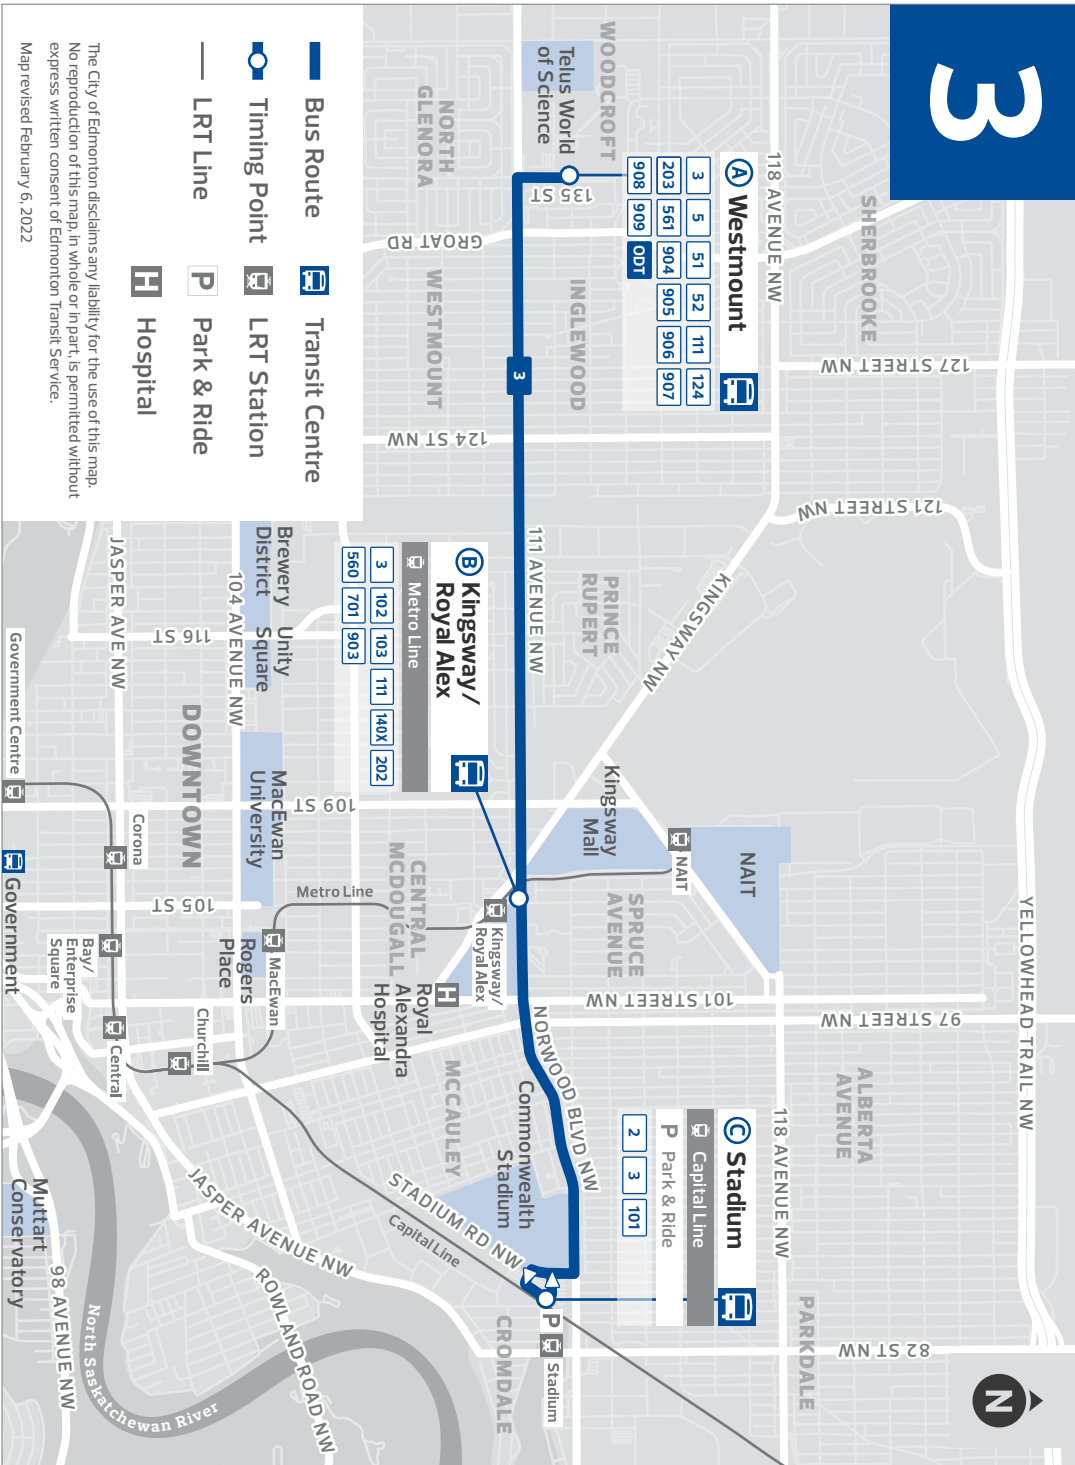

The City of Edmonton disclaims any liability for the use of this map. No reproduction of this map, in whole or in part, is permitted without express written consent of Edmonton Transit Service.

Map revised February 6, 2022

TIMING POINTS

3 SUNDAY			3 SUNDAY		
WESTMOUNT TO STADIUM			STADIUM TO WESTMOUNT		
Westmount TC	Kingsway/Royal Alex TC	Stadium TC	Stadium TC	Kingsway/Royal Alex TC	Westmount TC
A → B → C	A → B → C		C → B → A	C → B → A	
5:50	5:59	6:05	5:51	5:59	6:09
6:10	6:19	6:25	6:11	6:19	6:29
6:30	6:39	6:45	6:31	6:39	6:49
6:50	6:59	7:05	6:51	6:59	7:09
7:10	7:19	7:25	7:11	7:19	7:29
7:30	7:39	7:45	7:31	7:39	7:49
7:50	7:59	8:05	7:51	7:59	8:09
8:10	8:19	8:25	8:11	8:19	8:29
8:30	8:39	8:45	8:31	8:39	8:49
8:50	8:59	9:05	8:51	8:59	9:11
9:10	9:19	9:25	9:11	9:20	9:32
9:30	9:40	9:47	9:31	9:40	9:52
9:50	10:00	10:07	9:52	10:01	10:13
10:05	10:15	10:22	10:12	10:21	10:33
10:20	10:30	10:37	10:27	10:36	10:48
10:35	10:45	10:52	10:42	10:51	11:03
- EVERY 15 MINUTES UNTIL -			- EVERY 15 MINUTES UNTIL -		
3:50	4:00	4:07	3:42	3:51	4:03
4:05	4:15	4:22	3:57	4:06	4:18
4:20	4:30	4:37	4:12	4:21	4:33
4:35	4:45	4:52	4:27	4:36	4:48
4:50	5:00	5:07	4:42	4:51	5:03
5:05	5:15	5:22	4:57	5:05	5:16
5:20	5:30	5:37			