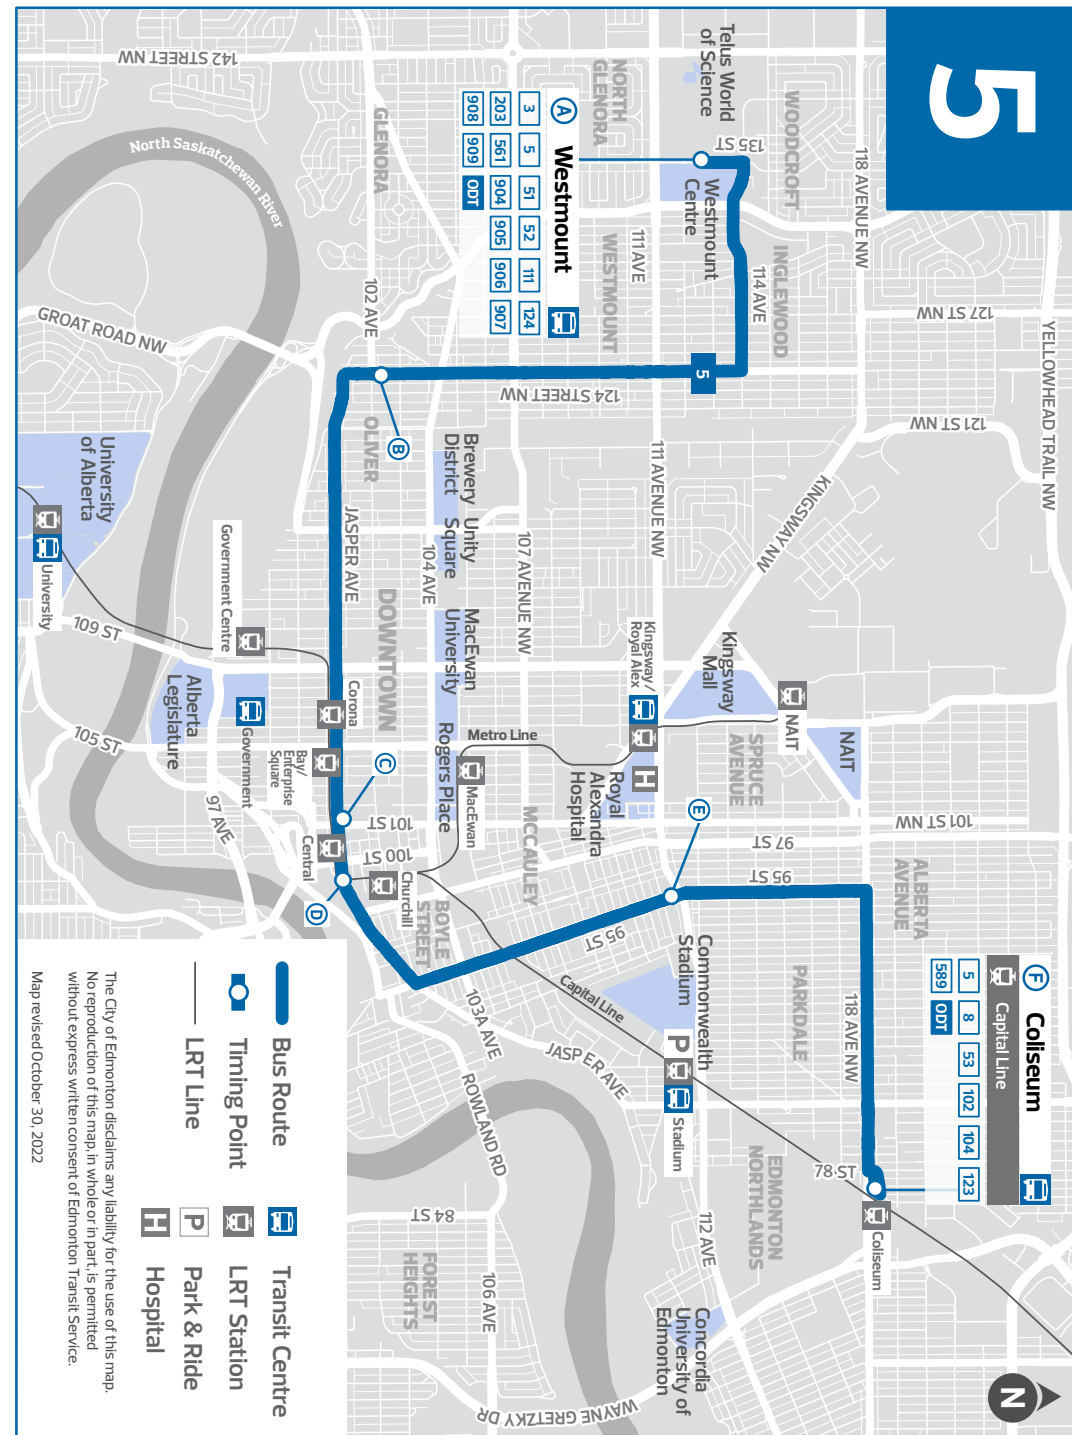

5 SUNDAY				
COLISEUM TO WESTMOUNT				
Coliseum TC	95 St & 111 Ave	101 St & Jasper Ave	124 St & 102 Ave	Westmount TC
F	E	C	B	A
5:02	5:11	5:23	5:34	5:45
5:17	5:26	5:38	5:49	6:00
5:32	5:41	5:53	6:04	6:15
5:47	5:56	6:08	6:19	6:30
6:02	6:11	6:23	6:34	6:45
6:17	6:26	6:38	6:49	7:00
6:32	6:41	6:53	7:04	7:15
6:47	6:56	7:08	7:19	7:30
7:02	7:11	7:23	7:34	7:45
7:18	7:27	7:39	7:50	8:01
7:39	7:48	8:00	8:11	8:22
7:59	8:08	8:20	8:31	8:42
8:19	8:28	8:40	8:51	9:02
8:39	8:48	9:00	9:11	9:22
8:59	9:08	9:20	9:31	9:42
9:19	9:28	9:40	9:51	10:02
9:39	9:48	10:00	10:11	10:22
9:59	10:08	10:20	10:31	10:42
10:25	10:34	10:46	10:57	11:08
10:45	10:54	11:06	11:17	11:28
11:05	11:14	11:26	11:37	11:48
11:25	11:34	11:46	11:57	12:08
11:49	11:58	12:10	12:21	12:32
12:09	12:18	12:30	12:41	12:52
12:29	12:38	12:50	1:01	1:12

ETS Real-Time
Track your bus anywhere, anytime from your phone or computer using **Google Maps** or **Transit app**.

ETS Text & Ride
Text the bus stop number to 31100 or bus stop # [space] bus route # to receive your bus schedule by text message.

ETS BusLink
Call 780-496-1600 for information about when the next bus or LRT is scheduled to arrive.

Customer Service 311
For assistance with transit-related questions, call 311 to speak with an agent (7a.m. to 7p.m., seven days/week. Closed on statutory holidays) or submit a request for assistance at edmonton.ca/311. If calling from outside Edmonton, dial 780-442-5311.

Transit Watch 780-442-4900
Report safety concerns like harassment, disorder or suspicious behaviour to uniformed ETS staff. You can also call or text Transit Watch at 780-442-4900. An ETS staff member will respond. They may also dispatch additional security staff, if needed. In an emergency, call 9-1-1.

TTY Service
Call 780-944-5555 if you have decreased hearing and/or speech abilities.

On Demand Transit
On Demand Transit connects select attractions, neighbourhoods, and seniors' residences to Edmonton's regular bus and LRT service. During the two-year pilot period, there is no fare payment collected when you board On Demand Transit shuttles. Instead, you pay your regular fare when you transfer to a regular bus or LRT.

1. To book your ride:
2. + Download the Edmonton On Demand Transit app
   - + Visit edmonton.ca/OnDemandTransit
   - + Call 780-496-2400

For more information, visit edmonton.ca/OnDemandTransit

INFORMATION

5

WESTMOUNT DOWNTOWN COLISEUM

Edmonton Transit Service