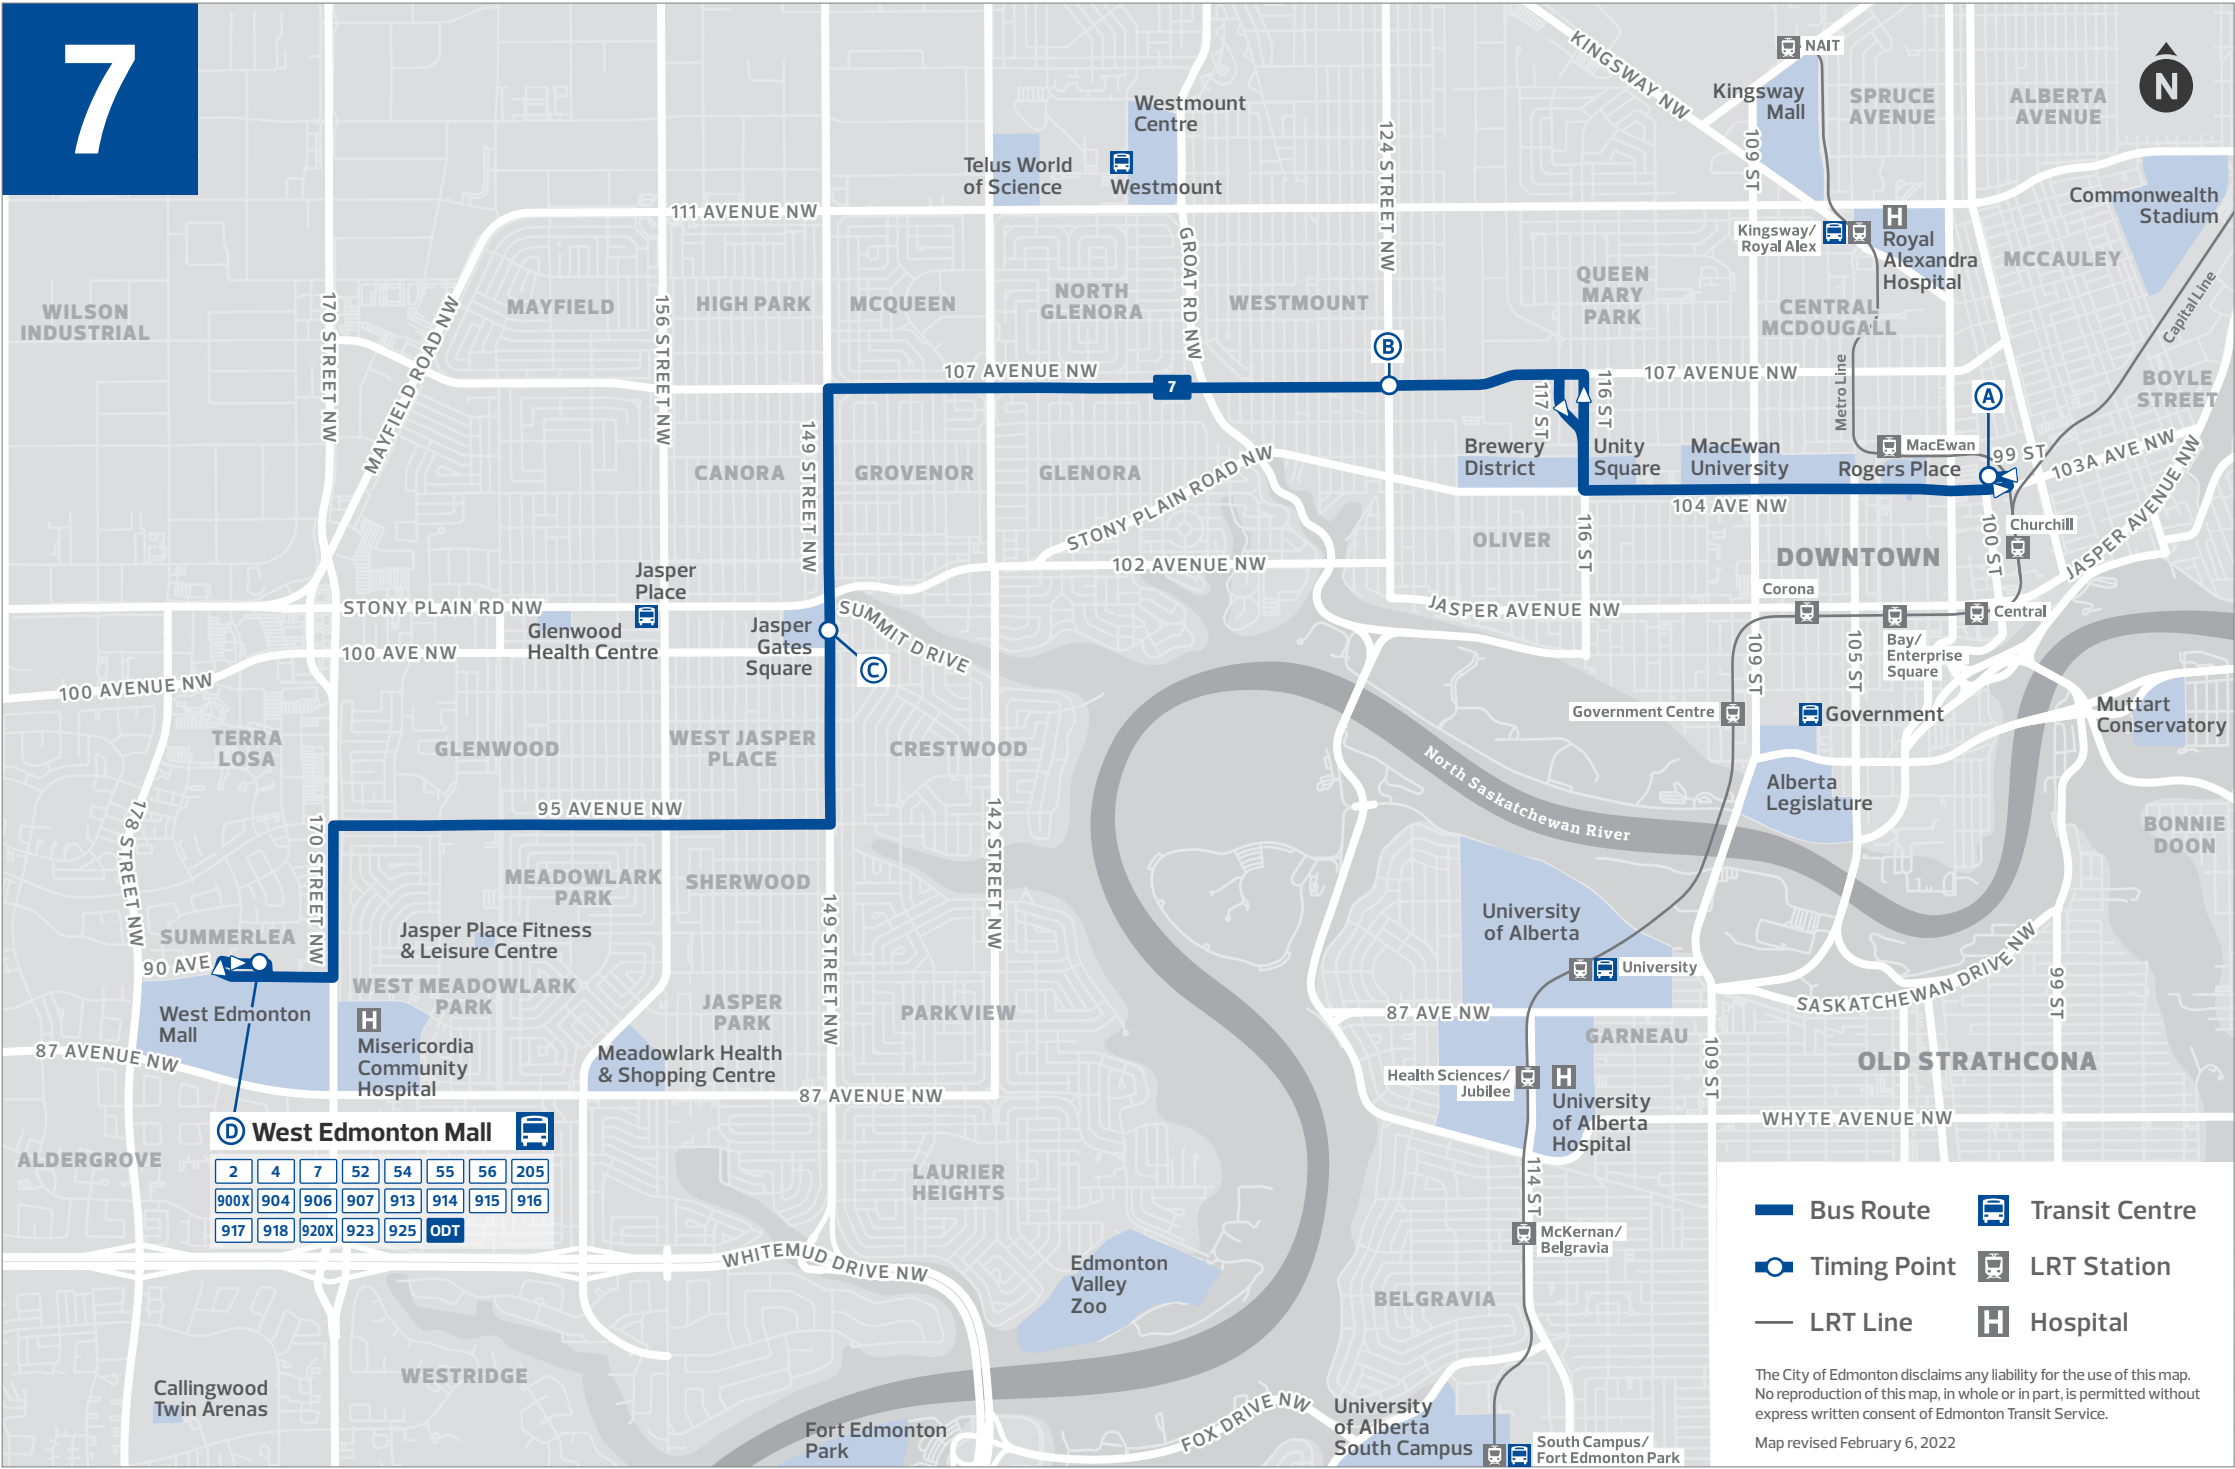

CONTINUED ON NEXT PANEL

DOWNTOWN TO WEST EDMONTON MALL

100 St & 104 Ave	124 St & 107 Ave	149 St & Stony Plain Rd	WestEdm Mall TC
(A)	(B)	(C)	(D)
5:54	6:04	6:11	6:21
6:09	6:19	6:26	6:36
6:24	6:34	6:41	6:51
6:39	6:49	6:56	7:06
7:01	7:11	7:18	7:28
7:21	7:31	7:38	7:48
7:41	7:51	7:58	8:08
8:01	8:11	8:18	8:28
8:21	8:31	8:38	8:48
8:41	8:51	8:58	9:08
9:01	9:11	9:18	9:28
9:21	9:31	9:38	9:48
9:41	9:51	9:58	10:08
10:01	10:11	10:18	10:28
10:21	10:31	10:38	10:48
10:41	10:51	10:58	11:08
11:01	11:11	11:18	11:28
11:21	11:31	11:38	11:48
11:41	11:51	11:58	12:08
12:01	12:11	12:18	12:28
12:21	12:31	12:38	12:48

TIMING POINTS

TC = Transit Centre

Subject to change without notice

Bold text indicates p.m. time

7

ETS Real-Time

Track your bus anywhere, anytime from your phone or computer using [Google Maps](#) or [Transit app](#).

ETS Text & Ride

Text the bus stop number to 31100 or bus stop # [space] bus route # to receive your bus schedule by text message.

ETS BusLink

Call 780-496-1600 for information about when the next bus or LRT is scheduled to arrive.

Customer Service 311

For assistance with transit-related questions, call 311 to speak with an agent (7a.m. to 7p.m., seven days/week. Closed on statutory holidays) or submit a request for assistance at edmonton.ca/311. If calling from outside Edmonton, dial 780-442-5311.

Transit Watch 780-442-4900

Report safety concerns like harassment, disorder or suspicious behaviour to uniformed ETS staff. You can also call or text Transit Watch at 780-442-4900. An ETS staff member will respond. They may also dispatch additional security staff, if needed. In an emergency, call 9-1-1.

TTY Service

Call 780-944-5555 if you have decreased hearing and/or speech abilities.

On Demand Transit

On Demand Transit connects select attractions, neighbourhoods, and seniors' residences to Edmonton's regular bus and LRT service. During the two-year pilot period, there is no fare payment collected when you board On Demand Transit shuttles. Instead, you pay your regular fare when you transfer to a regular bus or LRT.

To book your ride:

- + Download the Edmonton On Demand Transit app
- + Visit edmonton.ca/OnDemandTransit
- + Call 780-496-2400

For more information, visit edmonton.ca/OnDemandTransit

INFORMATION

7

DOWNTOWN
MACEWAN
WEST
EDMONTON MALL

Edmonton
Transit
Service