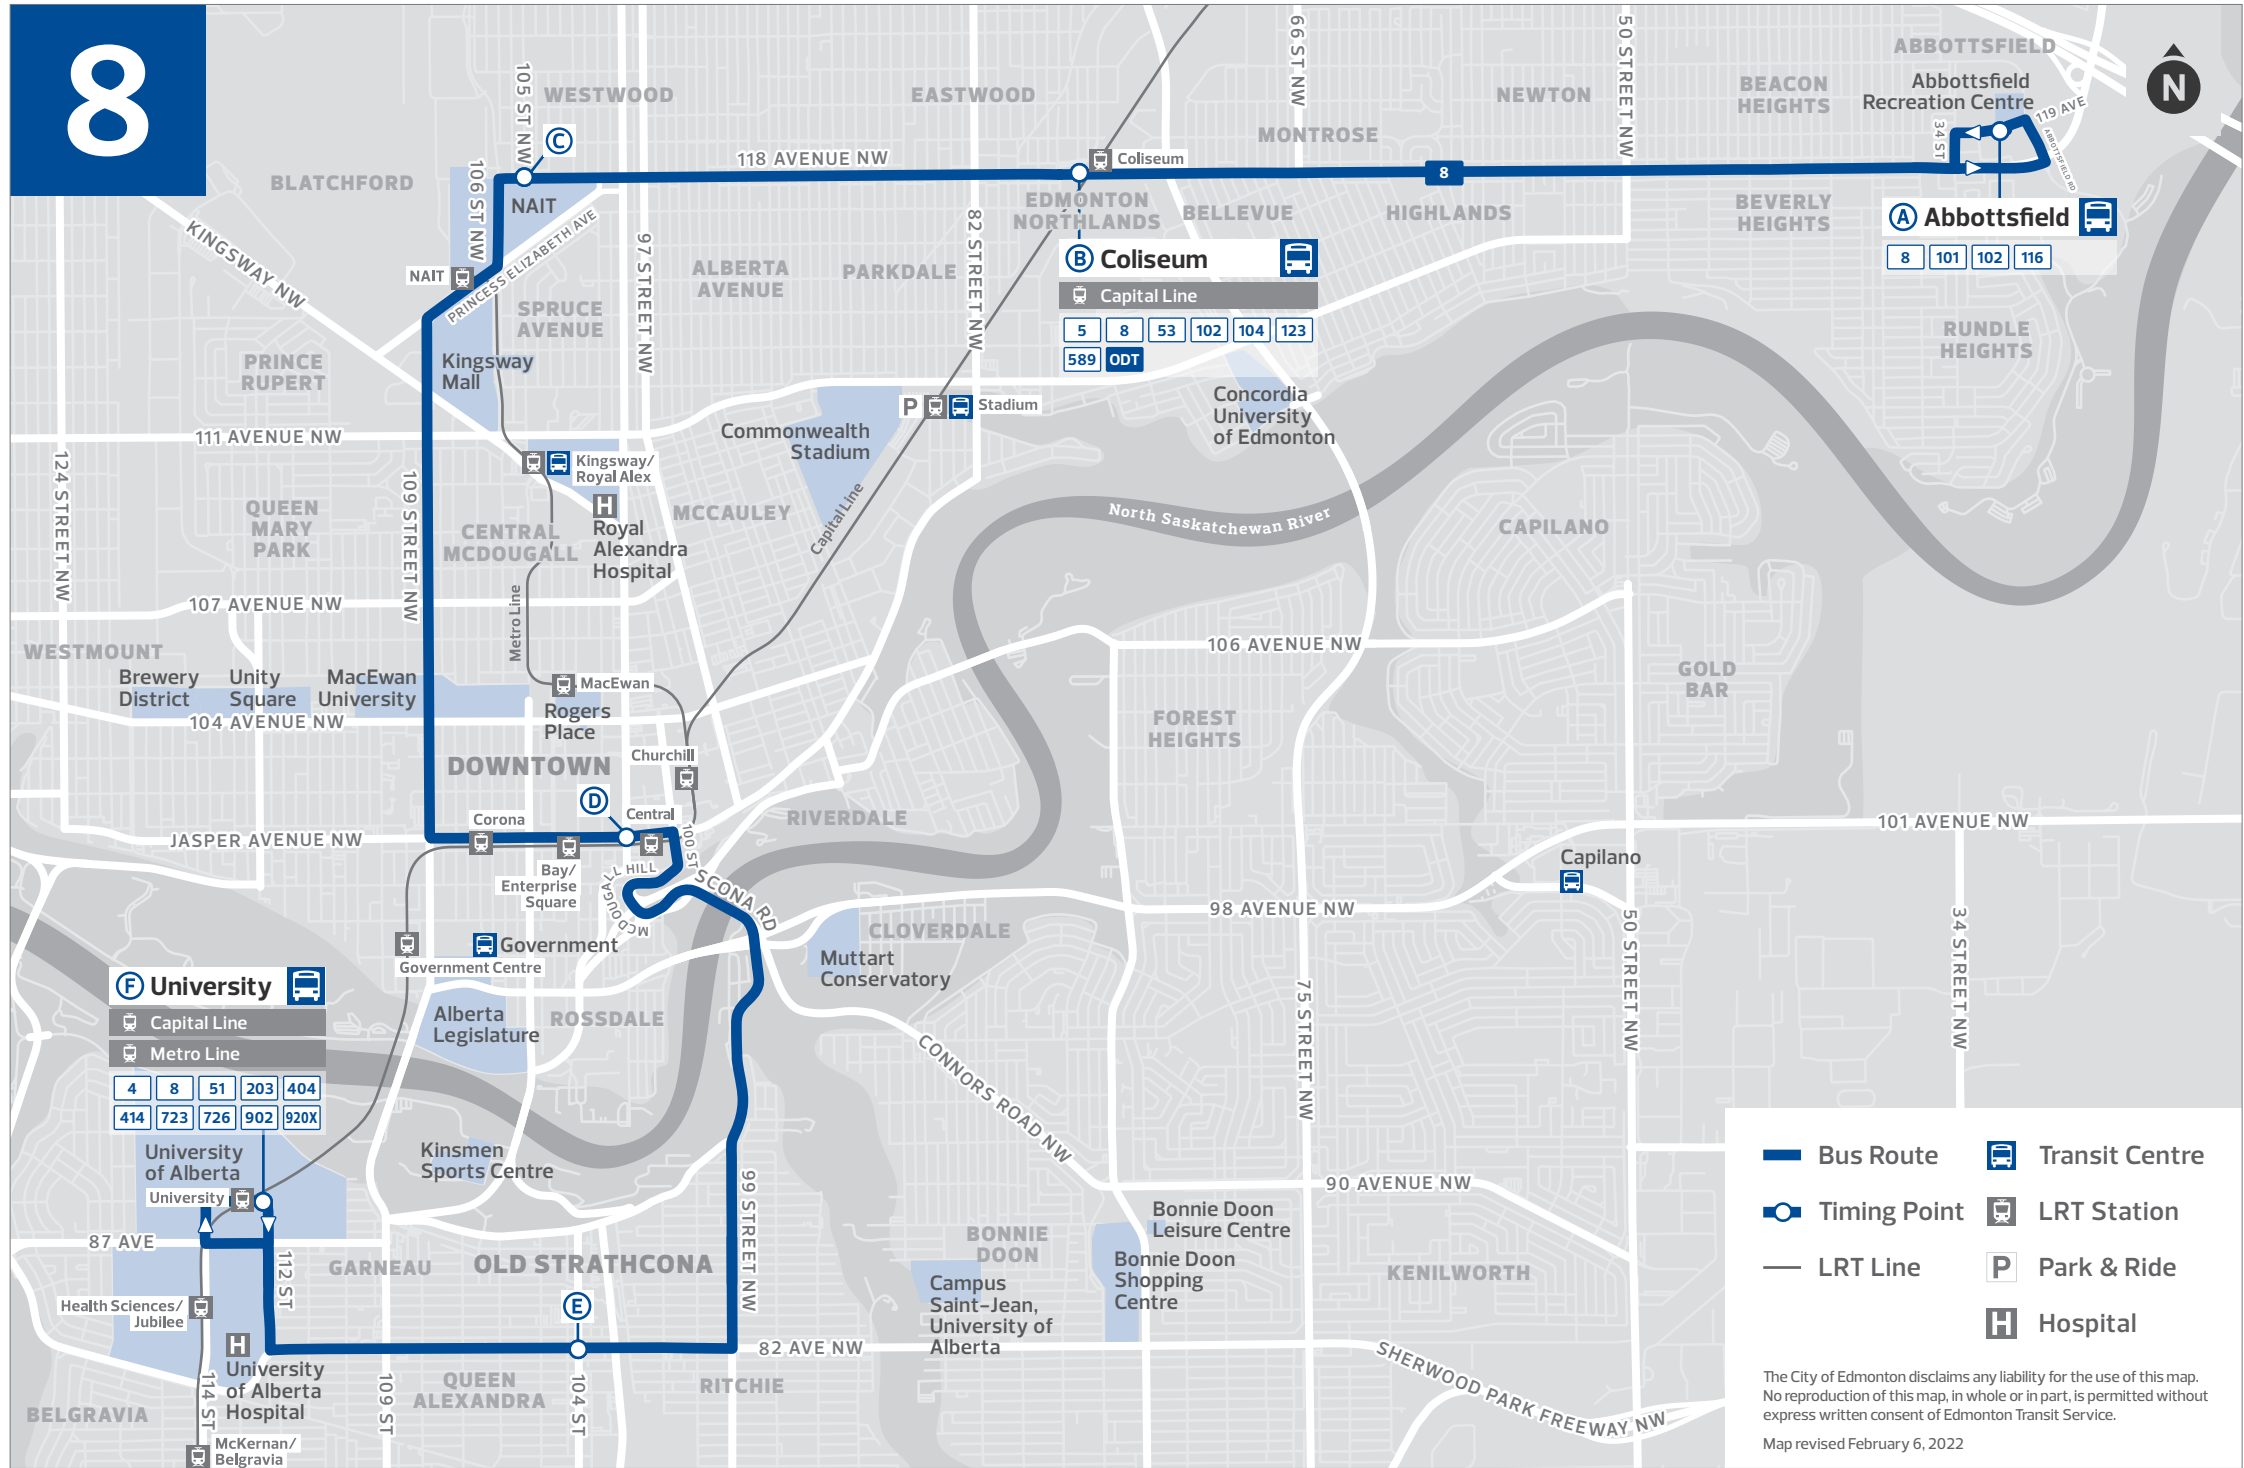

TIMING POINTS

Subject to change without notice

8 MONDAY TO FRIDAY						
ABBOTSFIELD TO UNIVERSITY						
Abbotsfield TC	Coliseum TC	105 St & 118 Ave	101 St & Jasper Ave	104 St & 82 Ave	University TC	
A	B	C	D	E	F	
4:36	4:49	4:56	5:10	5:19	5:27	
4:51	5:04	5:11	5:25	5:34	5:42	
5:06	5:19	5:26	5:40	5:49	5:57	
5:21	5:34	5:41	5:55	6:04	6:12	
5:36	5:49	5:56	6:10	6:19	6:27	
5:51	6:04	6:11	6:25	6:35	6:46	
6:06	6:19	6:26	6:42	6:53	7:04	
6:21	6:34	6:42	6:59	7:10	7:21	
6:36	6:50	6:58	7:15	7:26	7:37	
6:51	7:05	7:13	7:30	7:41	7:52	
7:03	7:17	7:25	7:42	7:53	8:04	
7:15	7:29	7:37	7:54	8:05	8:16	
7:27	7:41	7:49	8:06	8:17	8:28	
7:39	7:53	8:01	8:18	8:29	8:40	
7:51	8:05	8:13	8:30	8:41	8:52	
8:03	8:17	8:25	8:42	8:53	9:04	
8:15	8:29	8:37	8:54	9:05	9:16	
8:27	8:41	8:49	9:07	9:19	9:30	
8:39	8:53	9:01	9:20	9:32	9:43	
8:51	9:05	9:14	9:33	9:45	9:56	
9:03	9:17	9:26	9:45	9:57	10:08	
9:15	9:29	9:38	9:57	10:09	10:20	
9:27	9:41	9:50	10:09	10:21	10:32	
9:39	9:53	10:02	10:21	10:33	10:44	
9:51	10:05	10:14	10:33	10:45	10:56	
10:03	10:17	10:26	10:45	10:57	11:08	
10:15	10:29	10:38	10:57	11:09	11:20	
10:27	10:41	10:50	11:09	11:21	11:32	
10:39	10:53	11:02	11:21	11:33	11:44	
10:51	11:05	11:14	11:33	11:45	11:56	
11:03	11:17	11:26	11:45	11:57	12:08	
11:15	11:29	11:38	11:57	12:09	12:20	
11:27	11:41	11:50	12:09	12:21	12:32	
11:39	11:53	12:02	12:21	12:33	12:44	
11:51	12:05	12:14	12:33	12:45	12:56	
12:03	12:17	12:26	12:45	12:57	1:08	
12:15	12:29	12:38	12:57	1:09	1:20	
12:27	12:41	12:50	1:09	1:21	1:32	
12:39	12:53	1:02	1:21	1:33	1:44	
12:51	1:05	1:14	1:33	1:45	1:56	
1:03	1:17	1:26	1:45	1:57	2:08	
1:15	1:29	1:38	1:57	2:09	2:20	

- Bus Route
- Transit Centre
- Timing Point
- LRT Station
- LRT Line
- Park & Ride
- Hospital

The City of Edmonton disclaims any liability for the use of this map. No reproduction of this map, in whole or in part, is permitted without express written consent of Edmonton Transit Service. Map revised February 6, 2022.