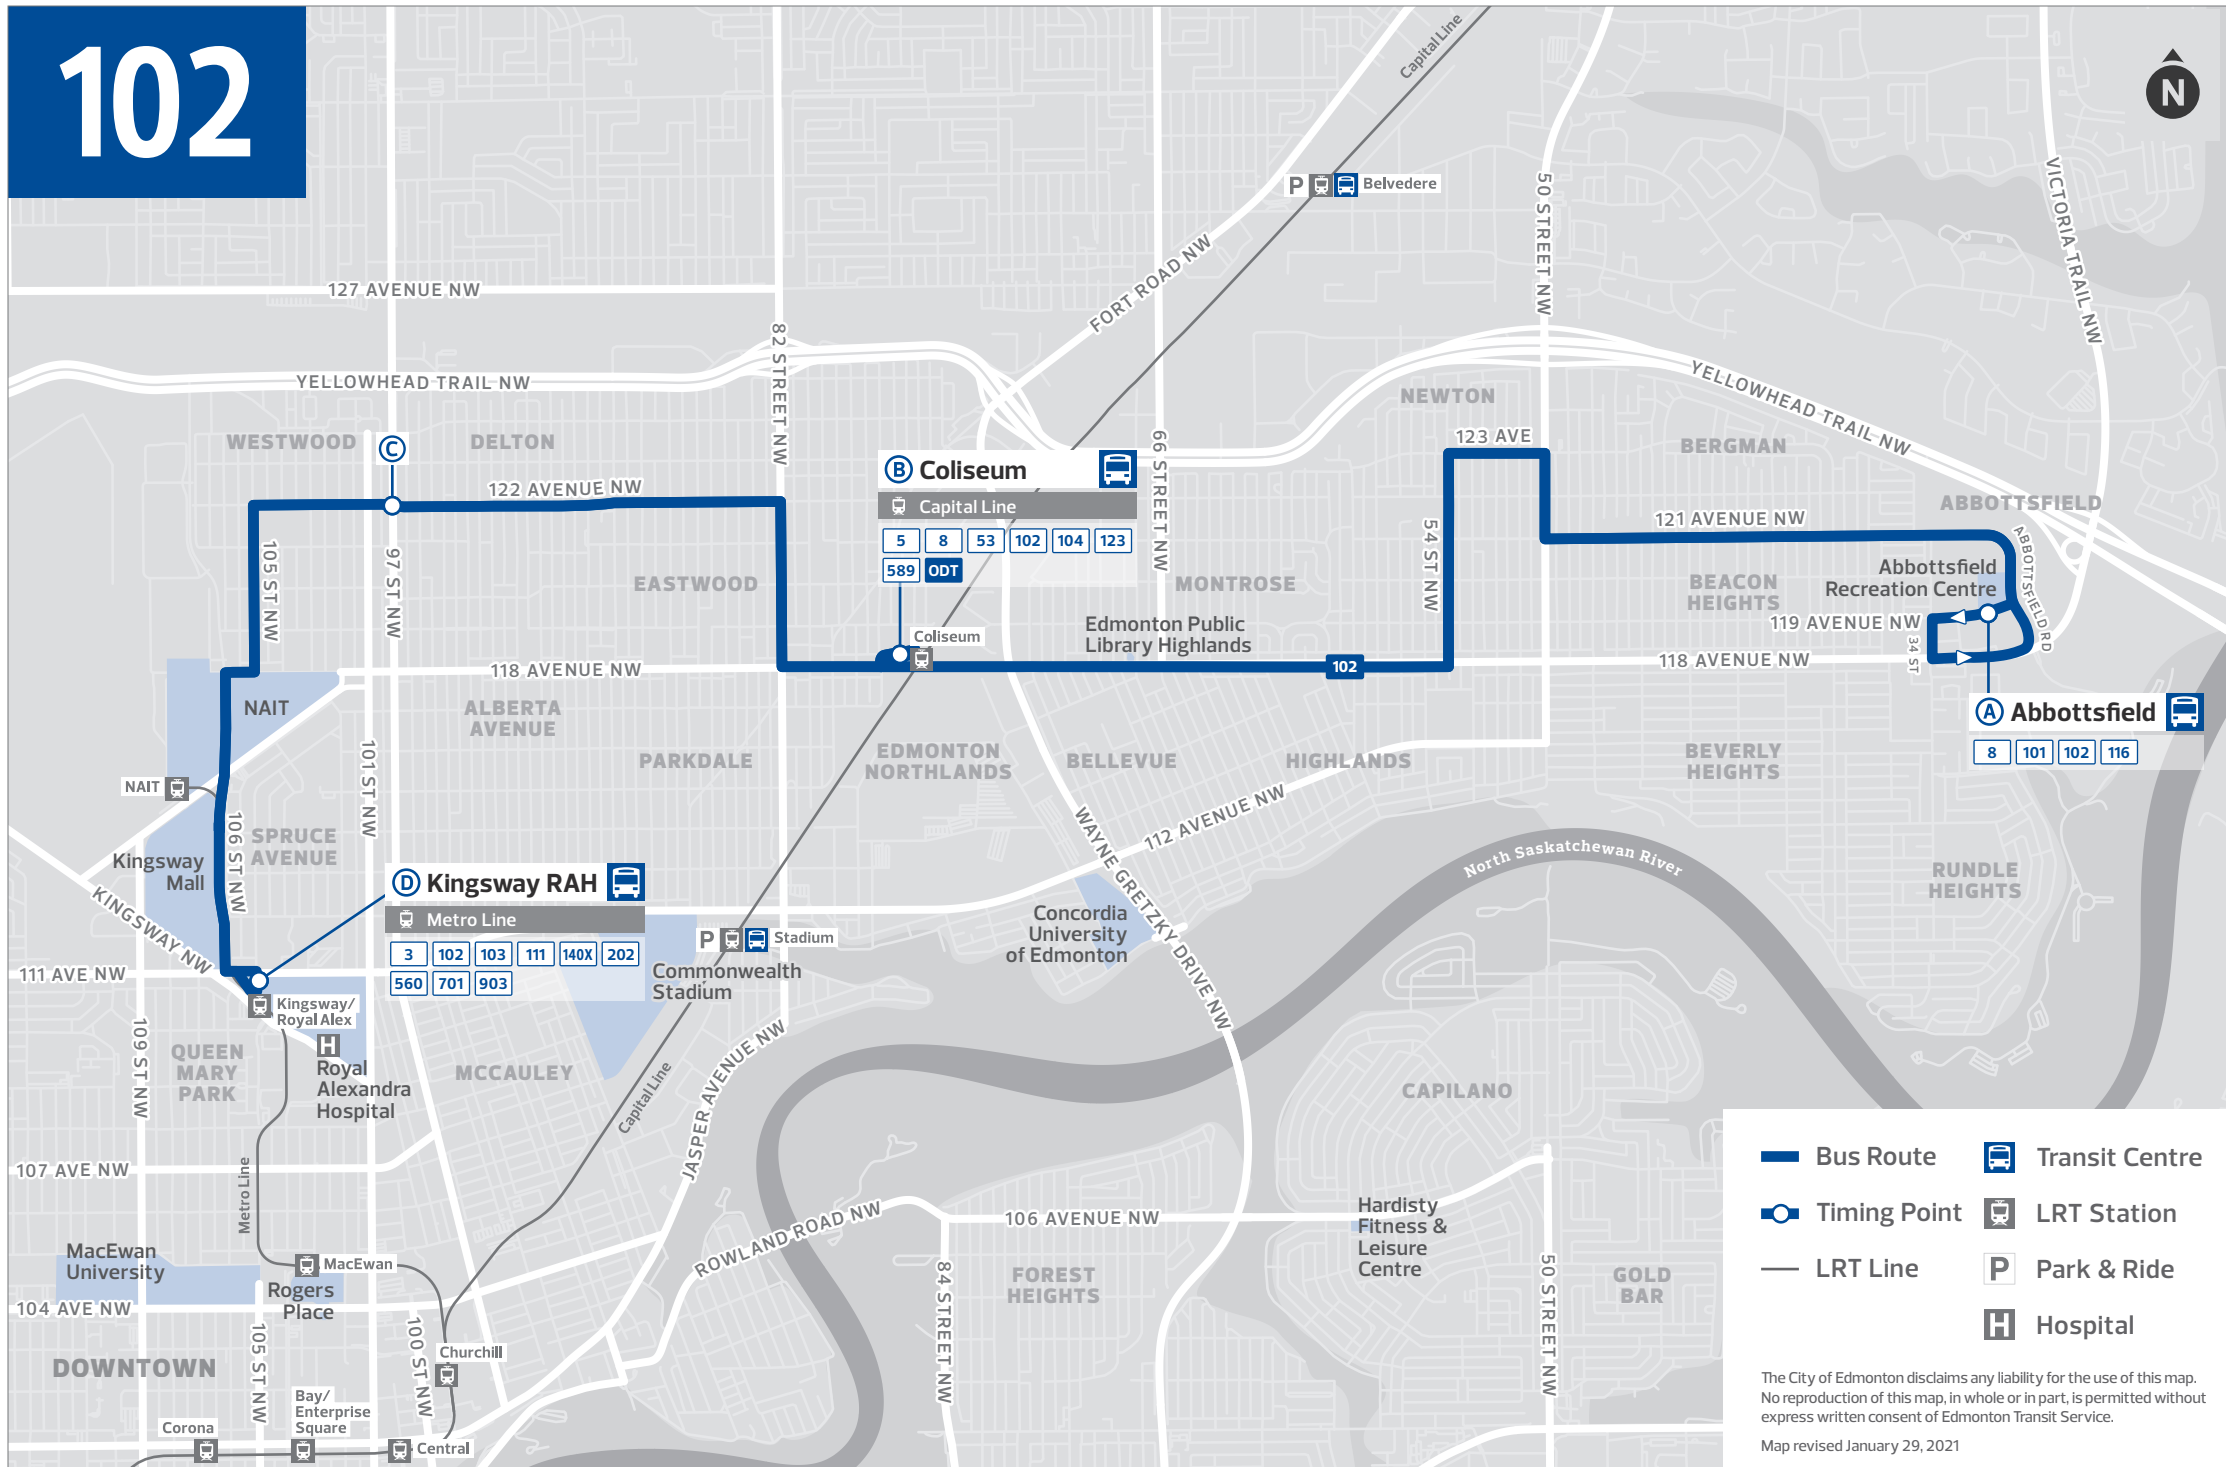

102

- Bus Route
- Timing Point
- LRT Line
- Transit Centre
- LRT Station
- Park & Ride
- Hospital

The City of Edmonton disclaims any liability for the use of this map. No reproduction of this map, in whole or in part, is permitted without express written consent of Edmonton Transit Service.
Map revised January 29, 2021

ETS Real-Time

Track your bus anywhere, anytime from your phone or computer using **Google Maps** or **Transit app**.

ETS Text & Ride

Text the bus stop number to 31100 or bus stop # [space] bus route # to receive your bus schedule by text message.

Example

For the schedule below, to arrive at 102 St & MacDonald Drive for 7:56 a.m., you will need to board the bus at Capilano Transit Centre no later than 7:35 a.m.

- 1 ROUTE NUMBER
- 2 DAY OF THE WEEK
- 3 LOCATION / TIMING POINTS
- 4 MAP MARKERS

For more information visit edmonton.ca/transit.

SCHEDULE GUIDE