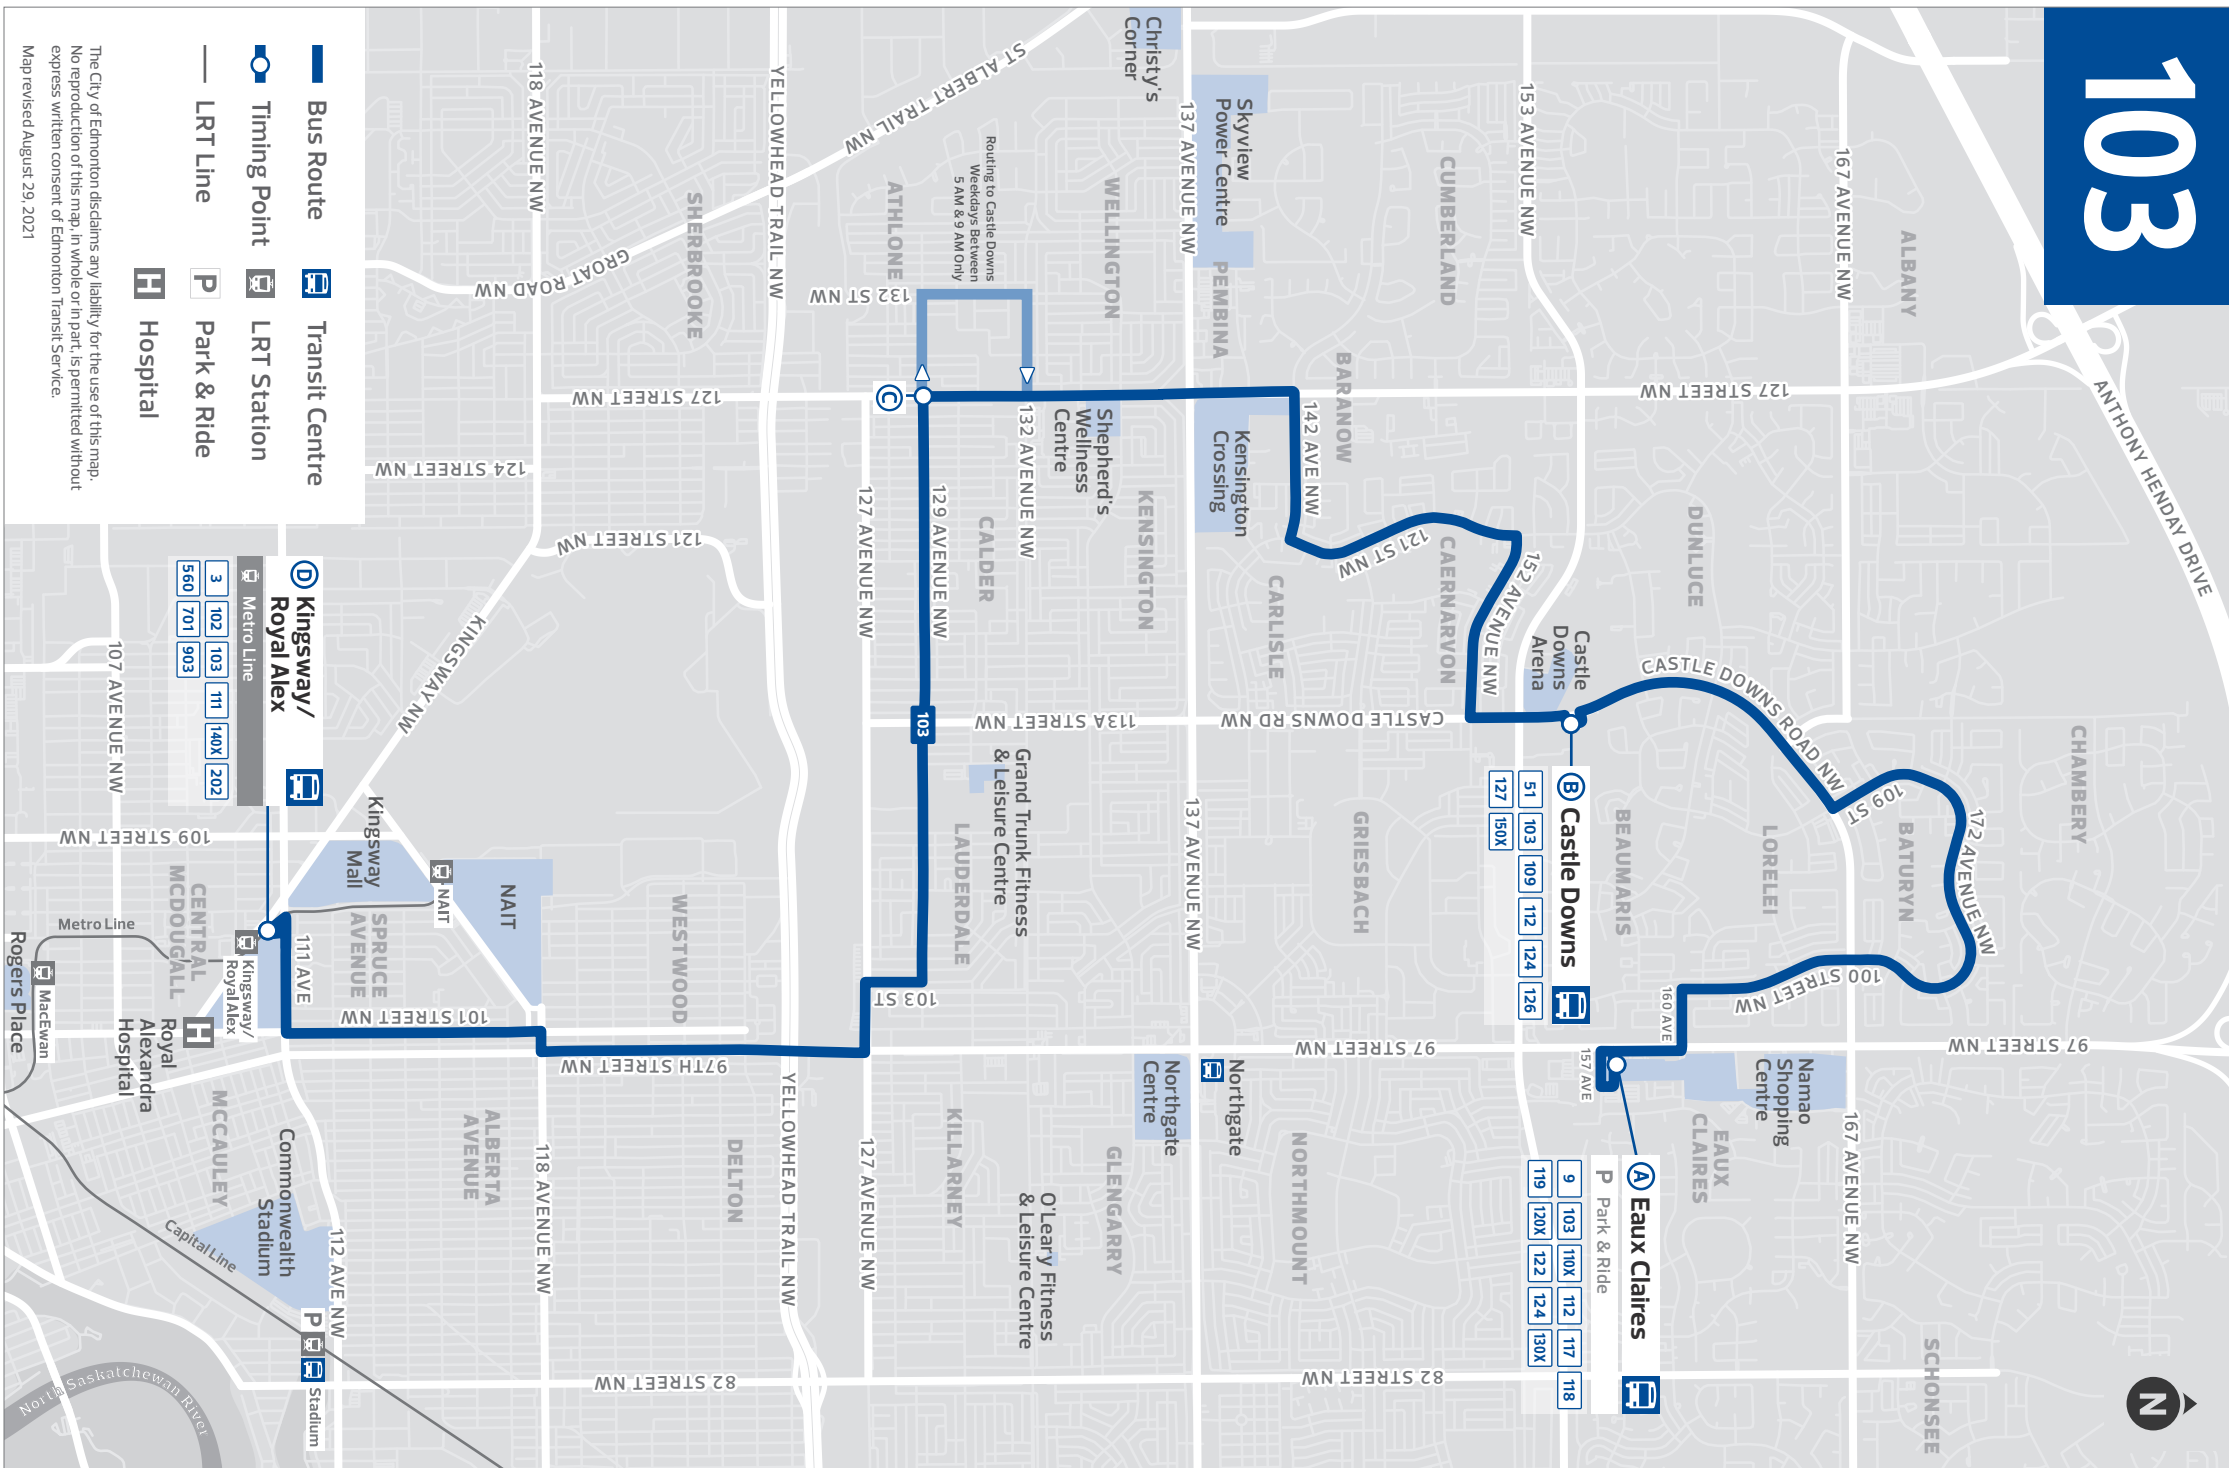

ETS BusLink

Call 780-496-1600 for information about when the next bus or LRT is scheduled to arrive.

Customer Service 311

For assistance with transit-related questions, call 311 to speak with an agent (7a.m. to 7p.m., seven days/week. Closed on statutory holidays) or submit a request for assistance at edmonton.ca/311. If calling from outside Edmonton, dial 780-442-5311.

Transit Watch 780-442-4900

Report safety concerns like harassment, disorder or suspicious behaviour to uniformed ETS staff. You can also call or text Transit Watch at 780-442-4900. An ETS staff member will respond. They may also dispatch additional security staff, if needed. In an emergency, call 9-1-1.

TTY Service

Call 780-944-5555 if you have decreased hearing and/or speech abilities.

On Demand Transit

On Demand Transit connects select attractions, neighbourhoods, and seniors' residences to Edmonton's regular bus and LRT service. During the two-year pilot period, there is no fare payment collected when you board On Demand Transit shuttles. Instead, you pay your regular fare when you transfer to a regular bus or LRT.

To book your ride:

- + Download the Edmonton On Demand Transit app
- + Visit edmonton.ca/OnDemandTransit
- + Call 780-496-2400

For more information, visit edmonton.ca/OnDemandTransit

Edmonton
Transit
Service

The City of Edmonton disclaims any liability for the use of this map. No reproduction of this map, in whole or in part, is permitted without express written consent of Edmonton Transit Service. Map revised August 29, 2021