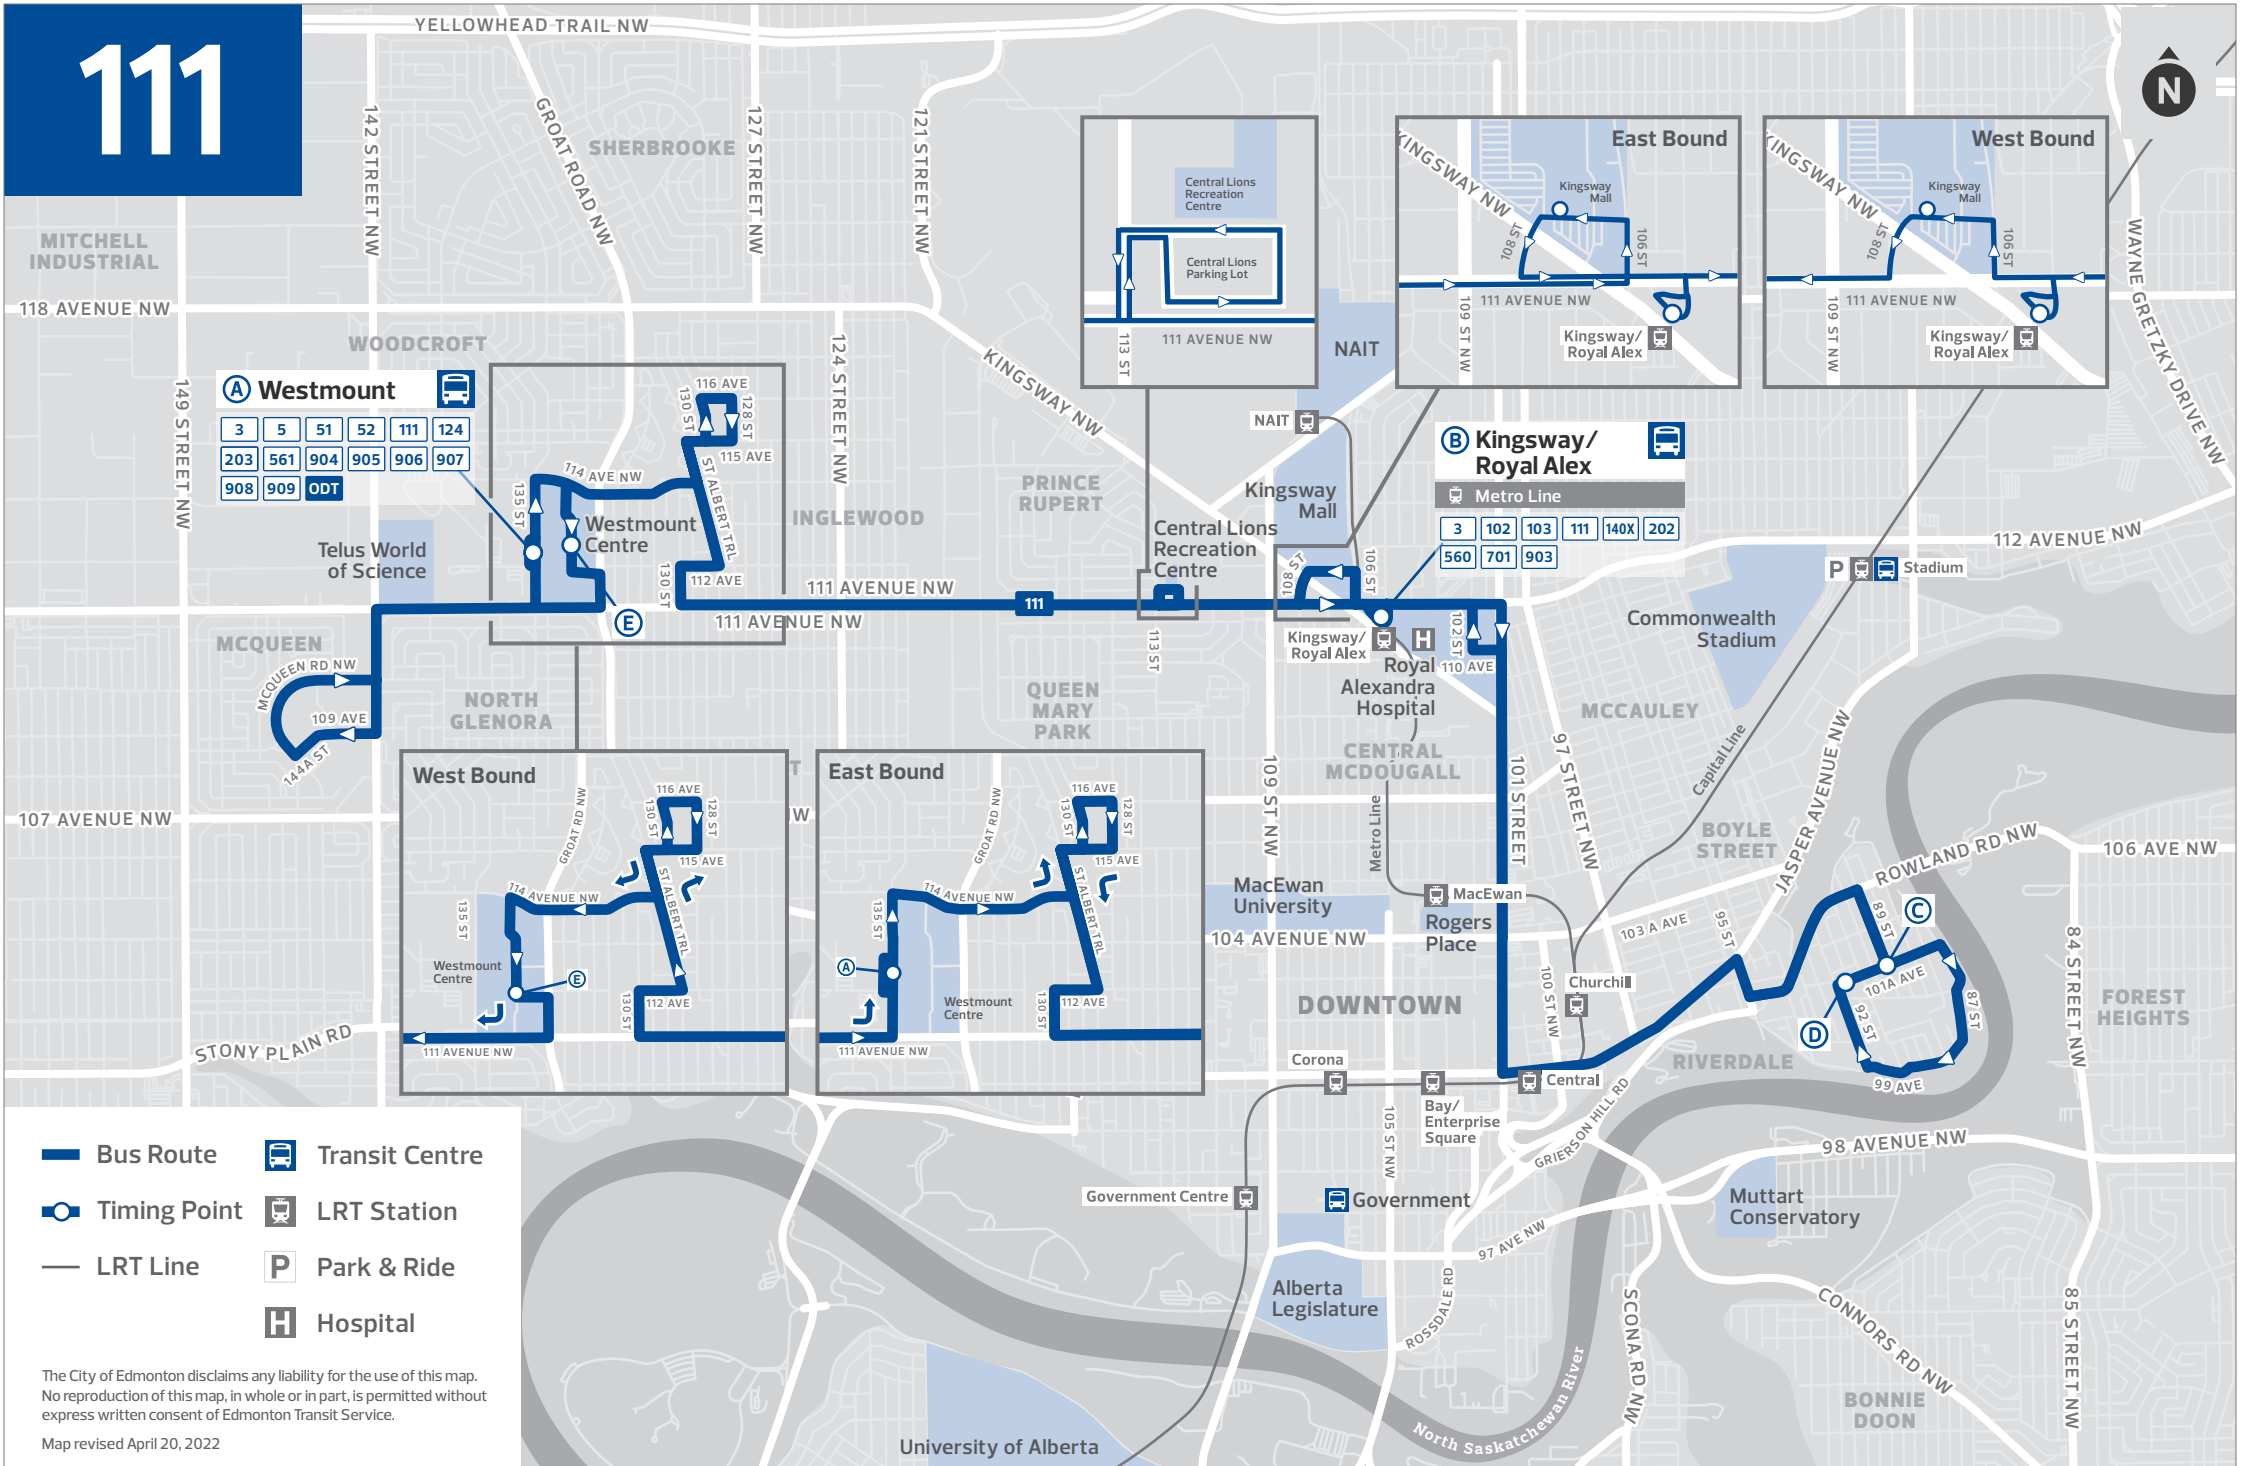

1 SUNDAY

CAPILANO TO DOWNTOWN

Capilano TC	79 St & 106 Ave	102 St & MacDonald Dr
A	B	C
5:35	5:43	5:56
5:55	6:03	6:16
6:15	6:23	6:36
6:35	6:43	6:56
6:55	7:03	7:16
7:15	7:23	7:36
7:35	7:43	7:56
7:55	8:03	8:16
8:15	8:23	8:36
8:35	8:43	8:56
8:55	9:03	9:17
9:15	9:25	9:39
9:35	9:44	9:58
9:55	10:05	10:19
10:15	10:24	10:38
10:35	10:45	10:59
10:50	10:59	11:13
11:05	11:15	11:29
11:20	11:30	11:43

CAPILANO TO DOWNTOWN

Capilano TC	79 St & 106 Ave	102 St & MacDonald Dr
A	B	C
5:20	5:28	5:41
5:35	5:43	5:55
5:50	5:58	6:11
6:05	6:13	6:25
6:20	6:28	6:41
6:35	6:43	6:55
6:50	6:58	7:11
7:05	7:13	7:25
7:25	7:33	7:45
7:45	7:53	8:05
8:05	8:13	8:25
8:25	8:33	8:45
8:45	8:53	9:05
9:05	9:13	9:25
9:25	9:33	9:45
9:45	9:53	10:05
10:05	10:13	10:25
10:25	10:33	10:45
10:45	10:53	11:05

For more information visit edmonton.ca/transit.

Edmonton
Transit
Service

111

The City of Edmonton disclaims any liability for the use of this map. No reproduction of this map, in whole or in part, is permitted without express written consent of Edmonton Transit Service.

Map revised April 20, 2022