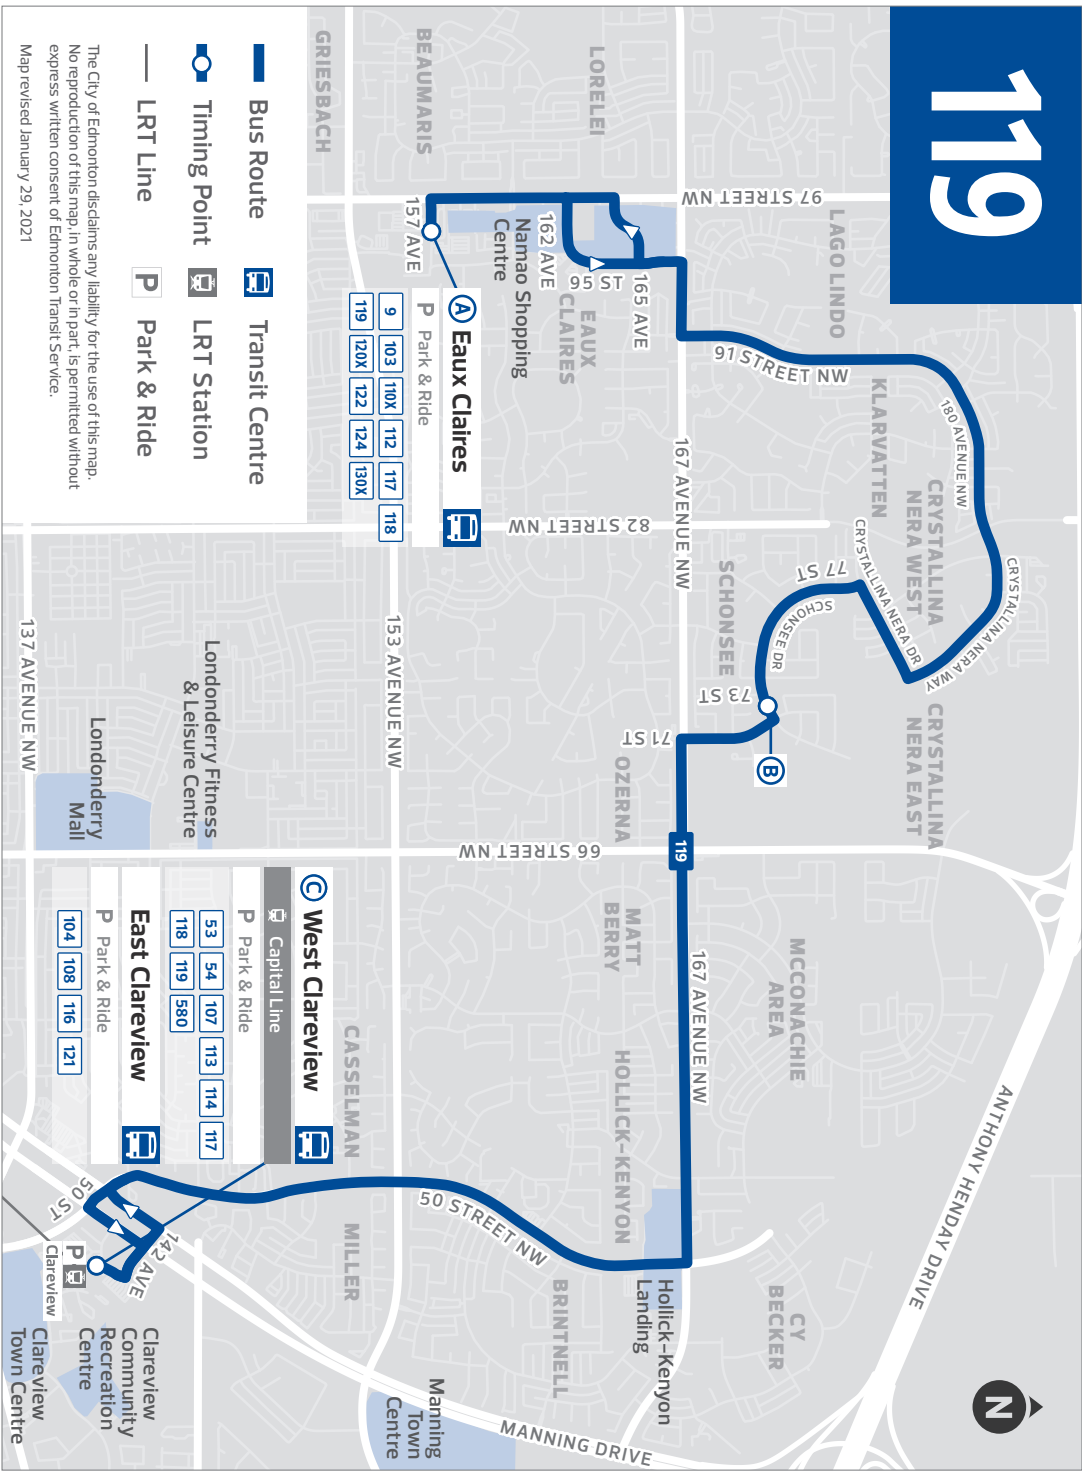

- Bus Route
- Timing Point
- LRT Station
- Park & Ride
- Transit Centre
- LRT Line

The City of Edmonton disclaims any liability for the use of this map. No reproduction of this map, in whole or in part, is permitted without express written consent of Edmonton Transit Service.

Reading across the row tells you the time required for the bus to travel between timing points.

Example

For the schedule below, to arrive at **102 St & MacDonald Drive** for **7:56 a.m.**, you will need to board the bus at **Capilano Transit Centre** no later than **7:35 a.m.**

- ① ROUTE NUMBER
- ② DAY OF THE WEEK
- ③ LOCATION / TIMING POINTS
- ④ MAP MARKERS

①	1			② SUNDAY		
	CAPILANO TO DOWNTOWN			CAPILANO TO DOWNTOWN		
③	Capilano TC	79St & 106Ave	102St & MacDonald Dr	Capilano TC	79St & 106Ave	102St & MacDonald Dr
④	A → B → C			A → B → C		
	5:35	5:43	5:56	5:20	5:28	5:41
	5:55	6:03	6:16	5:35	5:43	5:55
	6:15	6:23	6:36	5:50	5:58	6:11
	6:35	6:43	6:56	6:05	6:13	6:25
	6:55	7:03	7:16	6:20	6:28	6:41
	7:15	7:23	7:36	6:35	6:43	6:55
	7:35	7:43	7:56	6:50	6:58	7:11
	7:55	8:03	8:16	7:05	7:13	7:25
	8:15	8:23	8:36	7:25	7:33	7:45
	8:35	8:43	8:56	7:45	7:53	8:05
	8:55	9:03	9:17	8:05	8:13	8:25
	9:15	9:25	9:39	8:25	8:33	8:45
	9:35	9:44	9:58	8:45	8:53	9:05
	9:55	10:05	10:19	9:05	9:13	9:25
	10:15	10:24	10:38	9:25	9:33	9:45
	10:35	10:45	10:59	9:45	9:53	10:05
	10:50	10:59	11:13	10:05	10:13	10:25
	11:05	11:15	11:29	10:25	10:33	10:45
	11:20	11:30	11:43	10:45	10:53	11:05