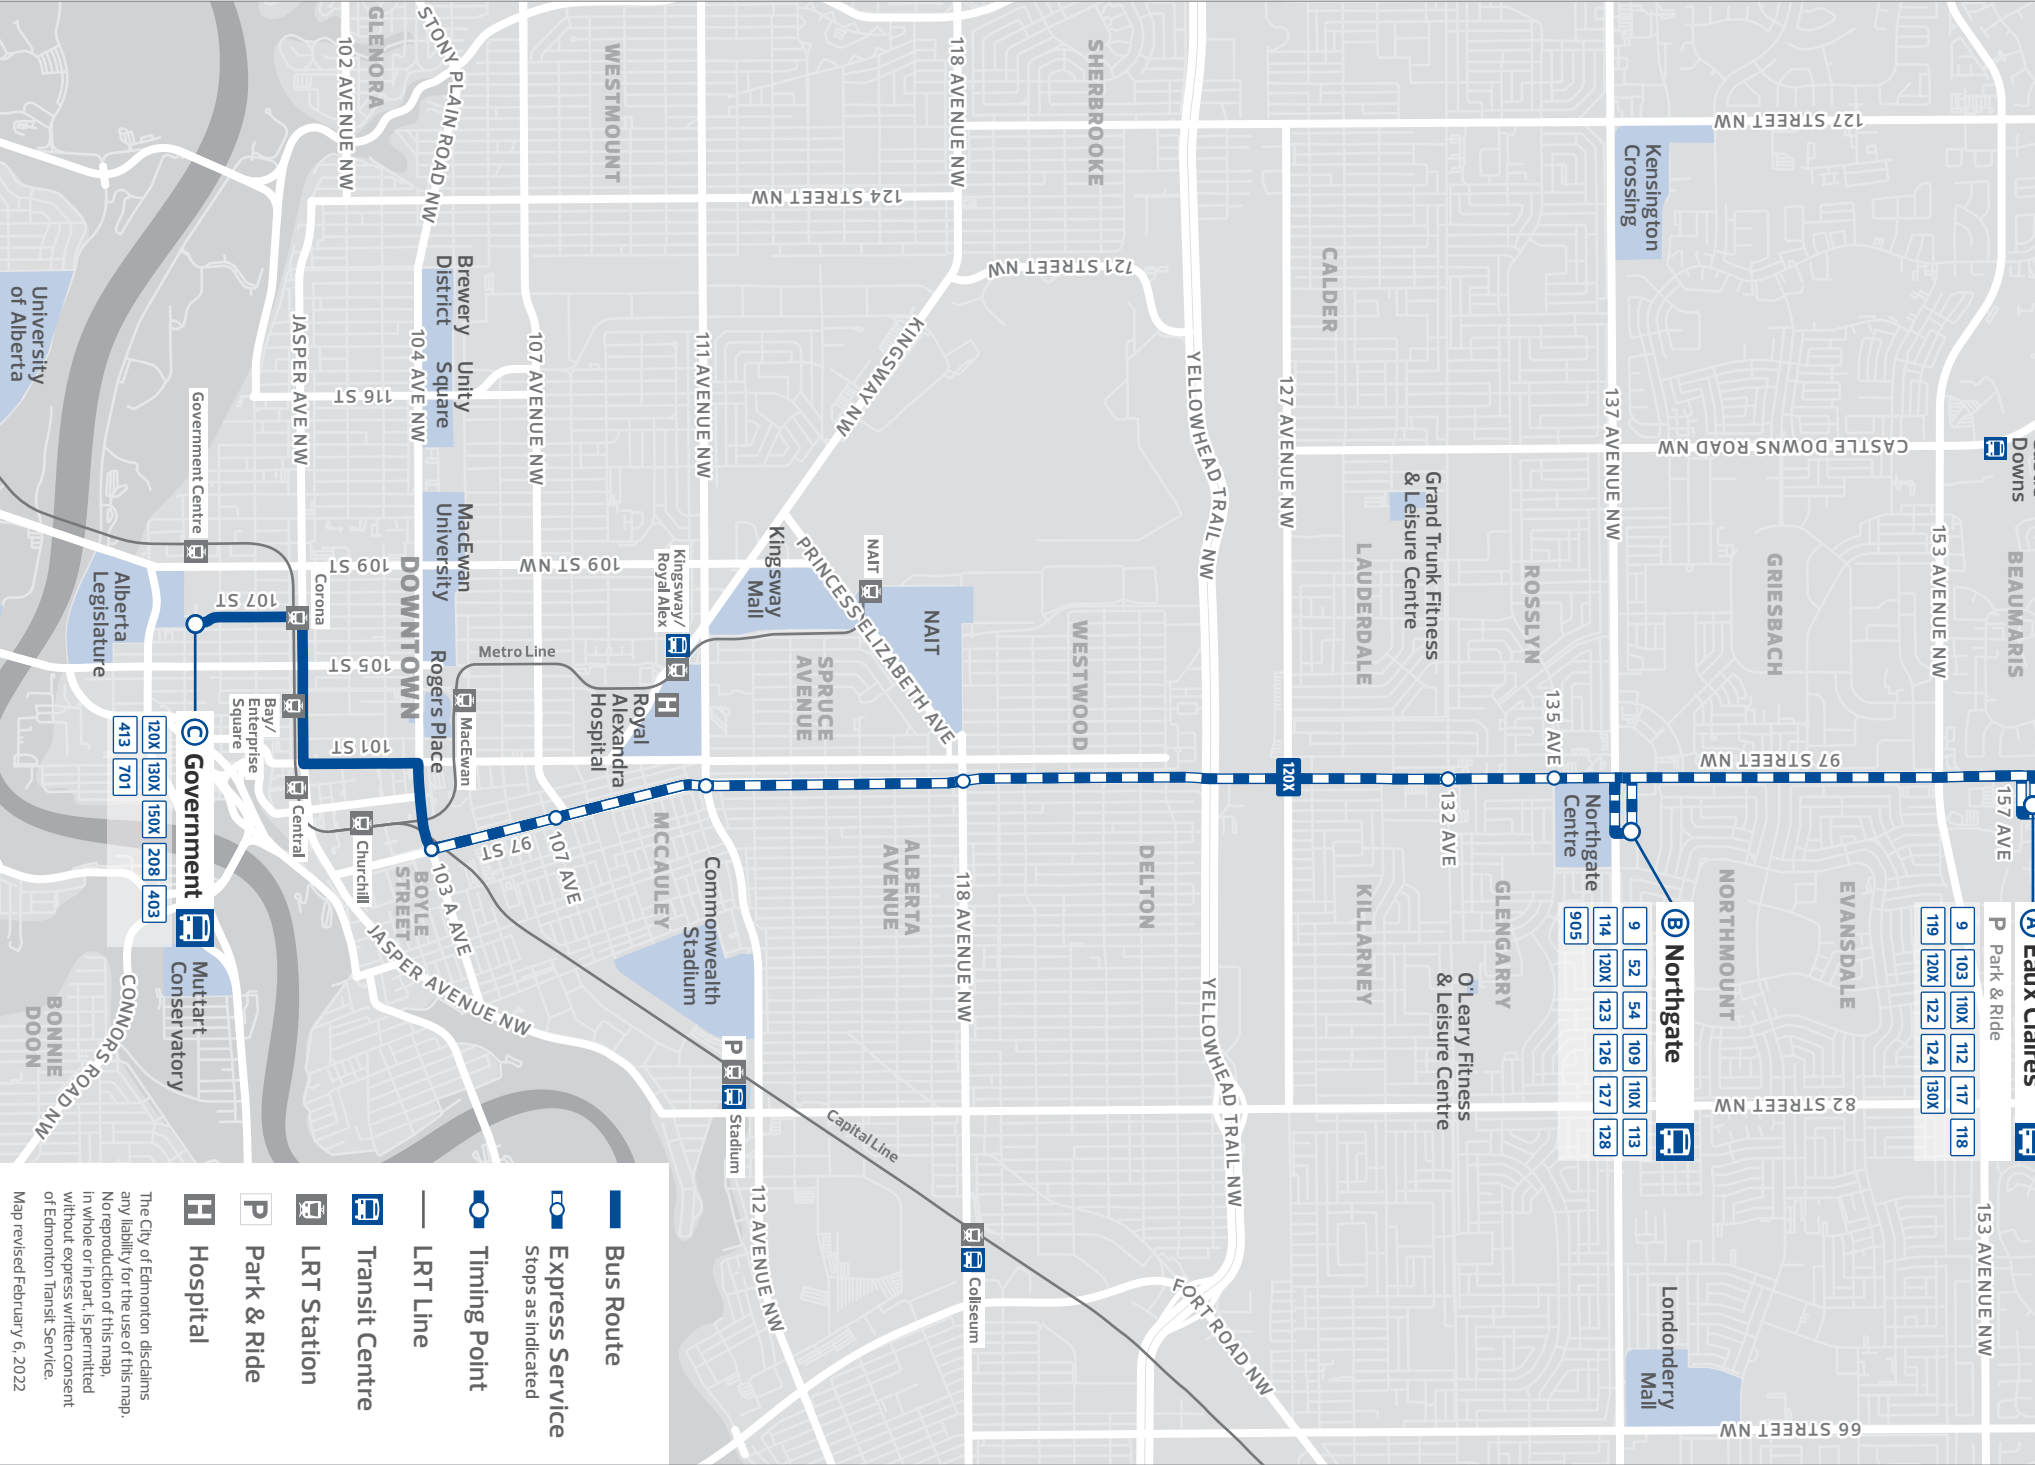

Revised: December 4, 2022

Edmonton
Transit
Service

120X

A Eaux Claires

P Park & Ride

9	103	110X	112	117	118
119	120X	122	124	130X	

B Northgate

9	52	54	109	110X	113
114	120X	123	126	127	128
905					

- Bus Route**
- Express Service**
Stops as indicated
- Timing Point**
- LRT Line**
- Transit Centre**
- LRT Station**
- Park & Ride**
- Hospital**

The City of Edmonton disclaims any liability for the use of this map. No reproduction of this map, in whole or in part, is permitted without express written consent of Edmonton Transit Service.
Map revised February 6, 2022