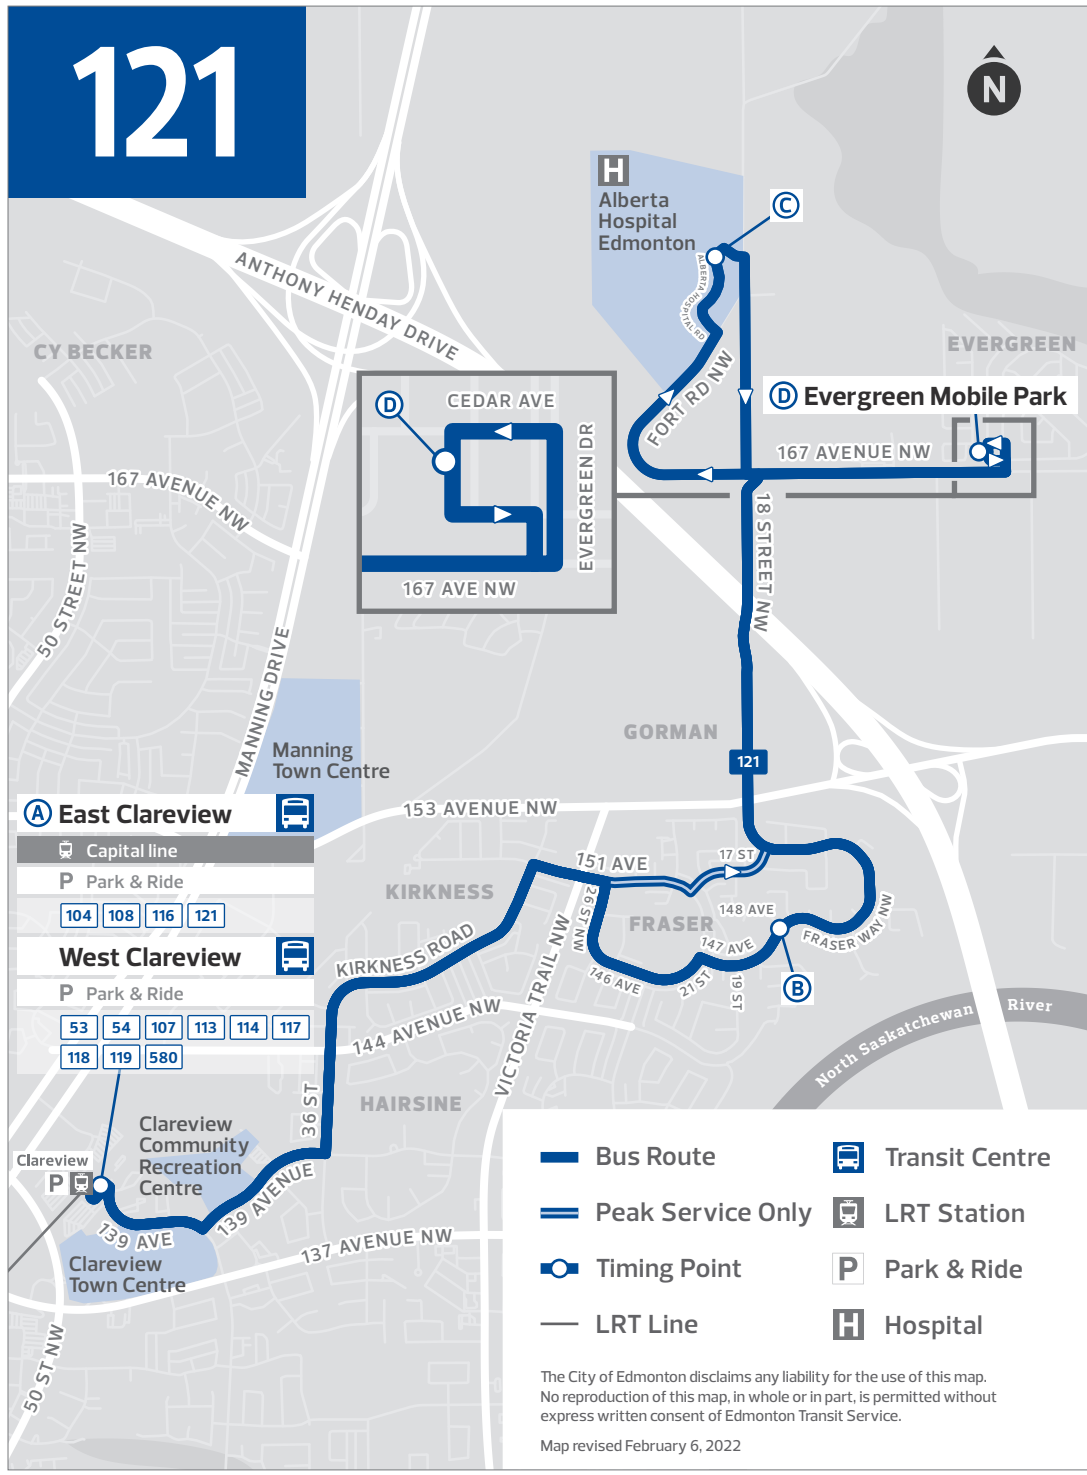

121

Let's Connect

- /takeETSalert
- /takeETS
- @edmontontransit
- ETS Connect

Accessibility

All ETS buses and On Demand Transit vehicles are accessible.

Bicycle Racks

All ETS buses are equipped with bicycle racks **except** for On Demand Transit vehicles and regional service buses that travel highways.

Lost and Found Items

Fill out the online form at edmonton.ca/LostAndFound or leave a message at 780-496-1622.

INFORMATION

Reading the Schedule

To find the estimated times that a bus stops at a particular location, read down the column under that location.

To find the estimated times that a particular bus will stop at other locations, read across the row (left to right).

Reading across the row tells you the time required for the bus to travel between timing points.

Example

For the schedule below, to arrive at 102 St & MacDonald Drive for 7:56 a.m., you will need to board the bus at Capilano Transit Centre no later than 7:35 a.m.

- ① ROUTE NUMBER
- ② DAY OF THE WEEK
- ③ LOCATION / TIMING POINTS
- ④ MAP MARKERS

①	1			② SUNDAY		
	CAPILANO TO DOWNTOWN			CAPILANO TO DOWNTOWN		
③	Capilano TC	79 St & 106 Ave	102 St & MacDonald Dr	Capilano TC	79 St & 106 Ave	102 St & MacDonald Dr
④	A	B	C	A	B	C
	5:35	5:43	5:56	5:20	5:28	5:41
	5:55	6:03	6:16	5:35	5:43	5:56
	6:15	6:23	6:36	5:50	5:58	6:11
	6:35	6:43	6:56	6:05	6:13	6:26
	6:55	7:03	7:16	6:20	6:28	6:41
	7:15	7:23	7:36	6:35	6:43	6:56
	7:35	7:43	7:56	6:50	6:58	7:11
	7:55	8:03	8:16	7:05	7:13	7:26
	8:15	8:23	8:36	7:25	7:33	7:46
	8:35	8:43	8:56	7:45	7:53	8:06
	8:55	9:03	9:16	8:05	8:13	8:26
	9:15	9:23	9:36	8:25	8:33	8:46
	9:35	9:43	9:56	8:45	8:53	9:06
	9:55	10:03	10:16	9:05	9:13	9:26
	10:15	10:23	10:36	9:25	9:33	9:46
	10:35	10:43	10:56	9:45	9:53	10:06
	10:50	10:59	11:12	10:05	10:13	10:26
	11:05	11:15	11:29	10:25	10:33	10:46
	11:20	11:30	11:43	10:45	10:53	11:06

For more information visit edmonton.ca/transit.

SCHEDULE GUIDE

ETS Real-Time

Track your bus anywhere, anytime from your phone or computer using **Google Maps** or **Transit app**.

ETS Text & Ride

Text the bus stop number to 31100 or bus stop # [space] bus route # to receive your bus schedule by text message.

ETS BusLink

Call 780-496-1600 for information about when the next bus or LRT is scheduled to arrive.

Customer Service 311

For assistance with transit-related questions, call 311 to speak with an agent (7a.m. to 7p.m., seven days/week. Closed on statutory holidays) or submit a request for assistance at edmonton.ca/311. If calling from outside Edmonton, dial 780-442-5311.

Transit Watch 780-442-4900

Report safety concerns like harassment, disorder or suspicious behaviour to uniformed ETS staff. You can also call or text Transit Watch at 780-442-4900. An ETS staff member will respond. They may also dispatch additional security staff, if needed. In an emergency, call 9-1-1.

TTY Service

Call 780-944-5555 if you have decreased hearing and/or speech abilities.

On Demand Transit