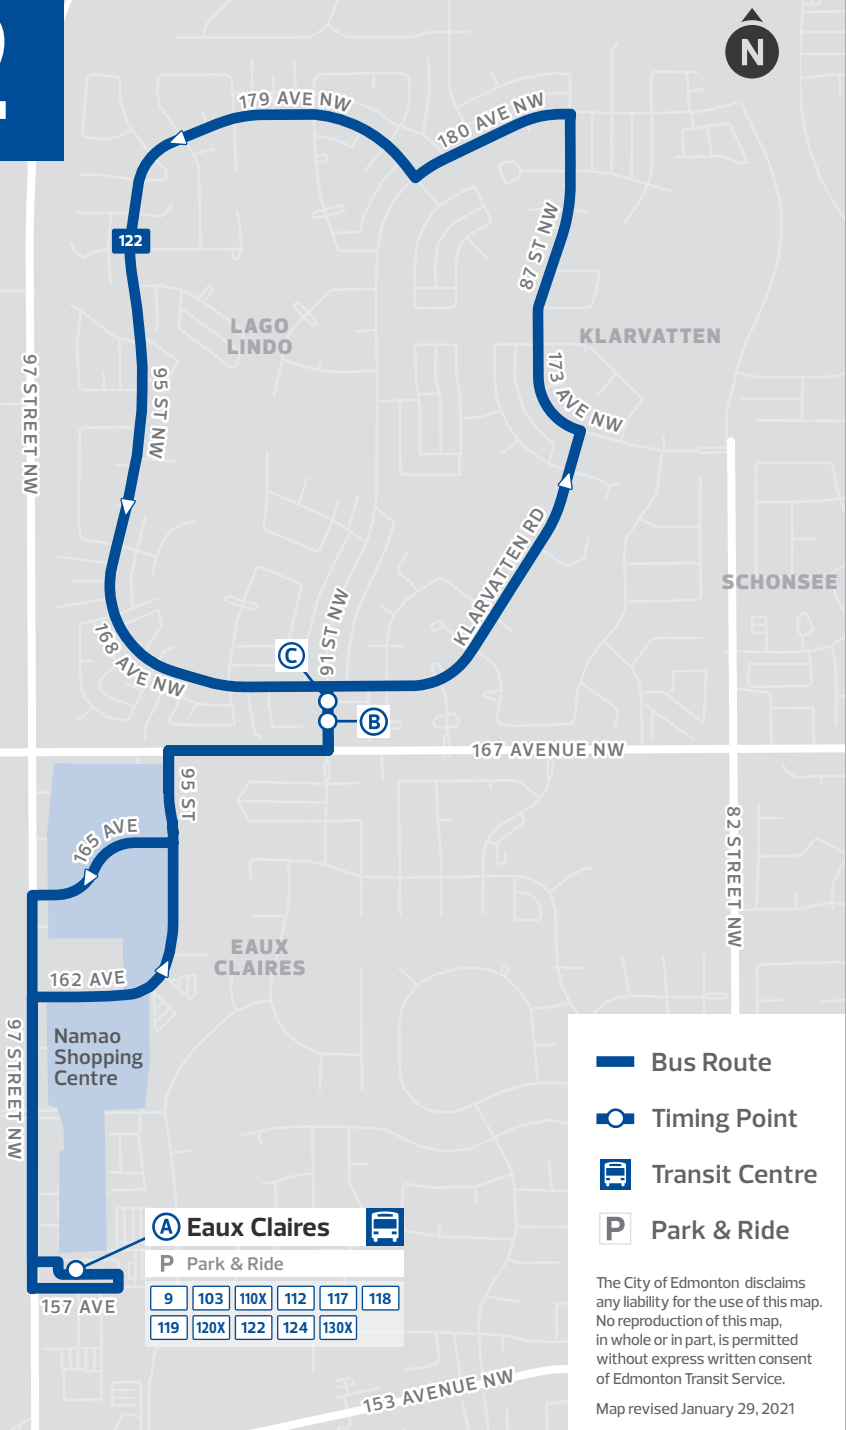

122

ETS Real-Time

Track your bus anywhere, anytime from your phone or computer using [Google Maps](#) or [Transit app](#).

ETS Text & Ride

Text the bus stop number to 31100 or bus stop # [space] bus route # to receive your bus schedule by text message.

TIMING POINTS

122 SATURDAY			
EAUX CLAIRES TO LAGO LINDO TO EAUX CLAIRES			
Eaux Claires TC	91St & 167 Ave	91St & 168 Ave	Eaux Claires TC
A	B	C	A
8:00	8:05	8:15	8:22
8:30	8:35	8:45	8:52
9:00	9:05	9:16	9:23
9:30	9:35	9:46	9:53
10:00	10:05	10:16	10:23
10:30	10:35	10:46	10:53
11:00	11:05	11:16	11:23
11:30	11:35	11:46	11:53
12:00	12:05	12:16	12:23
12:30	12:35	12:46	12:53
1:00	1:05	1:16	1:23
1:30	1:35	1:46	1:53
2:00	2:05	2:16	2:23
2:30	2:35	2:46	2:53
3:00	3:05	3:16	3:23
3:30	3:35	3:46	3:53
4:00	4:05	4:16	4:23
4:30	4:35	4:46	4:53
5:00	5:05	5:15	5:22
5:30	5:35	5:45	5:52
6:00	6:05	6:15	6:22
6:30	6:35	6:45	6:52
7:00	7:05	7:15	7:22

- ① ROUTE NUMBER
- ② DAY OF THE WEEK
- ③ LOCATION / TIMING POINTS
- ④ MAP MARKERS

1			2 SUNDAY		
CAPILANO TO DOWNTOWN			CAPILANO TO DOWNTOWN		
Capilano TC	79 St & 106 Ave	102 St & MacDonald Dr	Capilano TC	79 St & 106 Ave	102 St & MacDonald Dr
A	B	C	A	B	C
5:35	5:43	5:56	5:20	5:28	5:41
5:55	6:03	6:16	5:35	5:43	5:56
6:15	6:23	6:36	5:50	5:58	6:11
6:35	6:43	6:56	6:05	6:13	6:26
6:55	7:03	7:16	6:20	6:28	6:41
7:15	7:23	7:36	6:35	6:43	6:56
7:35	7:43	7:56	6:50	6:58	7:11
7:55	8:03	8:16	7:05	7:13	7:26
8:15	8:23	8:36	7:25	7:33	7:46
8:35	8:43	8:56	7:45	7:53	8:06
8:55	9:03	9:16	8:05	8:13	8:26
9:15	9:25	9:39	8:25	8:33	8:46
9:35	9:44	9:58	8:45	8:53	9:06
9:55	10:05	10:19	9:05	9:13	9:26
10:15	10:24	10:38	9:25	9:33	9:46
10:35	10:45	10:59	9:45	9:53	10:06
10:50	10:59	11:13	10:05	10:13	10:26
11:05	11:15	11:29	10:25	10:33	10:46
11:20	11:30	11:43	10:45	10:53	11:06

For more information visit edmonton.ca/transit.

SCHEDULE GUIDE