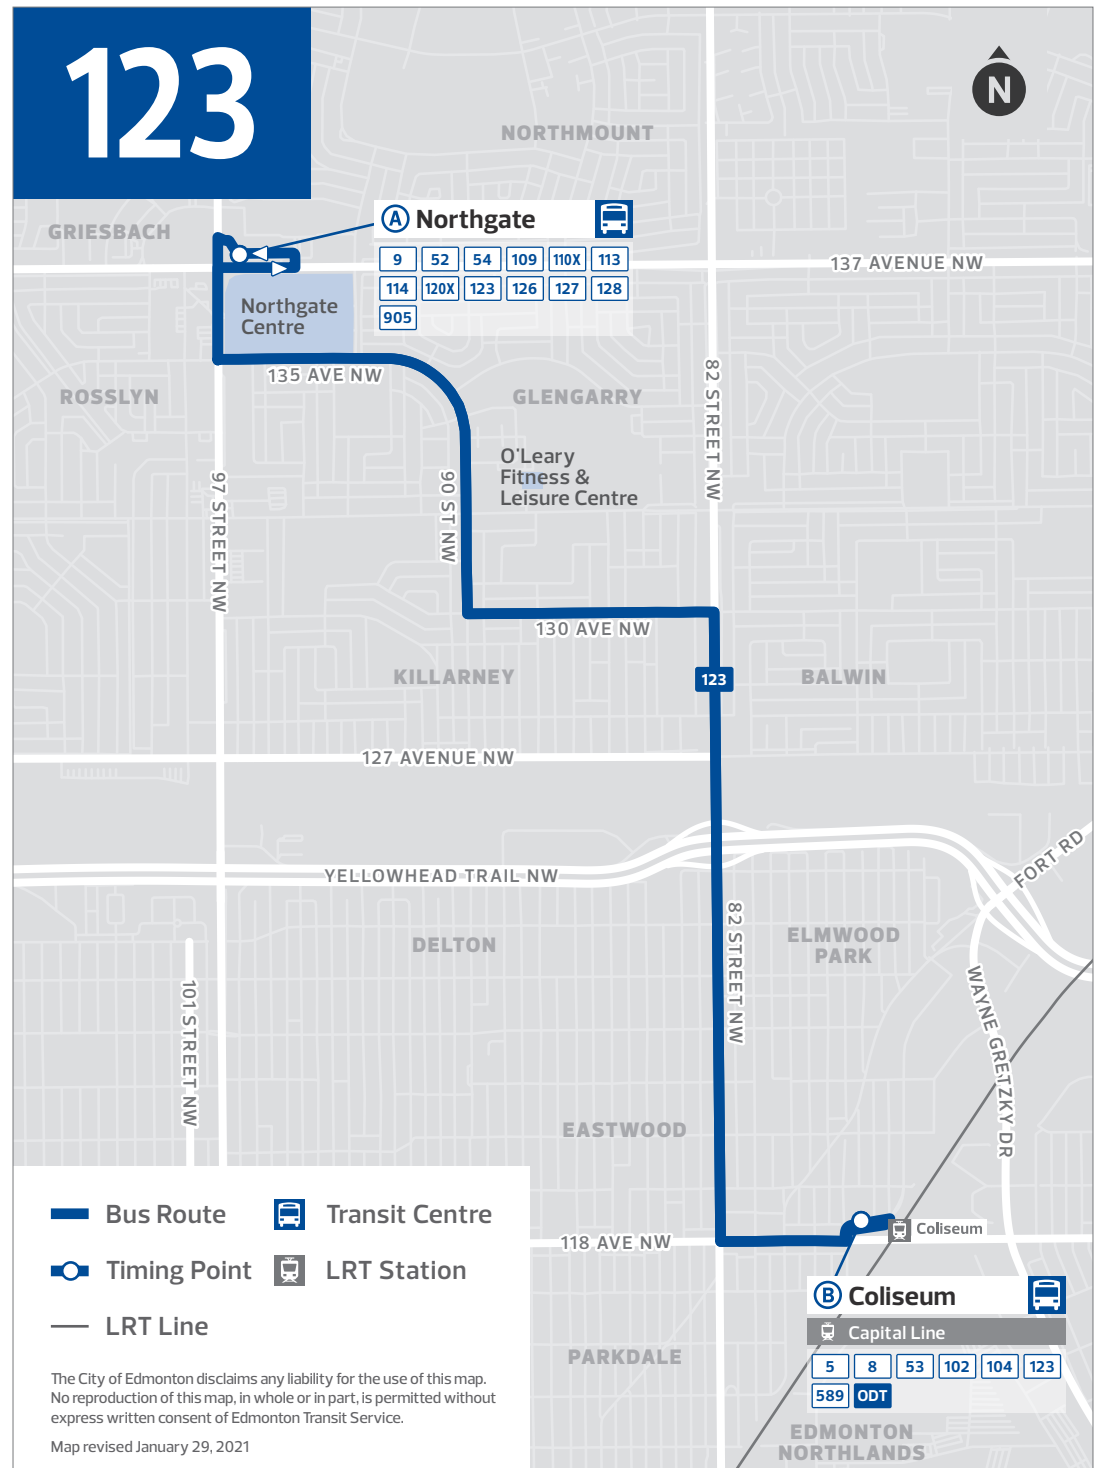

NORTHGATE TO COLISEUM

Northgate TC Coliseum TC

TIMING POINTS

123 MON TO FRI	
COLISEUM TO NORTHGATE	
Coliseum TC	Northgate TC
5:28	5:42
5:58	6:12
6:13	6:27
6:28	6:43
6:45	7:00
7:00	7:15
7:15	7:30
7:30	7:45
7:45	8:00
8:00	8:15
8:15	8:30
8:30	8:45
8:45	9:00
9:00	9:15
9:14	9:29
9:30	9:45
9:44	9:59
9:58	10:13
10:13	10:28
10:28	10:43
10:43	10:58
10:58	11:13
11:13	11:28
11:28	11:43
11:43	11:58
11:58	12:13
<b>12:13</b>	<b>12:28</b>
<b>12:28</b>	<b>12:43</b>
<b>12:43</b>	<b>12:58</b>
<b>12:58</b>	<b>1:13</b>
<b>1:13</b>	<b>1:28</b>
<b>1:28</b>	<b>1:43</b>
<b>1:43</b>	<b>1:58</b>
<b>1:58</b>	<b>2:13</b>
<b>2:13</b>	<b>2:28</b>
<b>2:28</b>	<b>2:43</b>
<b>2:43</b>	<b>2:58</b>
<b>2:58</b>	<b>3:15</b>
<b>3:17</b>	<b>3:34</b>
<b>3:34</b>	<b>3:51</b>

COLISEUM TO NORTHGATE

Coliseum TC Northgate TC

TIMING POINTS

CONTINUED ON NEXT PANEL

Bold text indicates p.m. time

TC = Transit Centre

Subject to change without notice