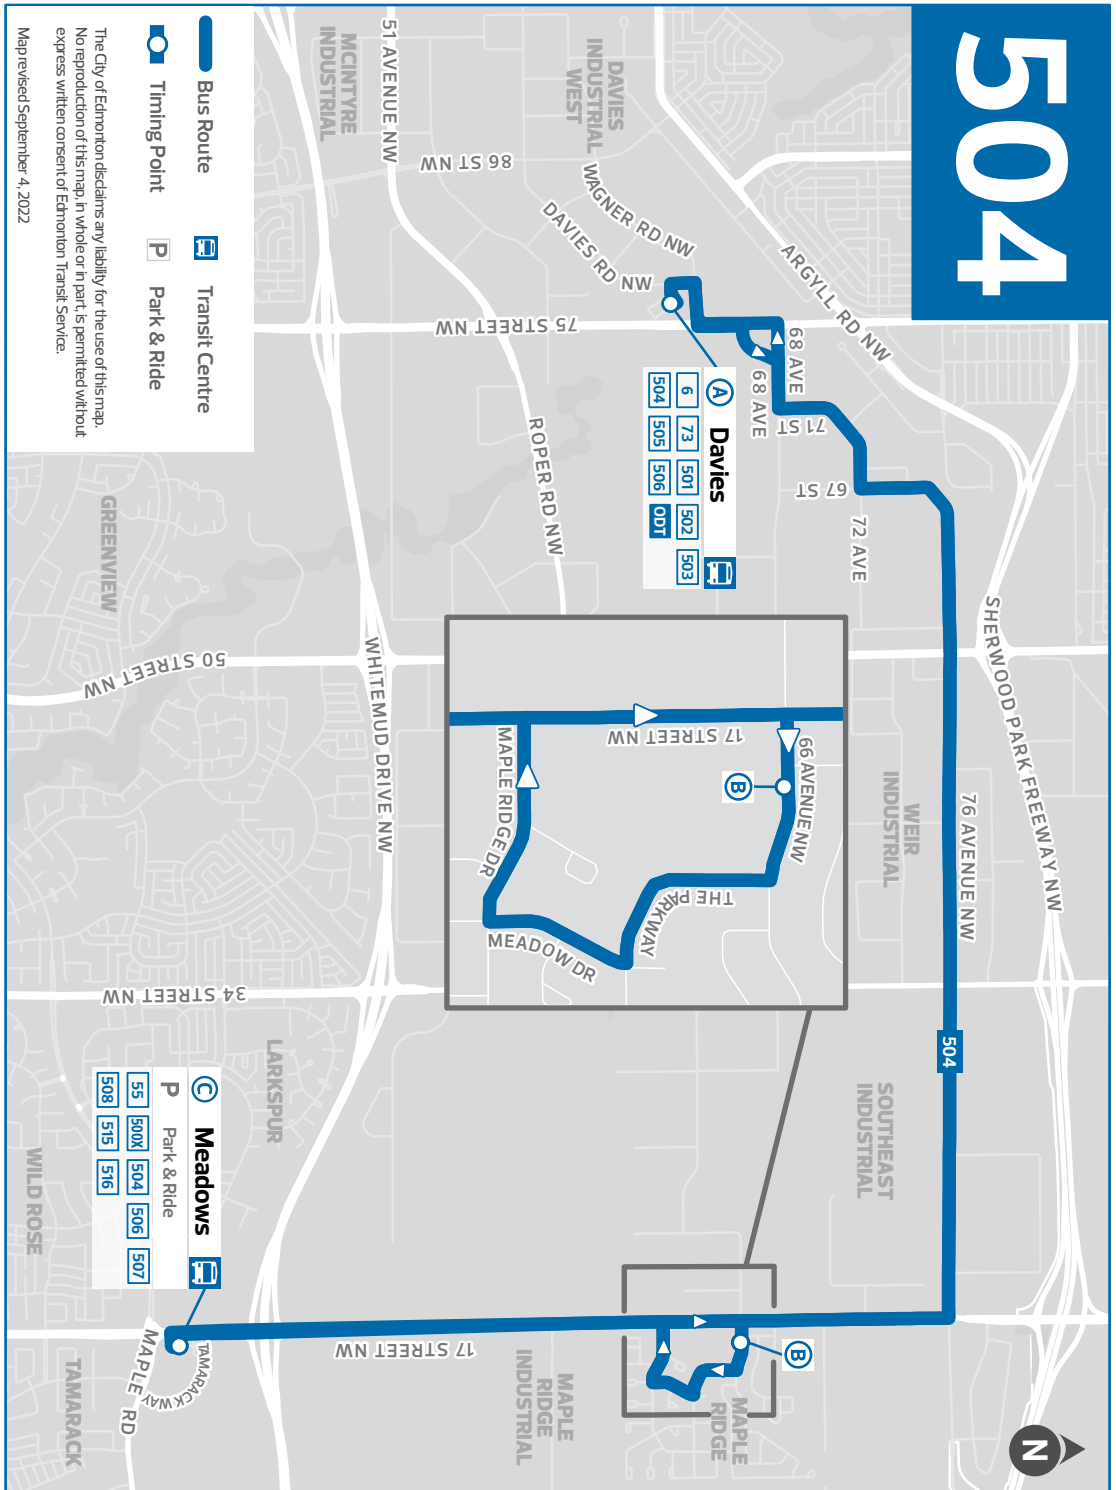

Revised: September 4, 2022

Edmonton
Transit
Service

Edmonton

504

SATURDAY

DAVIES TO MEADOWS

Davies TC	17 St & Oak Ridge Dr	Meadows TC
A	B	C
7:49	8:03	8:11
8:48	9:02	9:11
9:47	10:02	10:11
10:47	11:02	11:11
11:47	12:02	12:11
12:47	1:02	1:11
1:47	2:02	2:11
2:47	3:02	3:11
3:47	4:02	4:11
4:48	5:03	5:11
5:49	6:03	6:11
6:49	7:03	7:11
7:49	8:03	8:11

MEADOWS TO DAVIES

Meadows TC	17 St & Oak Ridge Dr	Davies TC
C	B	A
8:09	8:13	8:32
9:09	9:13	9:33
10:09	10:13	10:33
11:09	11:13	11:33
12:09	12:13	12:33
1:09	1:13	1:33
2:09	2:13	2:33
3:09	3:13	3:33
4:09	4:13	4:33
5:09	5:13	5:32
6:09	6:13	6:32
7:09	7:13	7:32

Bold text indicates p.m. time

Subject to change without notice

TIMING POINTS

TIMING POINTS

The City of Edmonton declines any liability for the use of this map. No reproduction of this map, in whole or in part, is permitted without express written consent of Edmonton Transit Service.
Map revised September 4, 2022

- Bus Route
- Timing Point
- Transit Centre
- Park & Ride

504