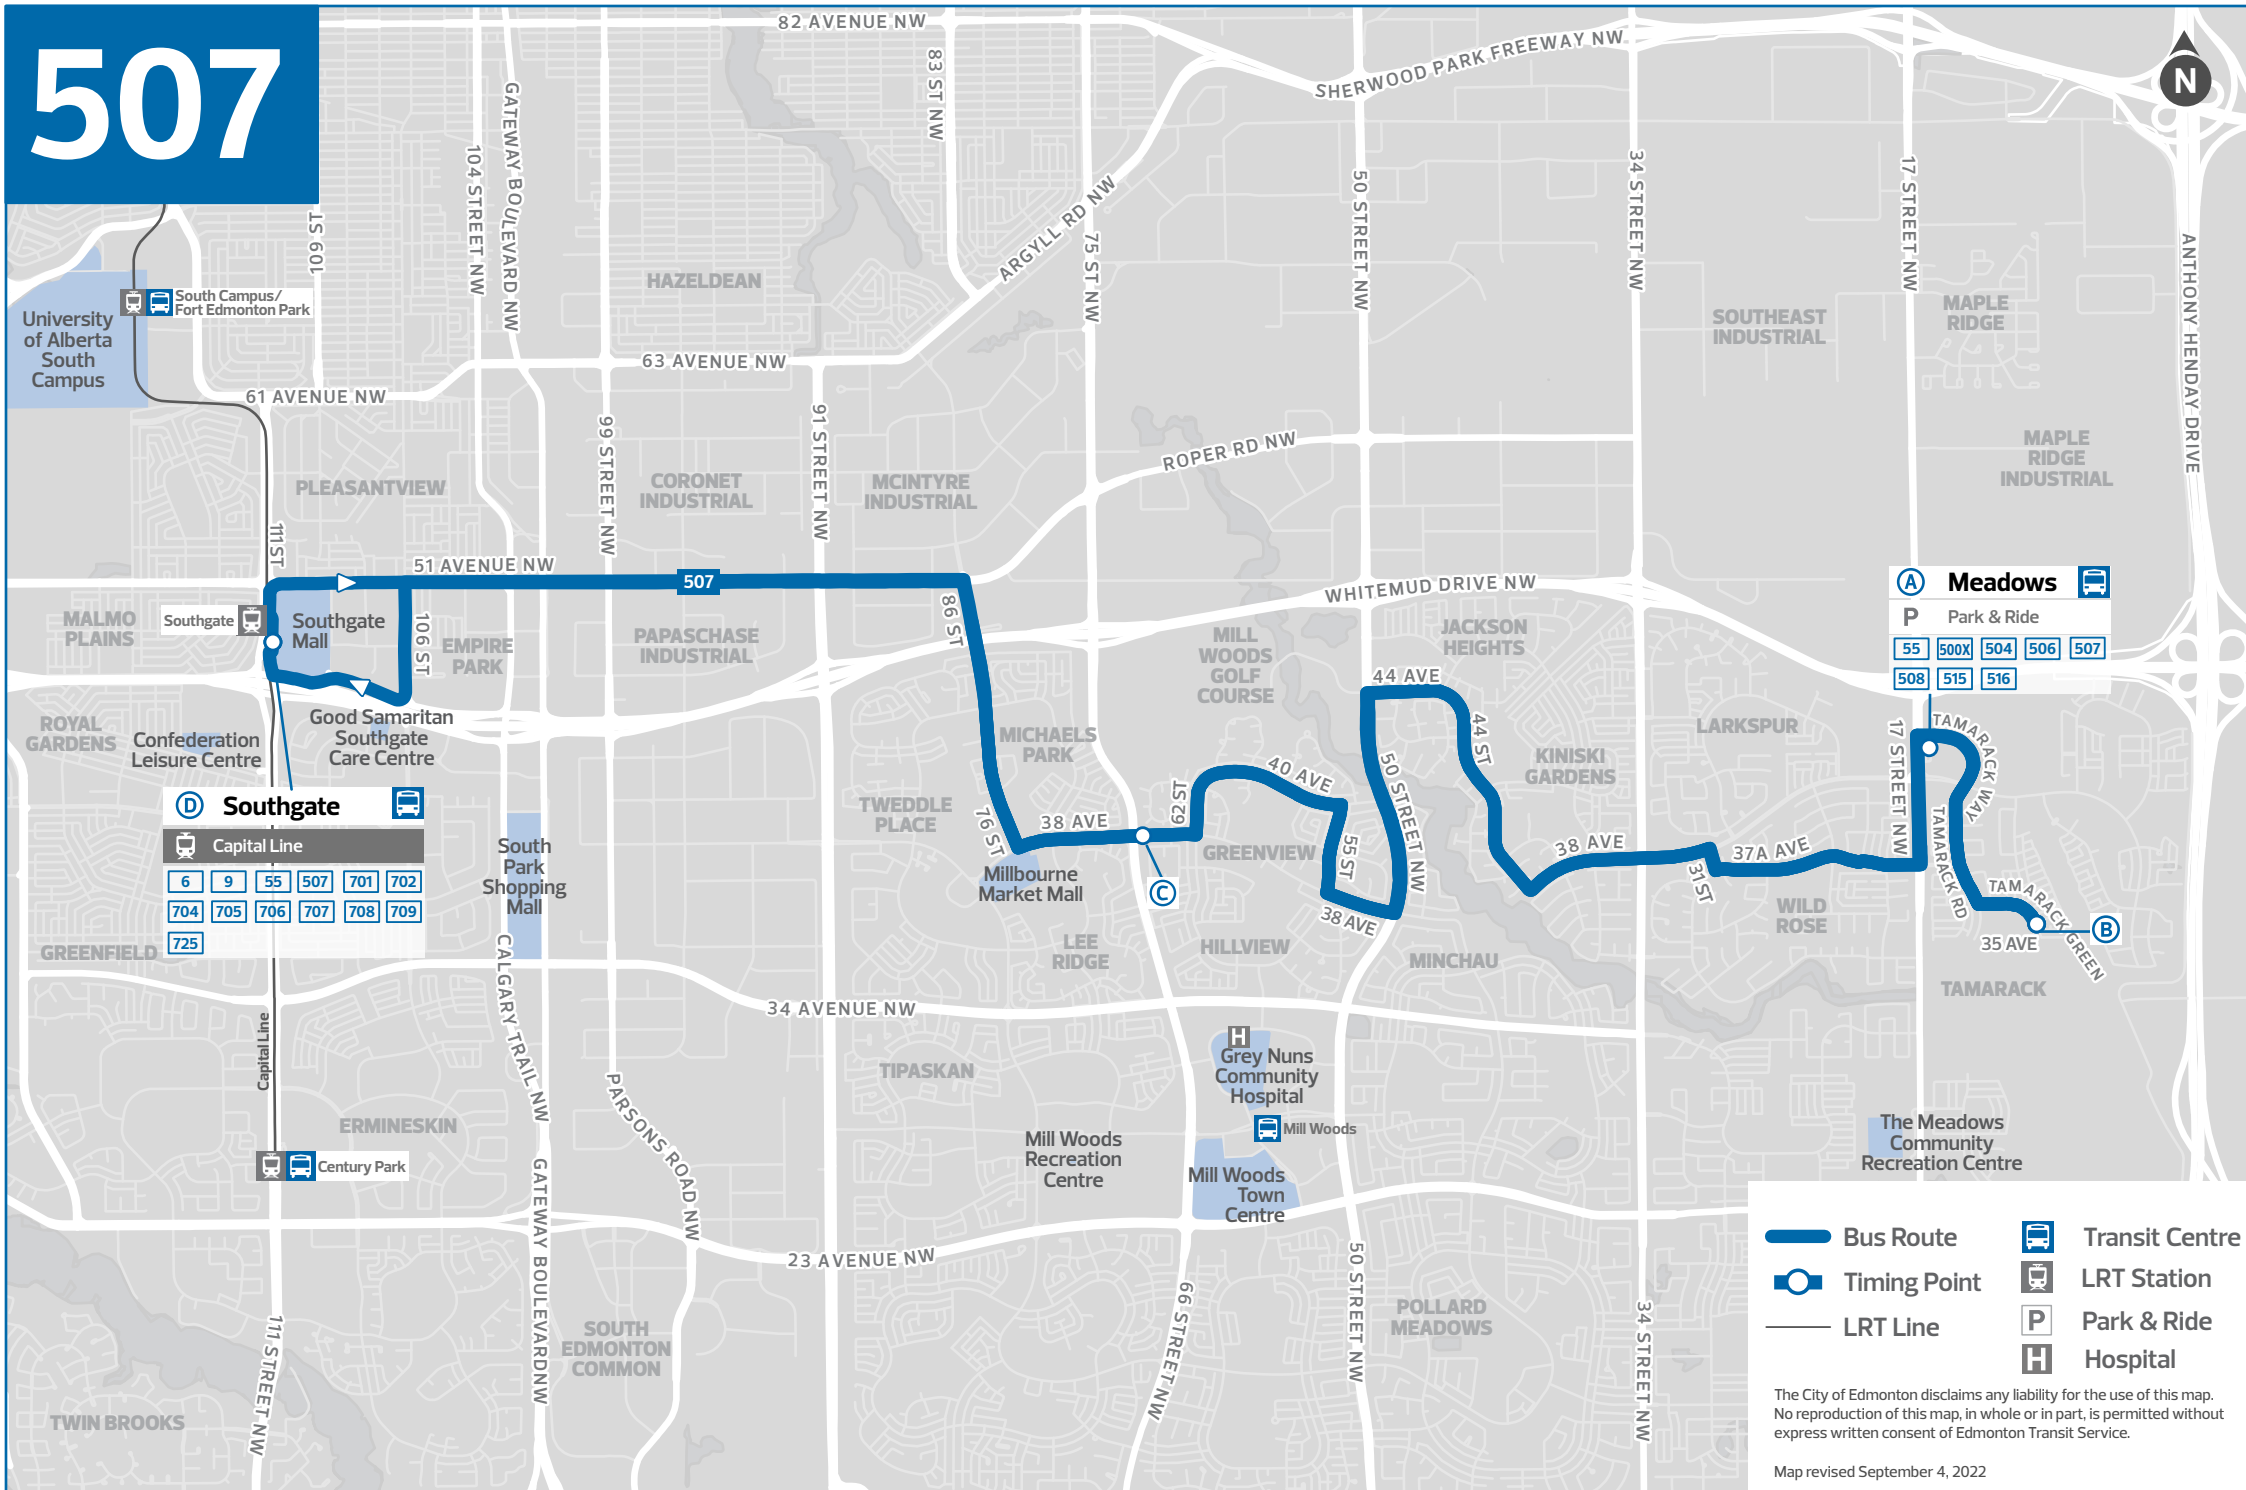

# 507

**A Meadows**

**P Park & Ride**

55	500X	504	506	507
508	515	516		

Bus Route	Transit Centre
Timing Point	LRT Station
LRT Line	Park & Ride
	Hospital

The City of Edmonton disclaims any liability for the use of this map. No reproduction of this map, in whole or in part, is permitted without express written consent of Edmonton Transit Service.

Map revised September 4, 2022

### ETS Real-Time

Track your bus anywhere, anytime from your phone or computer using **Google Maps** or **Transit app**.