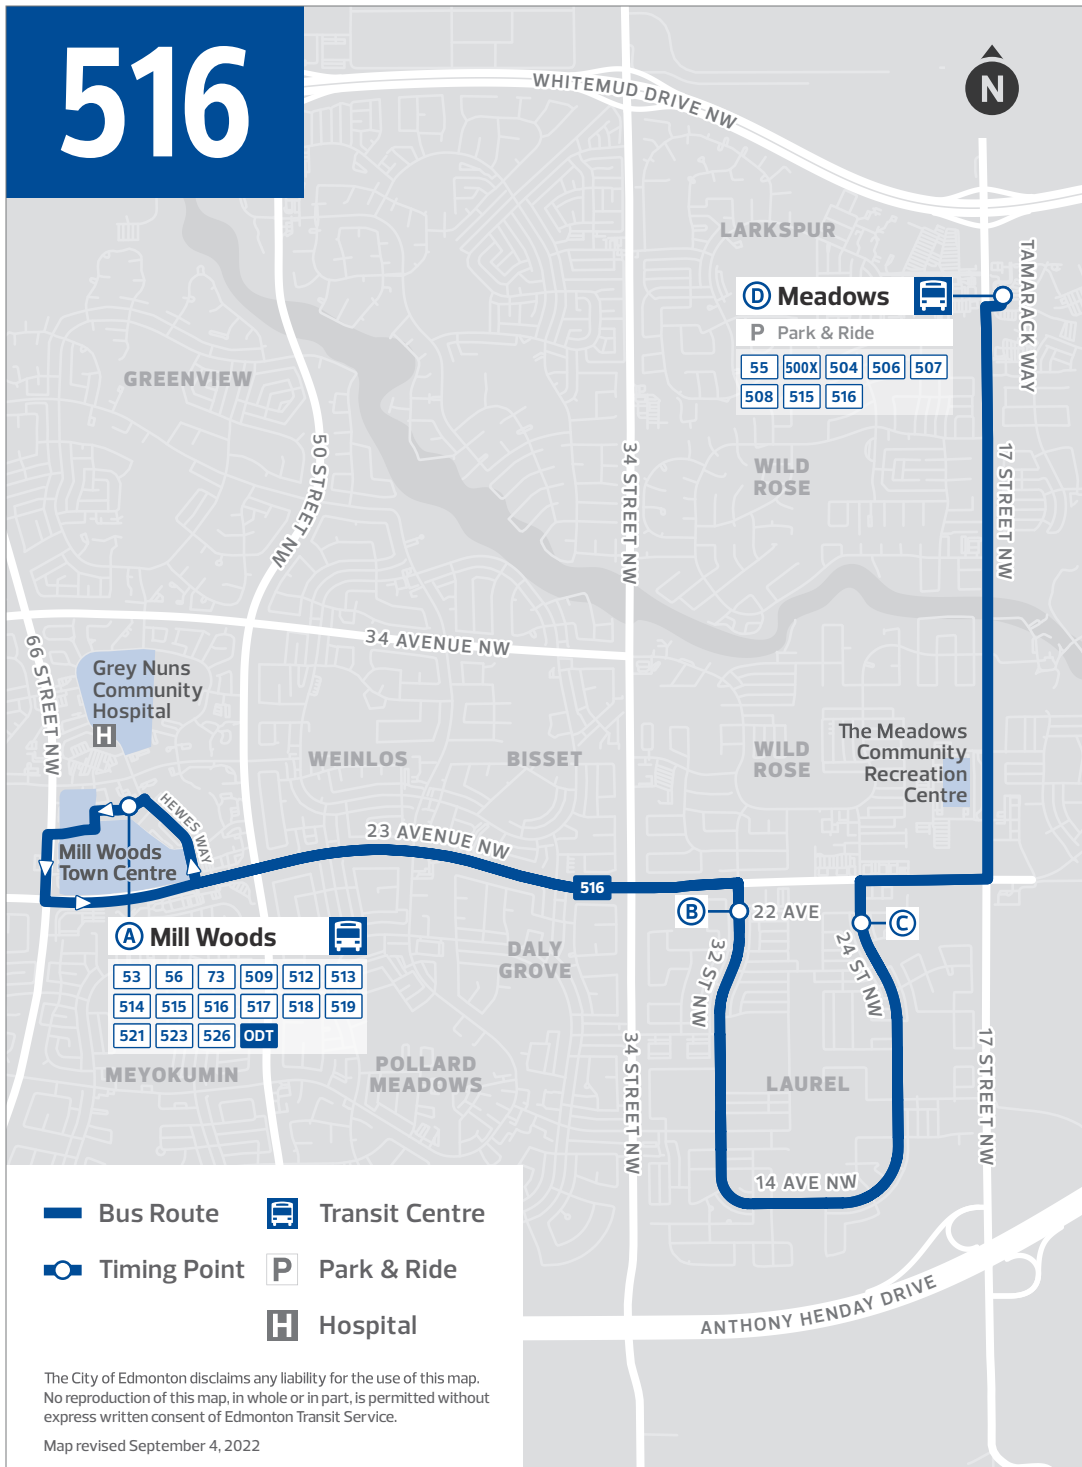

516

D Meadows

P Park & Ride

55 500X 504 506 507
508 515 516

A Mill Woods

53 56 73 509 512 513
514 515 516 517 518 519
521 523 526 ODT

- Bus Route
- Transit Centre
- Timing Point
- Park & Ride
- Hospital

The City of Edmonton disclaims any liability for the use of this map. No reproduction of this map, in whole or in part, is permitted without express written consent of Edmonton Transit Service.

Reading across the row tells you the time required for the bus to travel between timing points.

Example

For the schedule below, to arrive at **102 St & MacDonald Drive** for **7:56 a.m.**, you will need to board the bus at **Capilano Transit Centre** no later than **7:35 a.m.**

- ① ROUTE NUMBER
- ② DAY OF THE WEEK
- ③ LOCATION / TIMING POINTS
- ④ MAP MARKERS

①	1			② SUNDAY		
	CAPILANO TO DOWNTOWN			CAPILANO TO DOWNTOWN		
③	Capilano TC	79 St & 106 Ave	102 St & MacDonald Dr	Capilano TC	79 St & 106 Ave	102 St & MacDonald Dr
④	A	B	C	A	B	C
	5:35	5:43	5:56	5:20	5:28	5:41
	5:55	6:03	6:16	5:35	5:43	5:56
	6:15	6:23	6:36	5:50	5:58	6:11
	6:35	6:43	6:56	6:05	6:13	6:26
	6:55	7:03	7:16	6:20	6:28	6:41
	7:15	7:23	7:36	6:35	6:43	6:56
	7:35	7:43	7:56	6:50	6:58	7:11
	7:55	8:03	8:16	7:05	7:13	7:26
	8:15	8:23	8:36	7:25	7:33	7:46
	8:35	8:43	8:56	7:45	7:53	8:06
	8:55	9:03	9:16	8:05	8:13	8:26
	9:15	9:25	9:39	8:25	8:33	8:46
	9:35	9:44	9:58	8:45	8:53	9:06
	9:55	10:05	10:19	9:05	9:13	9:26
	10:15	10:24	10:38	9:25	9:33	9:46
	10:35	10:45	10:59	9:45	9:53	10:06
	10:50	10:59	11:13	10:05	10:13	10:26
	11:05	11:15	11:29	10:25	10:33	10:46
	11:20	11:30	11:43	10:45	10:53	11:06