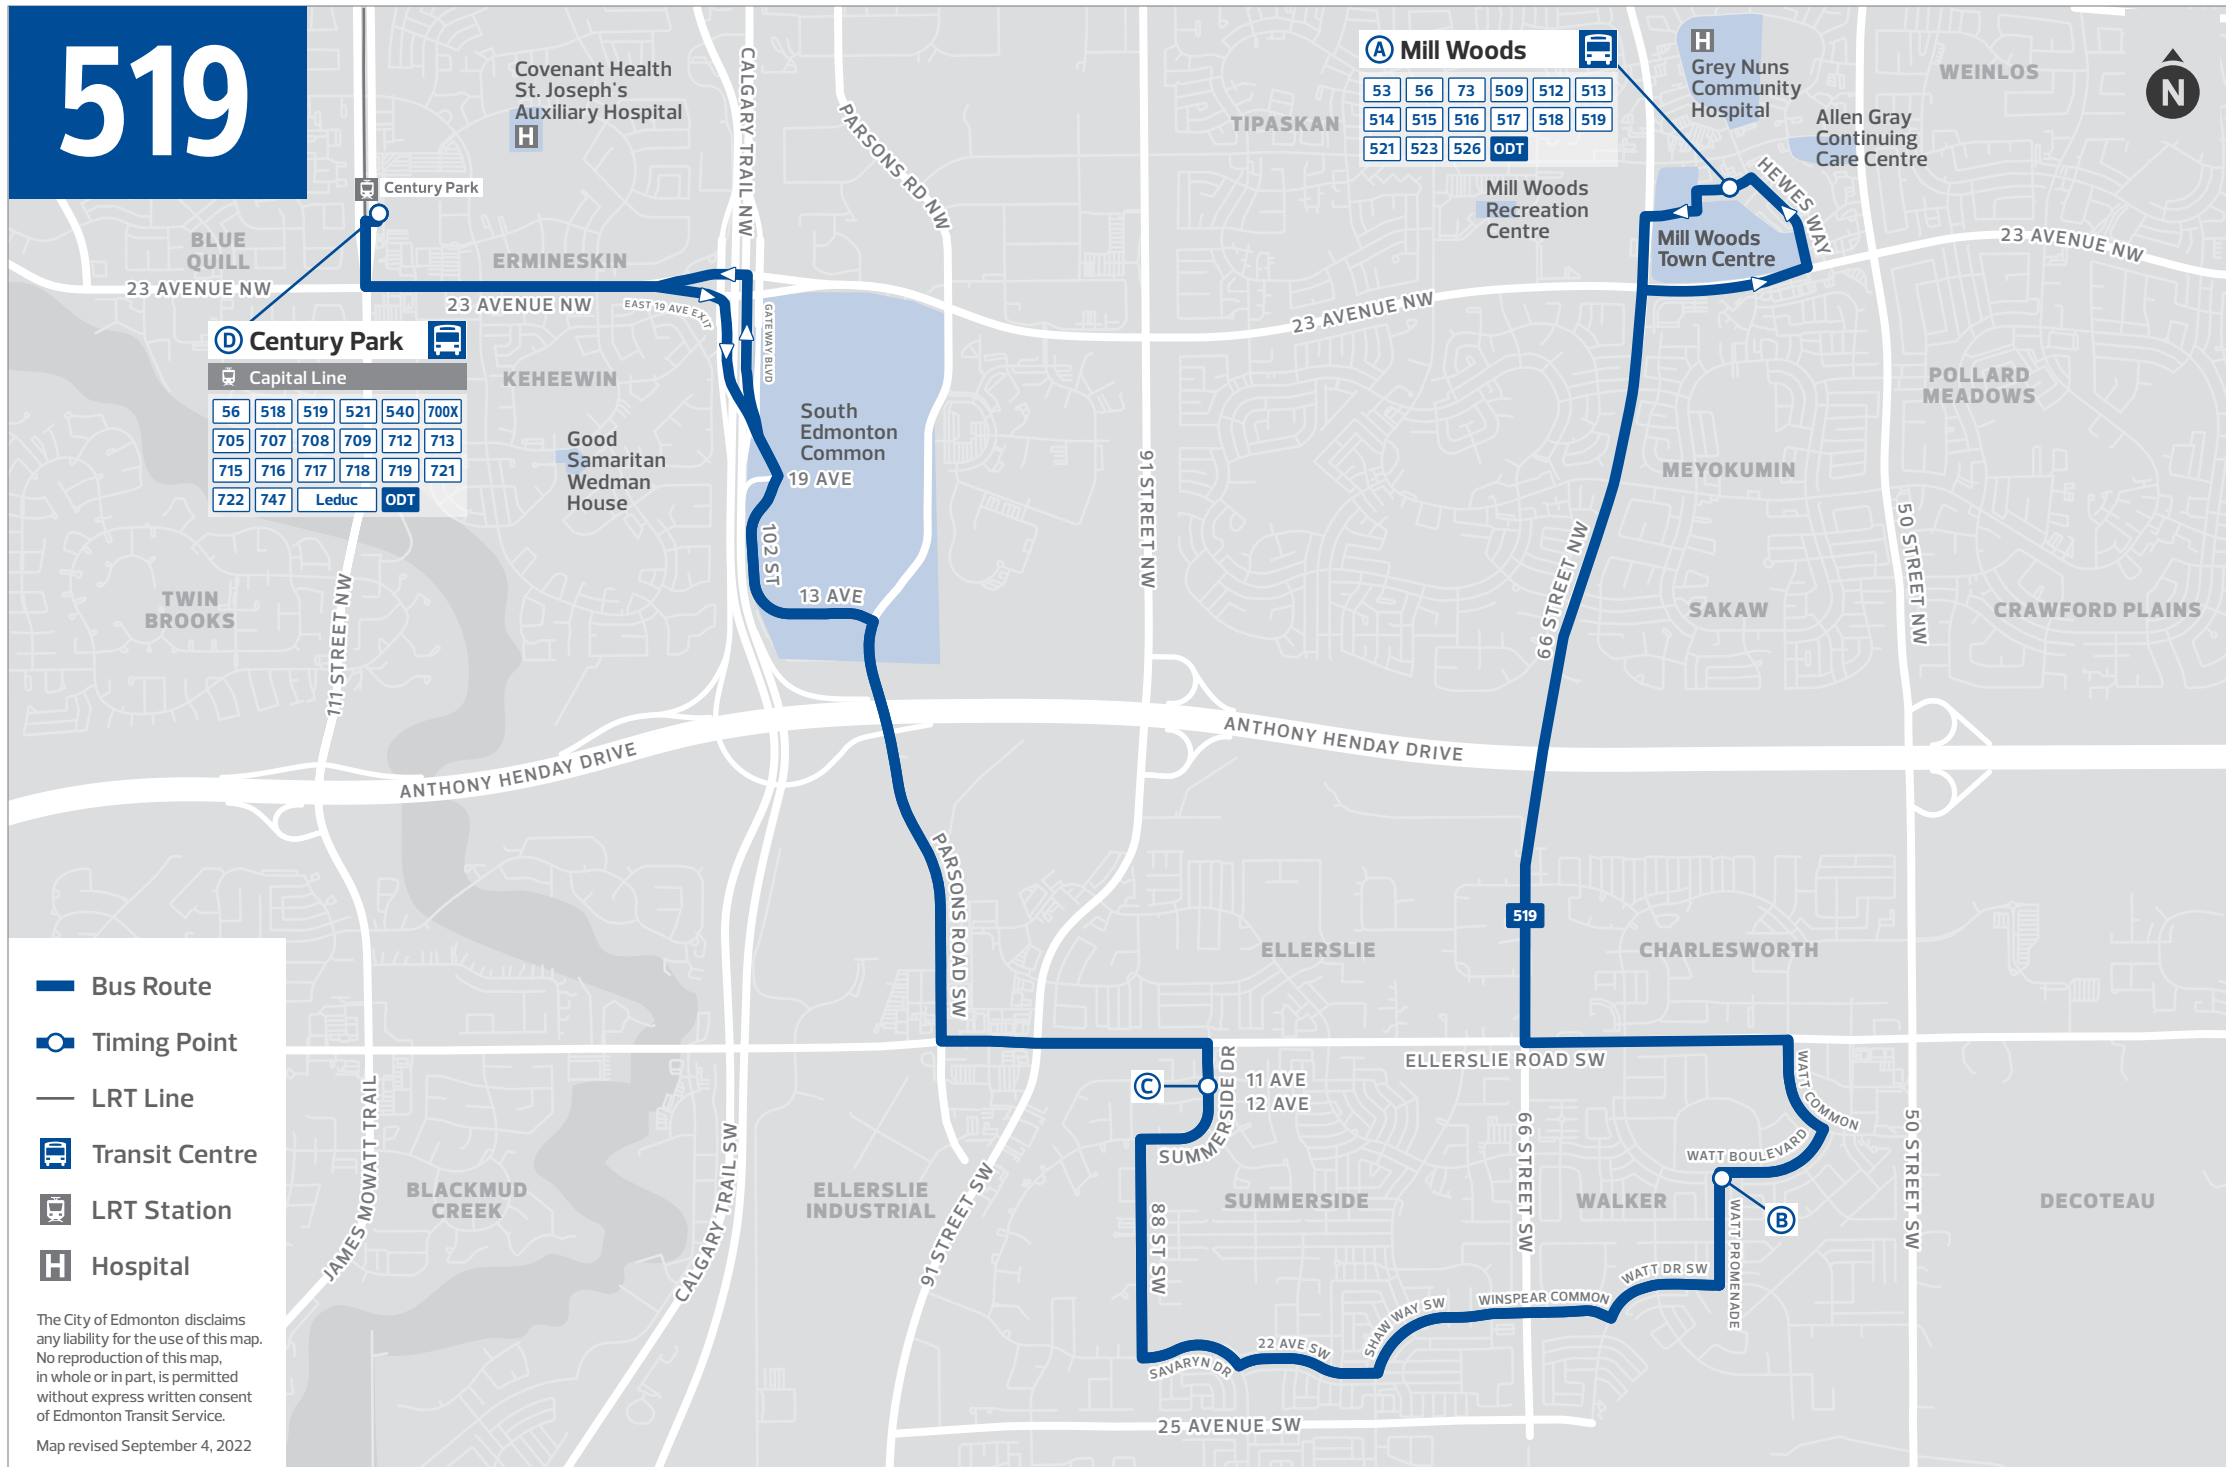

# 519

**A Mill Woods**

53	56	73	509	512	513
514	515	516	517	518	519
521	523	526	ODT		

**D Century Park**

Capital Line

56	518	519	521	540	700X
705	707	708	709	712	713
715	716	717	718	719	721
722	747	Leduc	ODT		

- Bus Route
- Timing Point
- LRT Line
- Transit Centre
- LRT Station
- Hospital

The City of Edmonton disclaims any liability for the use of this map. No reproduction of this map, in whole or in part, is permitted without express written consent of Edmonton Transit Service.  
Map revised September 4, 2022

Reading across the row tells you the time required for the bus to travel between timing points.

**Example**

For the schedule below, to arrive at 102 St & MacDonald Drive for 7:56 a.m., you will need to board the bus at Capilano Transit Centre no later than 7:35 a.m.

- ① ROUTE NUMBER
- ② DAY OF THE WEEK
- ③ LOCATION / TIMING POINTS
- ④ MAP MARKERS

① **1** ② **SUNDAY**

CAPILANO TO DOWNTOWN			CAPILANO TO DOWNTOWN		
Capilano TC	79 St & 106 Ave	102 St & MacDonald Dr	Capilano TC	79 St & 106 Ave	102 St & MacDonald Dr
<b>A</b>	<b>B</b>	<b>C</b>	<b>A</b>	<b>B</b>	<b>C</b>
5:35	5:43	5:56	5:20	5:28	5:41
5:55	6:03	6:16	5:35	5:43	5:56
6:15	6:23	6:36	5:50	5:58	6:11
6:35	6:43	6:56	6:05	6:13	6:26
6:55	7:03	7:16	6:20	6:28	6:41
7:15	7:23	7:36	6:35	6:43	6:56
7:35	7:43	7:56	6:50	6:58	7:11
7:55	8:03	8:16	7:05	7:13	7:26
8:15	8:23	8:36	7:25	7:33	7:46
8:35	8:43	8:56	7:45	7:53	8:06
8:55	9:03	9:17	8:05	8:13	8:26
9:15	9:25	9:39	8:25	8:33	8:46
9:35	9:44	9:58	8:45	8:53	9:06
9:55	10:05	10:19	9:05	9:13	9:26
10:15	10:24	10:38	9:25	9:33	9:46
10:35	10:45	10:59	9:45	9:53	10:06
10:50	10:59	11:13	10:05	10:13	10:26
11:05	11:15	11:29	10:25	10:33	10:46
11:20	11:30	11:43	10:45	10:53	11:06