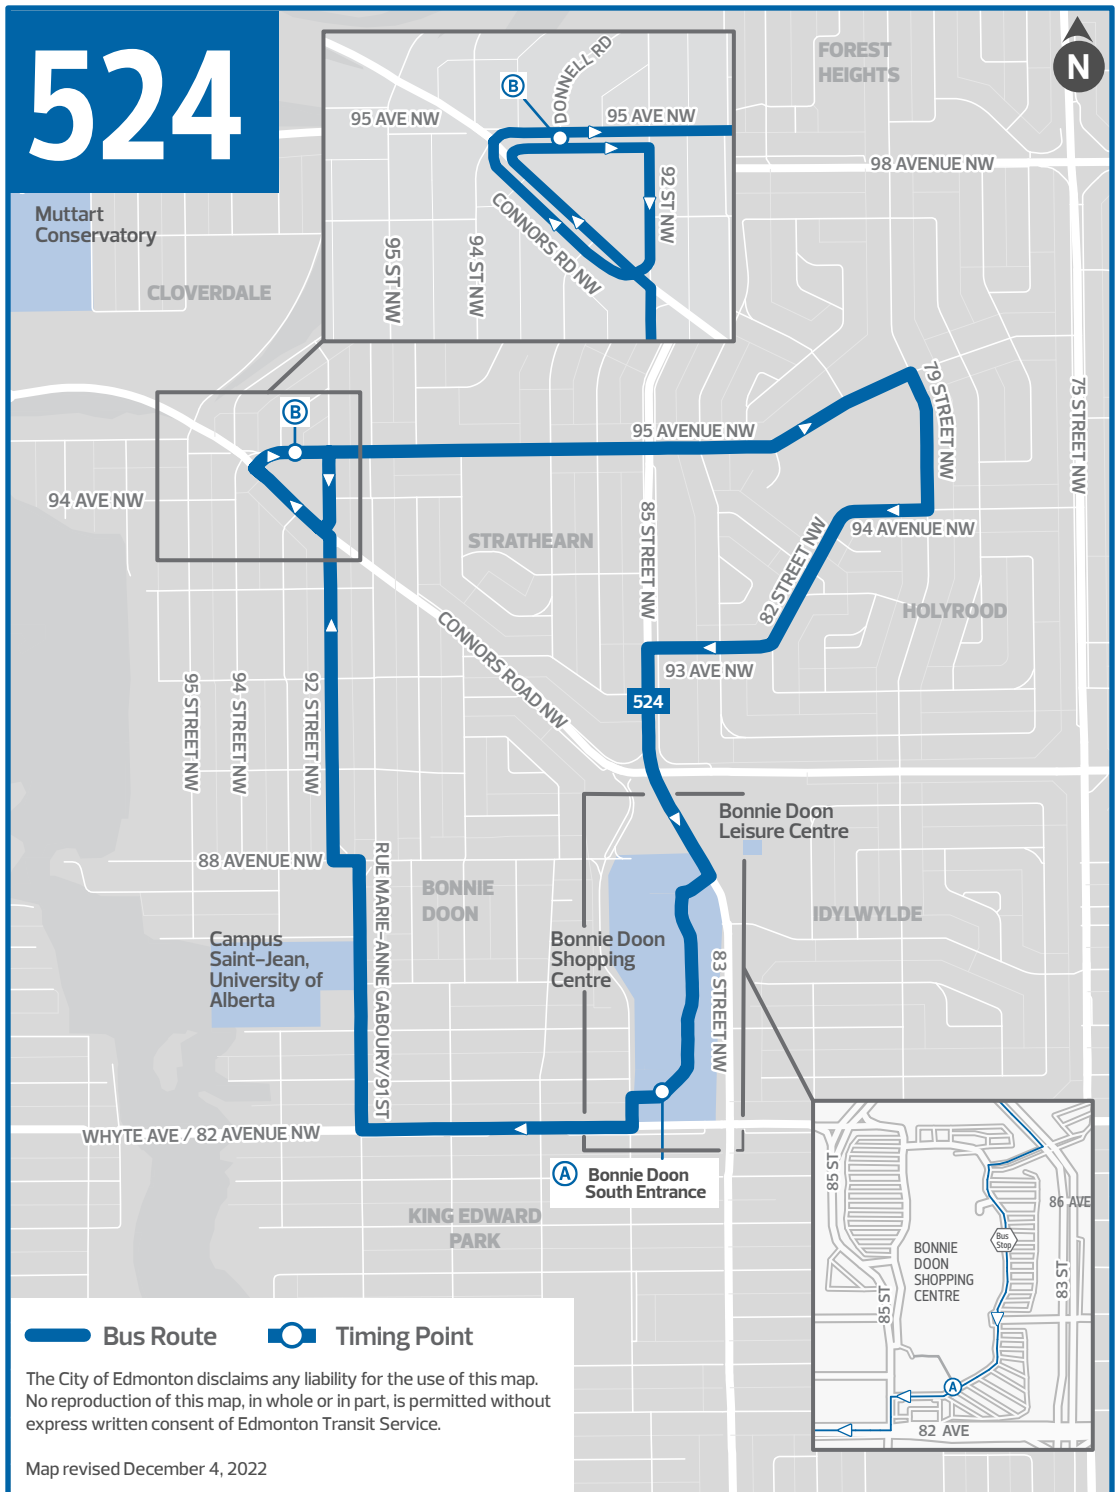

Revised: December 4, 2022

Edmonton
Transit
Service

524**MON TO FRI****BONNIE DOON
TO
STRATHEARN**Bonnie
Doon
South
EntranceDonnell Rd
&
95 Ave

9:00	9:11
9:30	9:41
10:00	10:11
10:30	10:41
11:00	11:11
11:30	11:41
12:00	12:11
12:30	12:41
1:00	1:11
1:30	1:41
2:00	2:11
2:30	2:41
3:00	3:11
4:00	4:11
5:00	5:11

10:41	10:56
11:41	11:56
12:41	12:56
1:41	1:56
2:41	2:56
3:41	3:56
4:41	4:56

TIMING POINTS

524Muttart
Conservatory

CLOVERDALE

94 AVE NW

95 STREET NW

94 STREET NW

92 STREET NW

Bus Route

Timing Point

The City of Edmonton disclaims any liability for the use of this map. No reproduction of this map, in whole or in part, is permitted without express written consent of Edmonton Transit Service.

Map revised December 4, 2022

Bold text indicates p.m. time

Subject to change without notice