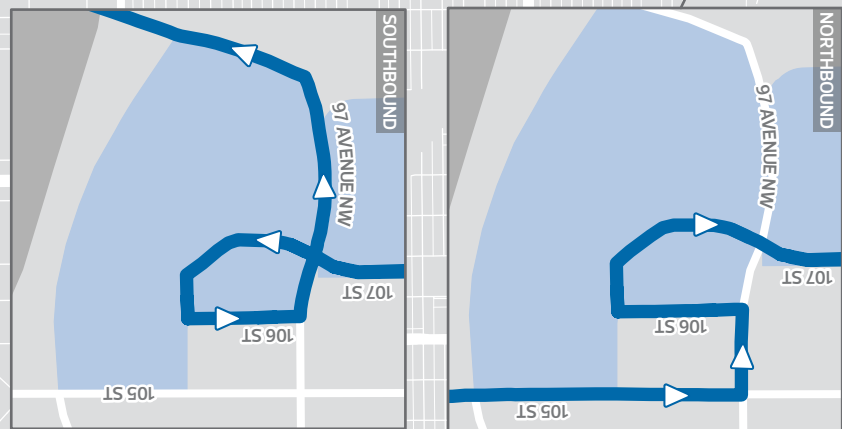

# 701

**E Kingsway/Royal Alex**  
Metro Line  
3 102 103 111 140X 202  
560 701 903

**C Government**  
120X 130X 150X 208 403  
413 701

- Bus Route
- Timing Point
- LRT Line
- Transit Centre
- LRT Station
- Park & Ride
- Hospital