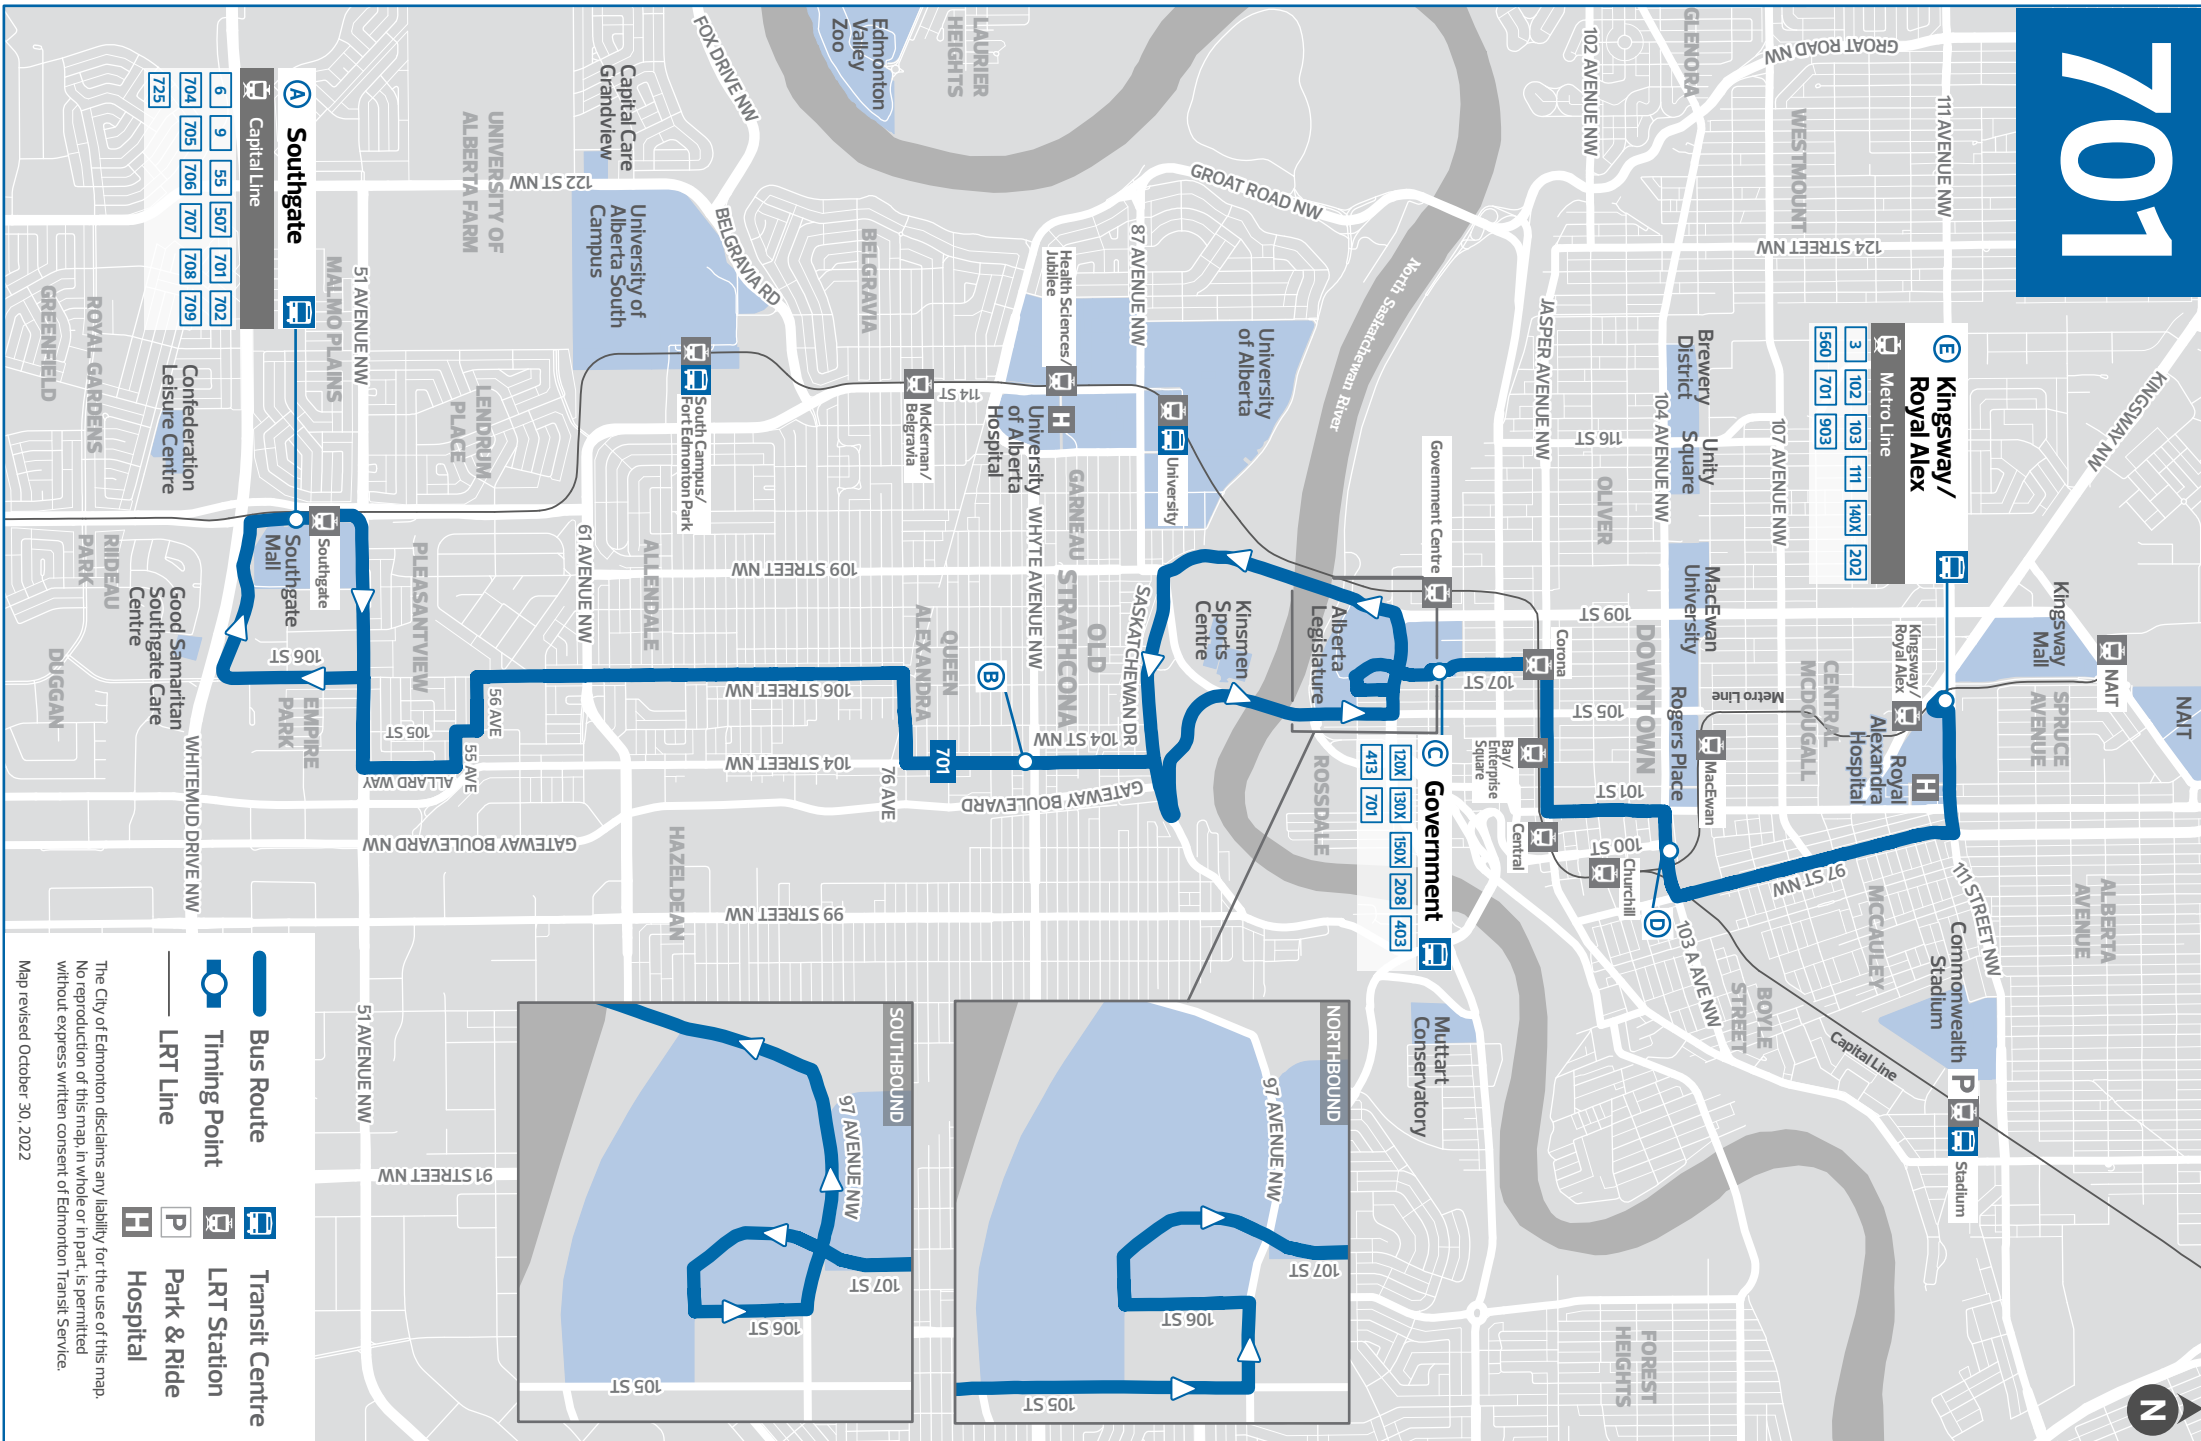

### On Demand Transit

On Demand Transit connects select attractions, neighbourhoods, and seniors' residences to Edmonton's regular bus and LRT service. During the two-year pilot period, there is no fare payment collected when you board On Demand Transit shuttles. Instead, you pay your regular fare when you transfer to a regular bus or LRT.

Edmonton  
Transit  
Service

# 701

**E Kingsway/Royal Alex**  
Metro Line  
3 102 103 111 140X 202  
560 701 903

**C Government**  
120X 130X 150X 208 403  
413 701

- Bus Route
- Timing Point
- LRT Line
- Transit Centre
- LRT Station
- Park & Ride
- Hospital

The City of Edmonton disclaims any liability for the use of this map. No reproduction of this map, in whole or in part, is permitted without express written consent of Edmonton Transit Service.  
Map revised October 30, 2022