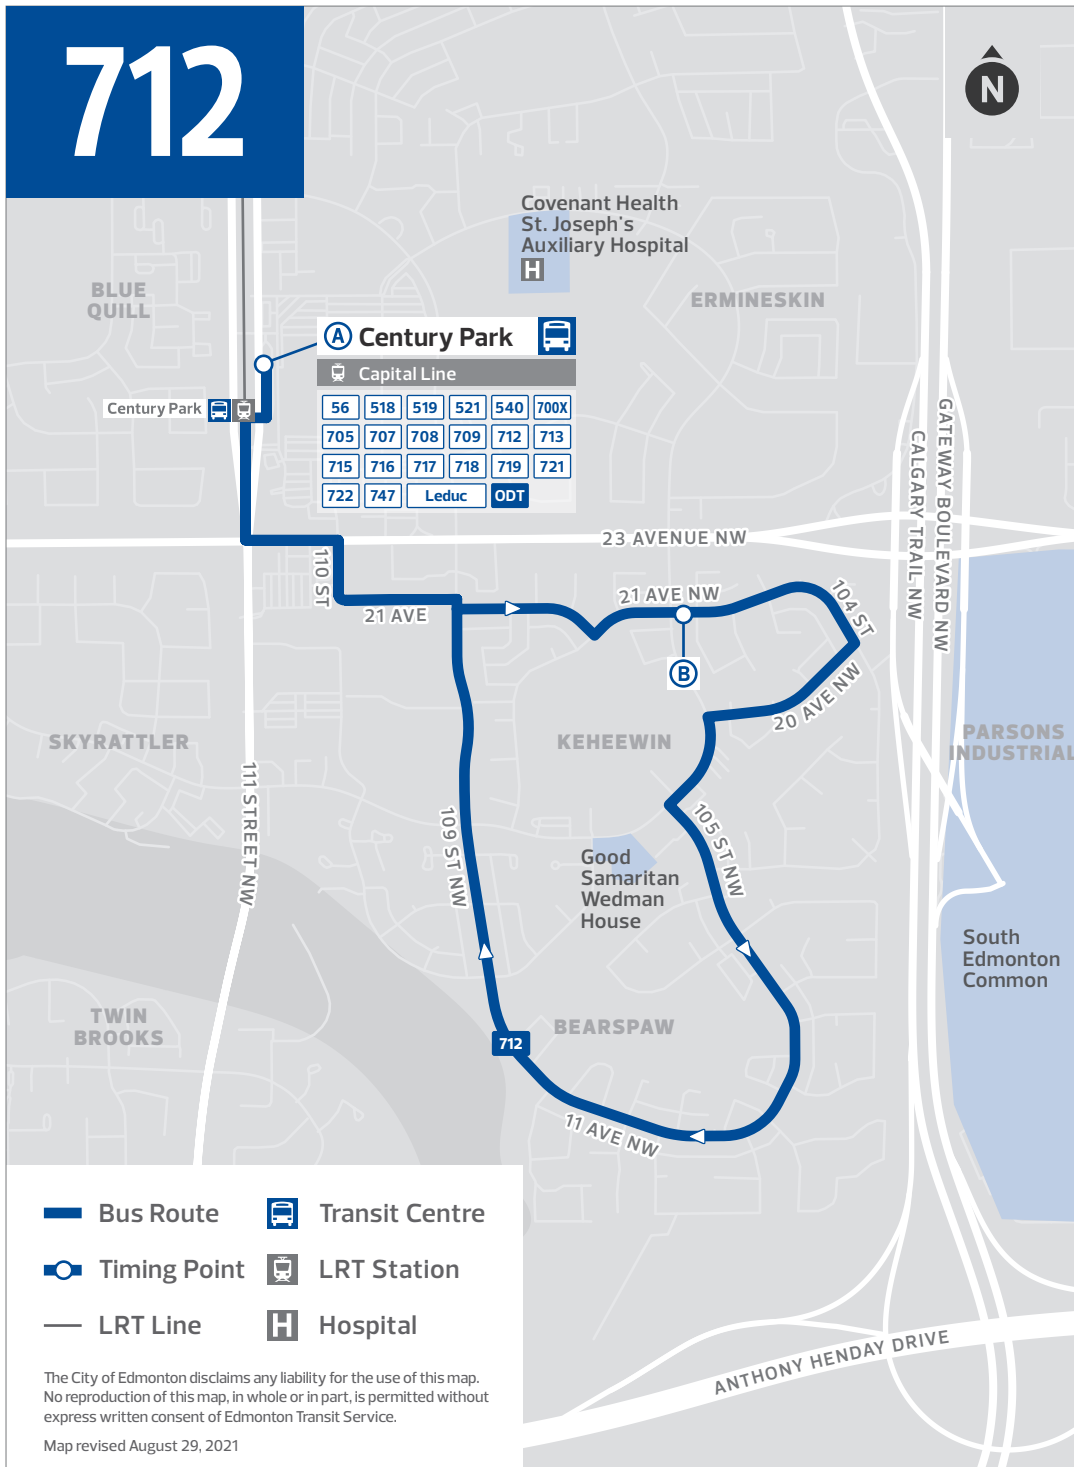

712

- Bus Route
- Transit Centre
- Timing Point
- LRT Station
- LRT Line
- Hospital

The City of Edmonton disclaims any liability for the use of this map. No reproduction of this map, in whole or in part, is permitted without express written consent of Edmonton Transit Service.

Map revised August 29, 2021

ETS Real-Time

Track your bus anywhere, anytime from your phone or computer using [Google Maps](#) or [Transit app](#).

ETS Text & Ride

Text the bus stop number to 31100 or bus stop # [space] bus route # to receive your bus schedule by text message.

- ① ROUTE NUMBER
- ③ LOCATION / TIMING POINTS
- ② DAY OF THE WEEK
- ④ MAP MARKERS

1			2 SUNDAY		
CAPILANO TO DOWNTOWN			CAPILANO TO DOWNTOWN		
Capilano TC	79 St & 106 Ave	102 St & MacDonald Dr	Capilano TC	79 St & 106 Ave	102 St & MacDonald Dr
5:35	5:43	5:56	5:20	5:28	5:41
5:55	6:03	6:16	5:35	5:43	5:56
6:15	6:23	6:36	5:50	5:58	6:11
6:35	6:43	6:56	6:05	6:13	6:26
6:55	7:03	7:16	6:20	6:28	6:41
7:15	7:23	7:36	6:35	6:43	6:56
7:35	7:43	7:56	6:50	6:58	7:11
7:55	8:03	8:16	7:05	7:13	7:26
8:15	8:23	8:36	7:25	7:33	7:46
8:35	8:43	8:56	7:45	7:53	8:06
8:55	9:03	9:17	8:05	8:13	8:26
9:15	9:25	9:39	8:25	8:33	8:46
9:35	9:44	9:58	8:45	8:53	9:06
9:55	10:05	10:19	9:05	9:13	9:26
10:15	10:24	10:38	9:25	9:33	9:46
10:35	10:45	10:59	9:45	9:53	10:06
10:50	10:59	11:13	10:05	10:13	10:26
11:05	11:15	11:29	10:25	10:33	10:46
11:20	11:30	11:44	10:45	10:53	11:06

For more information visit edmonton.ca/transit.

SCHEDULE GUIDE