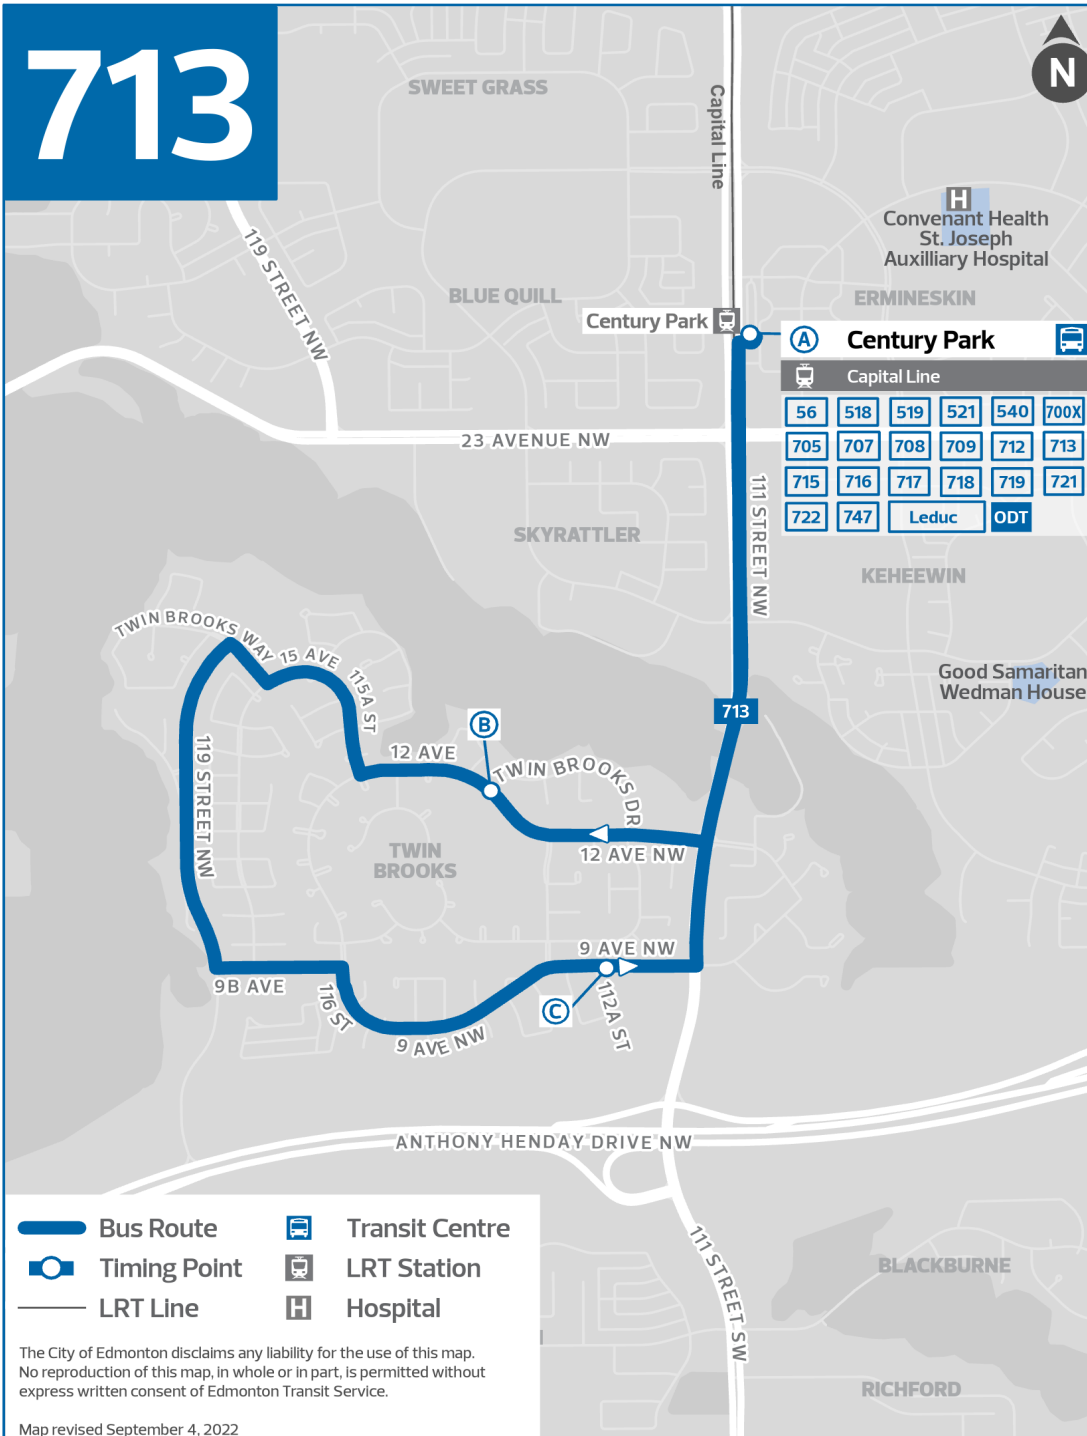

713

-  Bus Route
-  Timing Point
-  LRT Line
-  Transit Centre
-  LRT Station
-  Hospital

The City of Edmonton disclaims any liability for the use of this map. No reproduction of this map, in whole or in part, is permitted without express written consent of Edmonton Transit Service.

Map revised September 4, 2022

(A) Century Park							
Capital Line							
56	518	519	521	540	700X		
705	707	708	709	712	713		
715	716	717	718	719	721		
722	747	Leduc	ODT				

ETS Real-Time

Track your bus anywhere, anytime from your phone or computer using [Google Maps](#) or [Transit app](#).

TIMING POINTS

713

SUNDAY

CENTURY PARK TO TWIN BROOKS		TWIN BROOKS TO CENTURY PARK	
Century Park TC	Twin Brooks Dr & 12 Ave	Twin Brooks Dr & 12 Ave	Century Park TC
8:00	8:04	8:04	8:16
9:00	9:05	9:05	9:18
10:00	10:05	10:05	10:18
10:30	10:35	10:35	10:48
11:00	11:05	11:05	11:18
11:30	11:35	11:35	11:48
12:00	12:05	12:05	12:18
12:30	12:35	12:35	12:48
1:00	1:05	1:05	1:18
1:30	1:35	1:35	1:48
2:00	2:05	2:05	2:18
2:30	2:35	2:35	2:48
3:00	3:05	3:05	3:18
3:30	3:35	3:35	3:48
4:00	4:05	4:05	4:18
4:30	4:35	4:35	4:48
5:00	5:04	5:04	5:17
5:30	5:34	5:34	5:47
6:00	6:04	6:04	6:17
6:30	6:34	6:34	6:47
7:00	7:04	7:04	7:17
8:00	8:04	8:04	8:17
9:00	9:04	9:04	9:17
10:00	10:04	10:04	10:17

- ① ROUTE NUMBER
- ② DAY OF THE WEEK
- ③ LOCATION / TIMING POINTS
- ④ MAP MARKERS

①	② SUNDAY		
	CAPILANO TO DOWNTOWN		
	Capilano TC	79 St & 106 Ave	102 St & MacDonald Dr
④			
	5:35	5:43	5:56
	5:55	6:03	6:16
	6:15	6:23	6:36
	6:35	6:43	6:56
	6:55	7:03	7:16
	7:15	7:23	7:36
	7:35	7:43	7:56
	7:55	8:03	8:16
	8:15	8:23	8:36
	8:35	8:43	8:56
	8:55	9:03	9:17
	9:15	9:25	9:39
	9:35	9:44	9:58
	9:55	10:05	10:19
	10:15	10:24	10:38
	10:35	10:45	10:59
	10:50	10:59	11:13
	11:05	11:15	11:29
	11:30	11:40	11:42