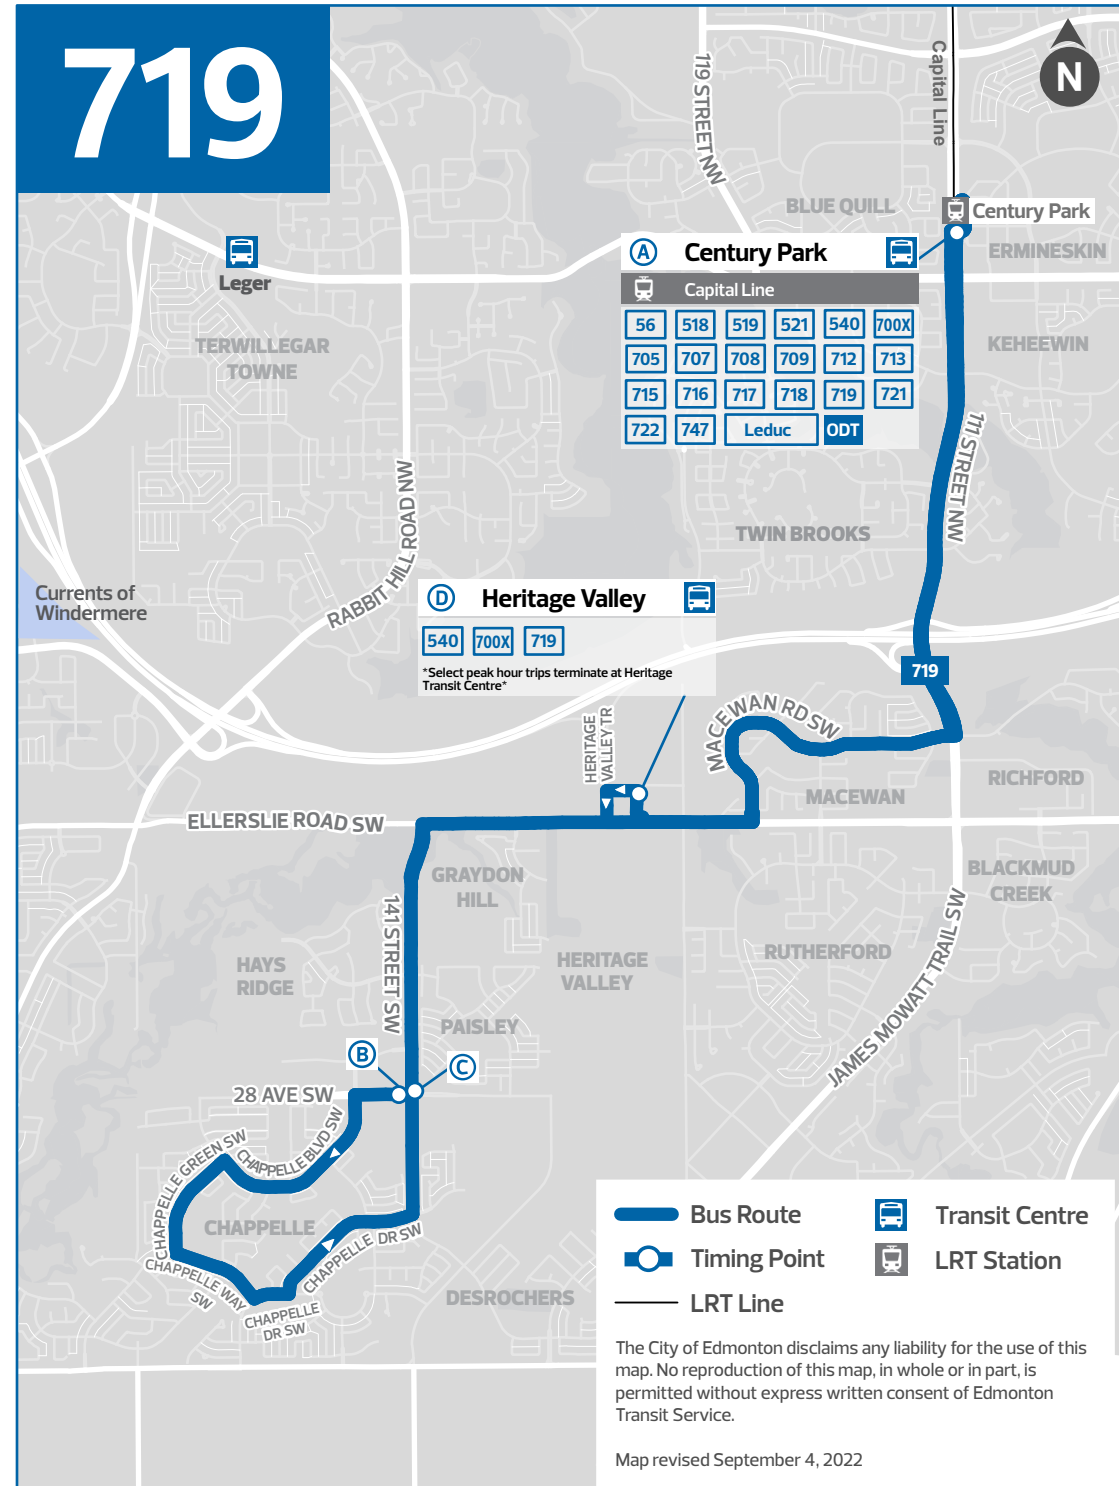

CONTINUED ON NEXT PANEL

CONTINUED ON NEXT PANEL

Bold text indicates p.m. time

TC = Transit Centre

Subject to change without notice

719

A Century Park						
Capital Line						
56	518	519	521	540	700X	
705	707	708	709	712	713	
715	716	717	718	719	721	
722	747	Leduc	ODT			

D Heritage Valley		
540	700X	719

Select peak hour trips terminate at Heritage Transit Centre

- Bus Route
- Timing Point
- LRT Line
- Transit Centre
- LRT Station

The City of Edmonton disclaims any liability for the use of this map. No reproduction of this map, in whole or in part, is permitted without express written consent of Edmonton Transit Service.

Map revised September 4, 2022