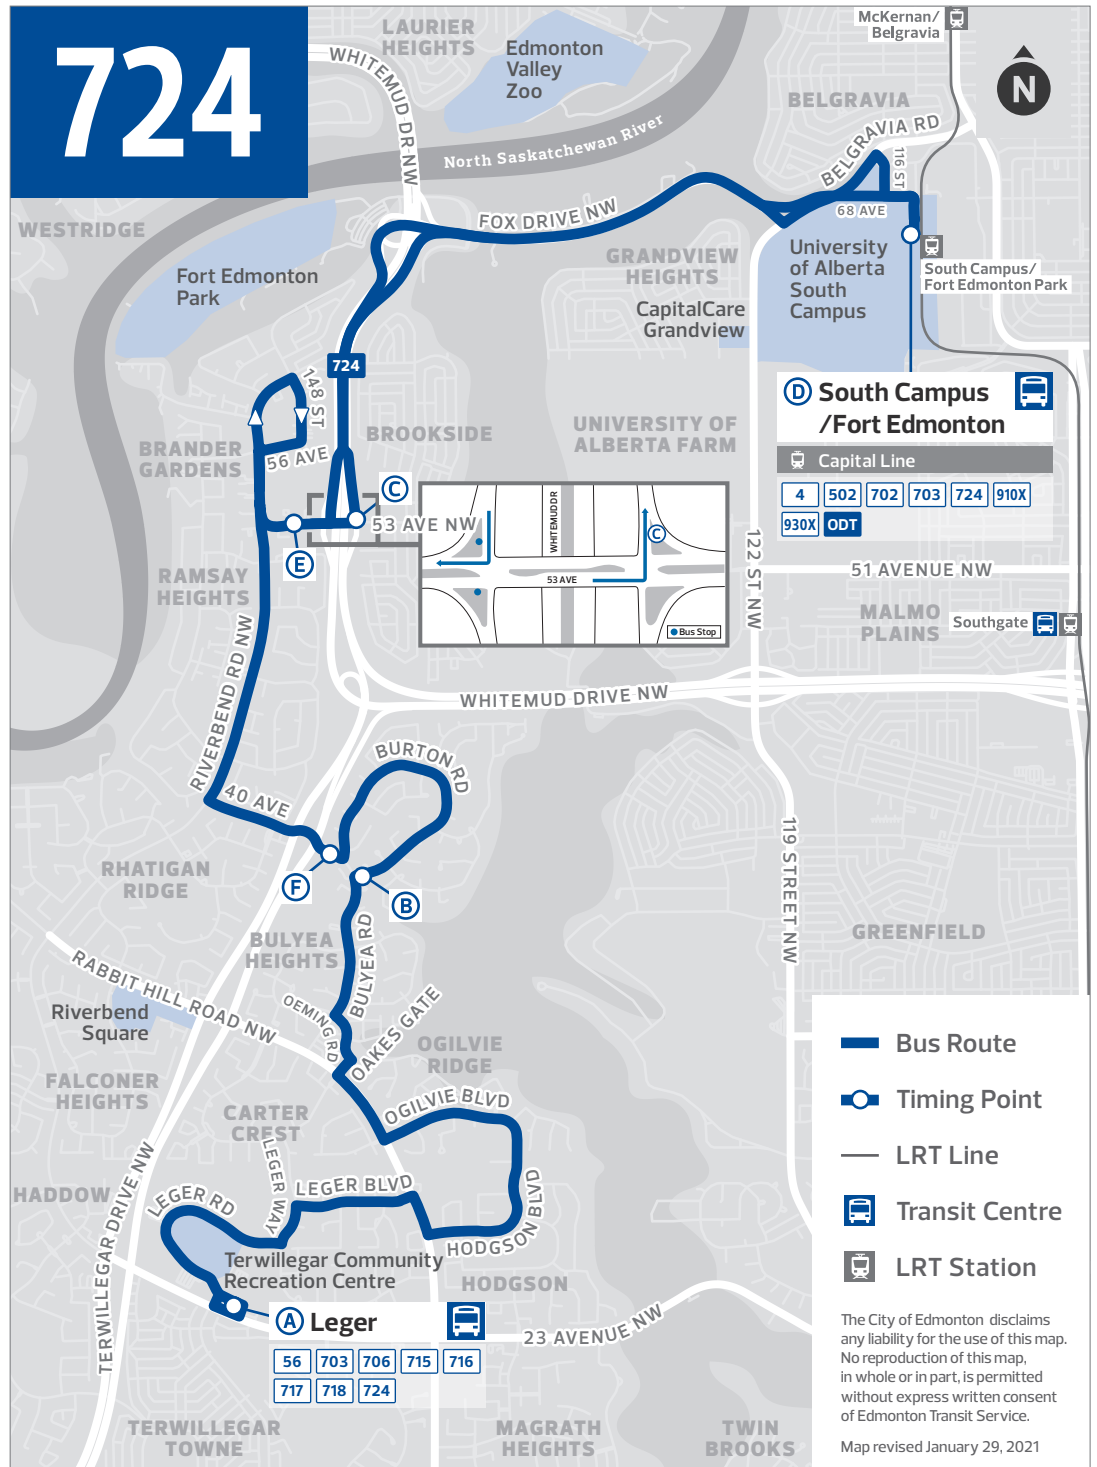

Revised: September 4, 2022

Edmonton
Transit
Service

Edmonton

724 MON TO FRI

LEGER TO SOUTH CAMPUS

Leger TC	Bulyea Rd & Burton Rd	Whitemud Dr & 53 Ave	South Campus Ft Edm TC
A → B → C → D			
5:30	5:43	6:02	6:09
6:00	6:13	6:32	6:39
6:30	6:43	7:02	7:09
6:45	6:58	7:17	7:24
7:00	7:13	7:32	7:39
7:30	7:43	8:02	8:09
7:34	7:47	8:06	8:13
7:40	7:53	8:12	
7:43	7:56	8:15	
8:00	8:13	8:32	8:39
8:30	8:43	9:02	9:09
3:00	3:12	3:28	3:35
3:30	3:42	3:58	4:05
4:00	4:12	4:28	4:35
4:30	4:42	4:58	5:05
5:00	5:12	5:28	5:35
5:30	5:42	5:58	6:05

TIMING POINTS

724 MON TO FRI

SOUTH CAMPUS TO LEGER

South Campus Ft Edm TC	Whitemud Dr & 53 Ave	Bulyea Rd & Terwillegar Dr	Leger TC
D → E → F → A			
5:39	5:45	5:57	6:14
6:09	6:15	6:27	6:44
6:39	6:45	6:57	7:14
7:09	7:15	7:27	7:44
7:39	7:45	7:57	8:14
8:09	8:15	8:27	8:44
8:39	8:45	8:57	9:14
	3:07	3:18	3:35
	3:13	3:24	3:41
	3:36	3:43	4:11
	4:06	4:13	4:41
	4:36	4:43	5:11
	5:06	5:13	5:41
	5:36	5:43	6:11
	6:06	6:13	6:41

TIMING POINTS

TC = Transit Centre

Subject to change without notice

Bold text indicates p.m. time

The City of Edmonton disclaims any liability for the use of this map. No reproduction of this map, in whole or in part, is permitted without express written consent of Edmonton Transit Service.

Map revised January 29, 2021