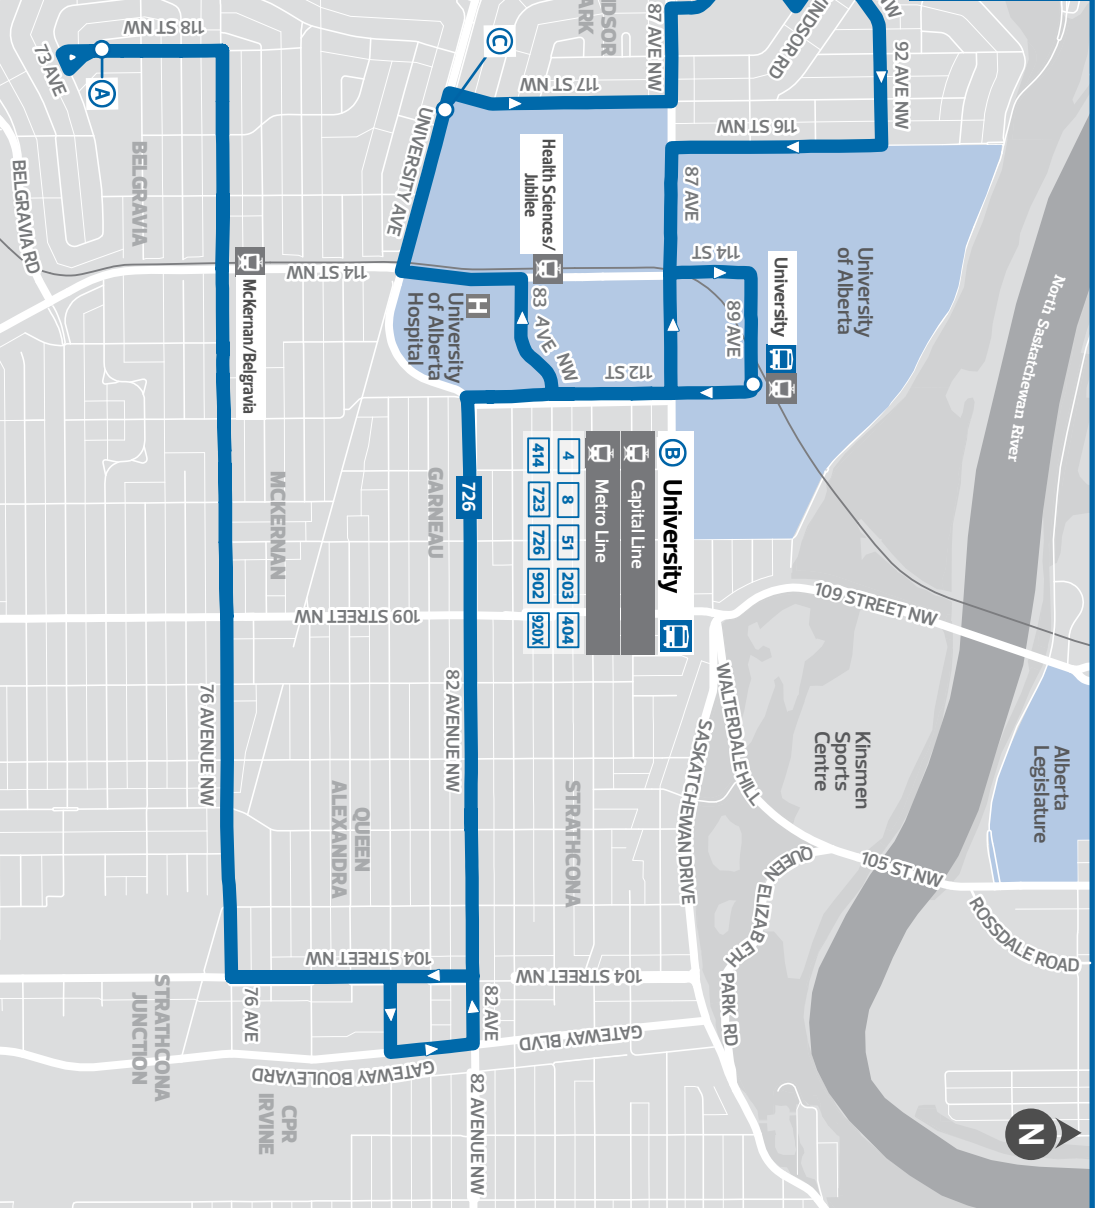

Revised: November 5, 2022

Edmonton
Transit
Service

726

726

MONDAY TO FRIDAY

BELGRAVIA TO UNIVERSITY TO WINDSOR PARK TO UNIVERSITY

118 St & 73 Ave	University TC	117 St & University Ave	University TC
A	B	C	B
9:24	9:51	9:55	10:07
10:24	10:51	10:55	11:07
11:24	11:51	11:55	12:07
12:24	12:51	12:55	1:07
1:24	1:51	1:55	2:07
2:24	2:51	2:55	3:07

TIMING POINTS

726

MONDAY TO FRIDAY

UNIVERSITY TO BELGRAVIA

114 St & 89 Ave NB	University TC	118 St & 73 Ave
B	B	A
9:03	9:04	9:24
10:03	10:04	10:24
11:03	11:04	11:24
12:03	12:04	12:24
1:03	1:04	1:24
2:03	2:04	2:24

TIMING POINTS

The City of Edmonton disclaims any liability for the use of this map. No reproduction of this map, in whole or in part, is permitted without express written consent of Edmonton Transit Service.

- Bus Route
- Timing Point
- LRT Line
- Transit Centre
- LRT Station
- Hospital

University

Capital Line
Metro Line

4	8	51	203	404
414	1723	726	902	920X

TC = Transit Centre
 Subject to change without notice
 Bold text indicates p.m. time