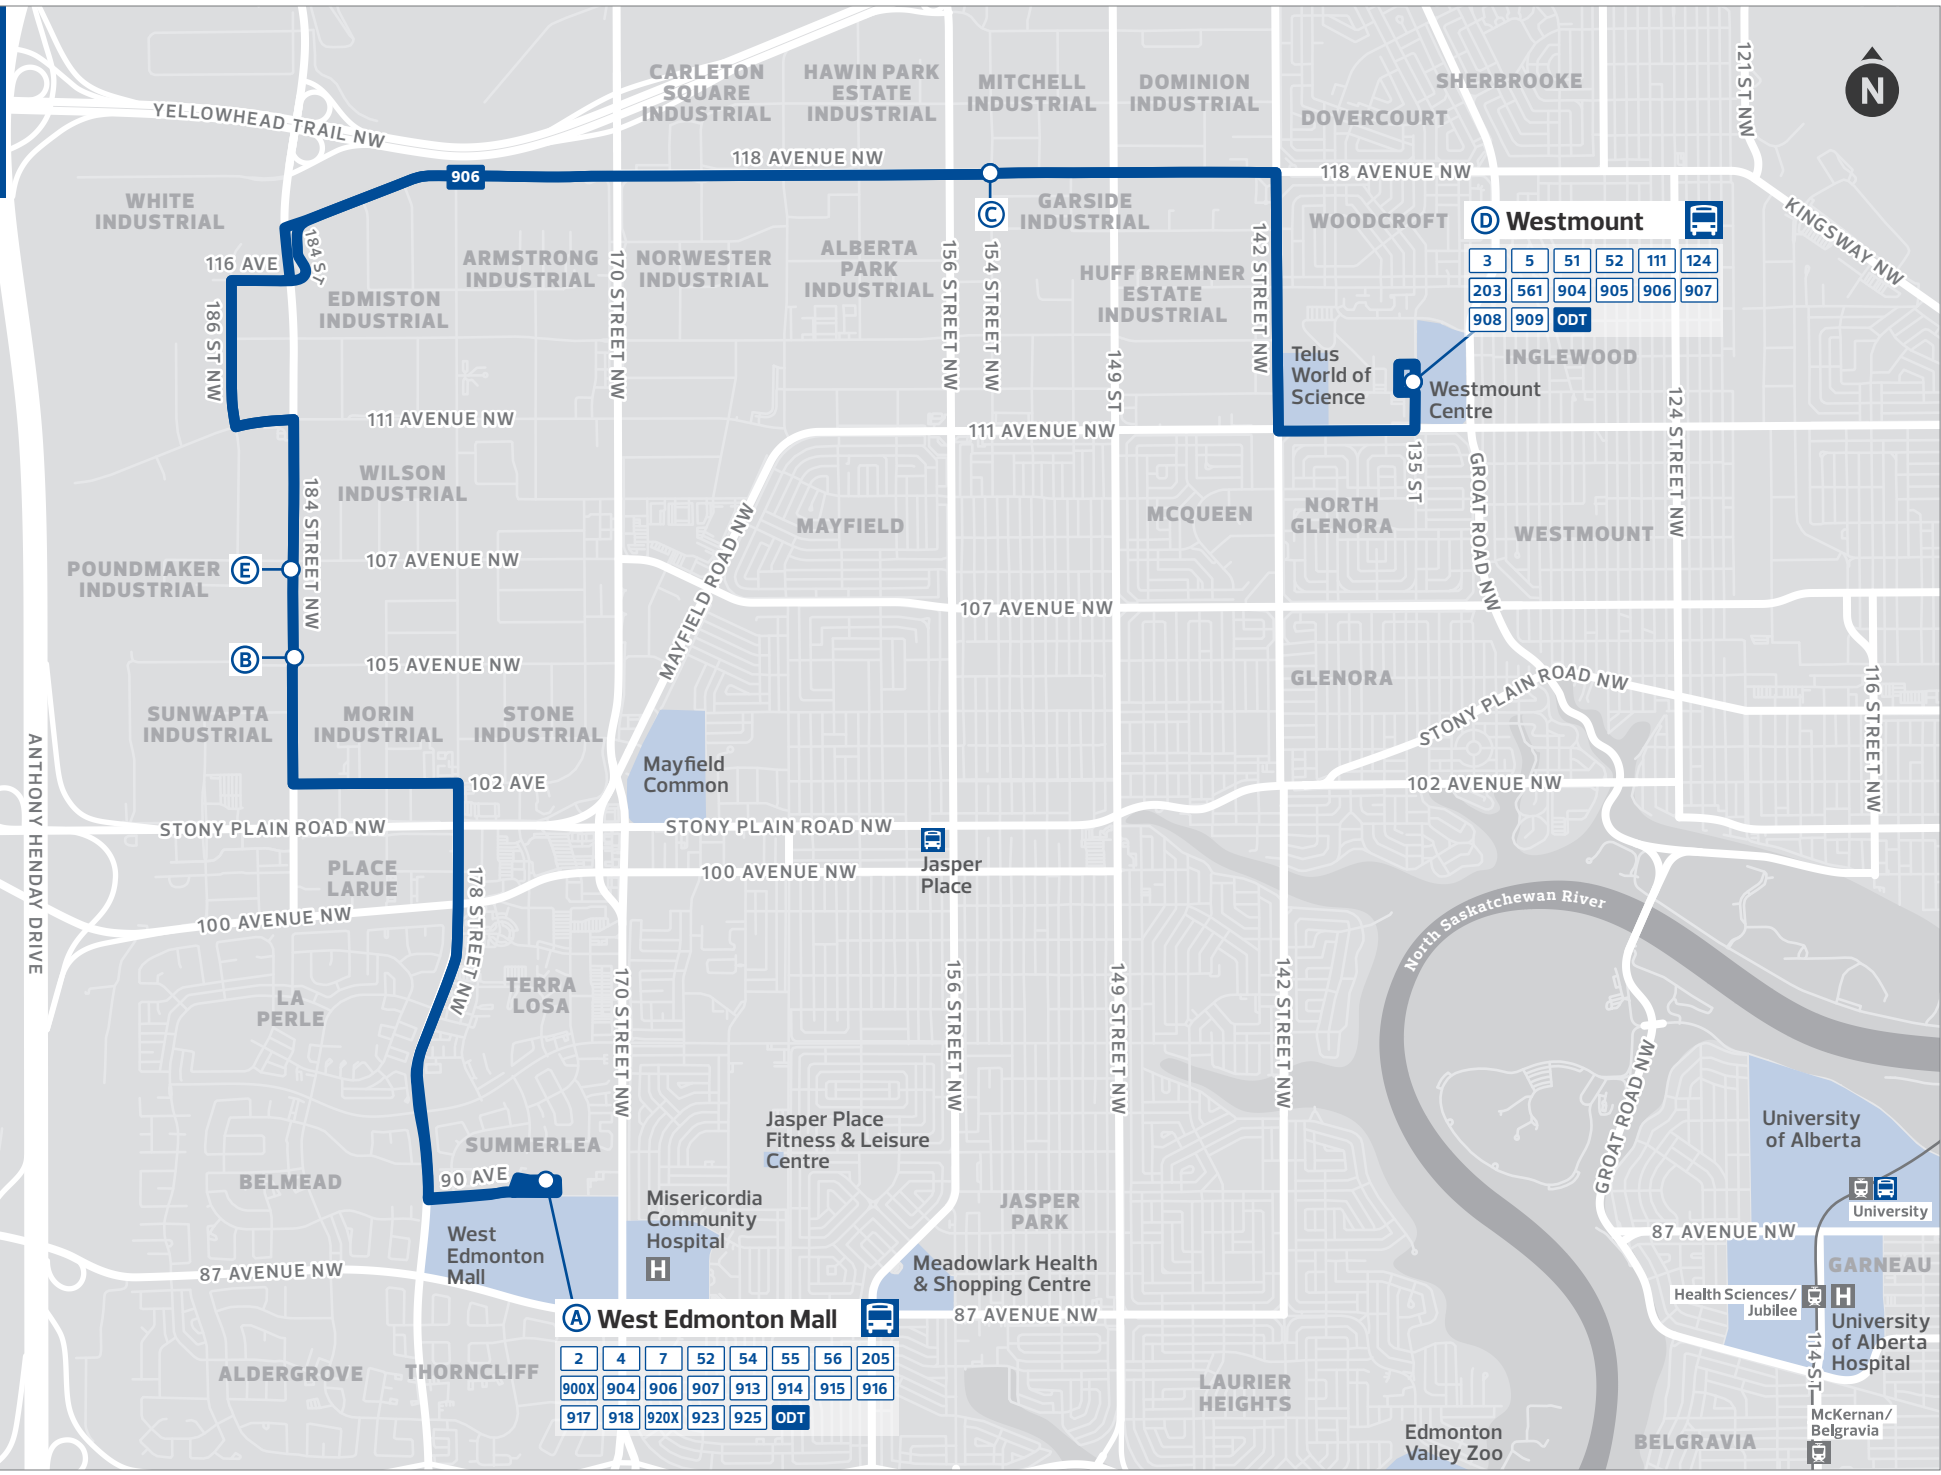

- ① ROUTE NUMBER
- ② DAY OF THE WEEK
- ③ LOCATION / TIMING POINTS
- ④ MAP MARKERS

1			2 SUNDAY		
CAPILANO TO DOWNTOWN			CAPILANO TO DOWNTOWN		
③ Capilano TC	79 St & 106 Ave	102 St & MacDonald Dr	Capilano TC	79 St & 106 Ave	102 St & MacDonald Dr
④ A	B	C	A	B	C
5:35	5:43	5:56	5:20	5:28	5:41
5:55	6:03	6:16	5:35	5:43	5:56
6:15	6:23	6:36	5:50	5:58	6:11
6:35	6:43	6:56	6:05	6:13	6:26
6:55	7:03	7:16	6:20	6:28	6:41
7:15	7:23	7:36	6:35	6:43	6:56
7:35	7:43	7:56	6:50	6:58	7:11
7:55	8:03	8:16	7:05	7:13	7:26
8:15	8:23	8:36	7:25	7:33	7:46
8:35	8:43	8:56	7:45	7:53	8:06
8:55	9:03	9:16	8:05	8:13	8:26
9:15	9:25	9:39	8:25	8:33	8:46
9:35	9:44	9:58	8:45	8:53	9:06
9:55	10:05	10:19	9:05	9:13	9:26
10:15	10:24	10:38	9:25	9:33	9:46
10:35	10:45	10:59	9:45	9:53	10:06
10:50	10:59	11:13	10:05	10:13	10:26
11:05	11:15	11:29	10:25	10:33	10:46
11:20	11:30	11:43	10:45	10:53	11:06

To book your ride:

- + Download the Edmonton On Demand Transit app
- + Visit edmonton.ca/OnDemandTransit
- + Call 780-496-2400

For more information, visit edmonton.ca/OnDemandTransit

INFORMATION

906

WEST EDMONTON MALL
WESTMOUNT

Revised: July 3, 2022

Edmonton
Transit
Service

906

-  Bus Route
-  Timing Point
-  LRT Line
-  Transit Centre
-  LRT Station
-  Hospital

The City of Edmonton disclaims any liability for the use of this map. No reproduction of this map, in whole or in part, is permitted without express written consent of Edmonton Transit Service.

Map revised November 28, 2021

(A) West Edmonton Mall

2	4	7	52	54	55	56	205
900X	904	906	907	913	914	915	916
917	918	920X	923	925	ODT		

(D) Westmount

3	5	51	52	111	124
203	561	904	905	906	907
908	909	ODT			