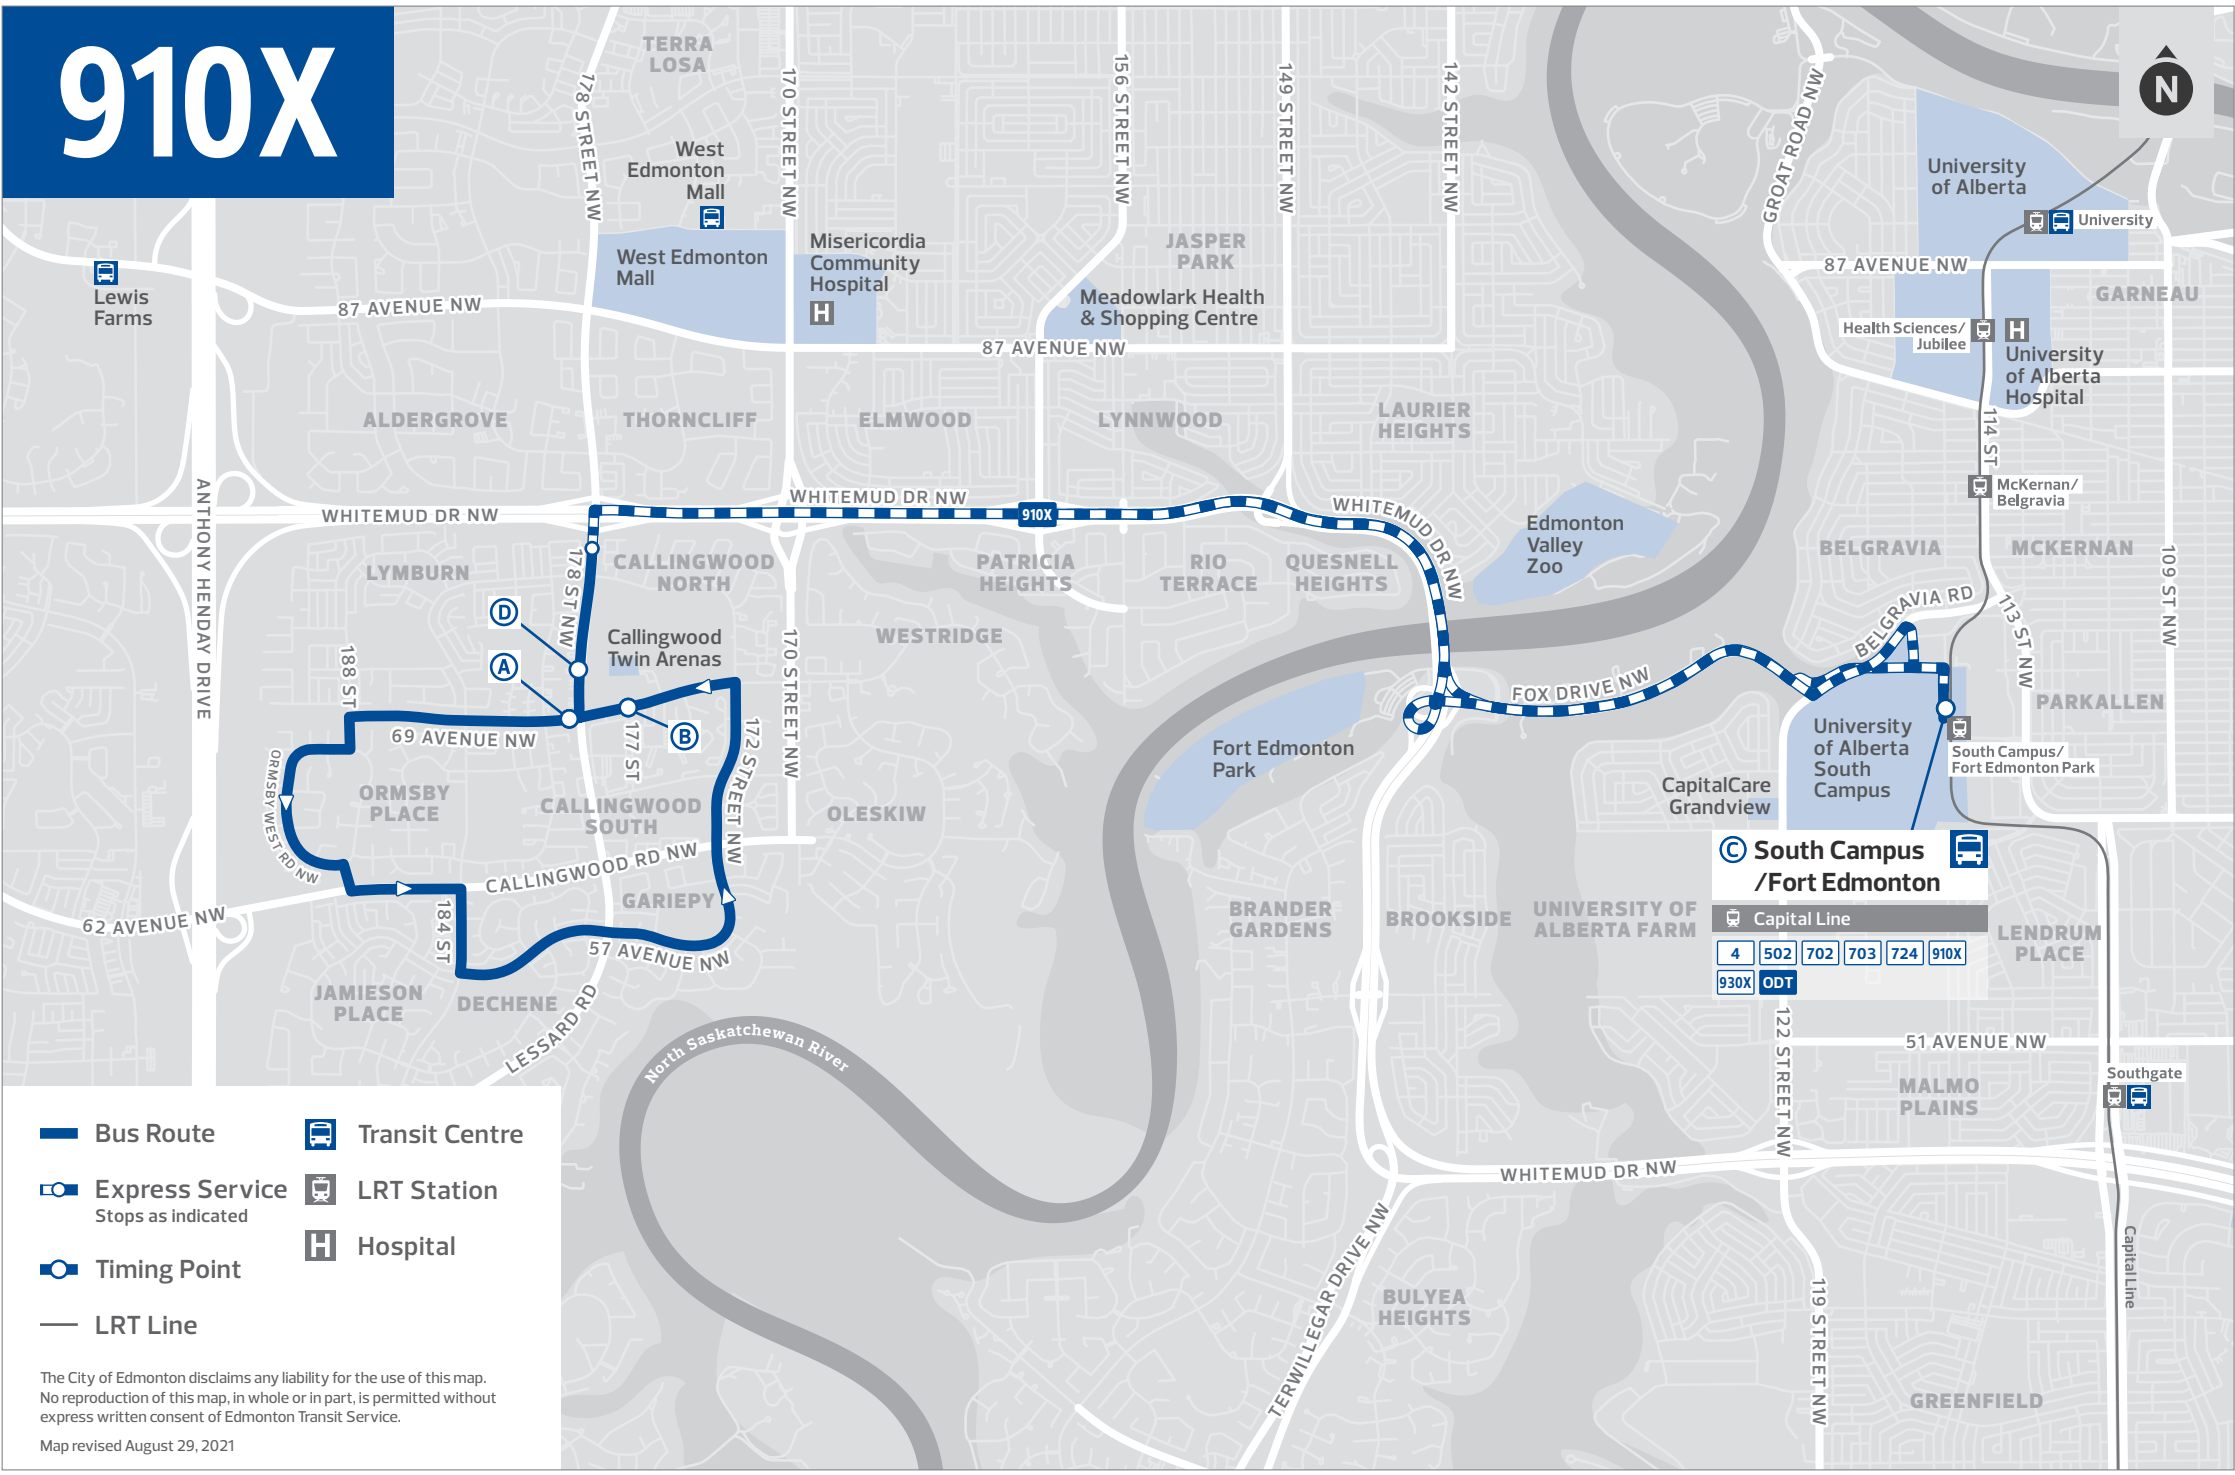

# 910x

CALLINGWOOD  
SOUTH CAMPUS /  
FORT EDMONTON PARK

Revised: September 4, 2022

Edmonton  
Transit  
Service

Edmonton

# 910X

- Bus Route
- o- Express Service  
Stops as indicated
- o- Timing Point
- LRT Line
- Transit Centre
- LRT Station
- Hospital

**South Campus /Fort Edmonton**

Capital Line

4	502	702	703	724	910X
930X	ODT				