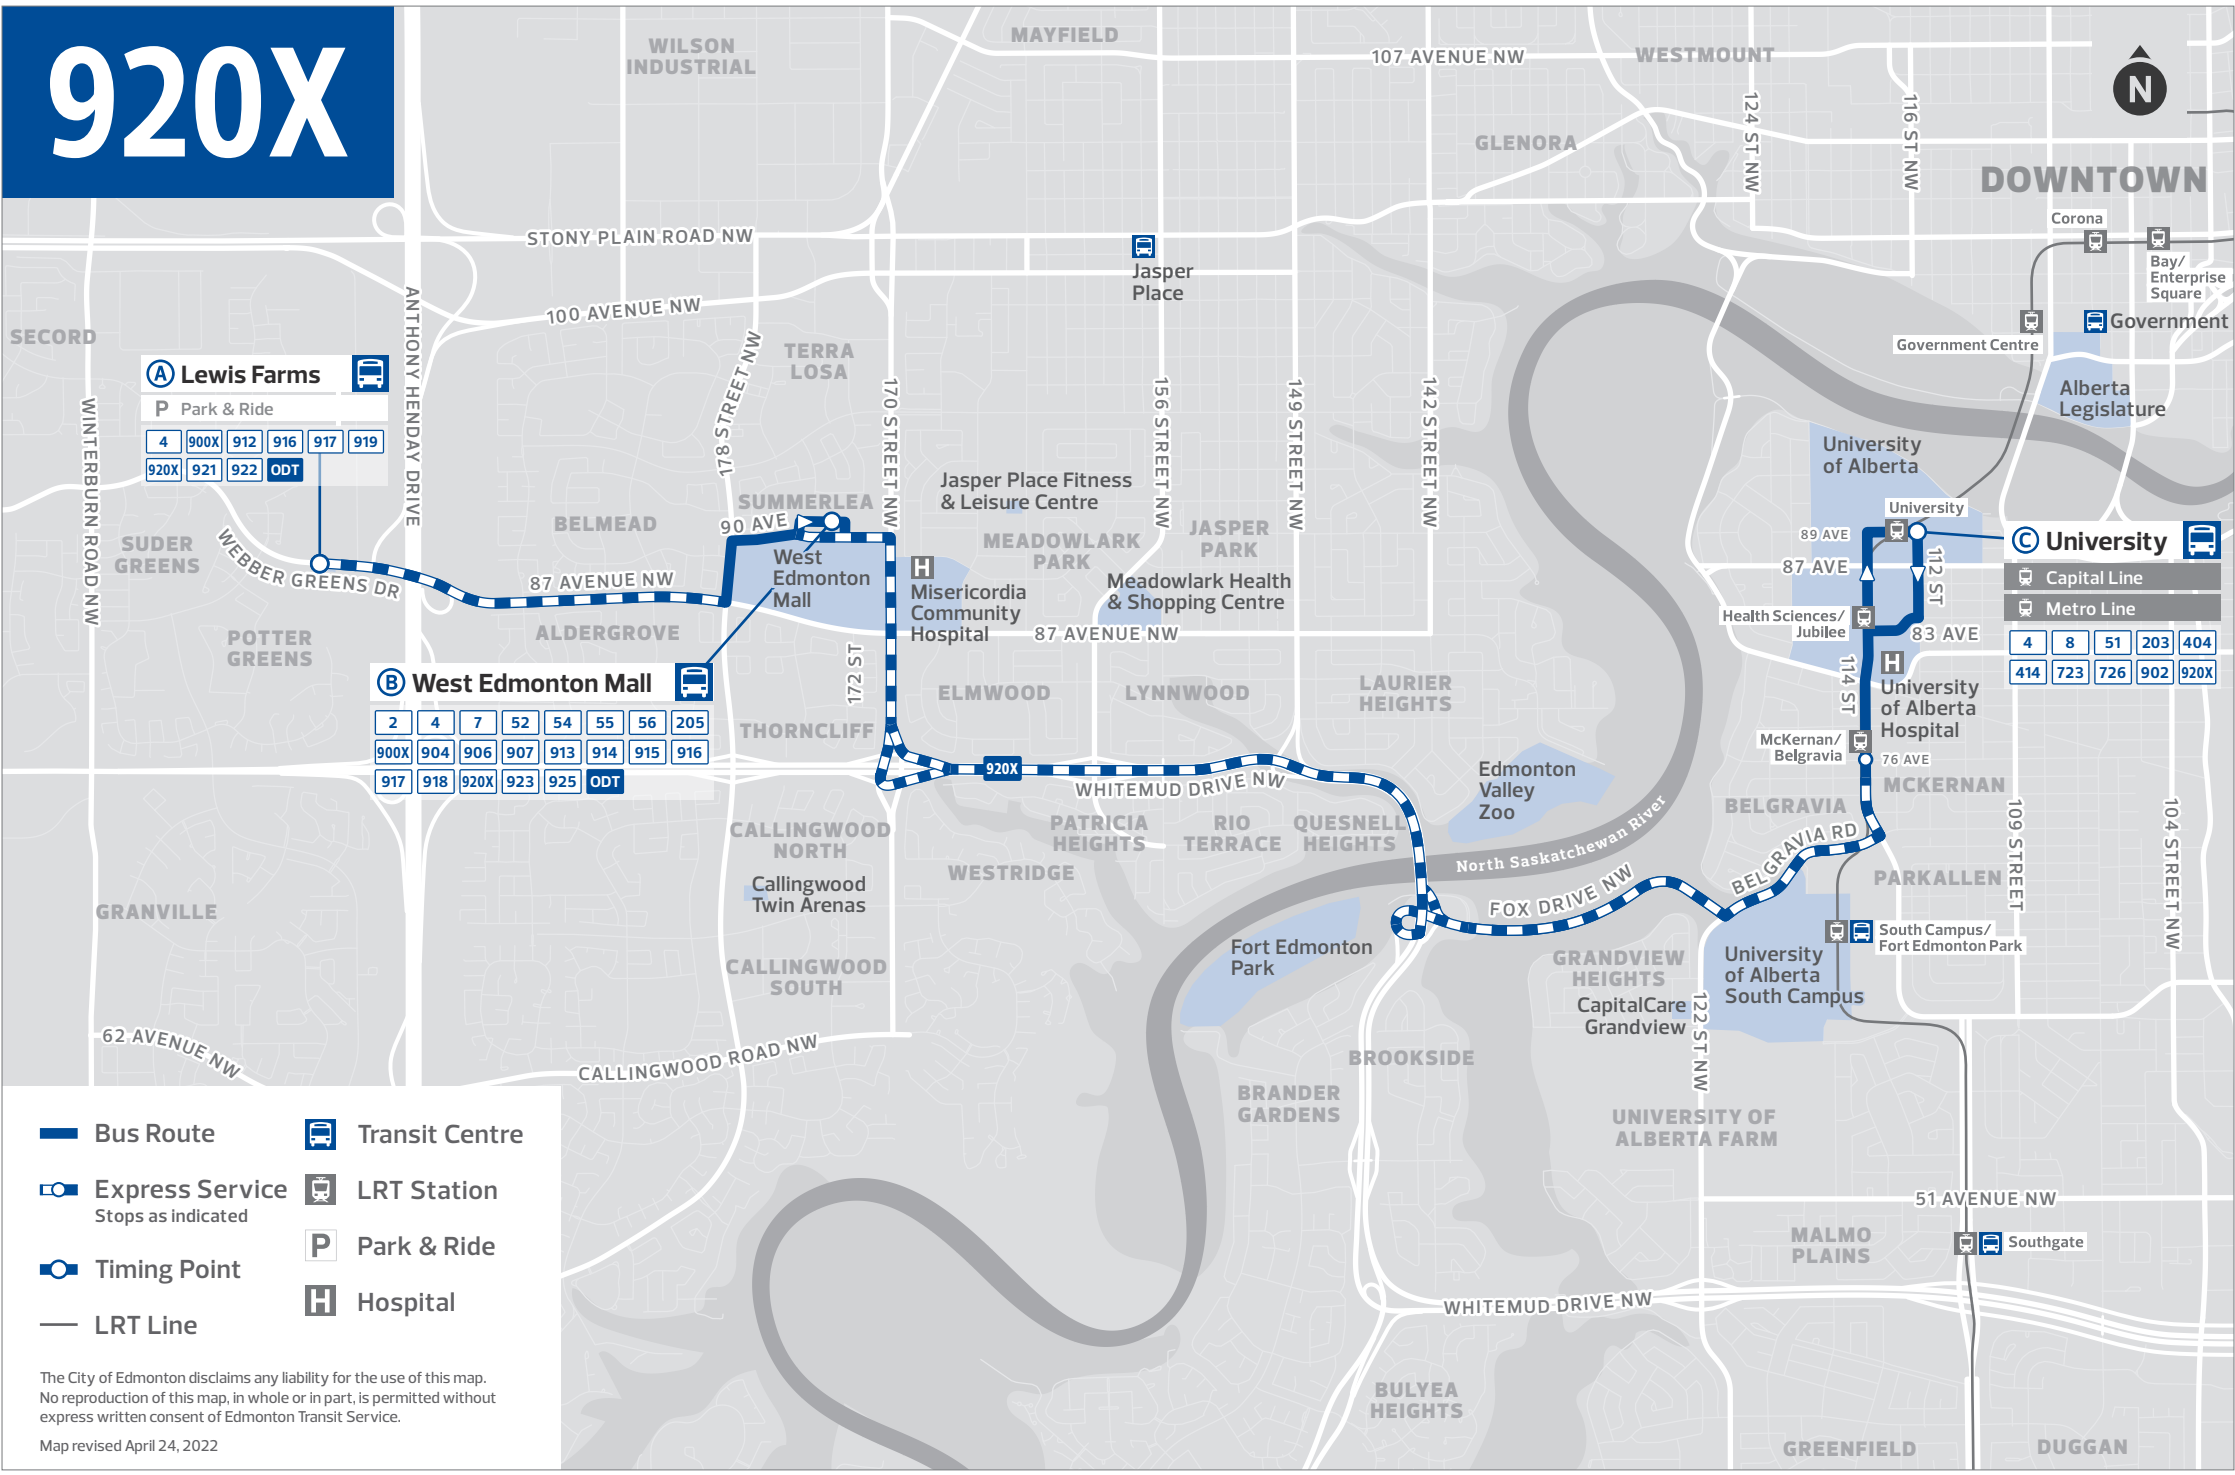

To book your ride:

- + Download the Edmonton On Demand Transit app
- + Visit edmonton.ca/OnDemandTransit
- + Call **780-496-2400**

For more information, visit edmonton.ca/OnDemandTransit

INFORMATION

920x

LEWIS FARMS
WEST EDMONTON MALL
UNIVERSITY

Revised: September 4, 2022

Edmonton
Transit
Service

920X

A Lewis Farms

Park & Ride

4	900X	912	916	917	919
920X	921	922	ODT		

B West Edmonton Mall

2	4	7	52	54	55	56	205
900X	904	906	907	913	914	915	916
917	918	920X	923	925	ODT		

C University

Capital Line

Metro Line

4	8	51	203	404
414	723	726	902	920X

- Bus Route
- Express Service
Stops as Indicated
- Timing Point
- LRT Line
- Transit Centre
- LRT Station
- Park & Ride
- Hospital

The City of Edmonton disclaims any liability for the use of this map. No reproduction of this map, in whole or in part, is permitted without express written consent of Edmonton Transit Service.

Map revised April 24, 2022