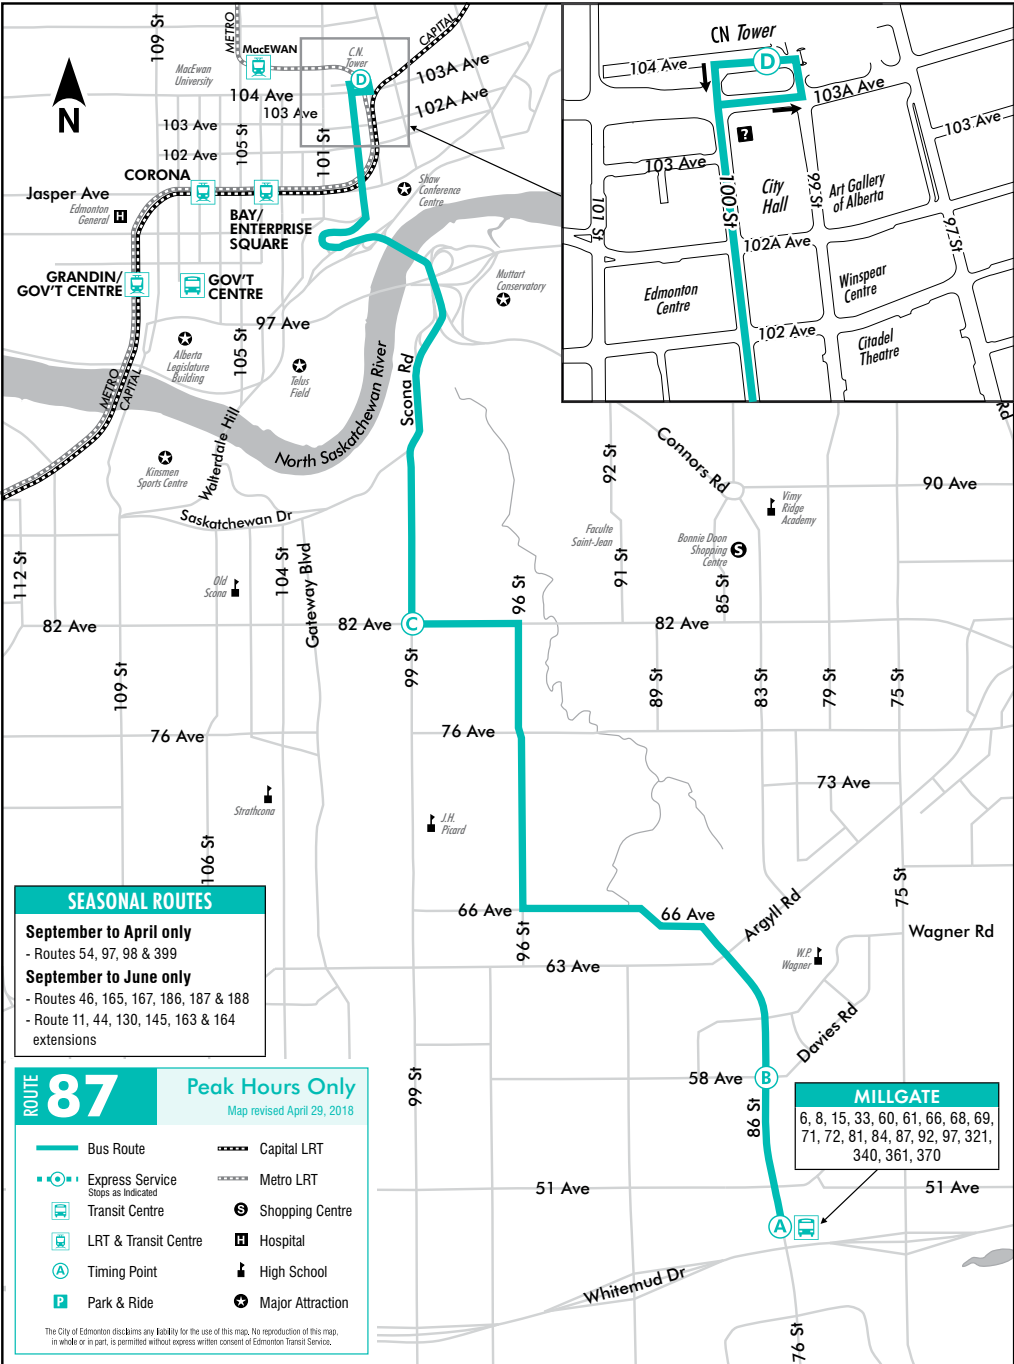

SEASONAL ROUTES
September to April only
- Routes 54, 97, 98 & 399
September to June only
- Routes 46, 165, 167, 186, 187 & 188
- Route 11, 44, 130, 145, 163 & 164 extensions

ROUTE 87 Peak Hours Only
Map revised April 29, 2018

- Bus Route
- Express Service Stops as Indicated
- Transit Centre
- LRT & Transit Centre
- Timing Point
- Park & Ride
- Capital LRT
- Metro LRT
- Shopping Centre
- Hospital
- High School
- Major Attraction

The City of Edmonton disclaims any liability for the use of this map. No reproduction of this map, in whole or in part, is permitted without express written consent of Edmonton Transit Services.

MILLGATE
6, 8, 15, 33, 60, 61, 66, 68, 69, 71, 72, 81, 84, 87, 92, 97, 321, 340, 361, 370

ROUTE 87 MONDAY TO FRIDAY

Millgate to Downtown				Downtown to Millgate														
Mill Woods TC	86 St Davies Rd	99 St 83 Av	100 St 104 Av	100 St 104 Av	99 St 82 Av	86 St 58 Av	Mill Woods TC											
A	B	C	D	D	C	B	A											
6:59	7:02	7:15	7:28															
7:29	7:32	7:45	7:58															
7:59	8:02	8:15	8:28					8:01	8:12	8:22	8:27							
3:25	3:28	3:40	3:52	3:23	3:39	3:51	3:57											
3:55	3:58	4:10	4:22	3:53	4:09	4:21	4:27											
4:25	4:28	4:40	4:52	4:23	4:39	4:51	4:57											
				4:53	5:09	5:21	5:27											

Bold Text represents P.M. time   TC = Transit Centre   C=Community Bus   Subject to change without notice

TIMING POINTS