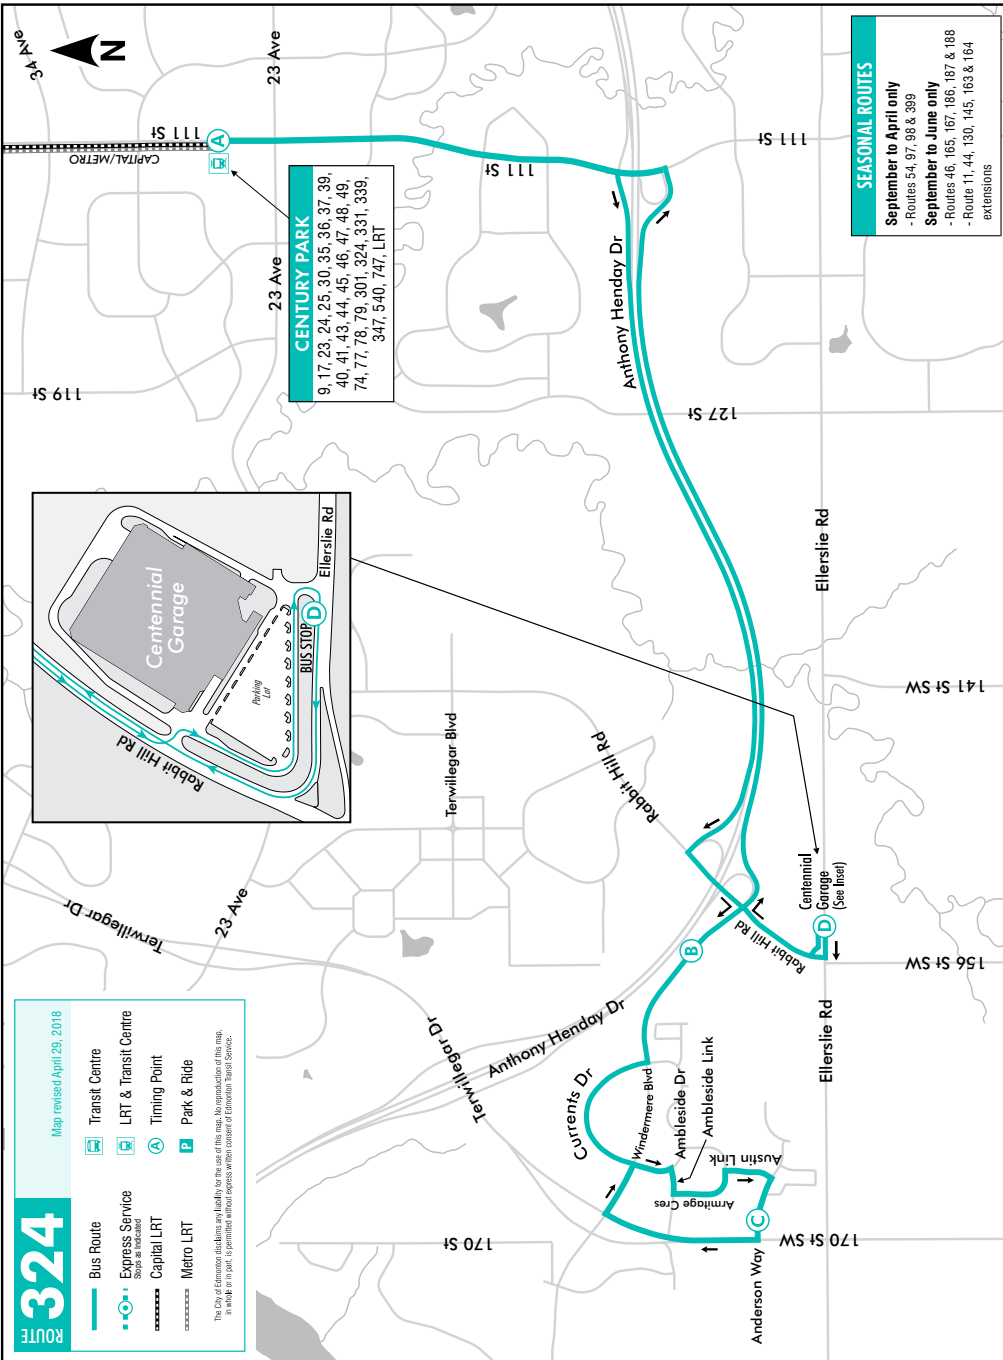

ROUTE 324 MONDAY TO FRIDAY   **ROUTE 324 SATURDAY**

Century Park to Ambleside			Ambleside to Century Park			Century Park to Ambleside			Ambleside to Century Park			
Century Park TC	156 St Windermere Blvd S.W.	170 St Anderson Way S.W.	170 St Anderson Way S.W.	Rabbit Hill Rd Ellerslie Rd S.W.	Century Park TC	Century Park TC	156 St Windermere Blvd S.W.	170 St Anderson Way S.W.	170 St Anderson Way S.W.	Rabbit Hill Rd Ellerslie Rd S.W.	Century Park TC	
A	B	C	C	D	A		A	B	C	C	D	A
9:52	10:03	10:13	10:13	10:23	10:35		5:03	5:14	5:24	5:24	5:34	5:46
10:22	10:33	10:43	10:43	10:53	11:05		6:03	6:14	6:24	6:24	6:34	6:46
11:22	11:33	11:43	11:43	11:53	12:05		7:03	7:14	7:24	7:24	7:34	7:46
12:22	12:33	12:43	12:43	12:53	1:05							
							7:03	7:14	7:24	7:24	7:34	7:46
							8:03	8:14	8:24	8:24	8:34	8:46
							9:03	9:14	9:24	9:24	9:34	9:46
							10:03	10:14	10:24	10:24	10:34	10:46
							11:03	11:14	11:24	11:24	11:34	11:46
							12:03	12:14	12:24	12:24	12:34	12:46

ROUTE 324 SUNDAY

Century Park to Ambleside			Ambleside to Century Park		
Century Park TC	156 St Windermere Blvd S.W.	170 St Anderson Way S.W.	170 St Anderson Way S.W.	Rabbit Hill Rd Ellerslie Rd S.W.	Century Park TC
A	B	C	C	D	A
6:03	6:14	6:24	6:24	6:34	6:46
7:03	7:14	7:24	7:24	7:34	7:46
8:03	8:14	8:24	8:24	8:34	8:46
9:03	9:14	9:24	9:24	9:34	9:46
7:03	7:14	7:24	7:24	7:34	7:46
8:03	8:14	8:24	8:24	8:34	8:46
9:03	9:14	9:24	9:24	9:34	9:46
10:03	10:14	10:24	10:24	10:34	10:46
11:03	11:14	11:24	11:24	11:34	11:46

Bold Text represents P.M. time   TC = Transit Centre   C=Community Bus   Subject to change without notice