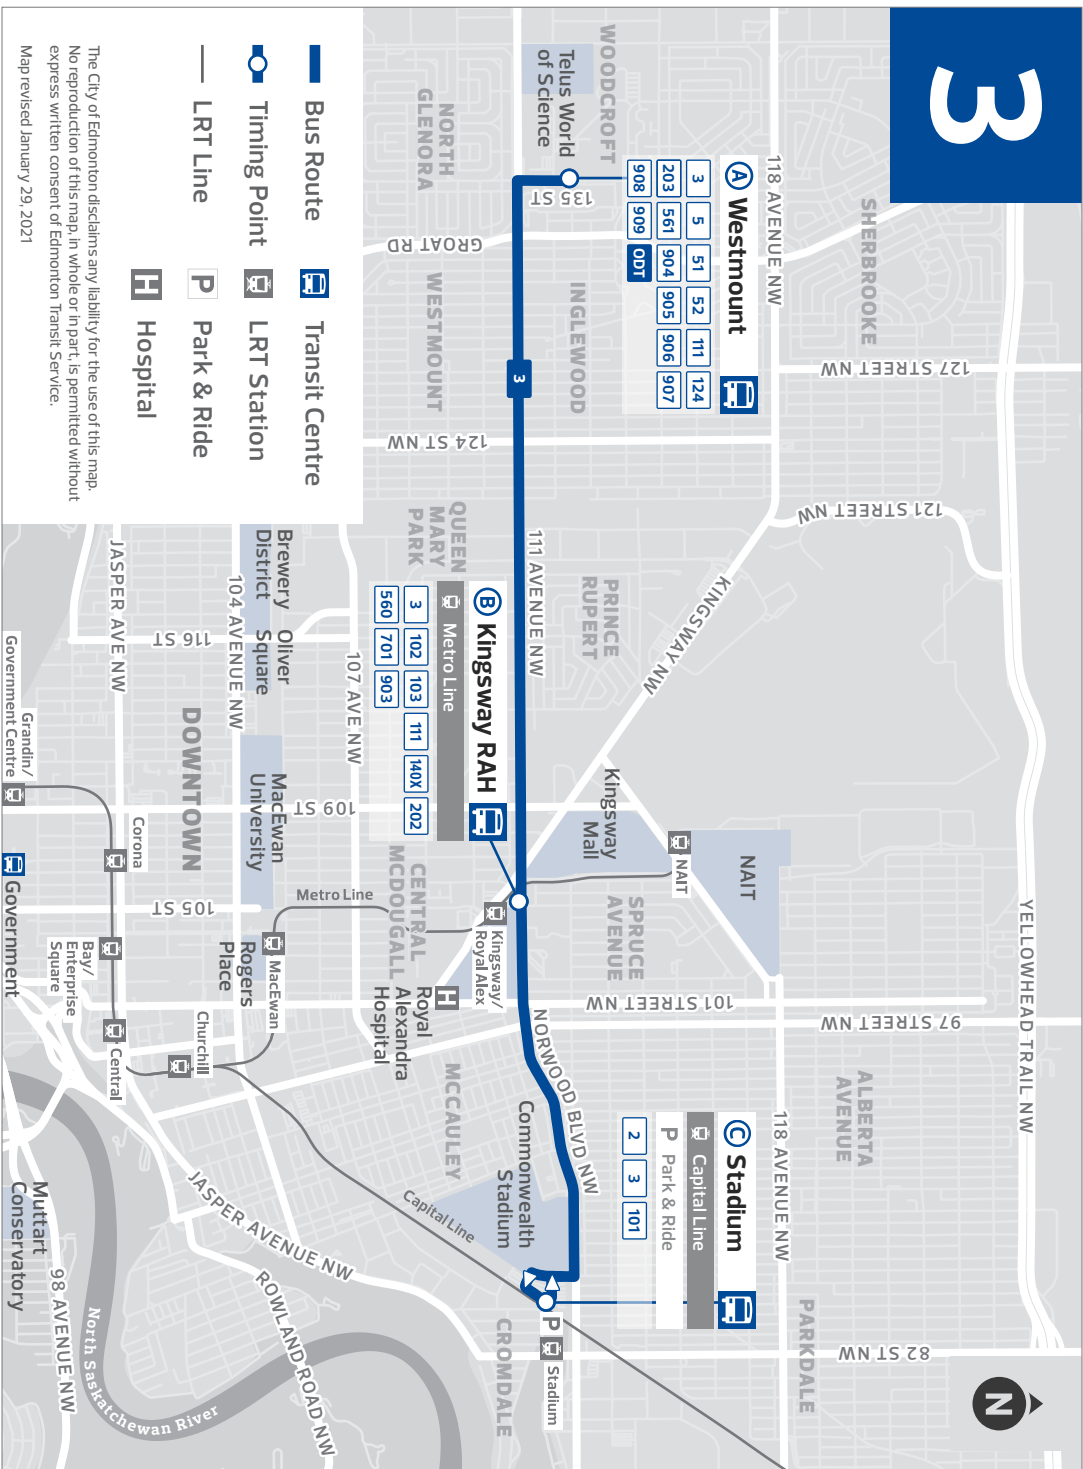

ETS Text & Ride

Text the bus stop number to 31100 or bus stop # [space] bus route # to receive your bus schedule by text message.

ETS BusLink

Call 780-496-1600 for information about when the next bus or LRT is scheduled to arrive.

Customer Service

For assistance with transit-related questions, call 311 to speak with an agent (7 am to 7 pm, 7 days/week. Closed on statutory holidays) or submit a request for assistance at edmonton.ca/311. If calling from outside Edmonton, dial 780-442-5311.

Transit Watch

Report unsafe behaviour and suspicious activity or packages to uniformed ETS staff, or call Transit Watch at 780-442-4900. You can also discreetly send a text message to 780-442-4900 and a Transit Watch staff member will respond. They may also dispatch appropriate security staff, if needed.

TTY Service

Call 780-944-5555 for people with decreased hearing and/or speech abilities.

On Demand Transit

On Demand Transit (ODT) connects 30 neighbourhoods and 16 large seniors' residences to Edmonton's regular bus and LRT service. During the two-year pilot period, there is no fare payment collected when you board On Demand Transit shuttles. Instead, you pay your regular fare when you transfer to a regular bus or LRT. To book your ride:

- + Download the Edmonton On Demand Transit app
- + Visit edmonton.ca/ondemandtransit
- + Call 780-496-2400

The City of Edmonton disclaims any liability for the use of this map. No reproduction of this map, in whole or in part, is permitted without express written consent of Edmonton Transit Service.
Map revised January 29, 2021