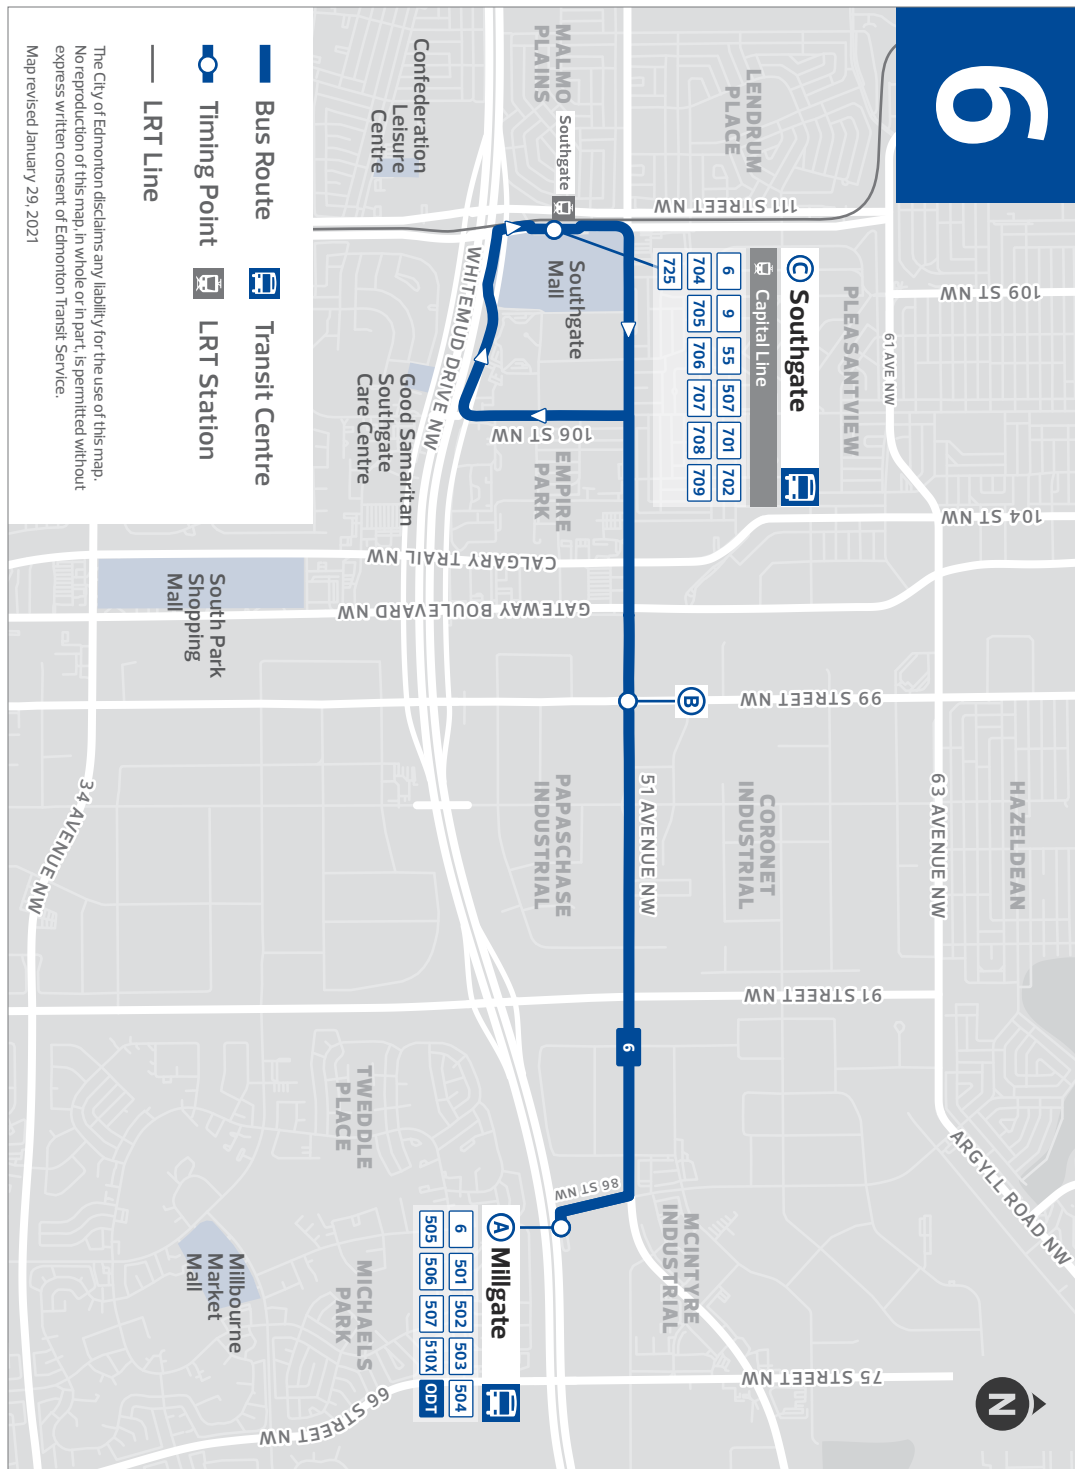

6

SUNDAY

SOUTHGATE TO MILLGATE

SOUTHGATE TO MILLGATE

Southgate TC	99 St & 51 Ave	Millgate TC	Southgate TC	99 St & 51 Ave	Millgate TC
C	B	A	C	B	A
6:27	6:34	6:41	5:46	5:53	6:00
6:47	6:54	7:01	6:01	6:08	6:15
7:07	7:14	7:21	6:16	6:23	6:30
7:27	7:34	7:41	6:31	6:38	6:45
7:47	7:54	8:01	6:46	6:53	7:00
8:07	8:14	8:21	7:07	7:14	7:21
8:27	8:34	8:41	7:28	7:35	7:42
8:47	8:54	9:01	7:48	7:55	8:02
9:07	9:15	9:23	8:08	8:15	8:22
9:27	9:35	9:43	8:28	8:35	8:42
9:45	9:53	10:01	8:48	8:55	9:02
10:00	10:08	10:16	9:08	9:15	9:22
10:15	10:23	10:31	9:28	9:35	9:42
10:30	10:38	10:46	9:48	9:55	10:02
10:45	10:53	11:01	10:08	10:15	10:22
11:00	11:08	11:16	10:28	10:35	10:42
11:15	11:23	11:31	10:48	10:55	11:02
11:30	11:38	11:46	11:08	11:15	11:22
11:45	11:53	12:01	11:28	11:35	11:42
12:00	12:08	12:16	11:48	11:55	12:02
12:15	12:23	12:31	12:08	12:15	12:22
12:30	12:38	12:46	12:28	12:35	12:42
12:45	12:53	1:01			
1:00	1:08	1:16			
1:15	1:23	1:31			
1:30	1:38	1:46			
1:45	1:53	2:01			
2:00	2:08	2:16			
2:15	2:23	2:31			
2:30	2:38	2:46			
2:45	2:53	3:01			
3:00	3:08	3:16			
3:15	3:23	3:31			
3:30	3:38	3:46			
3:45	3:53	4:01			
4:00	4:08	4:16			
4:15	4:23	4:31			
4:30	4:38	4:46			
4:45	4:53	5:01			
5:01	5:08	5:15			
5:16	5:23	5:30			
5:31	5:38	5:45			

CONTINUED ON NEXT PANEL

TC = Transit Centre

TRANSIT POINTS

6

ETS Real-Time

Track your bus anywhere anytime from your phone or computer using these recommended real-time tools: edmonton.ca/realtime, Google Maps, Transit App

ETS Text & Ride

Text the bus stop number to 31100 or bus stop # [space] bus route # to receive your bus schedule by text message.

ETS BusLink

Call 780-496-1600 for information about when the next bus or LRT is scheduled to arrive.

Customer Service

For assistance with transit-related questions, call 311 to speak with an agent (7 am to 7 pm, 7 days/week. Closed on statutory holidays) or submit a request for assistance at edmonton.ca/311. If calling from outside Edmonton, dial 780-442-5311.

Transit Watch

Report unsafe behaviour and suspicious activity or packages to uniformed ETS staff, or call Transit Watch at 780-442-4900.

You can also discreetly send a text message to 780-442-4900 and a Transit Watch staff member will respond. They may also dispatch appropriate security staff, if needed.

TTY Service

Call 780-944-5555 for people with decreased hearing and/or speech abilities.

On Demand Transit

On Demand Transit (ODT) connects 30 neighbourhoods and 16 large seniors' residences to Edmonton's regular bus and LRT service. During the two-year pilot period, there is no fare payment collected when you board On Demand Transit shuttles. Instead, you pay your regular fare when you transfer to a regular bus or LRT. To book your ride:

- + Download the Edmonton On Demand Transit app
- + Visit edmonton.ca/ondemandtransit
- + Call 780-496-2400

INFORMATION

6

MILLGATE SOUTHGATE

Edmonton Transit Service