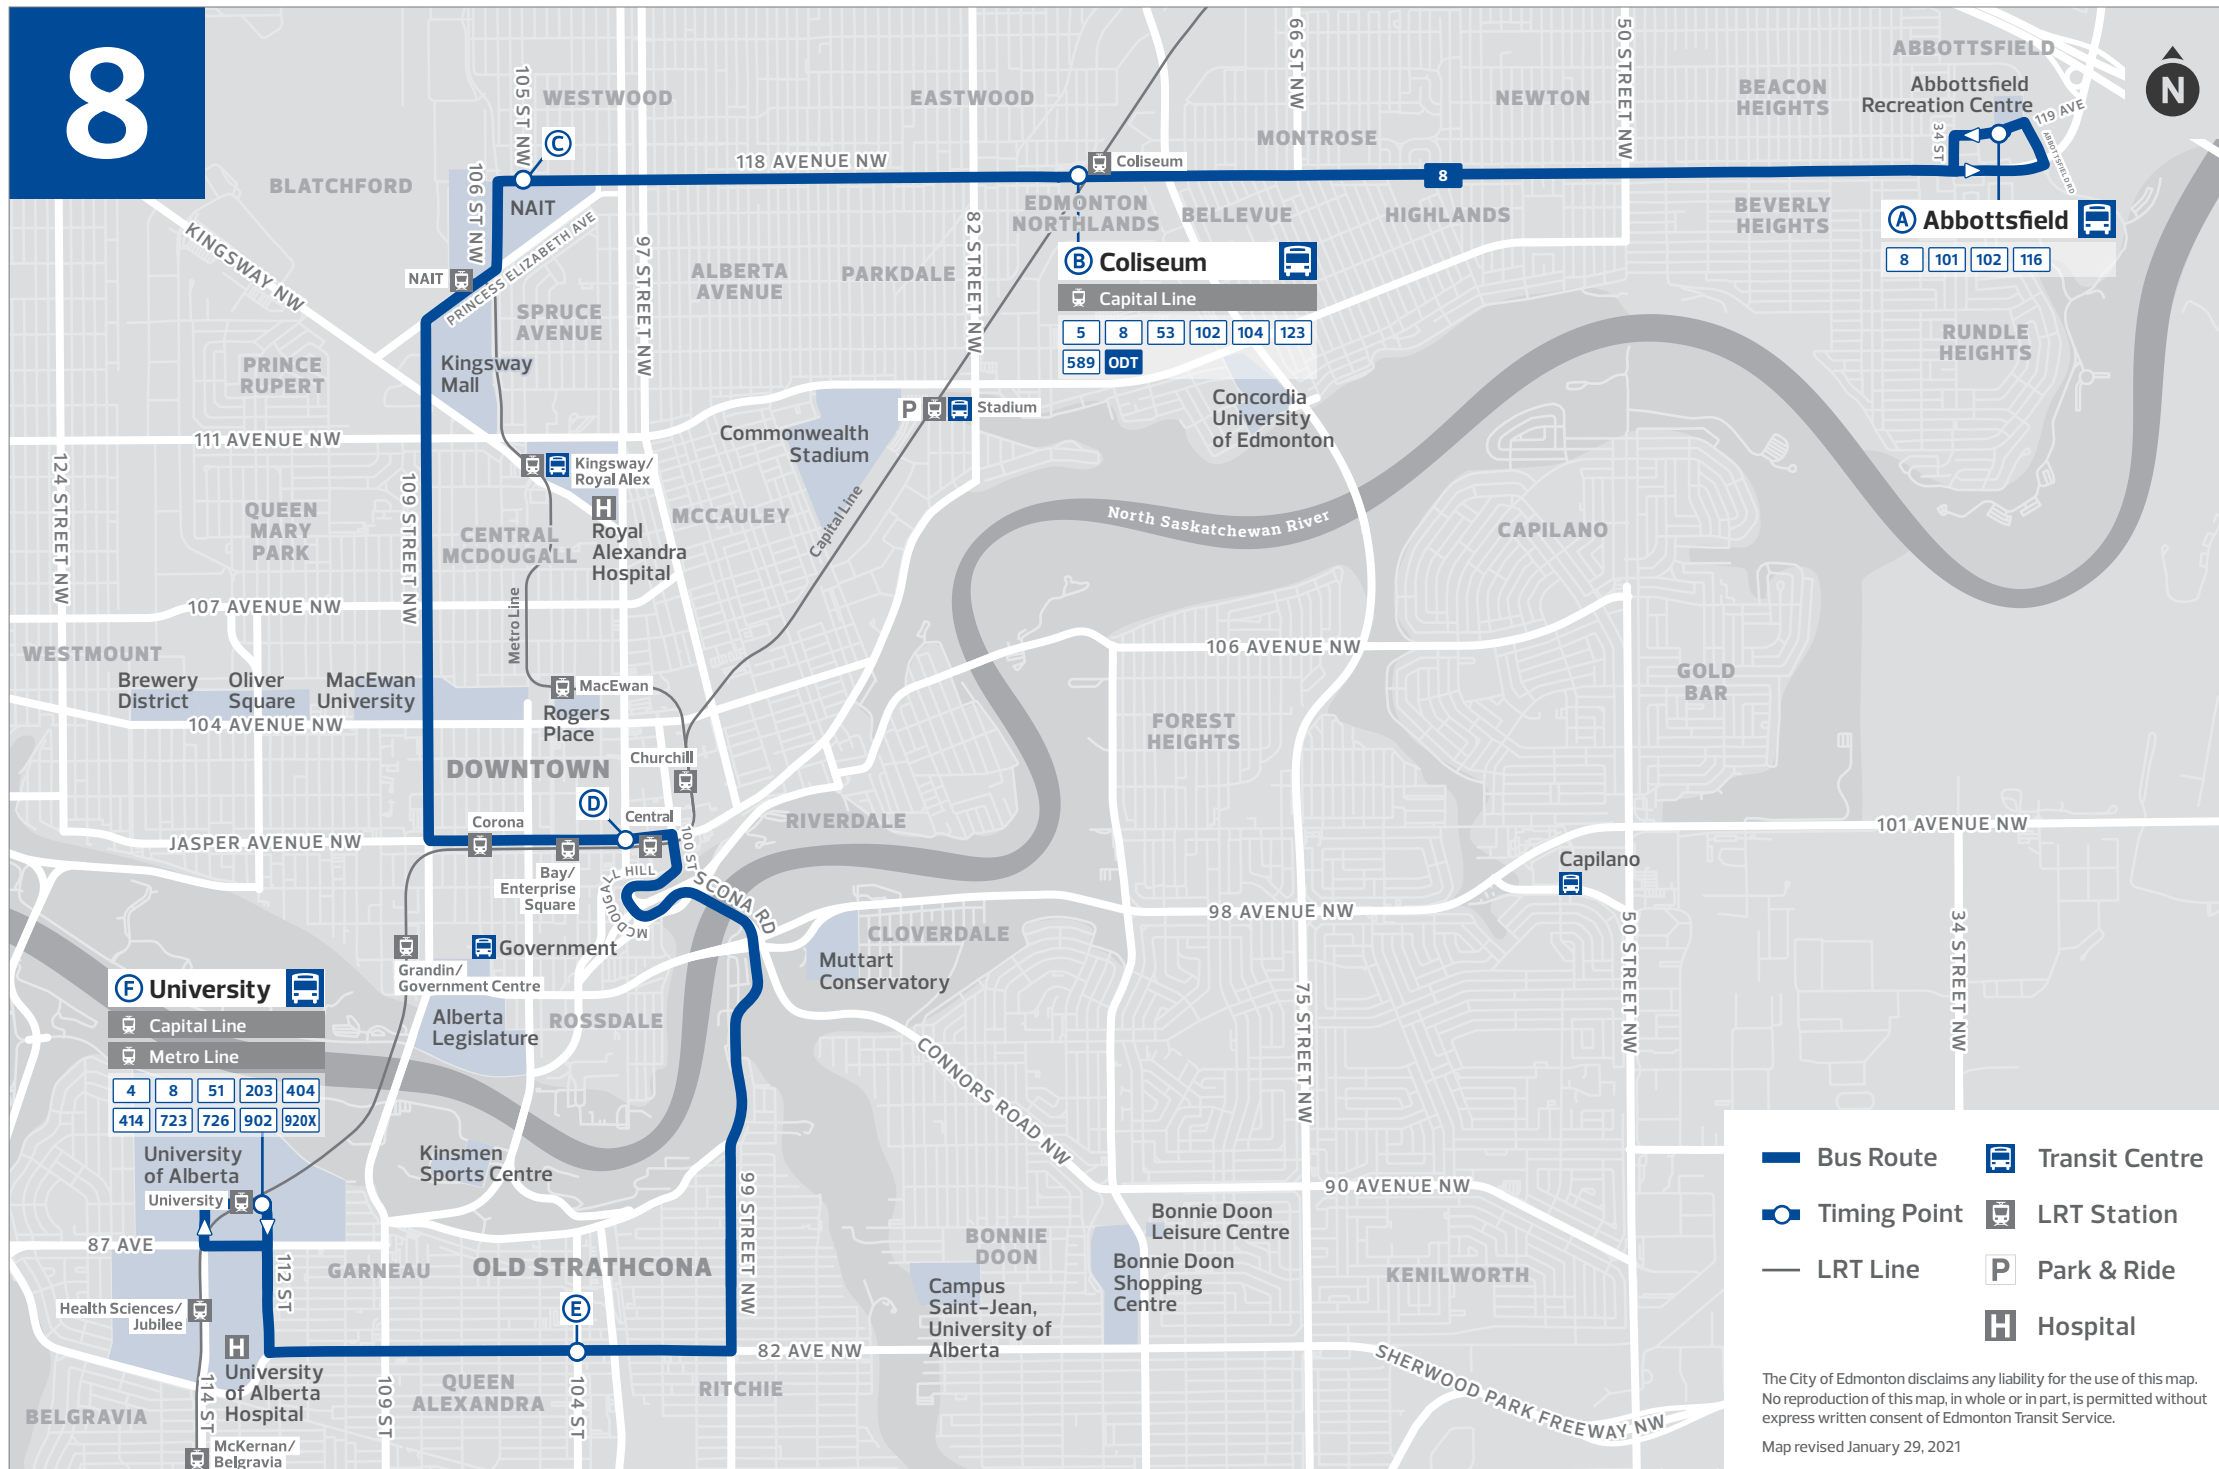

TIMING POINTS

ABBOTTSFIELD TO UNIVERSITY

Abbotsfield TC	Coliseum TC	105 St & 118 Ave	101 St & Jasper Ave	104 St & 82 Ave	University TC
A	B	C	D	E	F
5:08	5:22	5:31	5:51	5:58	6:06
5:28	5:42	5:51	6:11	6:18	6:26
5:48	6:02	6:11	6:31	6:38	6:46
6:08	6:22	6:31	6:51	6:58	7:06
6:28	6:42	6:51	7:11	7:18	7:26
6:48	7:02	7:11	7:31	7:38	7:46
7:08	7:22	7:31	7:51	7:58	8:06
7:28	7:42	7:51	8:11	8:18	8:26
7:43	7:57	8:06	8:26	8:33	8:41
7:58	8:12	8:21	8:41	8:48	8:56
8:13	8:27	8:36	8:56	9:04	9:14
8:26	8:40	8:49	9:10	9:19	9:29
8:39	8:53	9:02	9:25	9:34	9:44
8:51	9:06	9:17	9:40	9:49	9:59
9:05	9:21	9:32	9:55	10:04	10:14
9:20	9:36	9:47	10:10	10:19	10:29
9:35	9:51	10:02	10:25	10:34	10:44