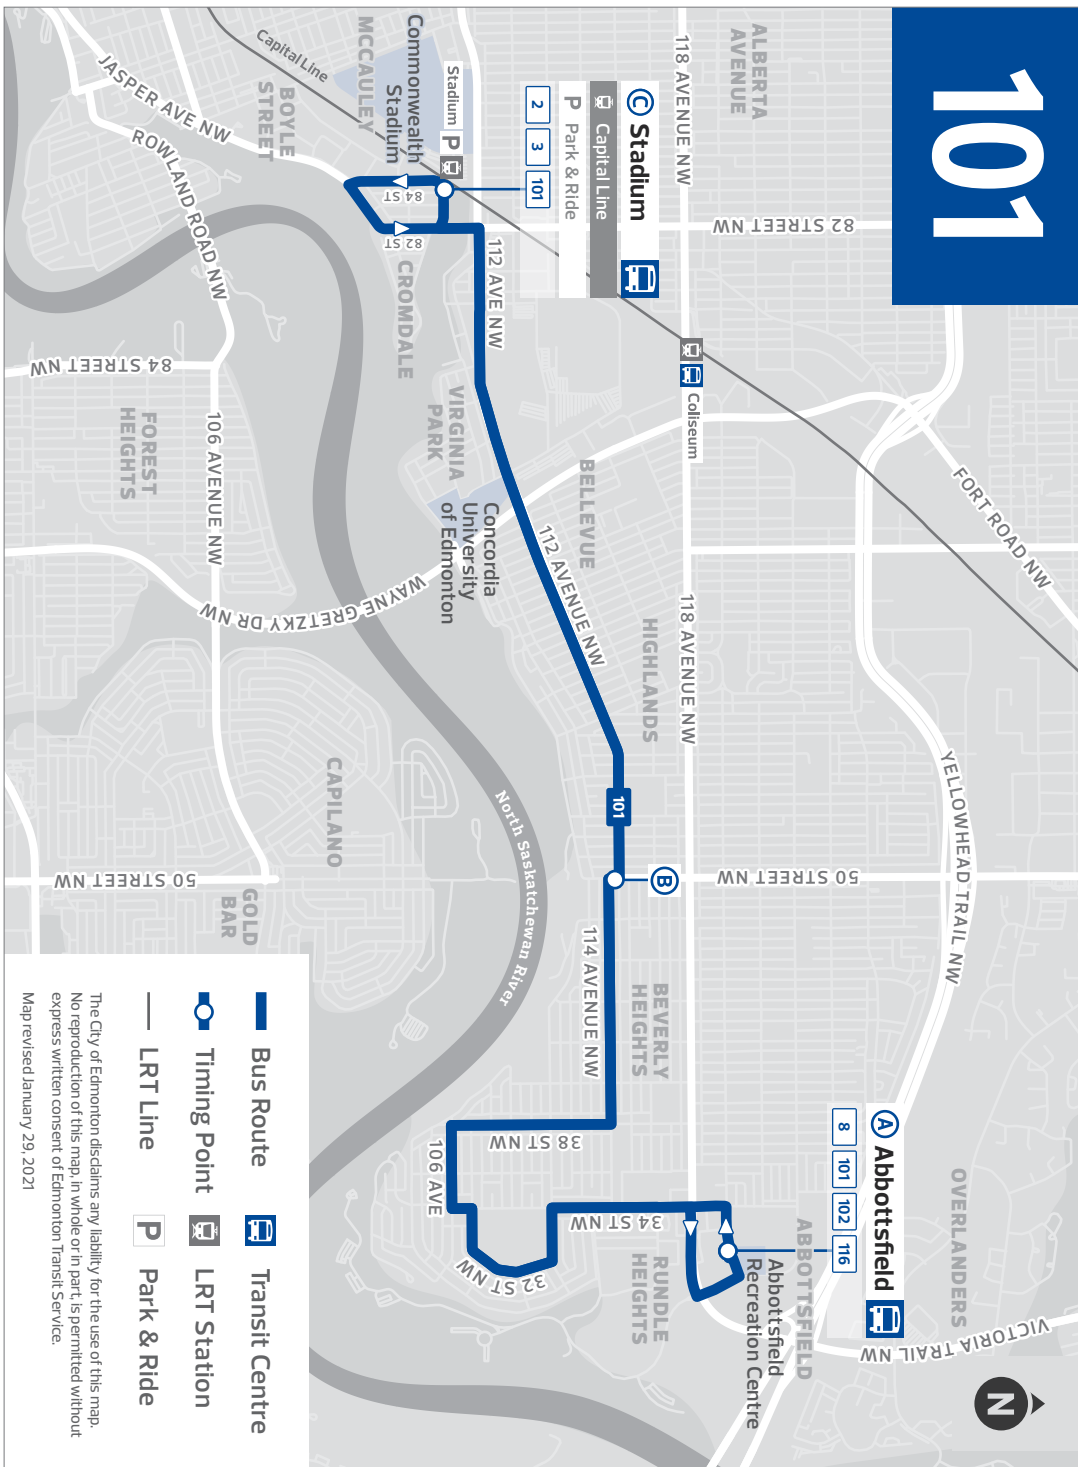

- + Download the Edmonton On Demand Transit app
- + Visit edmonton.ca/ondemandtransit
- + Call 780-496-2400

Edmonton
Transit
Service

Edmonton

101

— Bus Route

○ Timing Point

— LRT Line

Transit Centre

LRT Station

Park & Ride

The City of Edmonton disclaims any liability for the use of this map. No reproduction of this map, in whole or in part, is permitted without express written consent of Edmonton Transit Service.
Map revised January 29, 2021

Stadium TC	50 St & 114 Ave	Abbottsfield TC
5:52	6:00	6:10
6:52	7:00	7:10
7:52	8:00	8:10
8:22	8:30	8:40
8:52	9:00	9:11
9:22	9:31	9:42
9:52	10:01	10:12
10:22	10:31	10:42
10:52	11:01	11:12
11:22	11:31	11:42
11:52	12:01	12:12
12:22	12:31	12:42
12:52	1:01	1:12
1:22	1:31	1:42
1:52	2:01	2:12
2:22	2:31	2:42
2:52	3:01	3:12
3:22	3:31	3:42
3:52	4:01	4:12
4:22	4:31	4:42
4:52	5:01	5:11
5:22	5:30	5:40
5:52	6:00	6:10
6:22	6:30	6:40
6:52	7:00	7:10
7:52	8:00	8:10
8:52	9:00	9:10
9:52	10:00	10:10
10:52	11:00	11:10
11:52	12:00	12:10