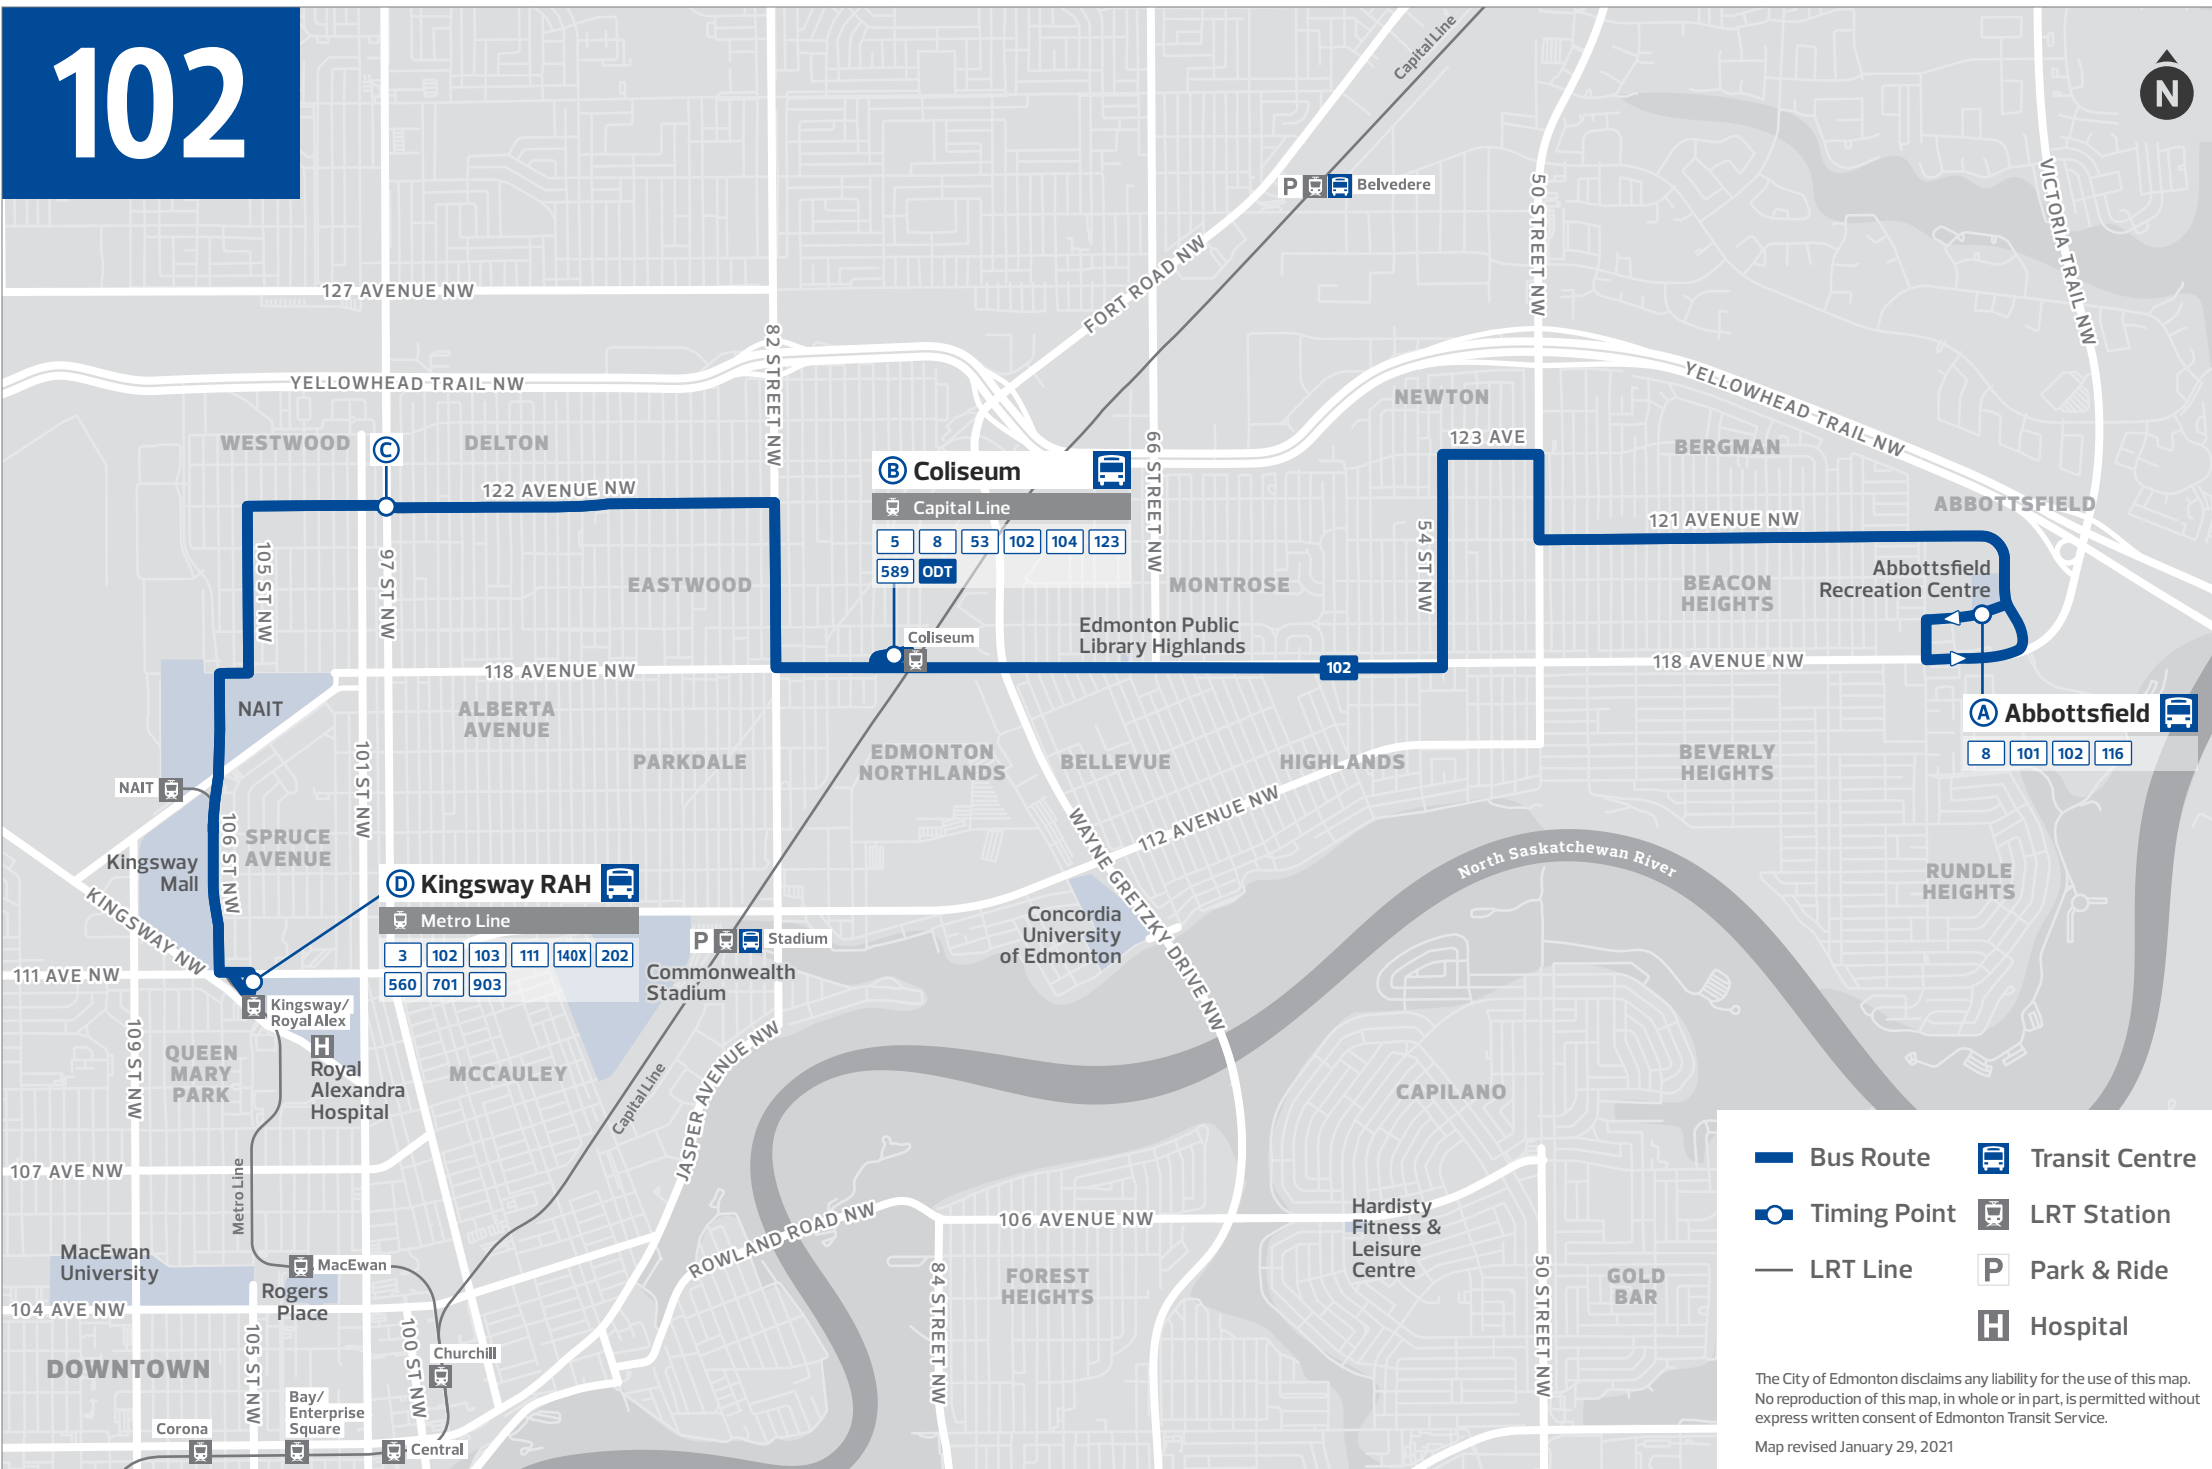

- + Download the Edmonton On Demand Transit app
- + Visit edmonton.ca/ondemandtransit
- + Call 780-496-2400

Edmonton
Transit
Service

The City of Edmonton disclaims any liability for the use of this map. No reproduction of this map, in whole or in part, is permitted without express written consent of Edmonton Transit Service.
Map revised January 29, 2021

Reading across the row tells you the time required for the bus to travel between timing points.

Example

For the schedule below, to arrive at 102 St & MacDonald Drive for 7:56 a.m., you will need to board the bus at Capilano Transit Centre no later than 7:35 a.m.

- 1** ROUTE NUMBER
- 2** DAY OF THE WEEK
- 3** LOCATION / TIMING POINTS
- 4** MAP MARKERS

1	CAPILANO TO DOWNTOWN			CAPILANO TO DOWNTOWN		
	Capilano TC	79 St & 106 Ave	102 St & MacDonald Dr	Capilano TC	79 St & 106 Ave	102 St & MacDonald Dr
1	3			2 SUNDAY		
	4 A → B → C			4 A → B → C		
5:35	5:43	5:56	5:20	5:28	5:4	
5:55	6:03	6:16	5:35	5:43	5:5	
6:15	6:23	6:36	5:50	5:58	6:1	
6:35	6:43	6:56	6:05	6:13	6:2	
6:55	7:03	7:16	6:20	6:28	6:4	
7:15	7:23	7:36	6:35	6:43	6:5	
7:35	7:43	7:56	6:50	6:58	7:1	
7:55	8:03	8:16	7:05	7:13	7:2	
8:15	8:23	8:36	7:25	7:33	7:4	
8:35	8:43	8:56	7:45	7:53	8:0	
8:55	9:03	9:17	8:05	8:13	8:2	
9:15	9:25	9:39	8:25	8:33	8:4	
9:35	9:44	9:58	8:45	8:53	9:0	
9:55	10:05	10:19	9:05	9:13	9:2	
10:15	10:24	10:38	9:25	9:33	9:4	
10:35	10:45	10:59	9:45	9:53	10:0	
10:50	10:59	11:13	10:05	10:13	10:1	
11:05	11:15	11:29	10:25	10:33	10:2	
11:20	11:30	11:44	10:45	10:53	10:3	