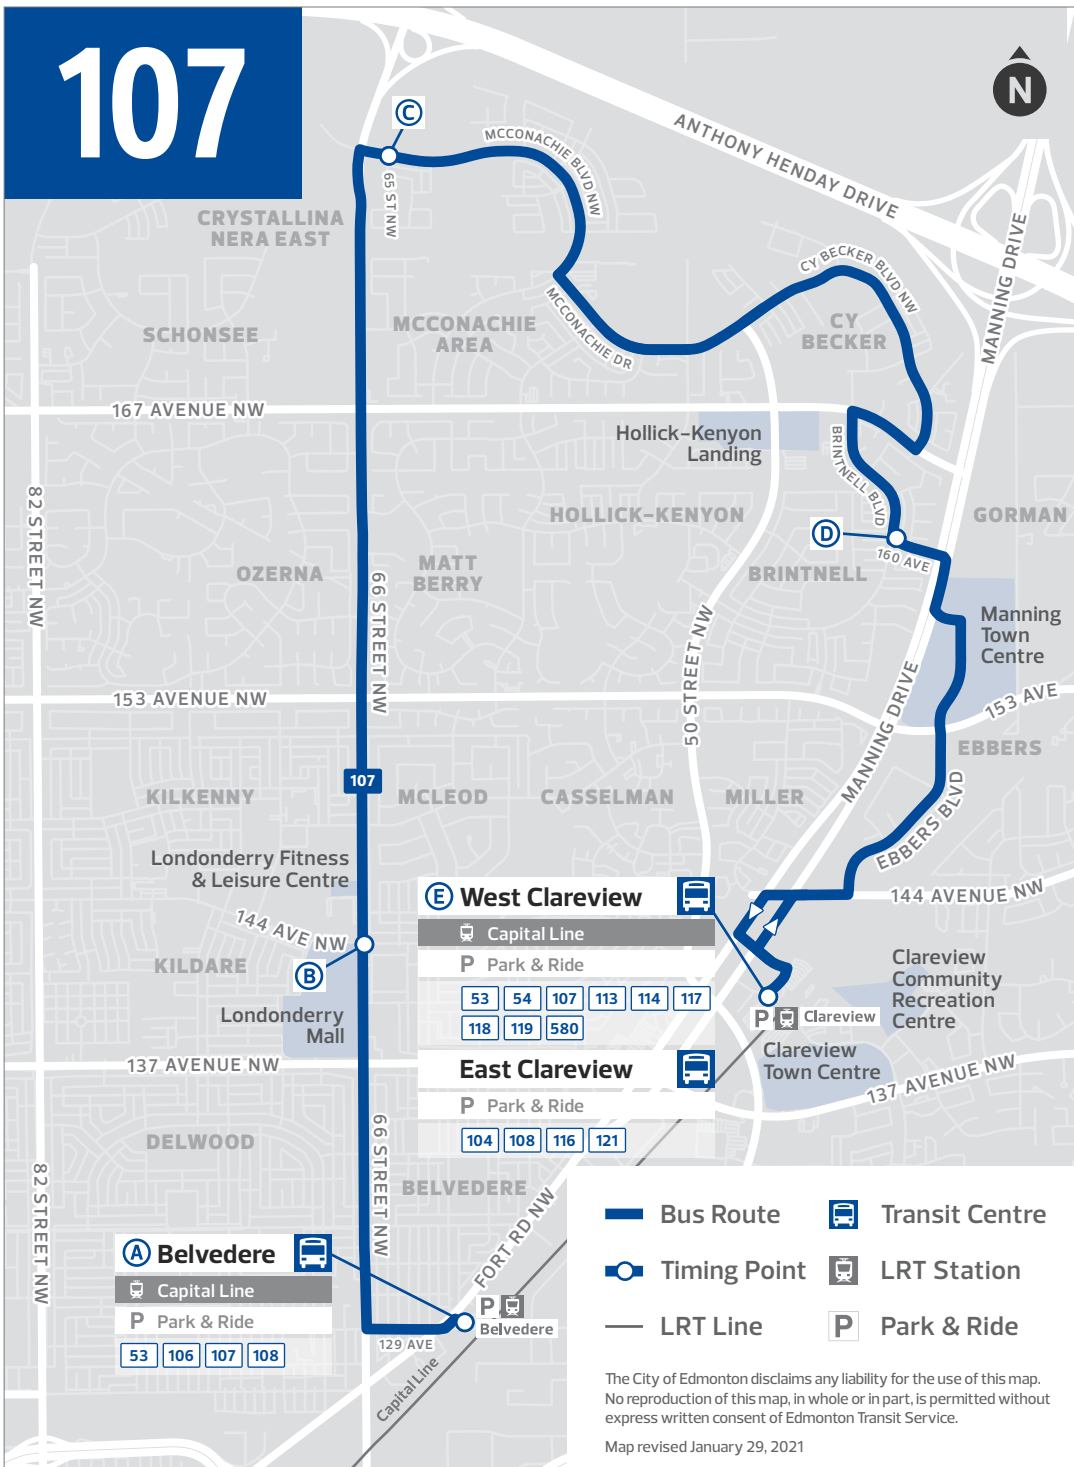

107

ETS Real-Time

Track your bus anywhere anytime from your phone or computer using these recommended real-time tools: edmonton.ca/realttime, Google Maps, Transit App

ETS Text & Ride

Text the bus stop number to 31100 or bus stop # [space] bus route # to receive your bus schedule by text message.

ETS BusLink

Call 780-496-1600 for information about when the next bus or LRT is scheduled to arrive.

Customer Service

For assistance with transit-related questions, call 311 to speak with an agent (7 am to 7 pm, 7 days/week. Closed on statutory holidays) or submit a request for assistance at edmonton.ca/311. If calling from outside Edmonton, dial 780-442-5311.

Transit Watch

Report unsafe behaviour and suspicious activity or packages to uniformed ETS staff, or call Transit Watch at 780-442-4900. You can also discreetly send a text message to 780-442-4900 and a Transit Watch staff member will respond. They may also dispatch appropriate security staff, if needed.

TTY Service

Call 780-944-5555 for people with decreased hearing and/or speech abilities.

On Demand Transit

On Demand Transit (ODT) connects 30 neighbourhoods and 16 large seniors' residences to Edmonton's regular bus and LRT service. During the two-year pilot period, there is no fare payment collected when you board On Demand Transit shuttles. Instead, you pay your regular fare when you transfer to a regular bus or LRT. To book your ride:

- + Download the Edmonton On Demand Transit app
- + Visit edmonton.ca/ondemandtransit
- + Call 780-496-2400

INFORMATION

107

BELVEDERE
LONDONDERRY
MANNING TOWN
CENTRE

WEST
CLAREVIEW

Revised: June 27, 2021

Edmonton
Transit
Service

Edmonton