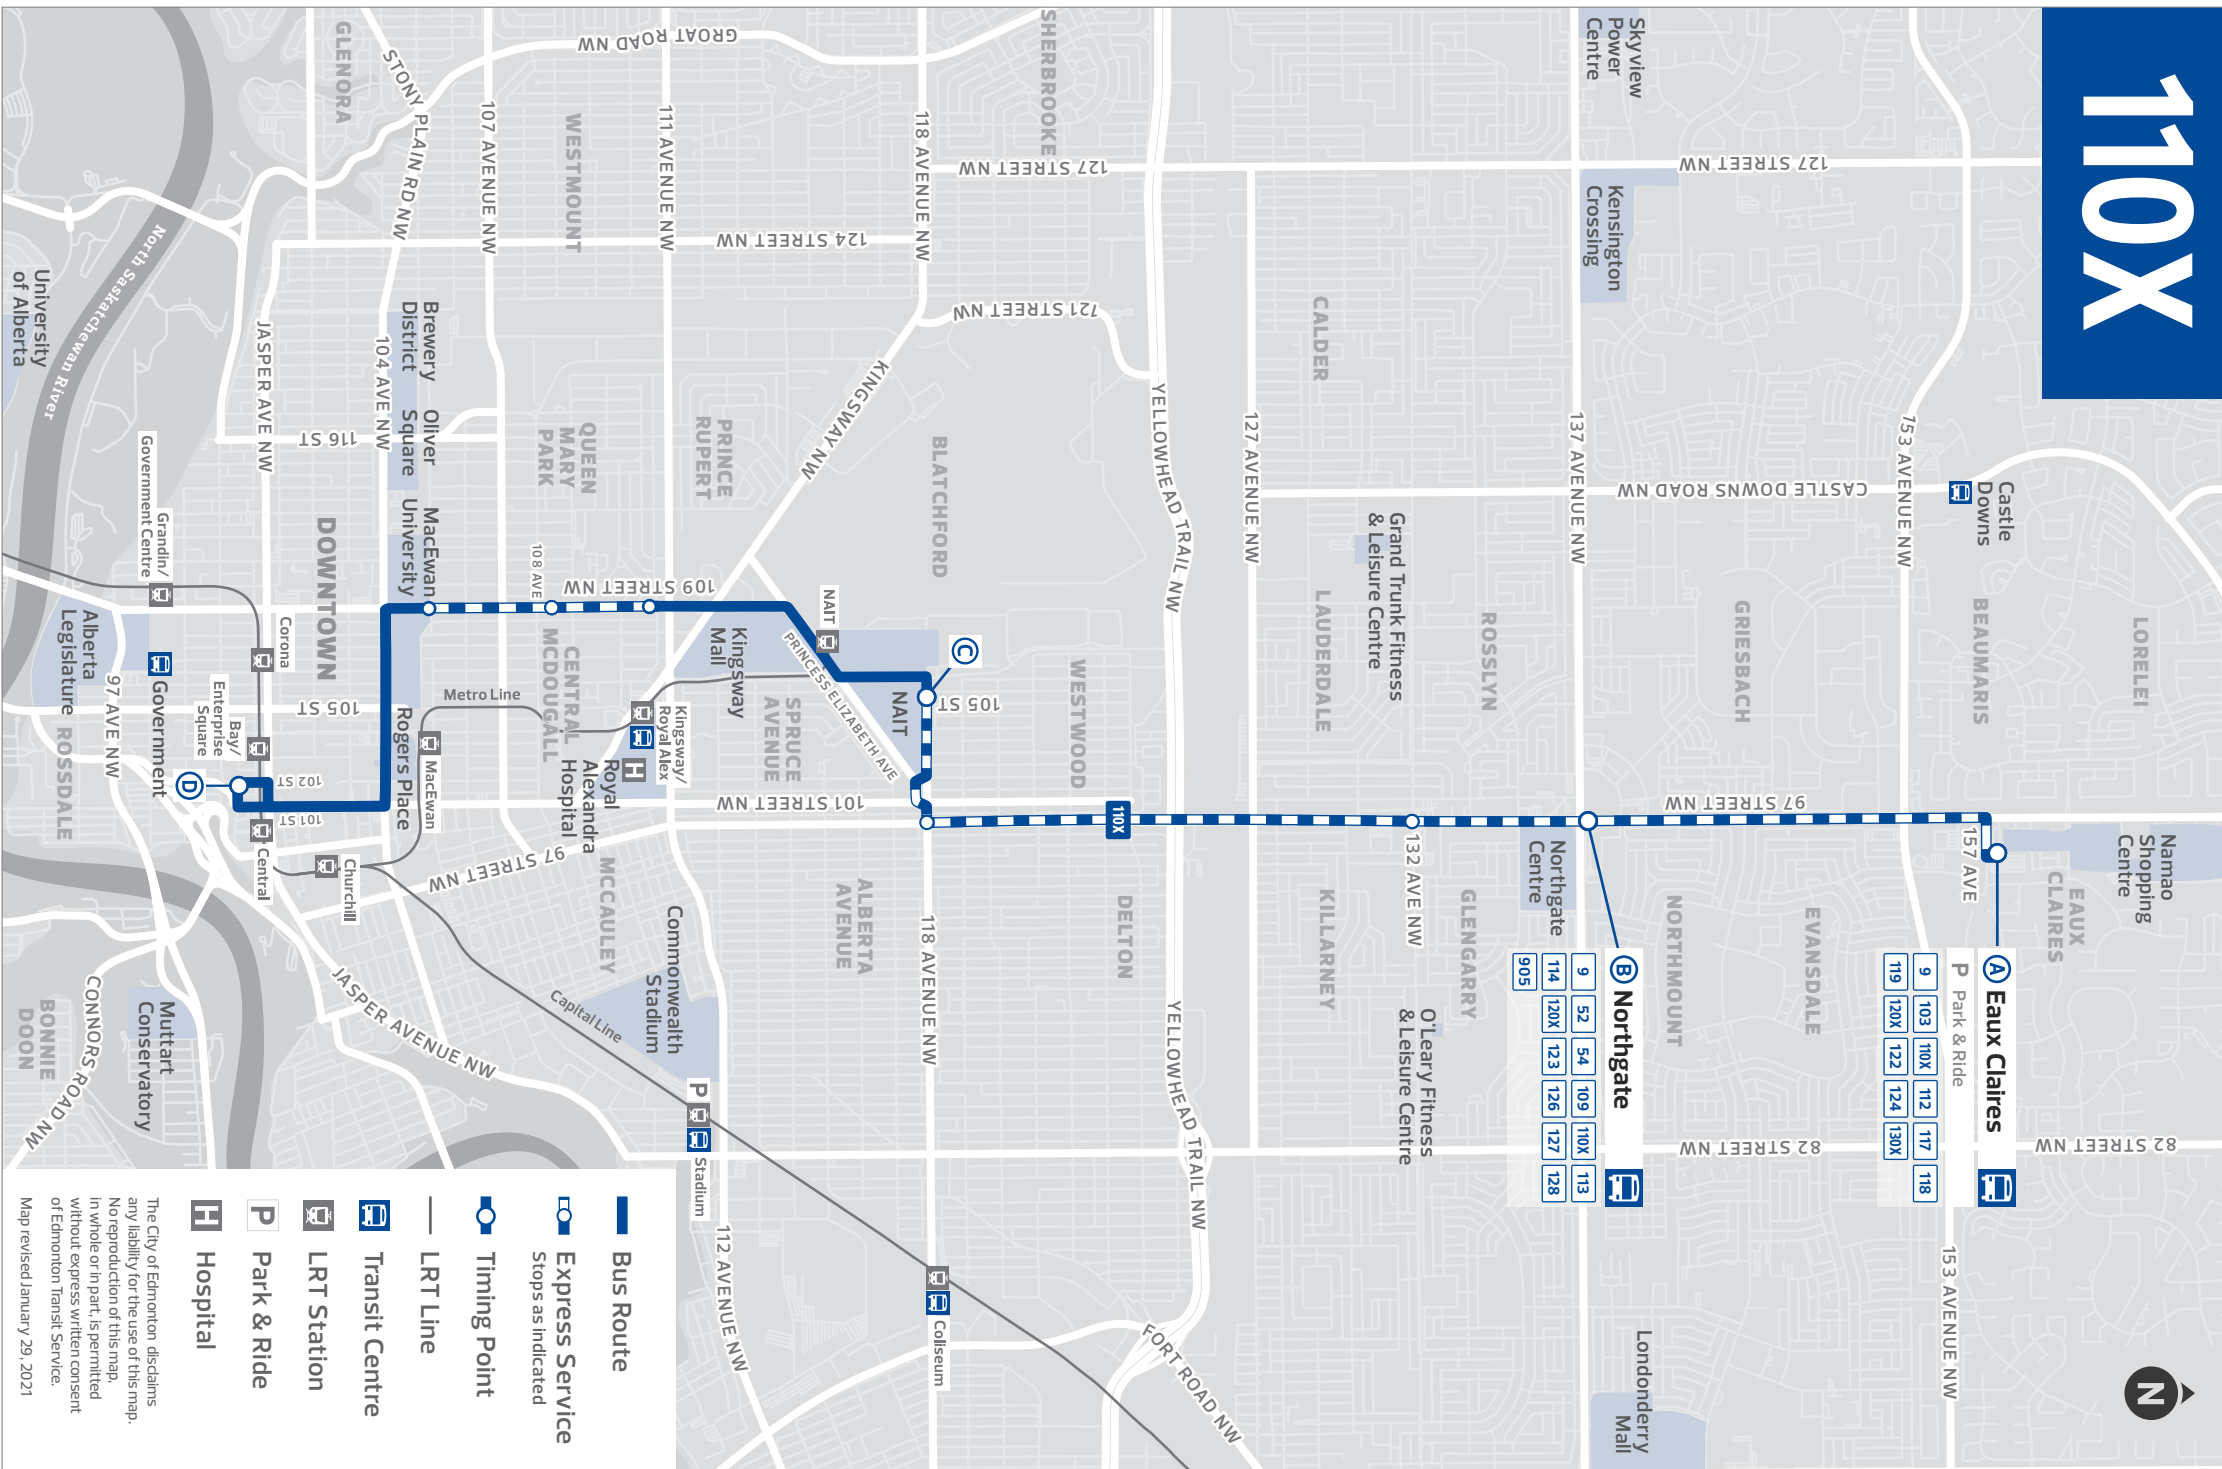

ETS Text & Ride

Text the bus stop number to 31100 or bus stop # [space] bus route # to receive your bus schedule by text message.

ETS BusLink

Call 780-496-1600 for information about when the next bus or LRT is scheduled to arrive.

Customer Service

For assistance with transit-related questions, call 311 to speak with an agent (7 am to 7 pm, 7 days/week. Closed on statutory holidays) or submit a request for assistance at edmonton.ca/311. If calling from outside Edmonton, dial 780-442-5311.

Transit Watch

Report unsafe behaviour and suspicious activity or packages to uniformed ETS staff, or call Transit Watch at 780-442-4900.

You can also discreetly send a text message to 780-442-4900 and a Transit Watch staff member will respond. They may also dispatch appropriate security staff, if needed.

TTY Service

Call 780-944-5555 for people with decreased hearing and/or speech abilities.

On Demand Transit

On Demand Transit (ODT) connects 30 neighbourhoods and 16 large seniors' residences to Edmonton's regular bus and LRT service. During the two-year pilot period, there is no fare payment collected when you board On Demand Transit shuttles. Instead, you pay your regular fare when you transfer to a regular bus or LRT. To book your ride:

- + Download the Edmonton On Demand Transit app
- + Visit edmonton.ca/ondemandtransit
- + Call 780-496-2400

Edmonton
Transit
Service