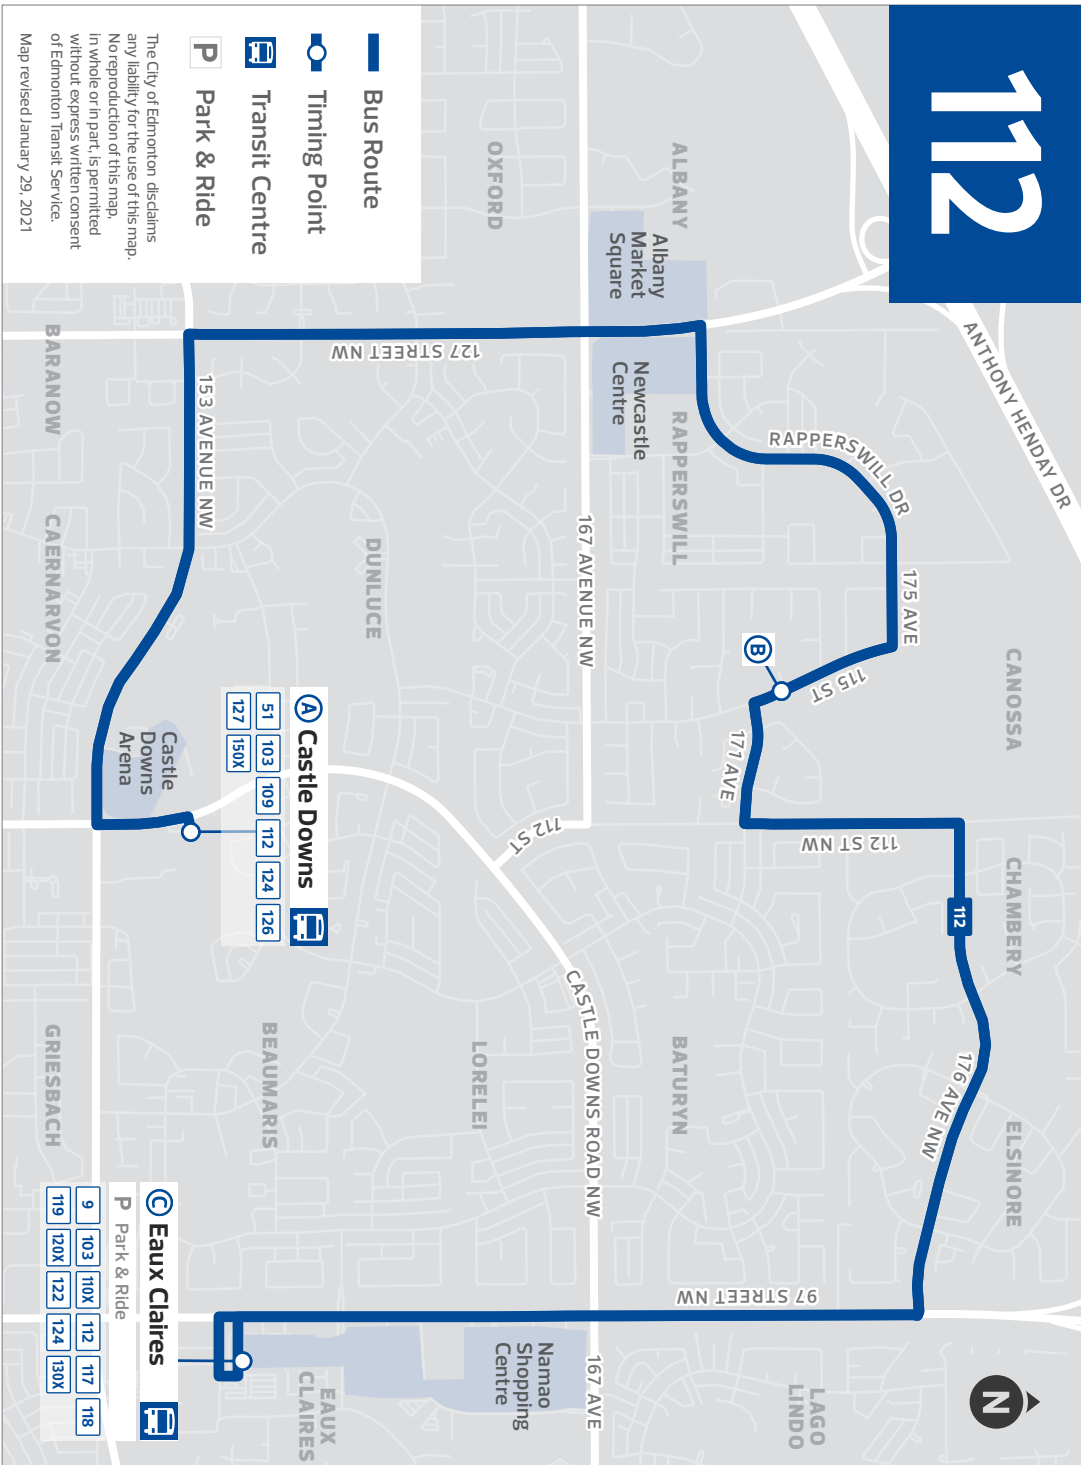

ETS Text & Ride

Text the bus stop number to 31100 or bus stop # [space] bus route # to receive your bus schedule by text message.

ETS BusLink

Call 780-496-1600 for information about when the next bus or LRT is scheduled to arrive.

Customer Service

For assistance with transit-related questions, call 311 to speak with an agent (7 am to 7 pm, 7 days/week. Closed on statutory holidays) or submit a request for assistance at edmonton.ca/311. If calling from outside Edmonton, dial 780-442-5311.

Transit Watch

Report unsafe behaviour and suspicious activity or packages to uniformed ETS staff, or call Transit Watch at 780-442-4900.

You can also discreetly send a text message to 780-442-4900 and a Transit Watch staff member will respond. They may also dispatch appropriate security staff, if needed.

TTY Service

Call 780-944-5555 for people with decreased hearing and/or speech abilities.

On Demand Transit

On Demand Transit (ODT) connects 30 neighbourhoods and 16 large seniors' residences to Edmonton's regular bus and LRT service. During the two-year pilot period, there is no fare payment collected when you board On Demand Transit shuttles. Instead, you pay your regular fare when you transfer to a regular bus or LRT. To book your ride:

- + Download the Edmonton On Demand Transit app
- + Visit edmonton.ca/ondemandtransit
- + Call 780-496-2400

Edmonton
Transit
Service

Edmonton