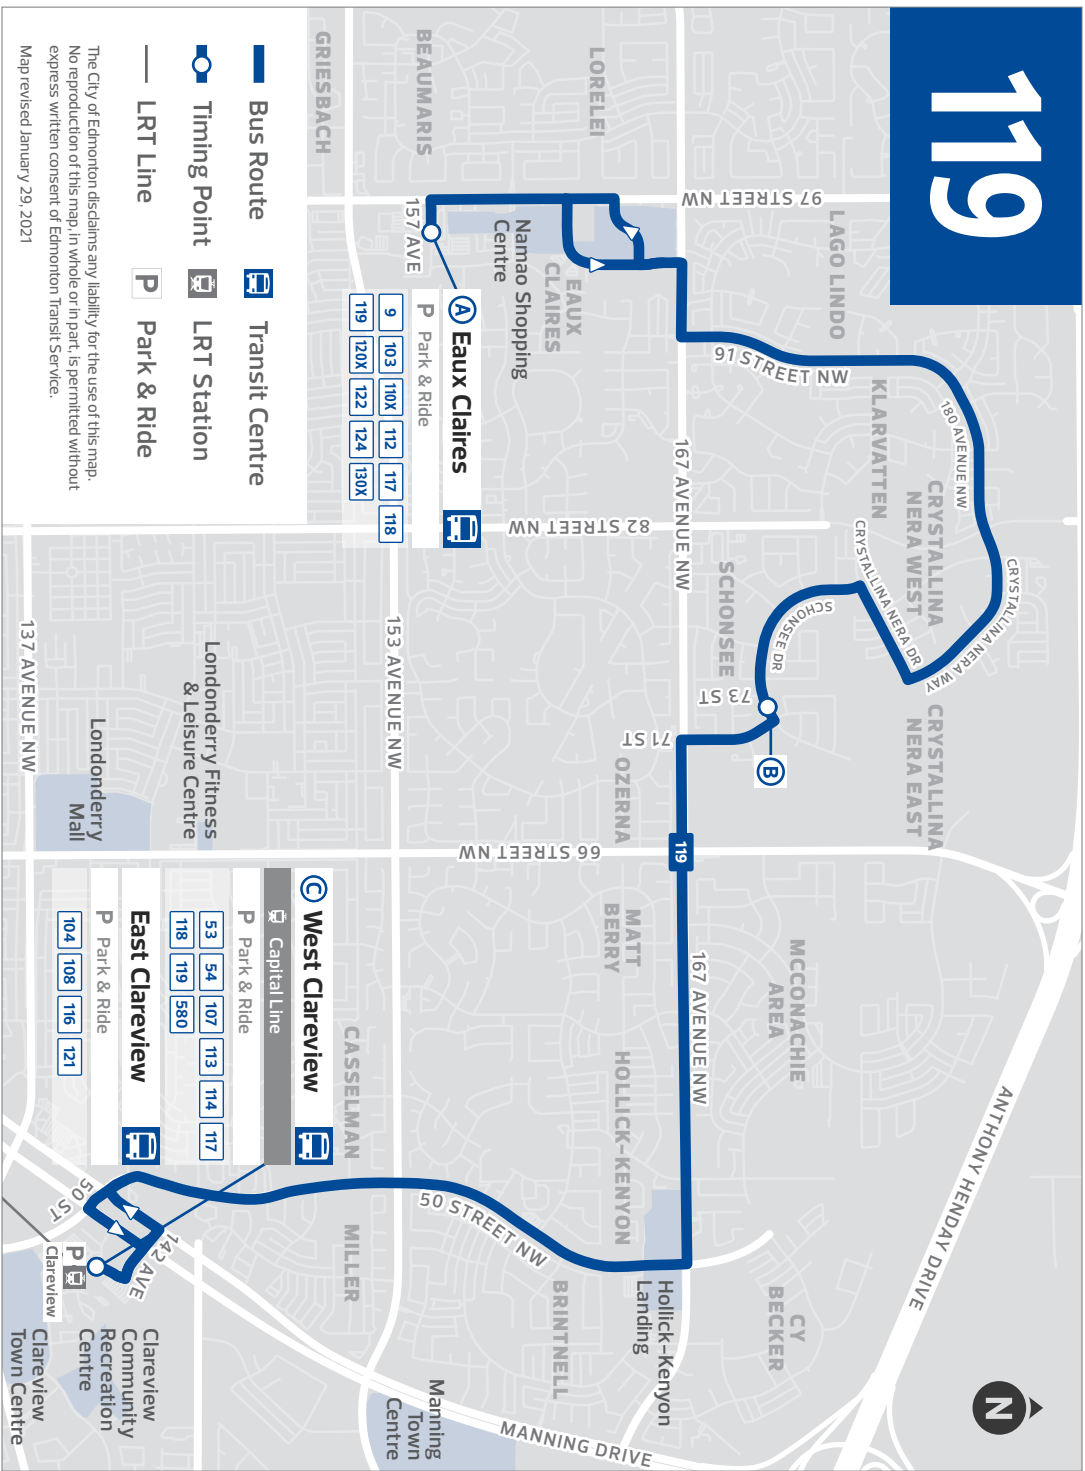

ETS Text & Ride

Text the bus stop number to 31100 or bus stop # [space] bus route # to receive your bus schedule by text message.

ETS BusLink

Call 780-496-1600 for information about when the next bus or LRT is scheduled to arrive.

Customer Service

For assistance with transit-related questions, call 311 to speak with an agent (7 am to 7 pm, 7 days/week. Closed on statutory holidays) or submit a request for assistance at edmonton.ca/311. If calling from outside Edmonton, dial 780-442-5311.

Transit Watch

Report unsafe behaviour and suspicious activity or packages to uniformed ETS staff, or call Transit Watch at 780-442-4900.

You can also discreetly send a text message to 780-442-4900 and a Transit Watch staff member will respond. They may also dispatch appropriate security staff, if needed.

TTY Service

Call 780-944-5555 for people with decreased hearing and/or speech abilities.

On Demand Transit

On Demand Transit (ODT) connects 30 neighbourhoods and 16 large seniors' residences to Edmonton's regular bus and LRT service. During the two-year pilot period, there is no fare payment collected when you board On Demand Transit shuttles. Instead, you pay your regular fare when you transfer to a regular bus or LRT. To book your ride:

- + Download the Edmonton On Demand Transit app
- + Visit edmonton.ca/ondemandtransit
- + Call 780-496-2400