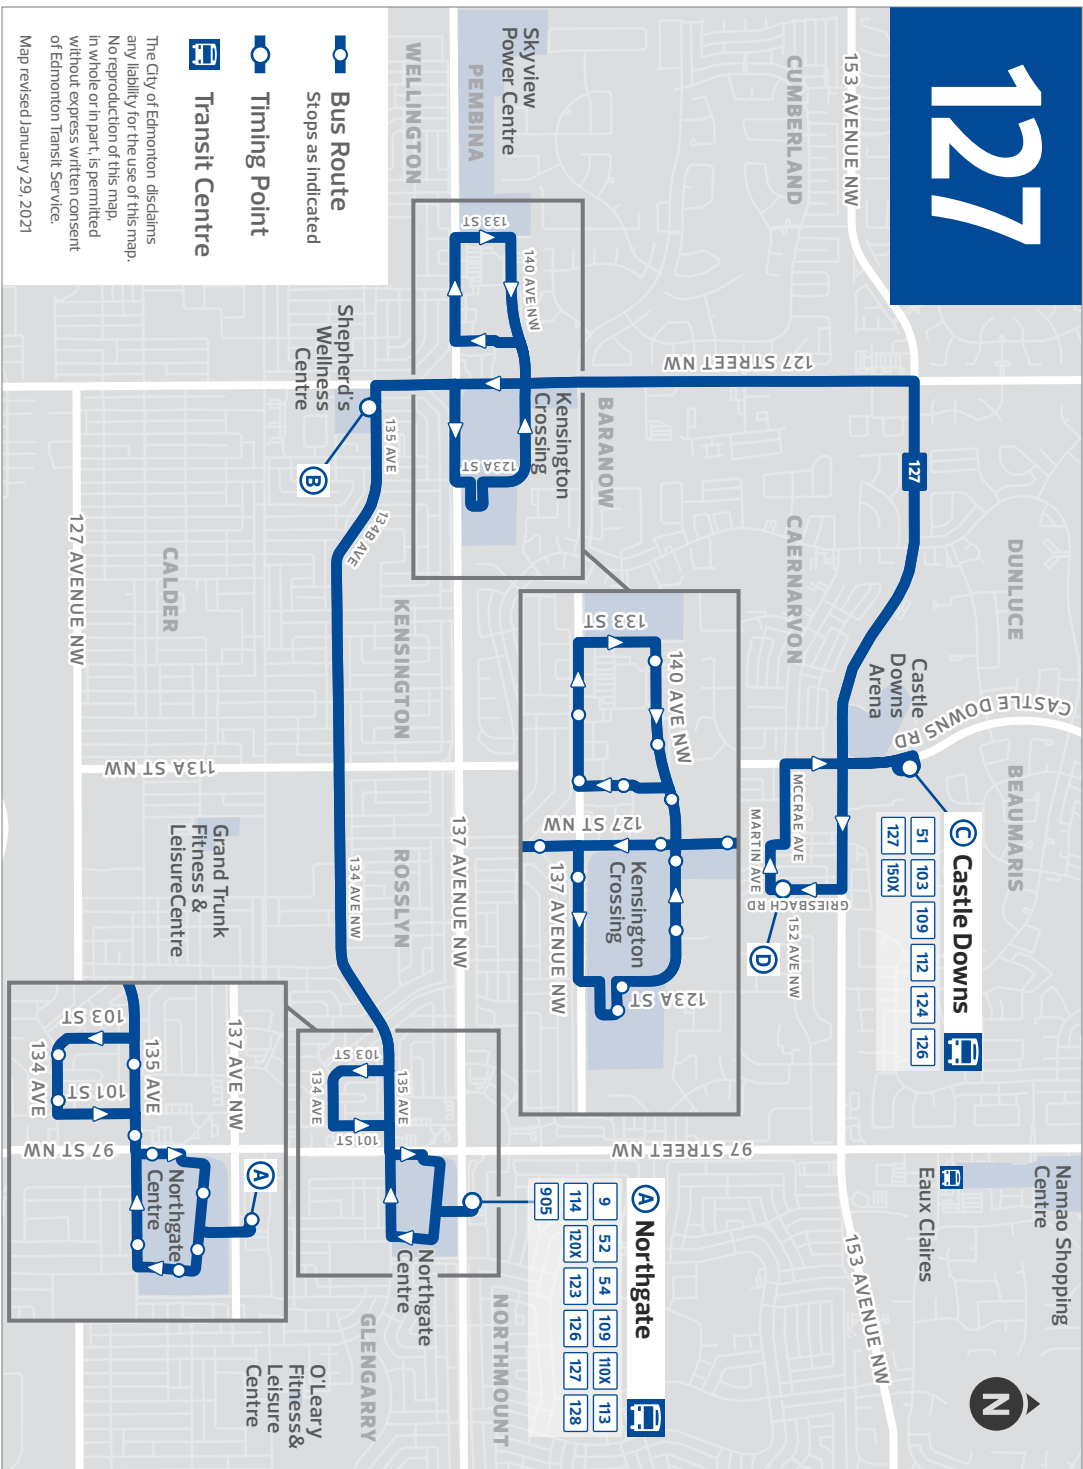

Reading across the row tells you the time required for the bus to travel between timing points.

Example

For the schedule below, to arrive at **102 St & MacDonald Drive** for **7:56 a.m.**, you will need to board the bus at **Capilano Transit Centre** no later than **7:35 a.m.**

- ① ROUTE NUMBER
- ② DAY OF THE WEEK
- ③ LOCATION / TIMING POINTS
- ④ MAP MARKERS

① 1			② SUNDAY		
CAPILANO TO DOWNTOWN			CAPILANO TO DOWNTOWN		
③ Capilano TC	79 St & 106 Ave	102 St & MacDonald Dr	Capilano TC	79 St & 106 Ave	102 St & MacDonald Dr
④ A	B	C	A	B	C
5:35	5:43	5:56	5:20	5:28	5:41
5:55	6:03	6:16	5:35	5:43	5:56
6:15	6:23	6:36	5:50	5:58	6:11
6:35	6:43	6:56	6:05	6:13	6:26
6:55	7:03	7:16	6:20	6:28	6:41
7:15	7:23	7:36	6:35	6:43	6:56
7:35	7:43	7:56	6:50	6:58	7:11
7:55	8:03	8:16	7:05	7:13	7:26
8:15	8:23	8:36	7:25	7:33	7:46
8:35	8:43	8:56	7:45	7:53	8:06
8:55	9:03	9:17	8:05	8:13	8:26
9:15	9:25	9:39	8:25	8:33	8:46
9:35	9:44	9:58	8:45	8:53	9:06
9:55	10:05	10:19	9:05	9:13	9:26
10:15	10:24	10:38	9:25	9:33	9:46
10:35	10:45	10:59	9:45	9:53	10:06
10:50	10:59	11:13	10:05	10:13	10:26
11:05	11:15	11:29	10:25	10:33	10:46
11:20	11:30	11:43	10:45	10:53	11:06

- + Download the Edmonton On Demand Transit app
- + Visit edmonton.ca/ondemandtransit
- + Call 780-496-2400

INFORMATION

127

NORTHGATE
SHEPHERD'S
WELLNESS
CENTRE

KENSINGTON
CROSSING
CASTLE DOWNS
GREISBACH

Revised: June 27, 2021

Edmonton
Transit
Service

127

127					MON TO FRI		
NORTHGATE TO CASTLE DOWNS					CASTLE DOWNS TO NORTHGATE		
Northgate TC	Shepherd's Care Wellness Centre	Castle Downs TC	Greisbach Rd./Martin Ave	Castle Downs TC	Castle Downs TC	Shepherd's Care Wellness Centre	Northgate TC
A	B	C	D	C	C	B	A
8:30	8:43	9:03	9:06	9:13	8:17	8:39	8:52
9:30	9:43	10:03	10:06	10:13	9:17	9:39	9:52
10:30	10:43	11:03	11:06	11:13	10:17	10:39	10:52
11:30	11:43	12:03	12:06	12:13	11:17	11:39	11:52
12:30	12:43	1:03	1:06	1:13	12:17	12:39	12:52
1:30	1:43	2:03	2:06	2:13	1:17	1:39	1:52
2:30	2:43	3:03	3:06	3:13	2:17	2:39	2:52
					3:17	3:39	3:52